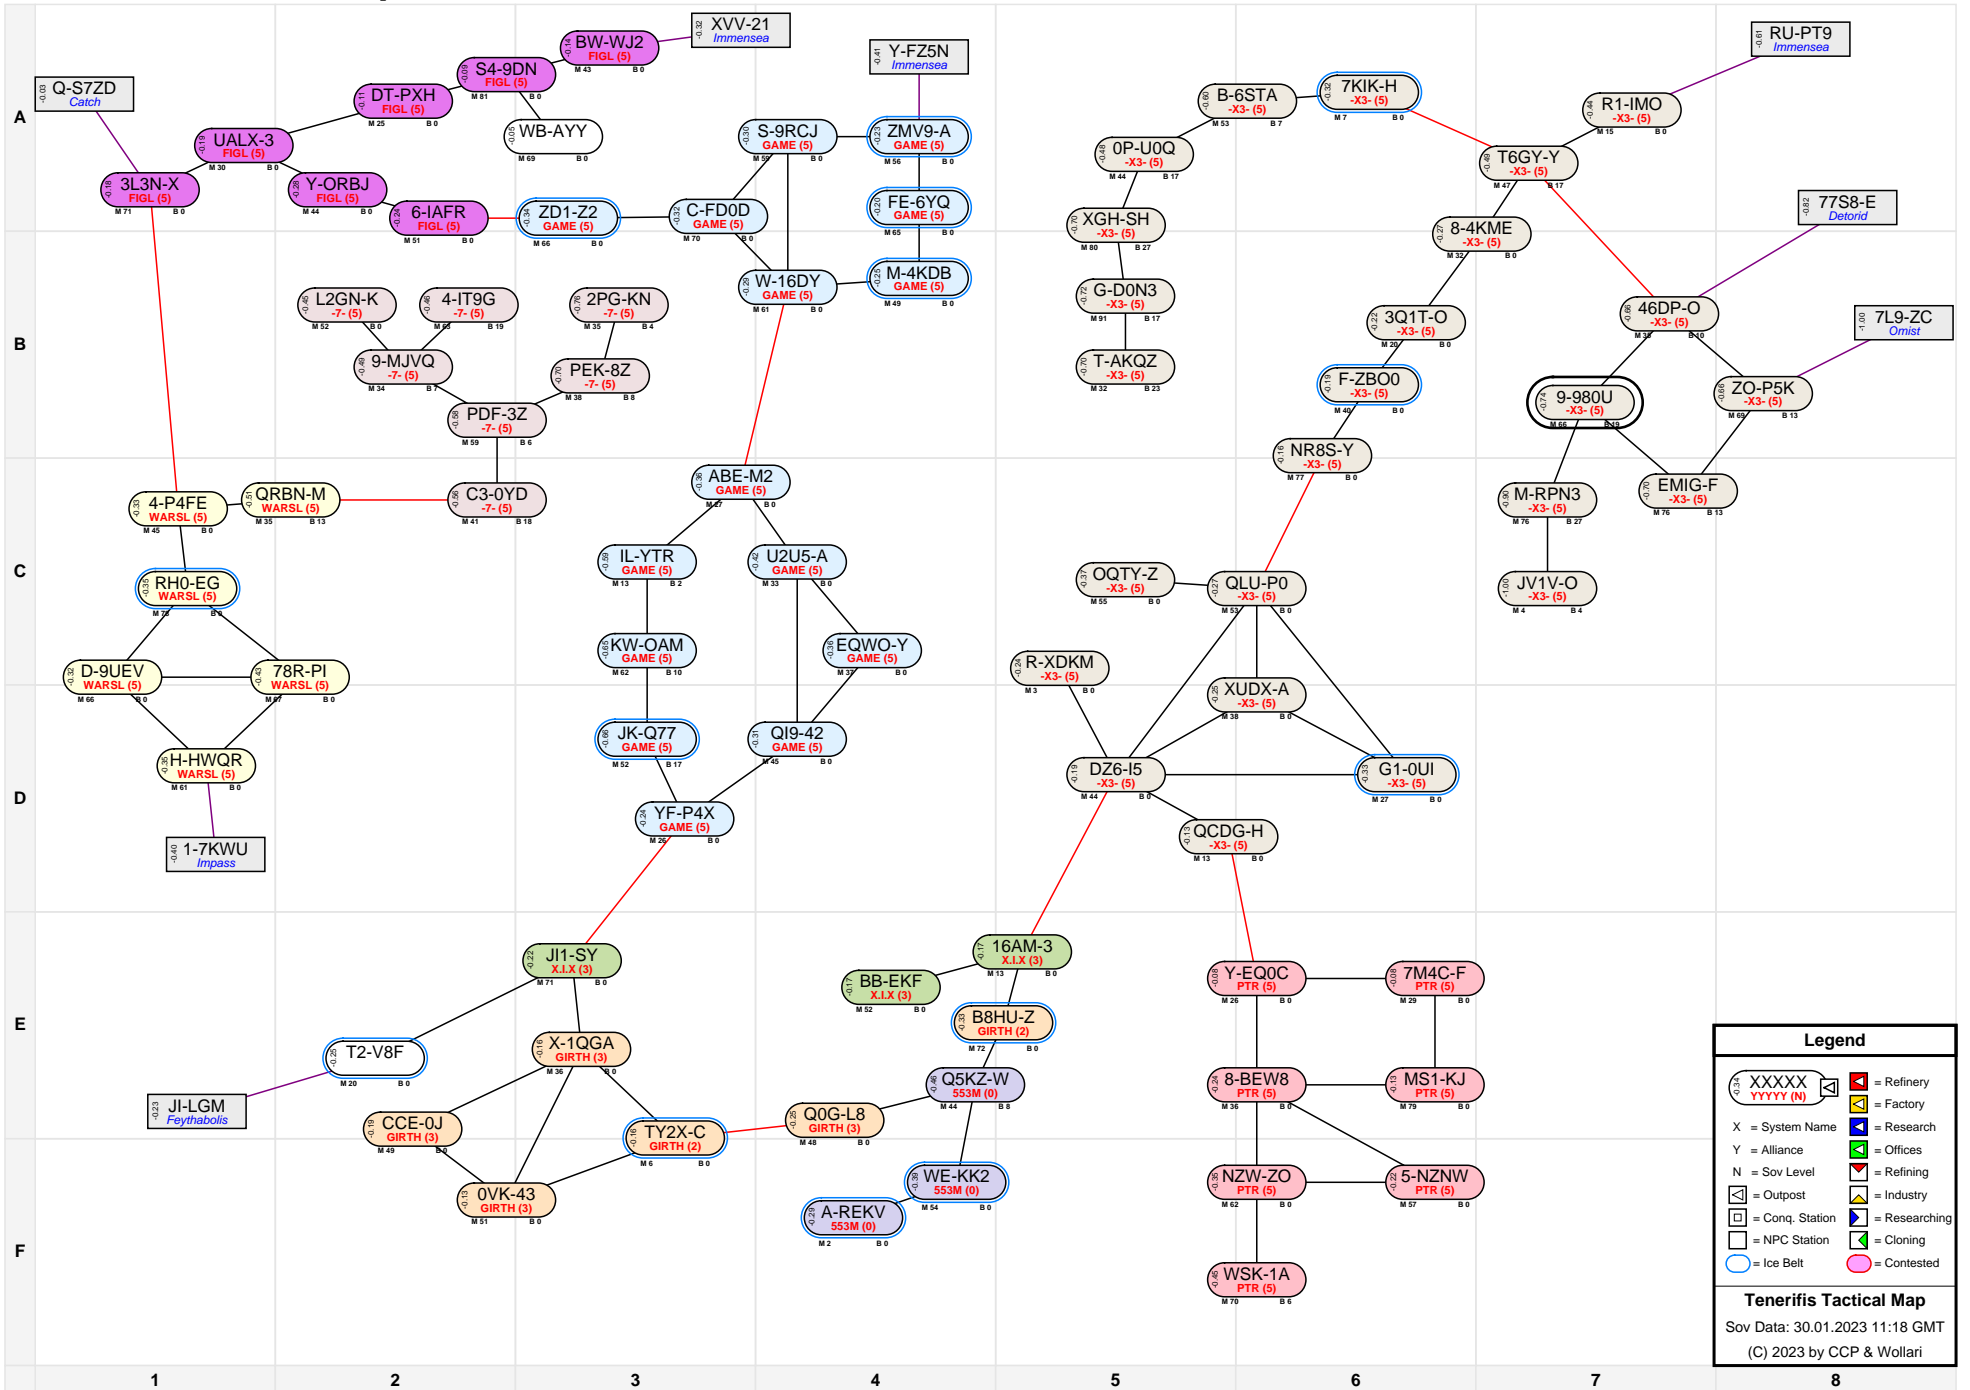

# Tenerifis Tactical Map

**Legend**

- XXXXX YYYYY (N) = Refinery
- X = System Name
- Y = Alliance
- N = Sov Level
- Outpost = Outpost
- Conq. Station = Conq. Station
- NPC Station = NPC Station
- Ice Belt = Ice Belt
- Contested = Contested
- Factory = Factory
- Research = Research
- Offices = Offices
- Refining = Refining
- Industry = Industry
- Researching = Researching
- Cloning = Cloning

**Tenerifis Tactical Map**  
 Sov Data: 30.01.2023 11:18 GMT  
 (C) 2023 by CCP & Wollari