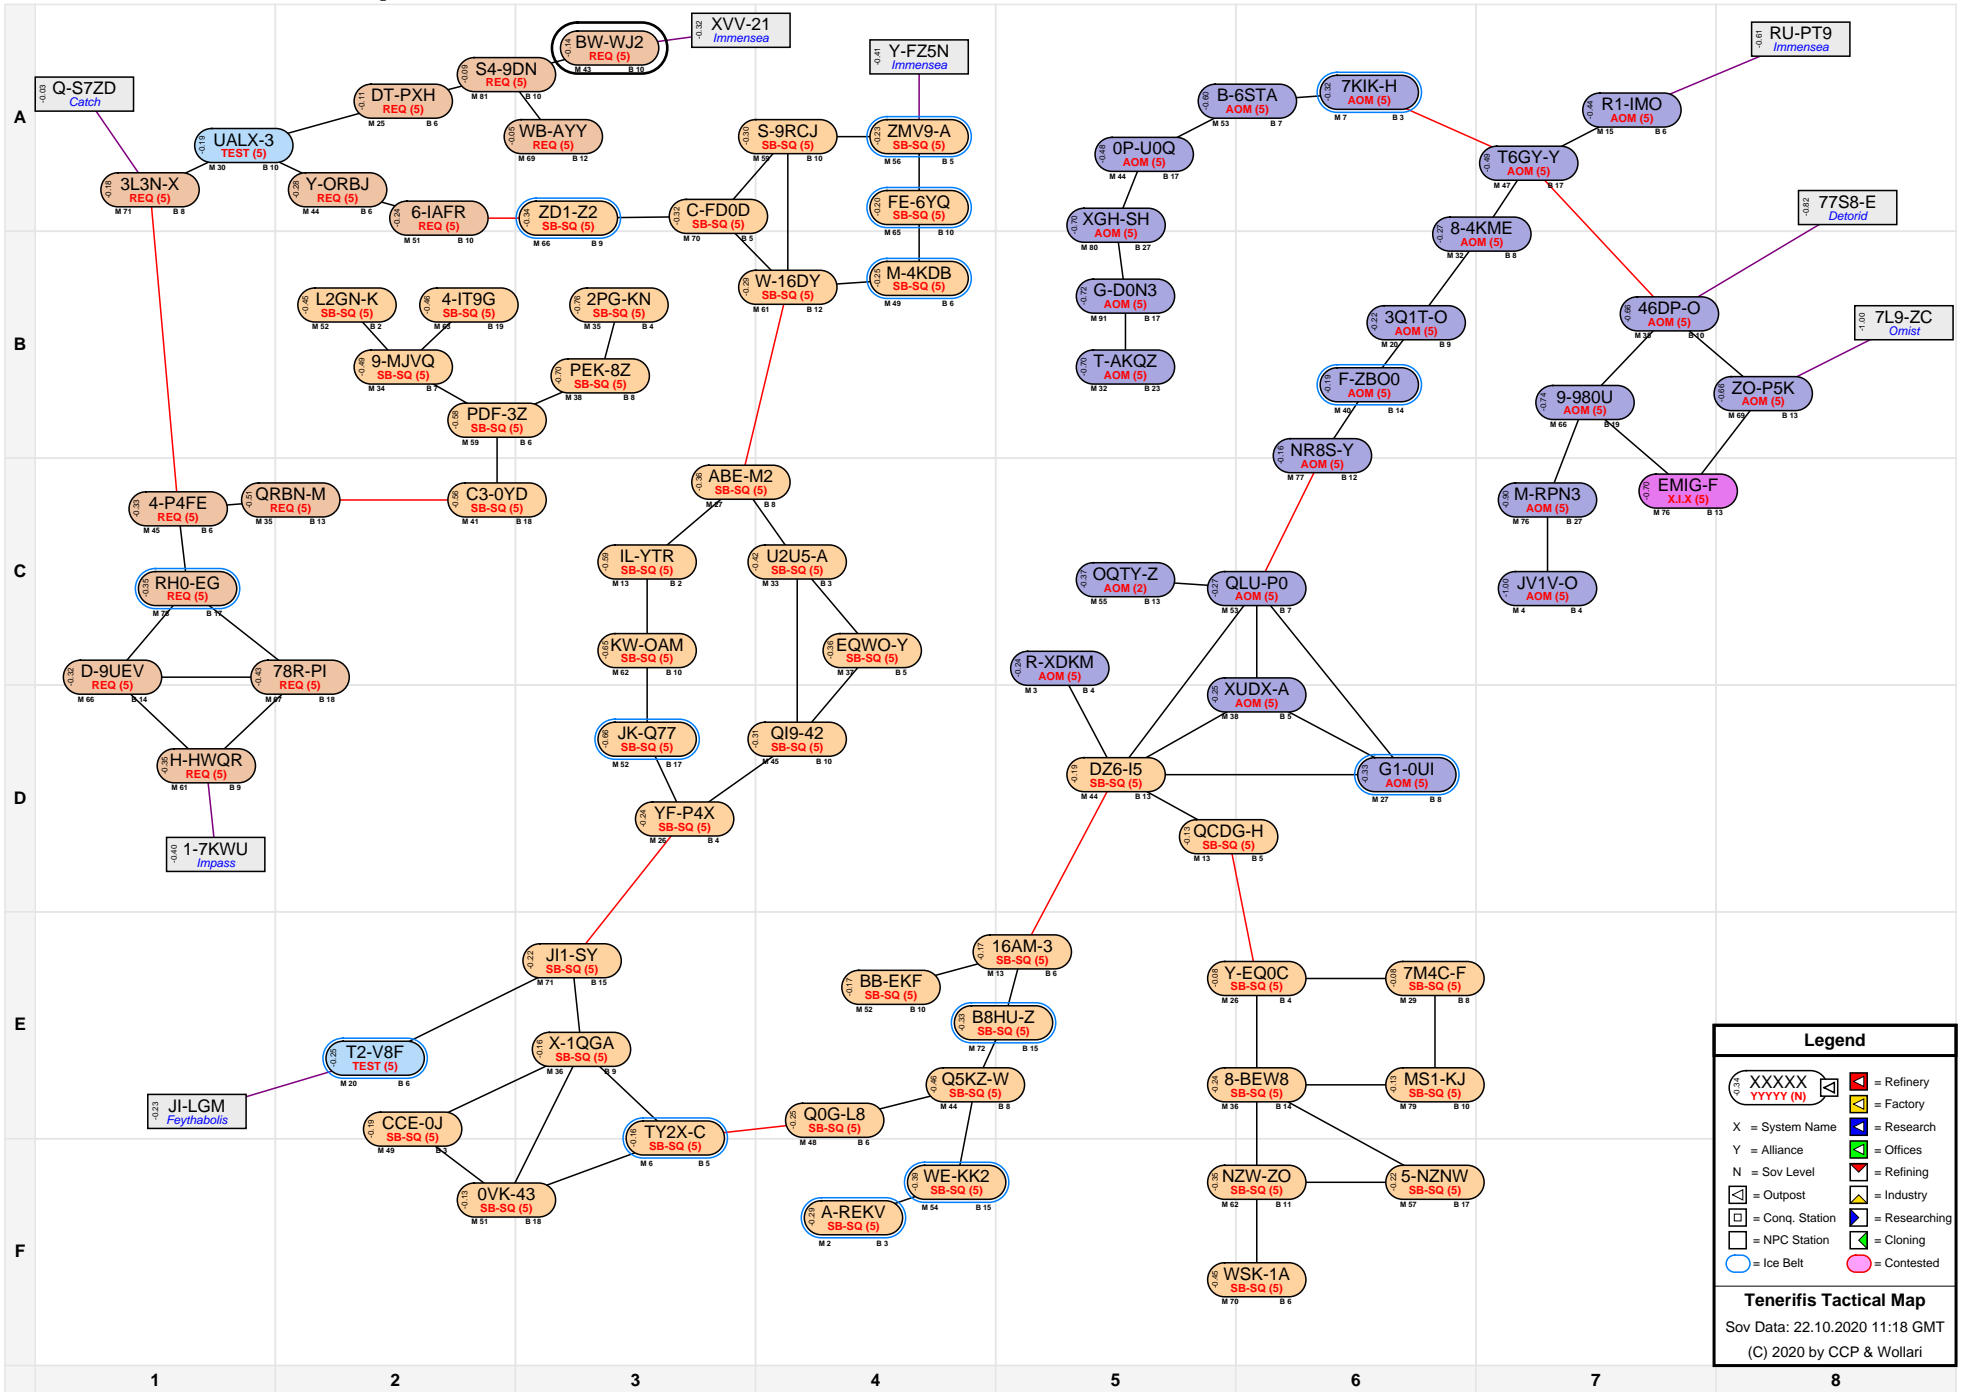

Tenerifis Tactical Map

Legend

- XXXXX (with icon) = Refinery
- YYYYY (N) (with icon) = Factory
- X = System Name
- Y = Alliance
- N = Sov Level
- N (with icon) = Refining
- (with icon) = Outpost
- (with icon) = Industry
- (with icon) = Conq. Station
- (with icon) = Researching
- (with icon) = NPC Station
- (with icon) = Ice Belt
- (with icon) = Contested

Tenerifis Tactical Map
 Sov Data: 22.10.2020 11:18 GMT
 (C) 2020 by CCP & Wollari