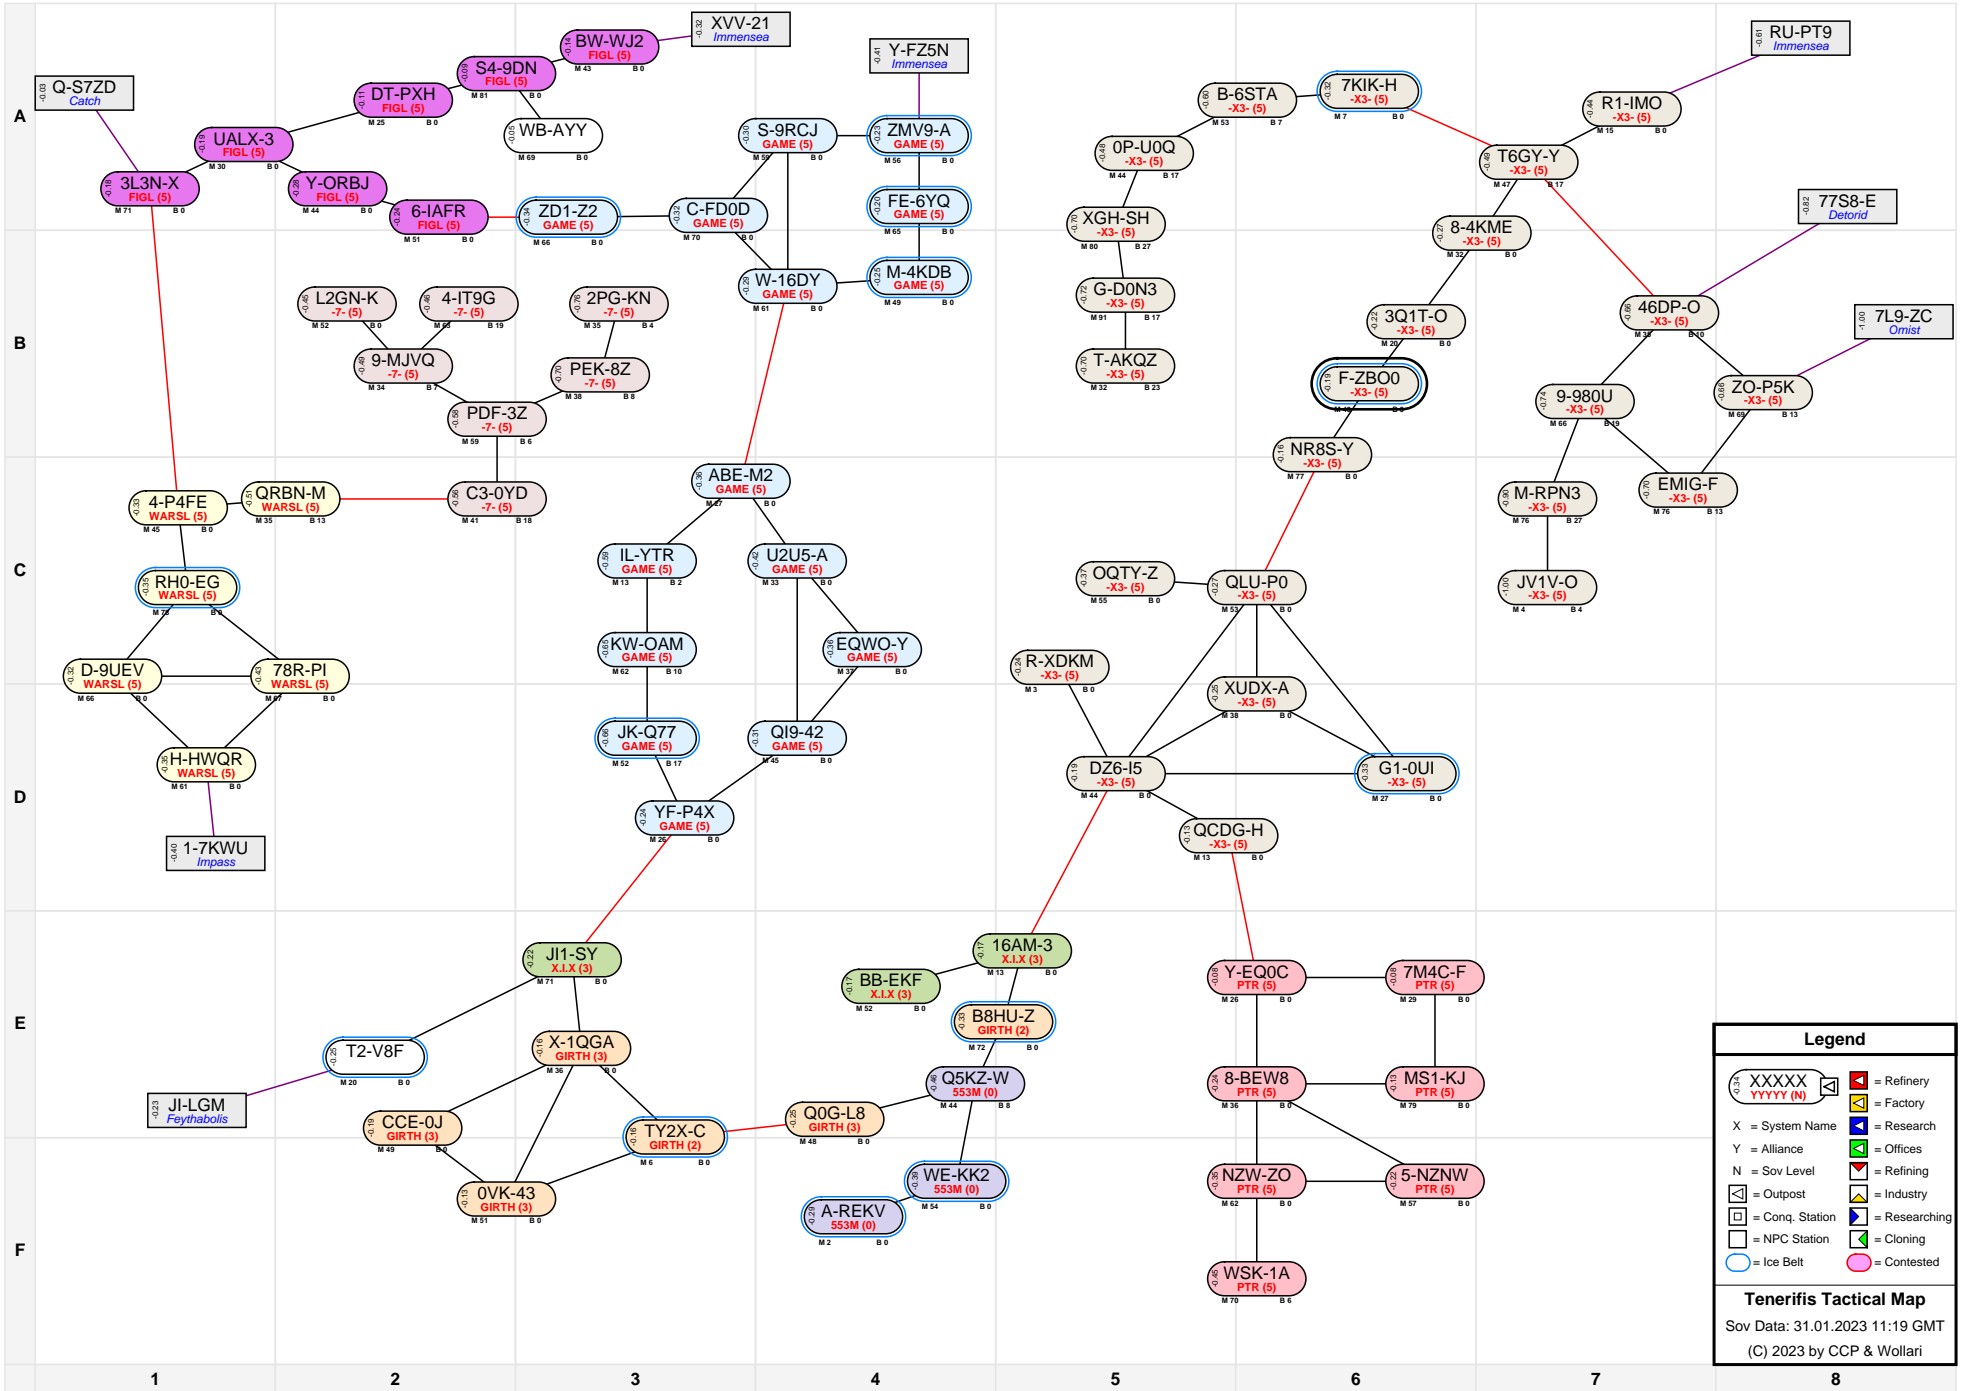

Tenerifis Tactical Map

Legend

- XXXXX YYYYY (N) [Icon] = Refinery
- X [Icon] = System Name
- Y [Icon] = Alliance
- N [Icon] = Sov Level
- [Icon] = Outpost
- [Icon] = Conq. Station
- [Icon] = NPC Station
- [Icon] = Ice Belt
- [Icon] = Contested
- [Icon] = Factory
- [Icon] = Research
- [Icon] = Offices
- [Icon] = Refining
- [Icon] = Industry
- [Icon] = Researching
- [Icon] = Cloning

Tenerifis Tactical Map
 Sov Data: 31.01.2023 11:19 GMT
 (C) 2023 by CCP & Wollari