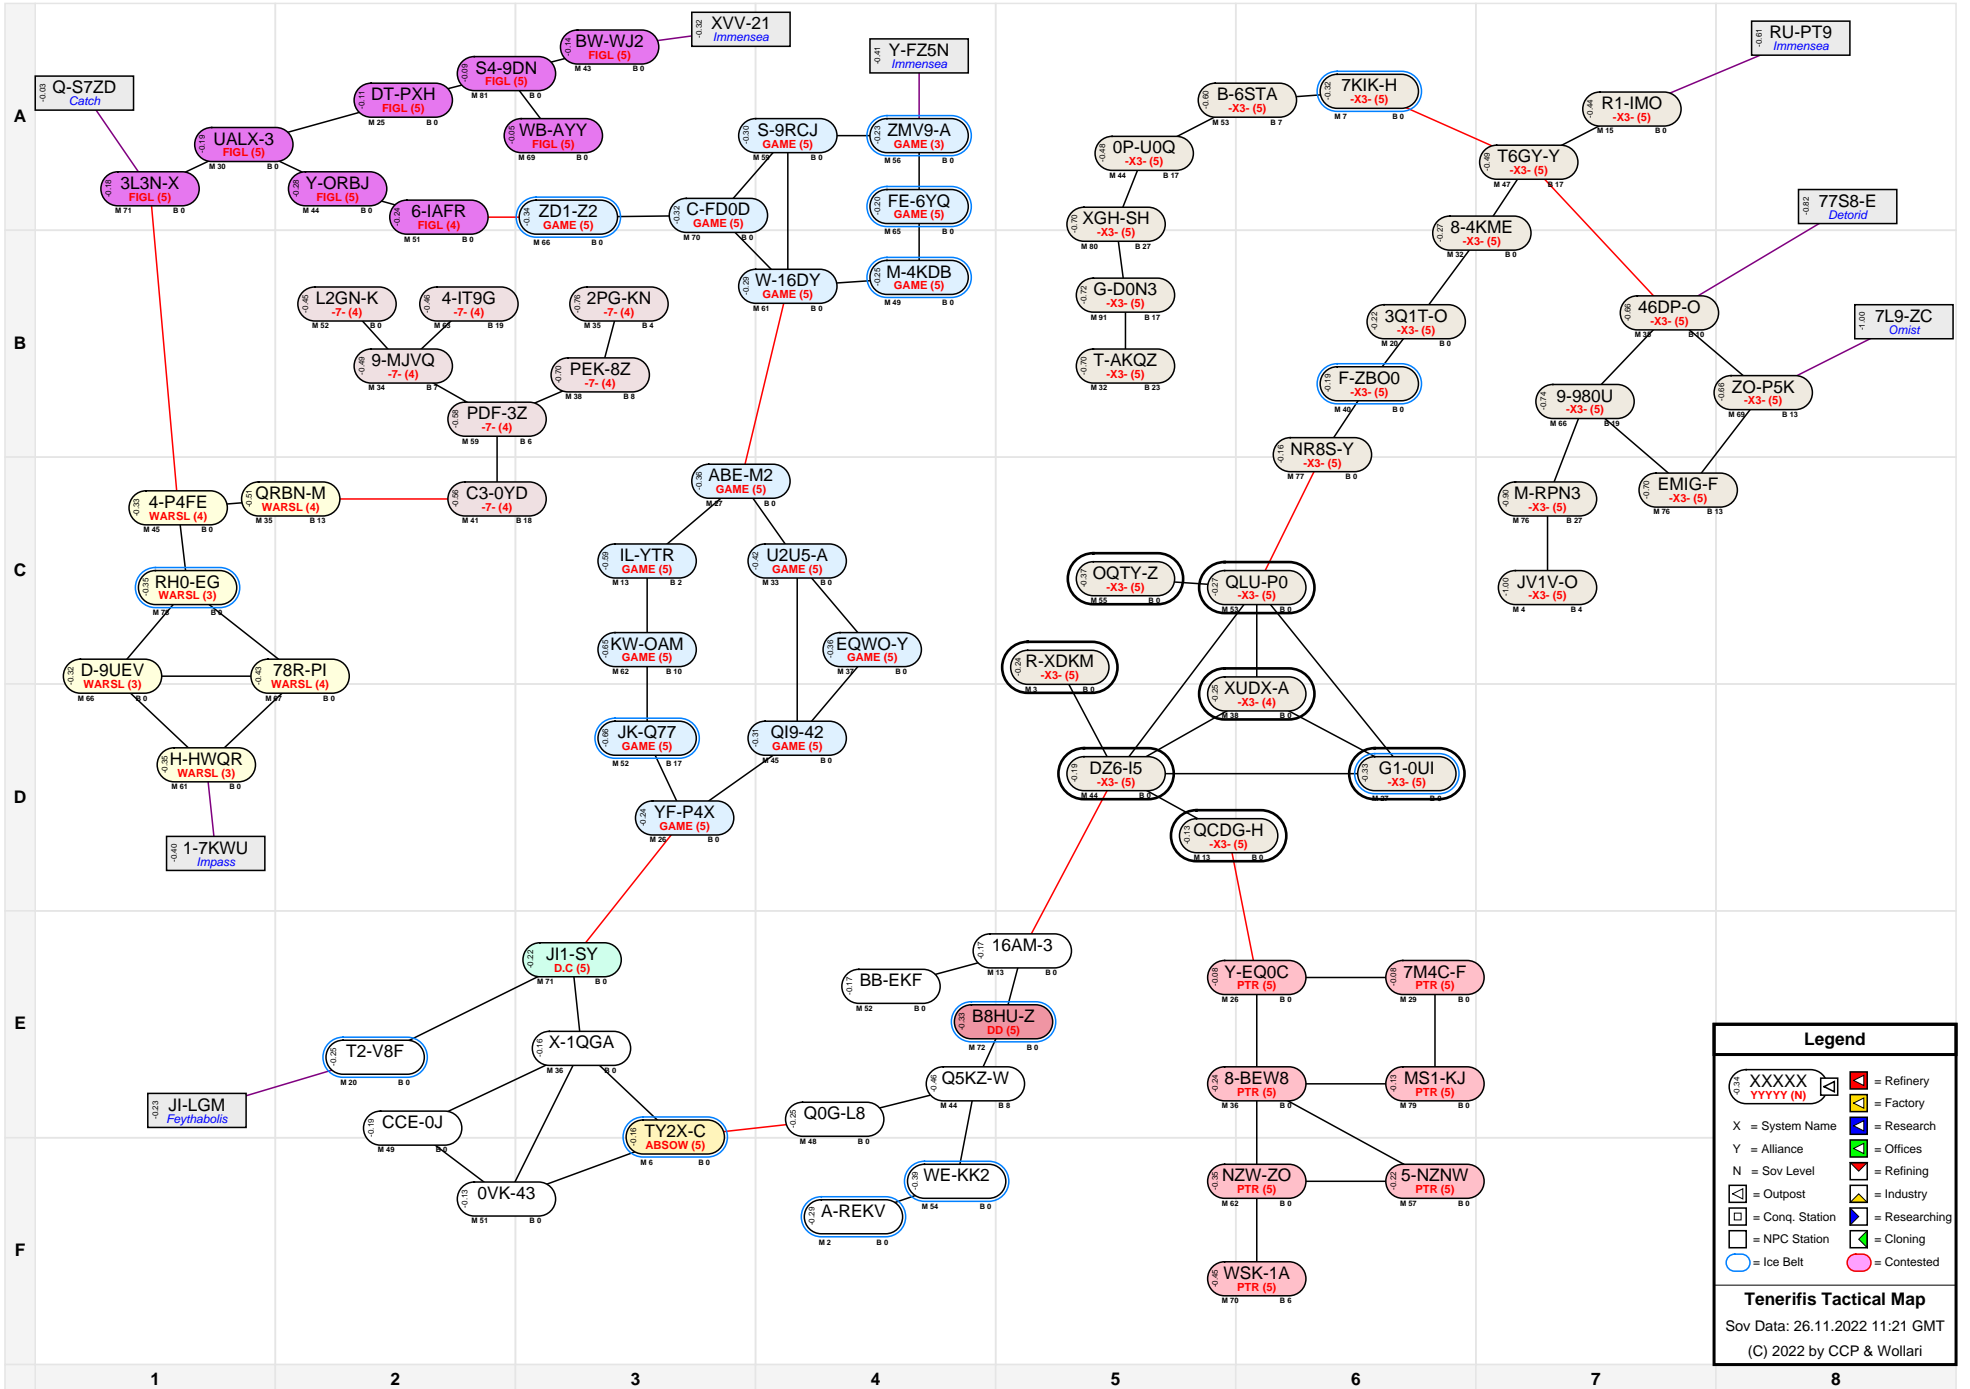

Tenerifis Tactical Map

Legend

- XXXXX (Y) (N) = Station
- X = System Name
- Y = Alliance
- N = Sov Level
- Outpost
- Conq. Station
- NPC Station
- Ice Belt
- Contested
- Refinery
- Factory
- Research
- Offices
- Refining
- Industry
- Researching
- Cloning

Tenerifis Tactical Map
 Sov Data: 26.11.2022 11:21 GMT
 (C) 2022 by CCP & Wollari