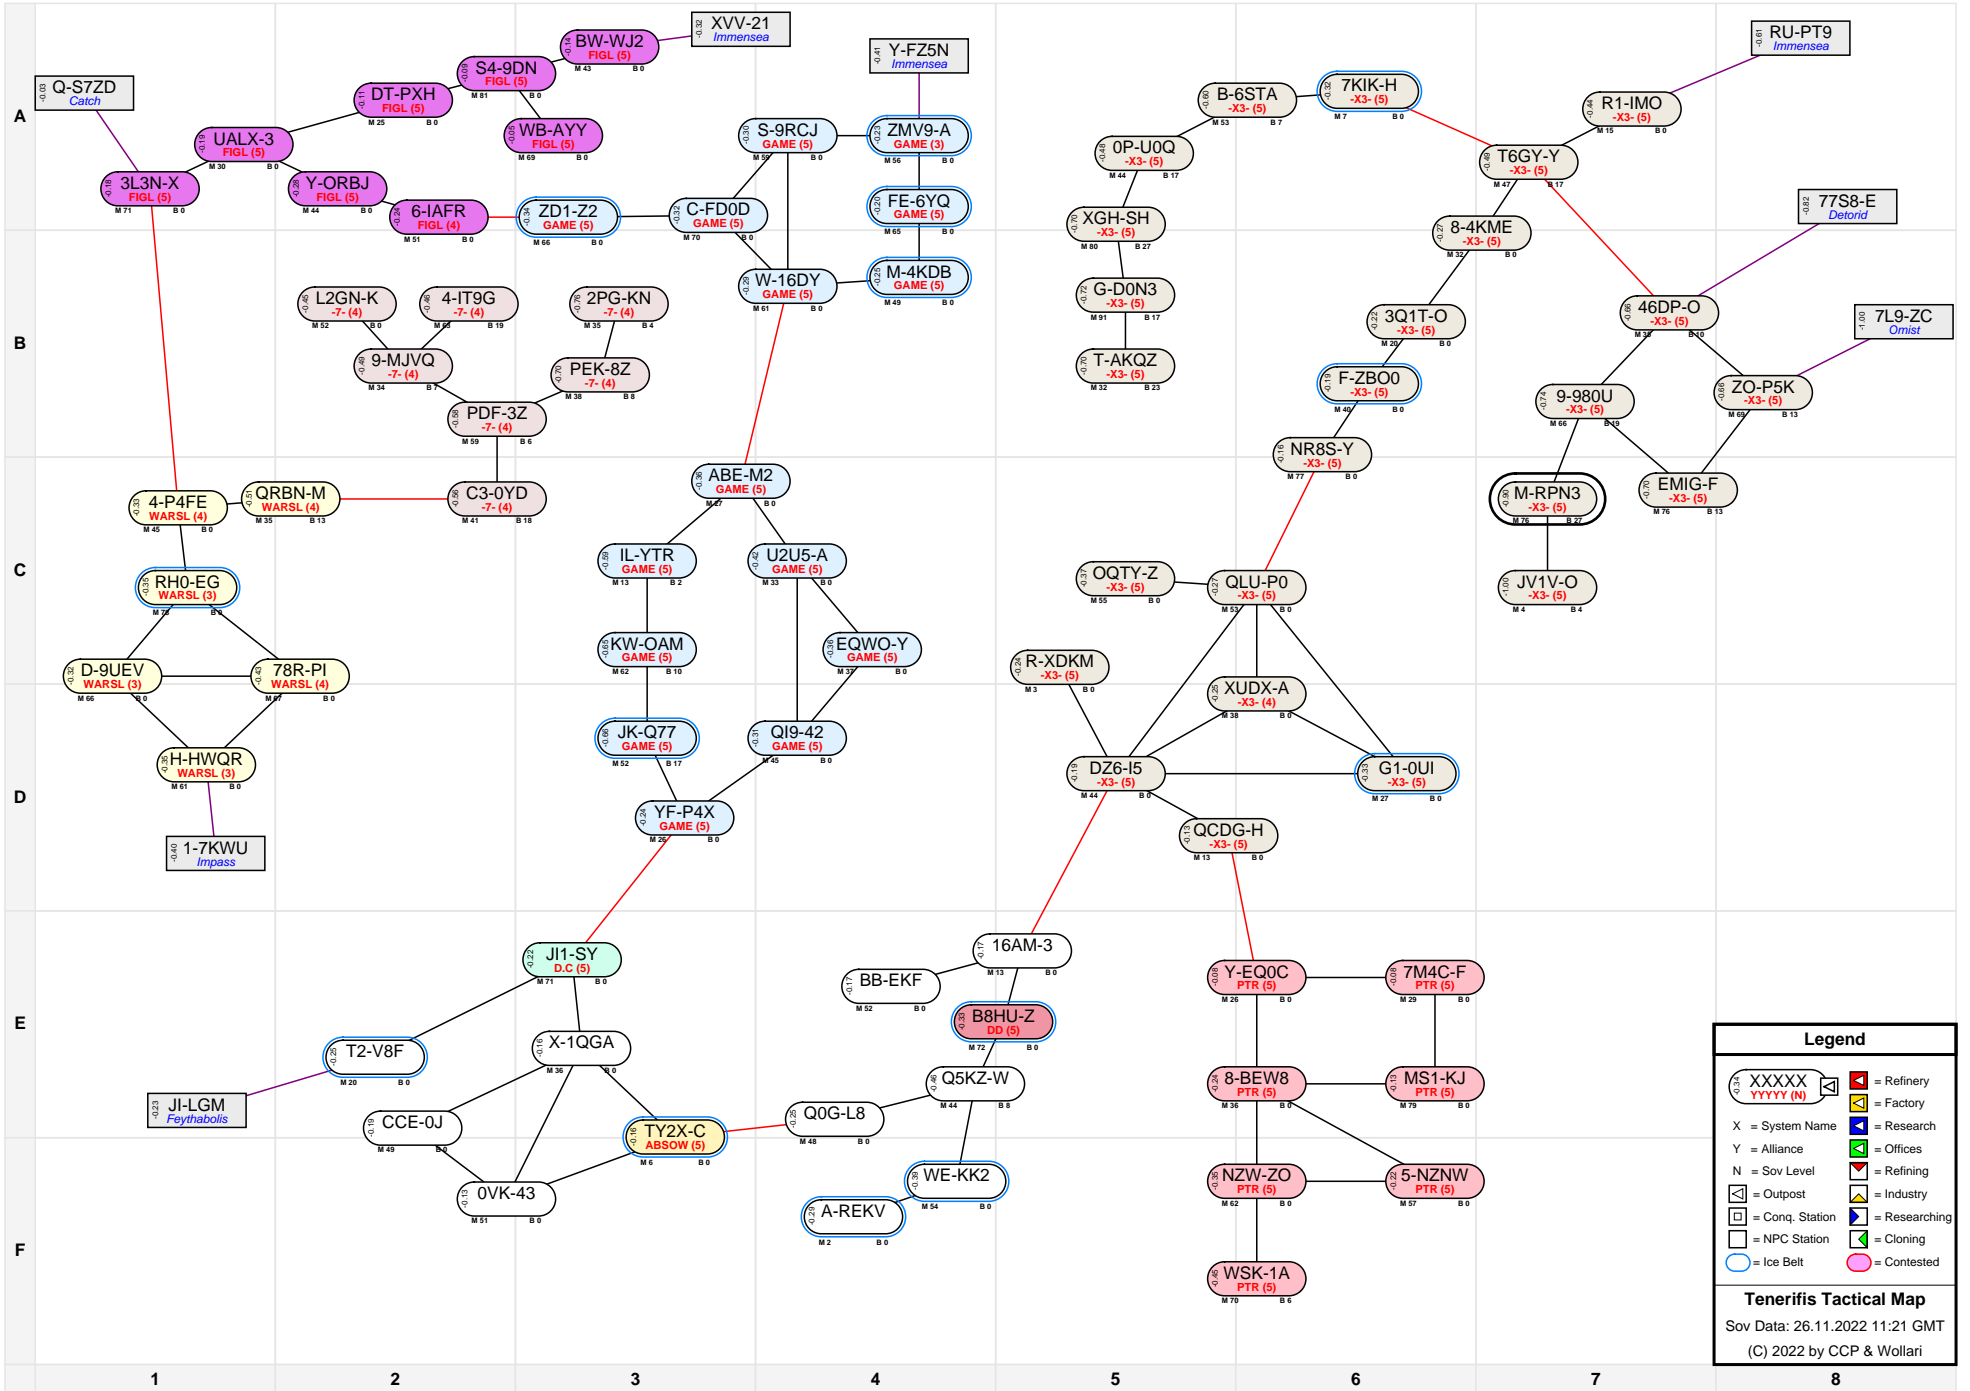

Tenerifis Tactical Map

Legend	
	= Refinery
	= Factory
	= Research
	= Offices
	= Refining
	= Industry
	= Researching
	= Cloning
	= Contested

Tenerifis Tactical Map
 Sov Data: 26.11.2022 11:21 GMT
 (C) 2022 by CCP & Wollari