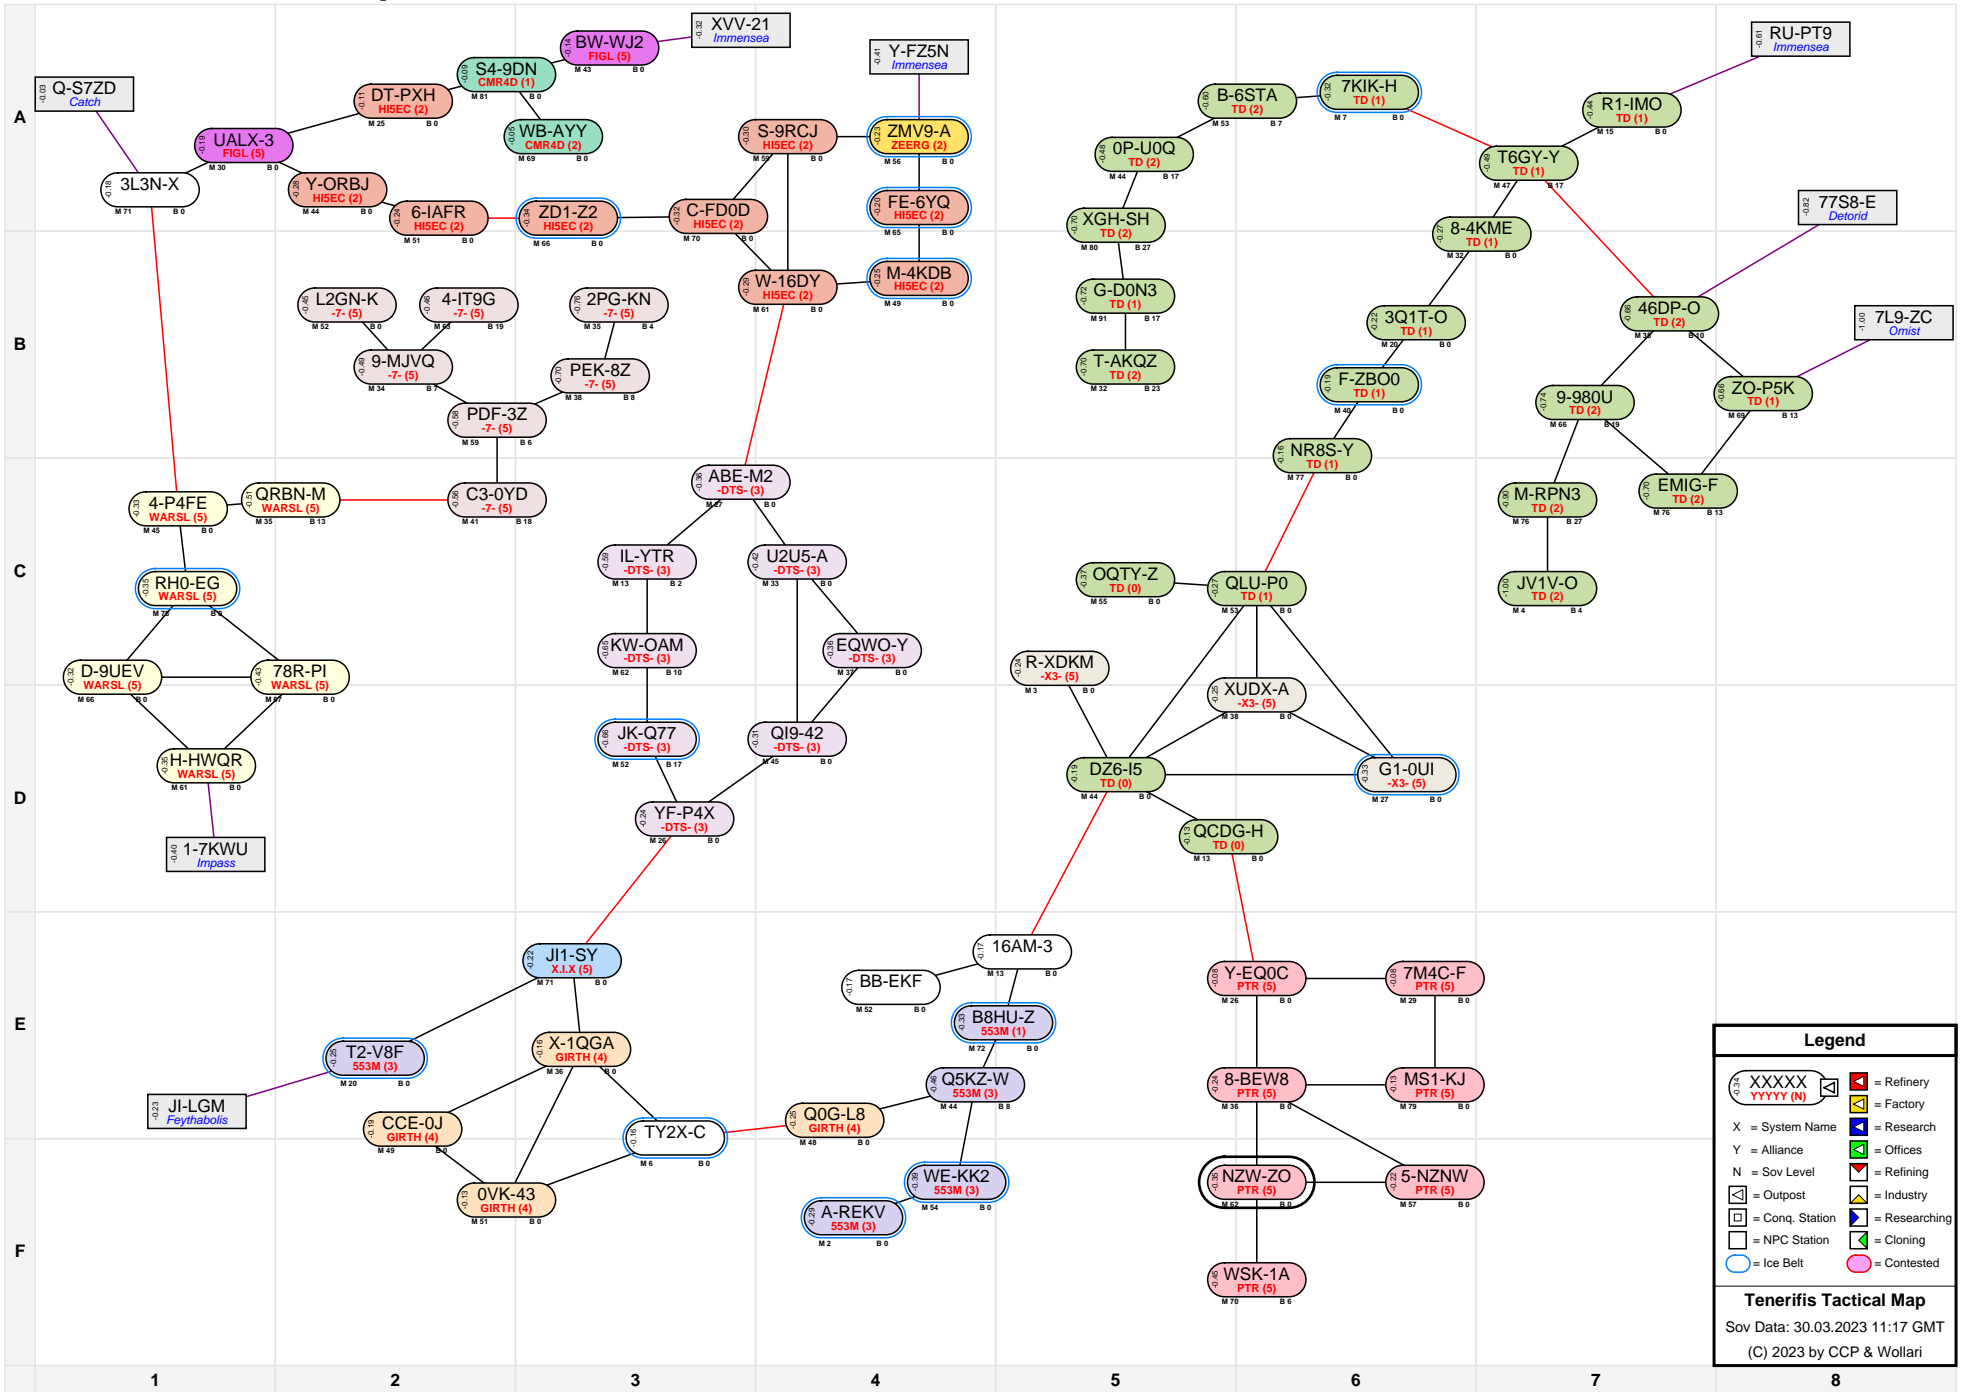

Tenerifis Tactical Map

Legend

- XXXXX (Y) = Refinery
- YYYYY (N) = Factory
- X = System Name
- Y = Alliance
- N = Sov Level
- = Outpost
- = Conq. Station
- = NPC Station
- = Ice Belt
- = Contested
- = Research
- = Offices
- = Refining
- = Industry
- = Researching
- = Cloning

Tenerifis Tactical Map
 Sov Data: 30.03.2023 11:17 GMT
 (C) 2023 by CCP & Wollari