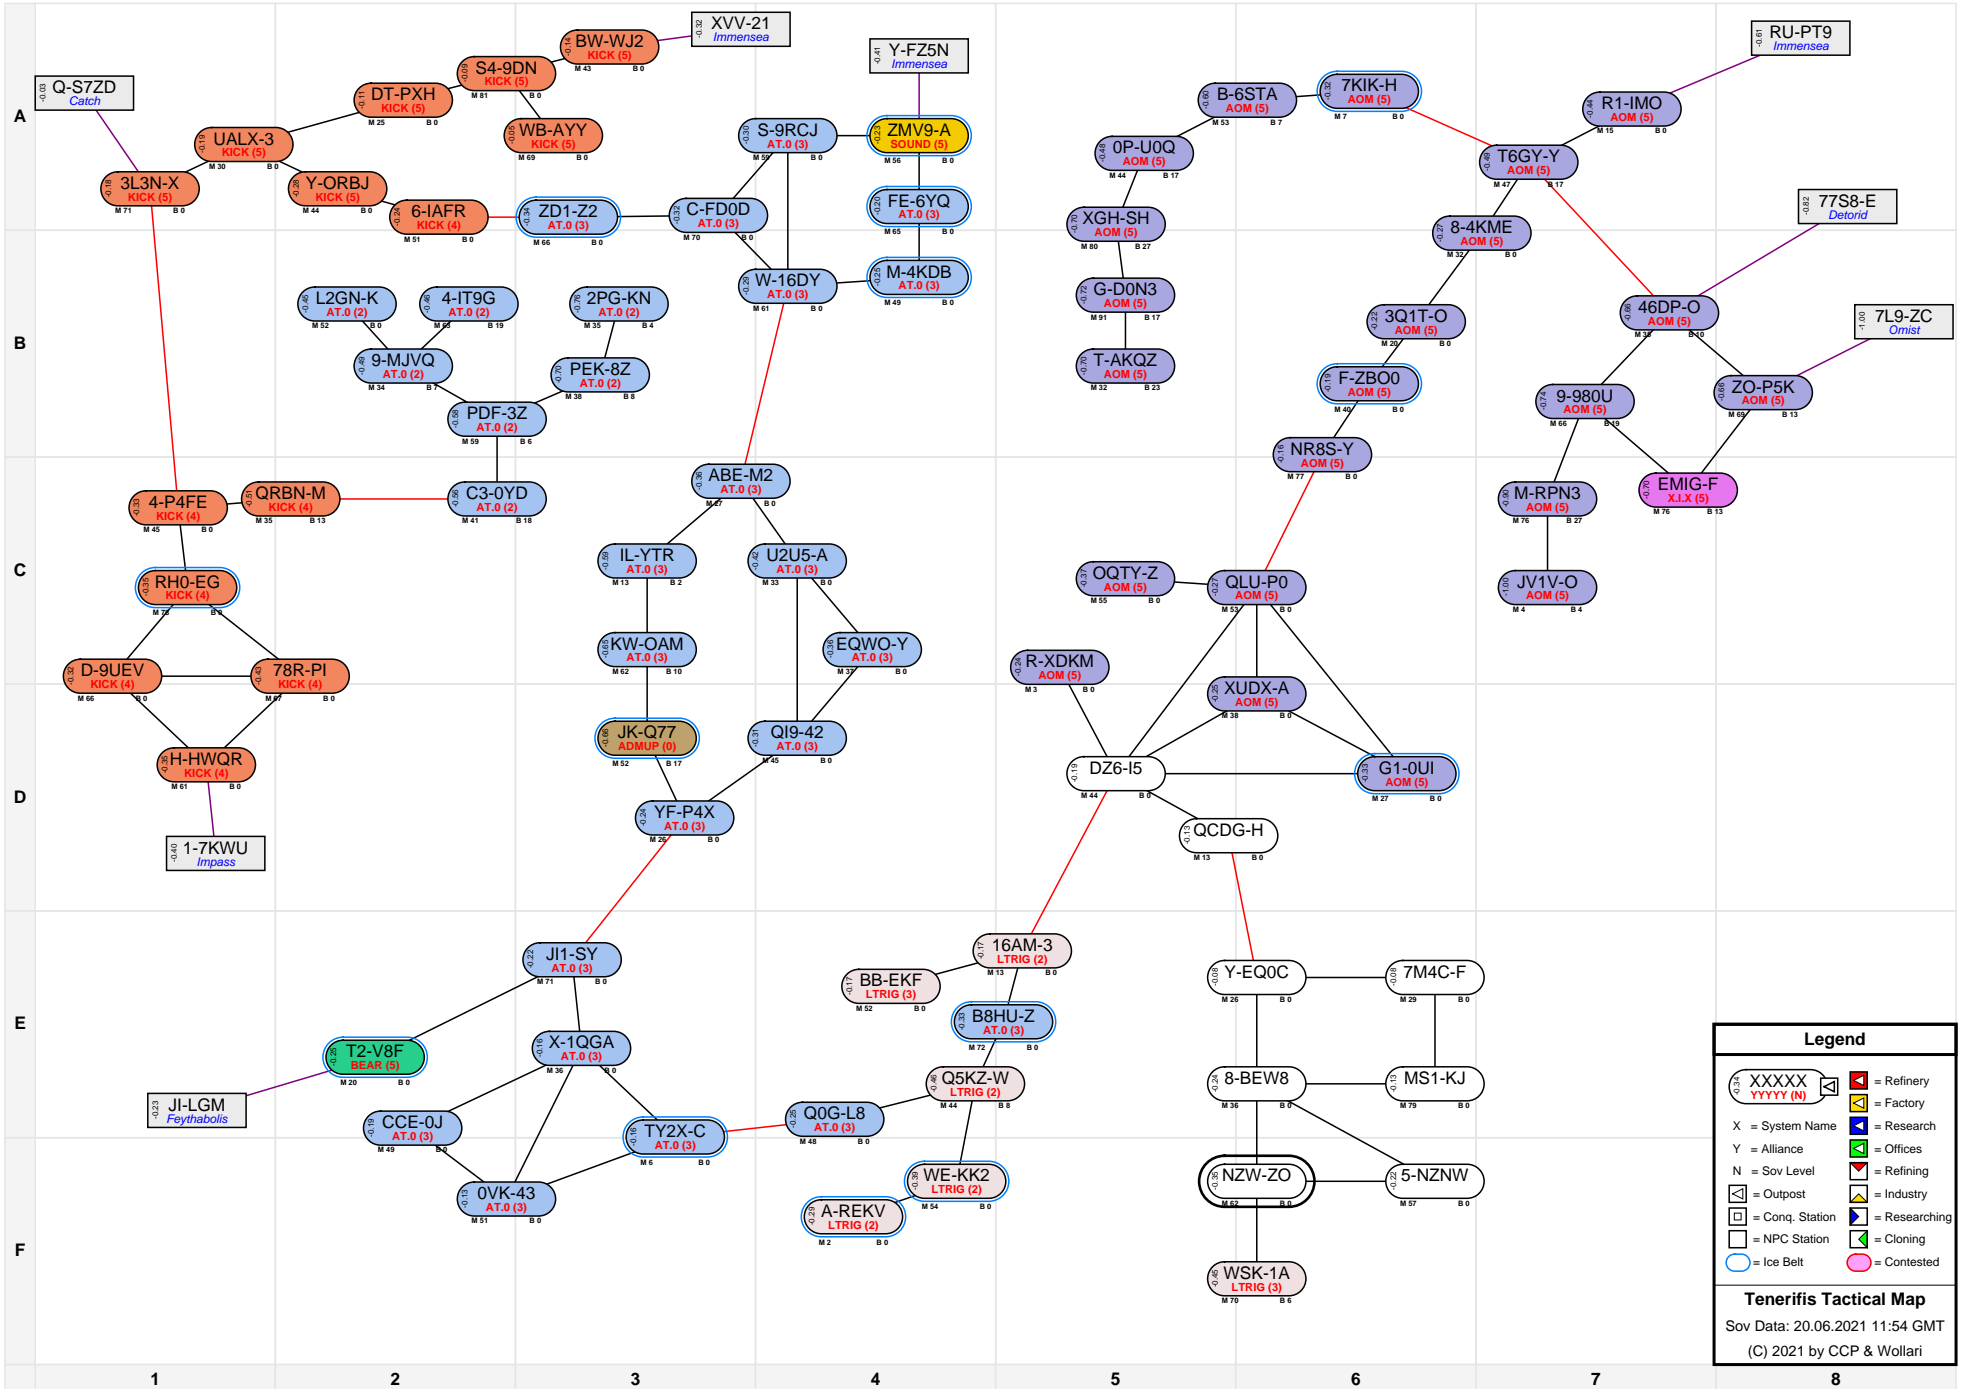

Tenerifis Tactical Map

Legend

- XXXXX YYYYY (N) = Refinery
- X = System Name
- Y = Alliance
- N = Sov Level
- Outpost = Outpost
- Conq. Station = Conq. Station
- NPC Station = NPC Station
- Ice Belt = Ice Belt
- Contested = Contested
- Factory = Factory
- Research = Research
- Offices = Offices
- Refining = Refining
- Industry = Industry
- Researching = Researching
- Cloning = Cloning

Tenerifis Tactical Map
 Sov Data: 20.06.2021 11:54 GMT
 (C) 2021 by CCP & Wollari