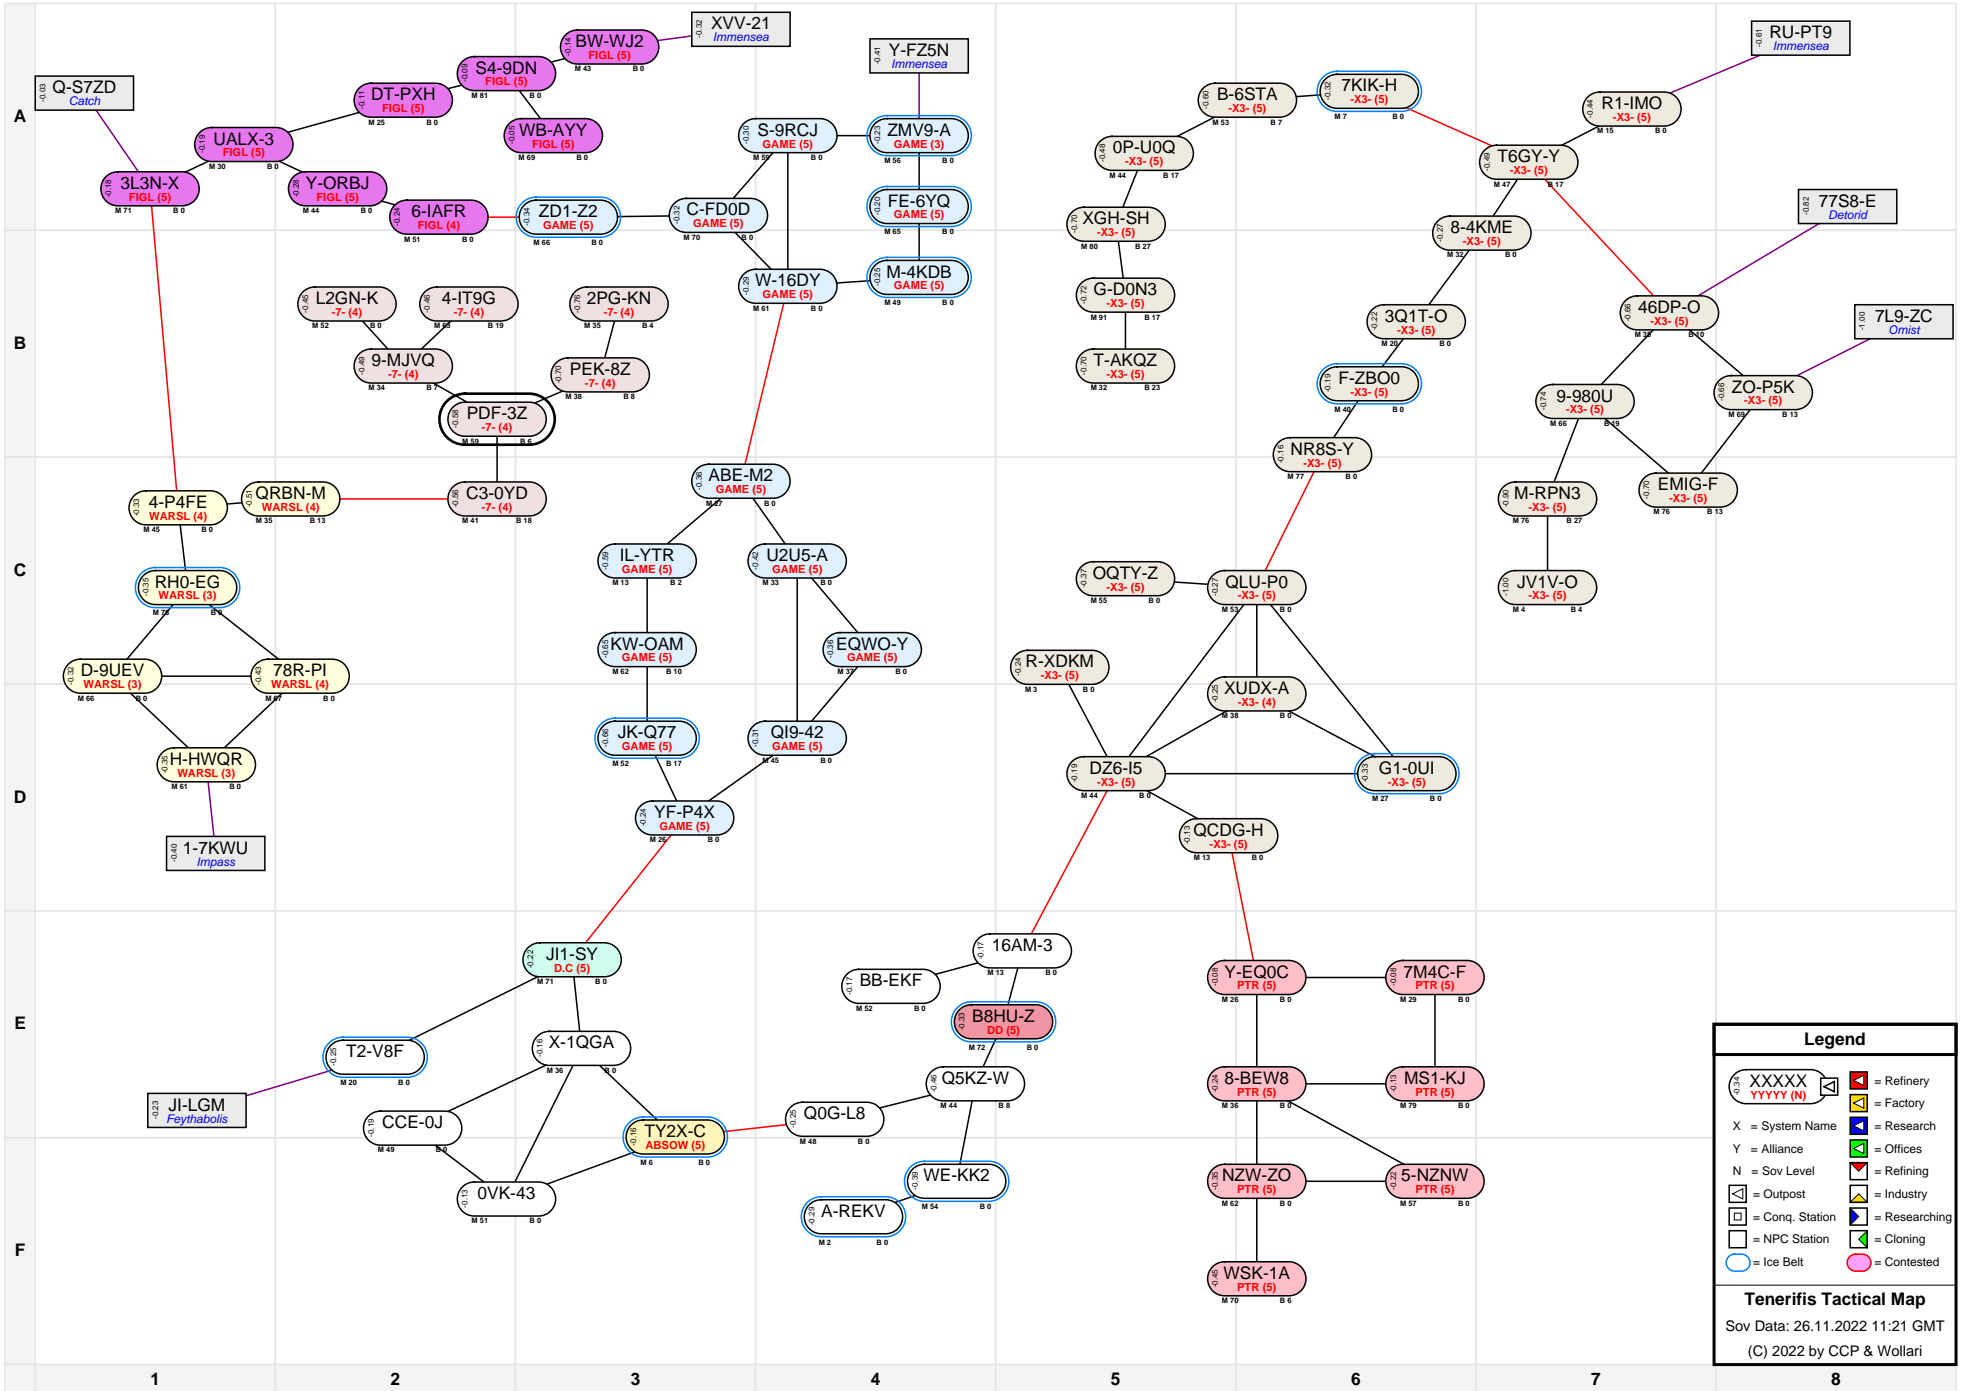

Tenerifis Tactical Map

Legend		
		= Refinery
		= Factory
		= Research
		= Offices
		= Refining
		= Industry
		= Conq. Station
		= Researching
		= Cloning
		= NPC Station
		= Ice Belt
		= Contested

Tenerifis Tactical Map
 Sov Data: 26.11.2022 11:21 GMT
 (C) 2022 by CCP & Wollari