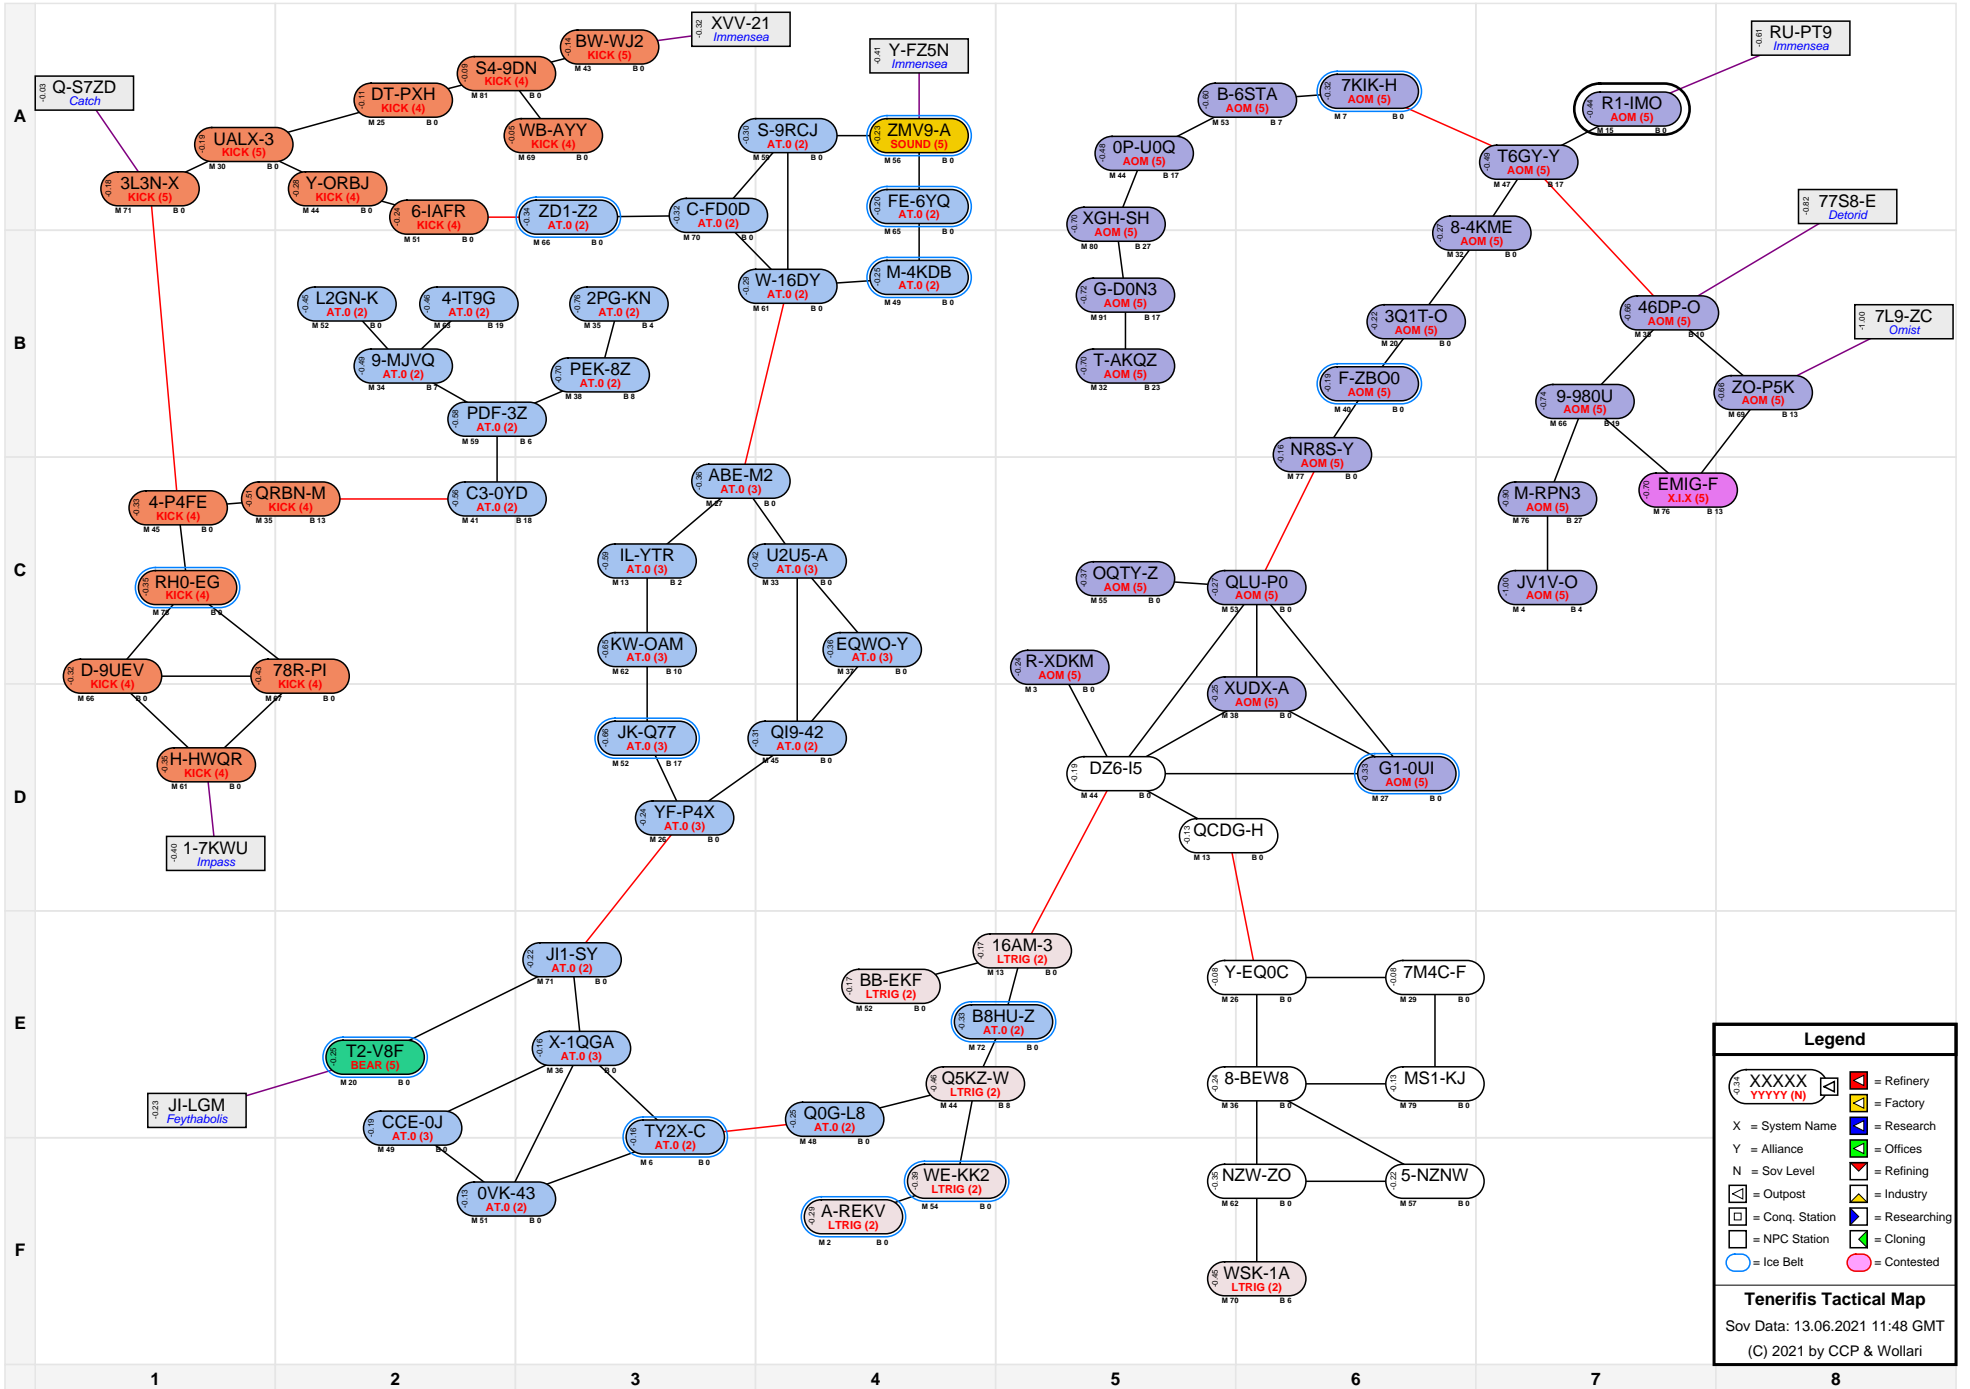

Tenerifis Tactical Map

Legend

- XXXXX YYYYY (N) = System Name
- X = Alliance
- Y = Alliance
- N = Sov Level
- [Icon] = Outpost
- [Icon] = Conq. Station
- [Icon] = NPC Station
- [Icon] = Ice Belt
- [Icon] = Refinery
- [Icon] = Factory
- [Icon] = Research
- [Icon] = Offices
- [Icon] = Refining
- [Icon] = Industry
- [Icon] = Researching
- [Icon] = Cloning
- [Icon] = Contested

Tenerifis Tactical Map
 Sov Data: 13.06.2021 11:48 GMT
 (C) 2021 by CCP & Wollari