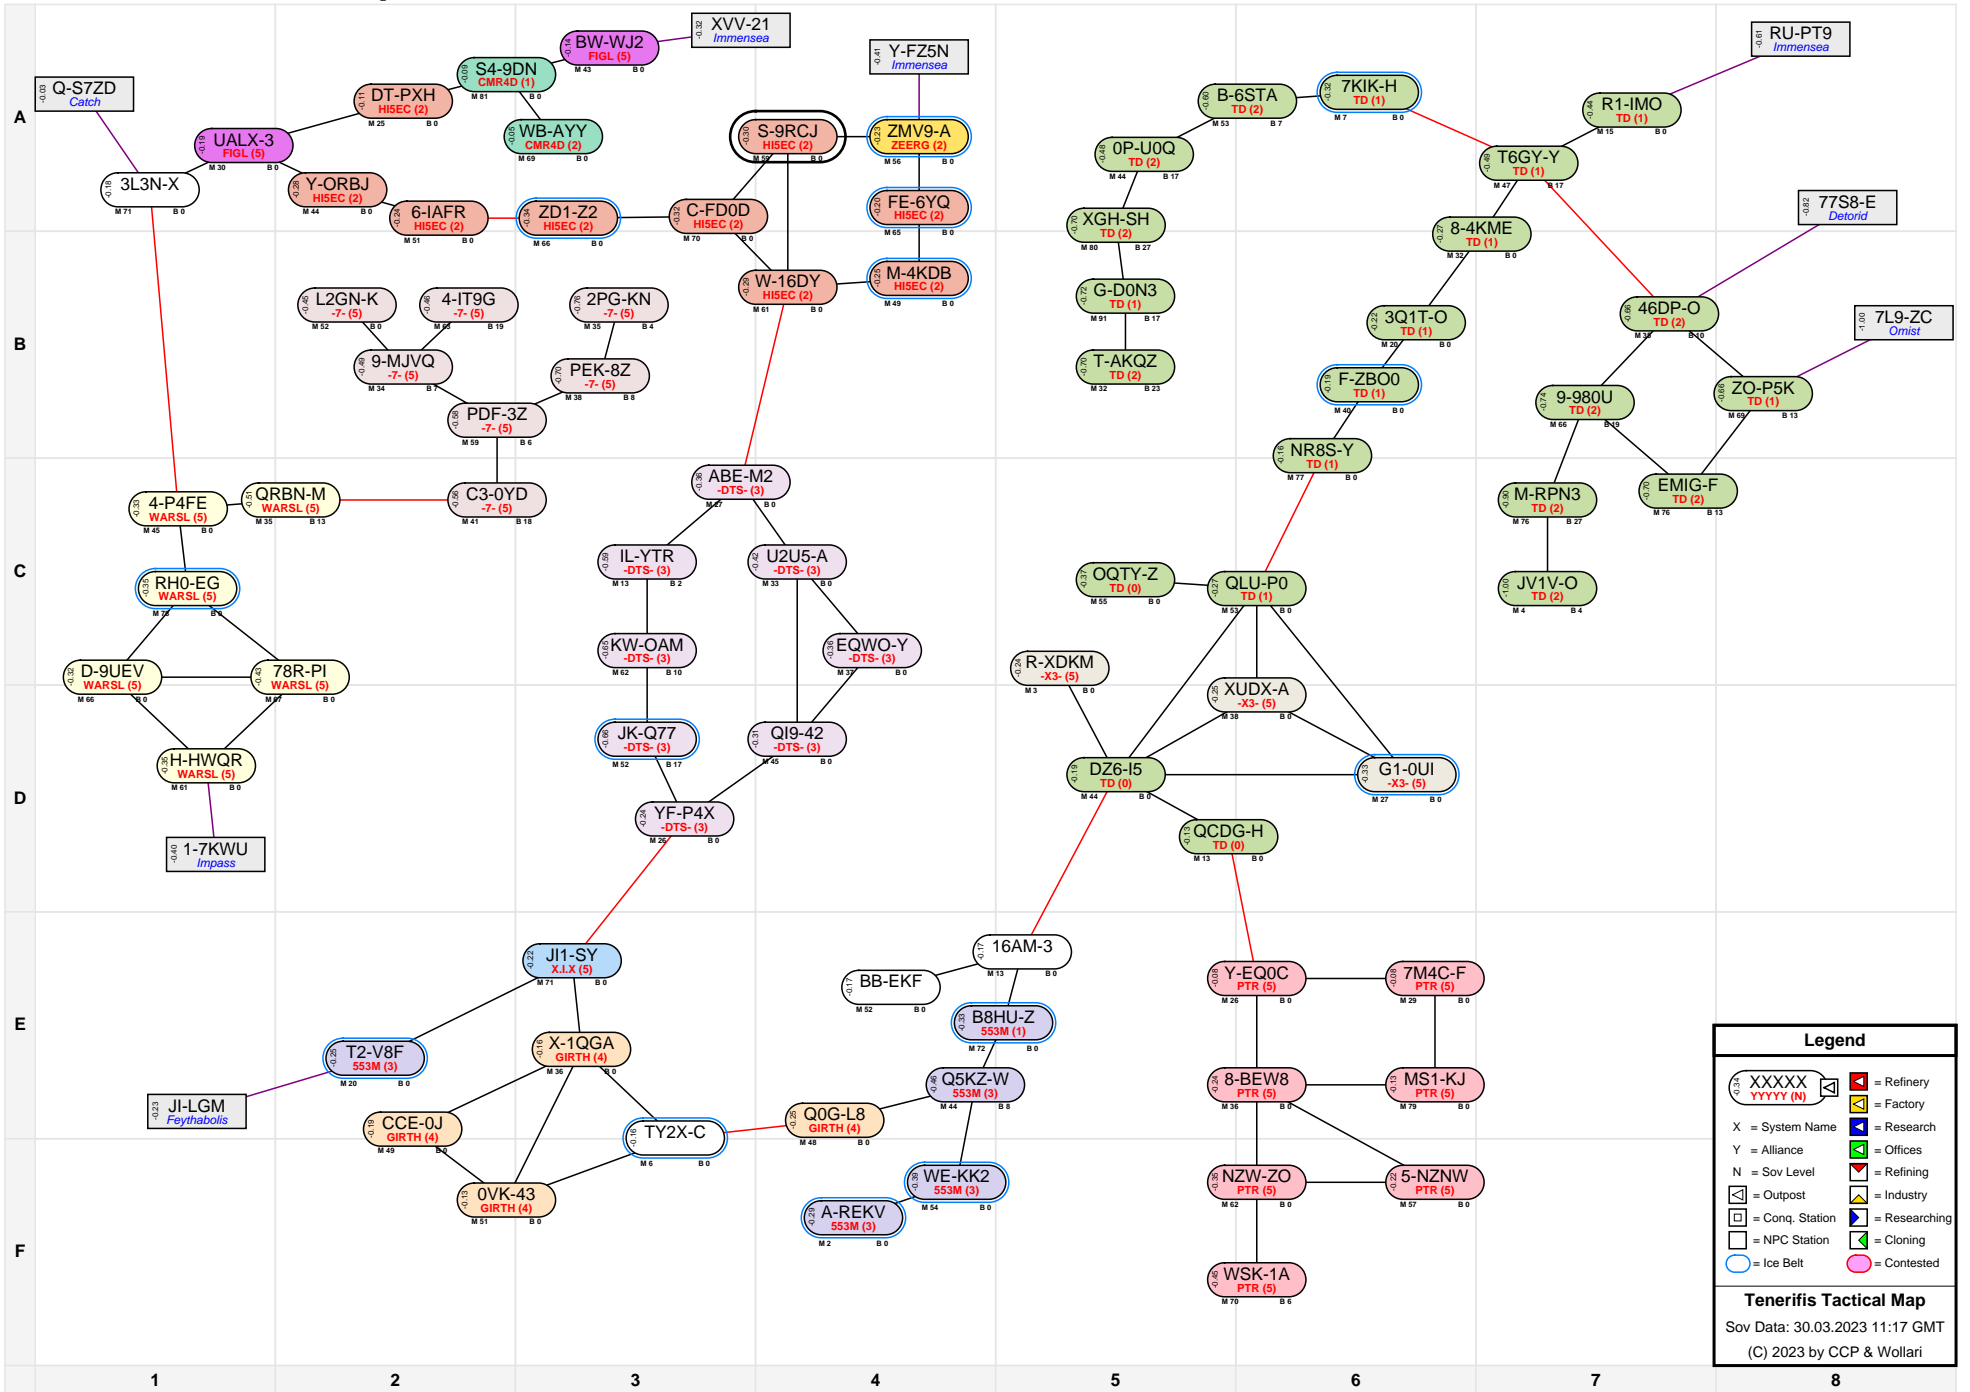

Tenerifis Tactical Map

Legend

- XXXXX (Y) = Refinery
- YYYYY (N) = Factory
- X = System Name
- Y = Alliance
- N = Sov Level
- N = Outpost
- = Conq. Station
- = NPC Station
- = Ice Belt
- = Contested
- = Research
- = Offices
- = Refining
- = Industry
- = Researching
- = Cloning

Tenerifis Tactical Map
 Sov Data: 30.03.2023 11:17 GMT
 (C) 2023 by CCP & Wollari