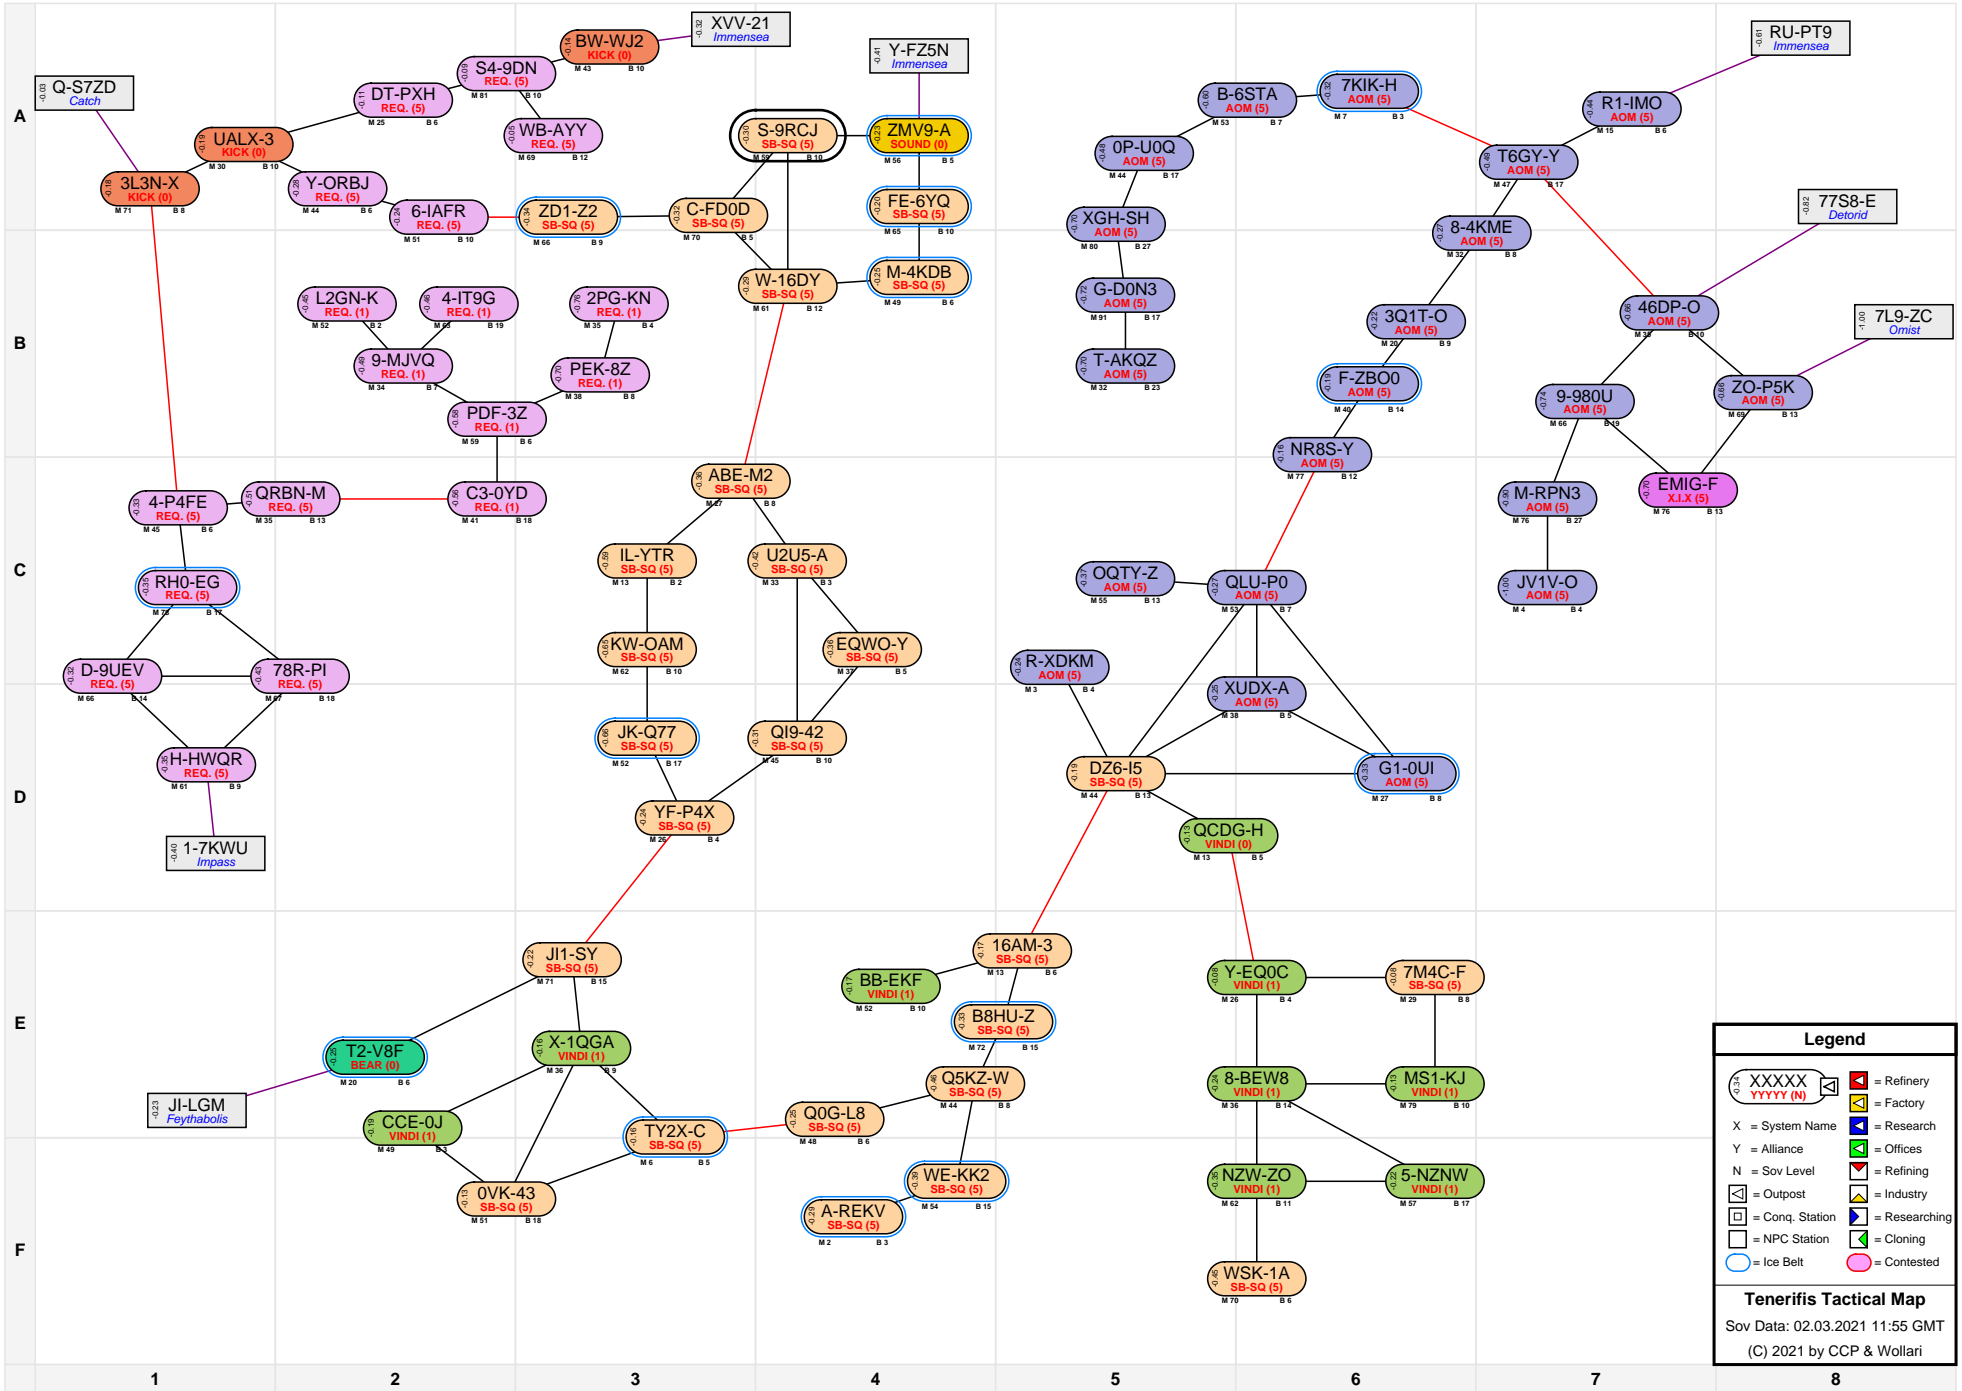

Tenerifis Tactical Map

Legend

- XXXXXX (with icons) = Refinery
- YYYYY (N) (with icon) = Factory
- X = System Name
- Y = Alliance
- N = Sov Level
- N (with icon) = Refining
- (with icon) = Outpost
- (with icon) = Conq. Station
- (with icon) = NPC Station
- (with icon) = Ice Belt
- (with icon) = Contested
- (with icon) = Research
- (with icon) = Offices
- (with icon) = Industry
- (with icon) = Researching
- (with icon) = Cloning

Tenerifis Tactical Map
 Sov Data: 02.03.2021 11:55 GMT
 (C) 2021 by CCP & Wollari