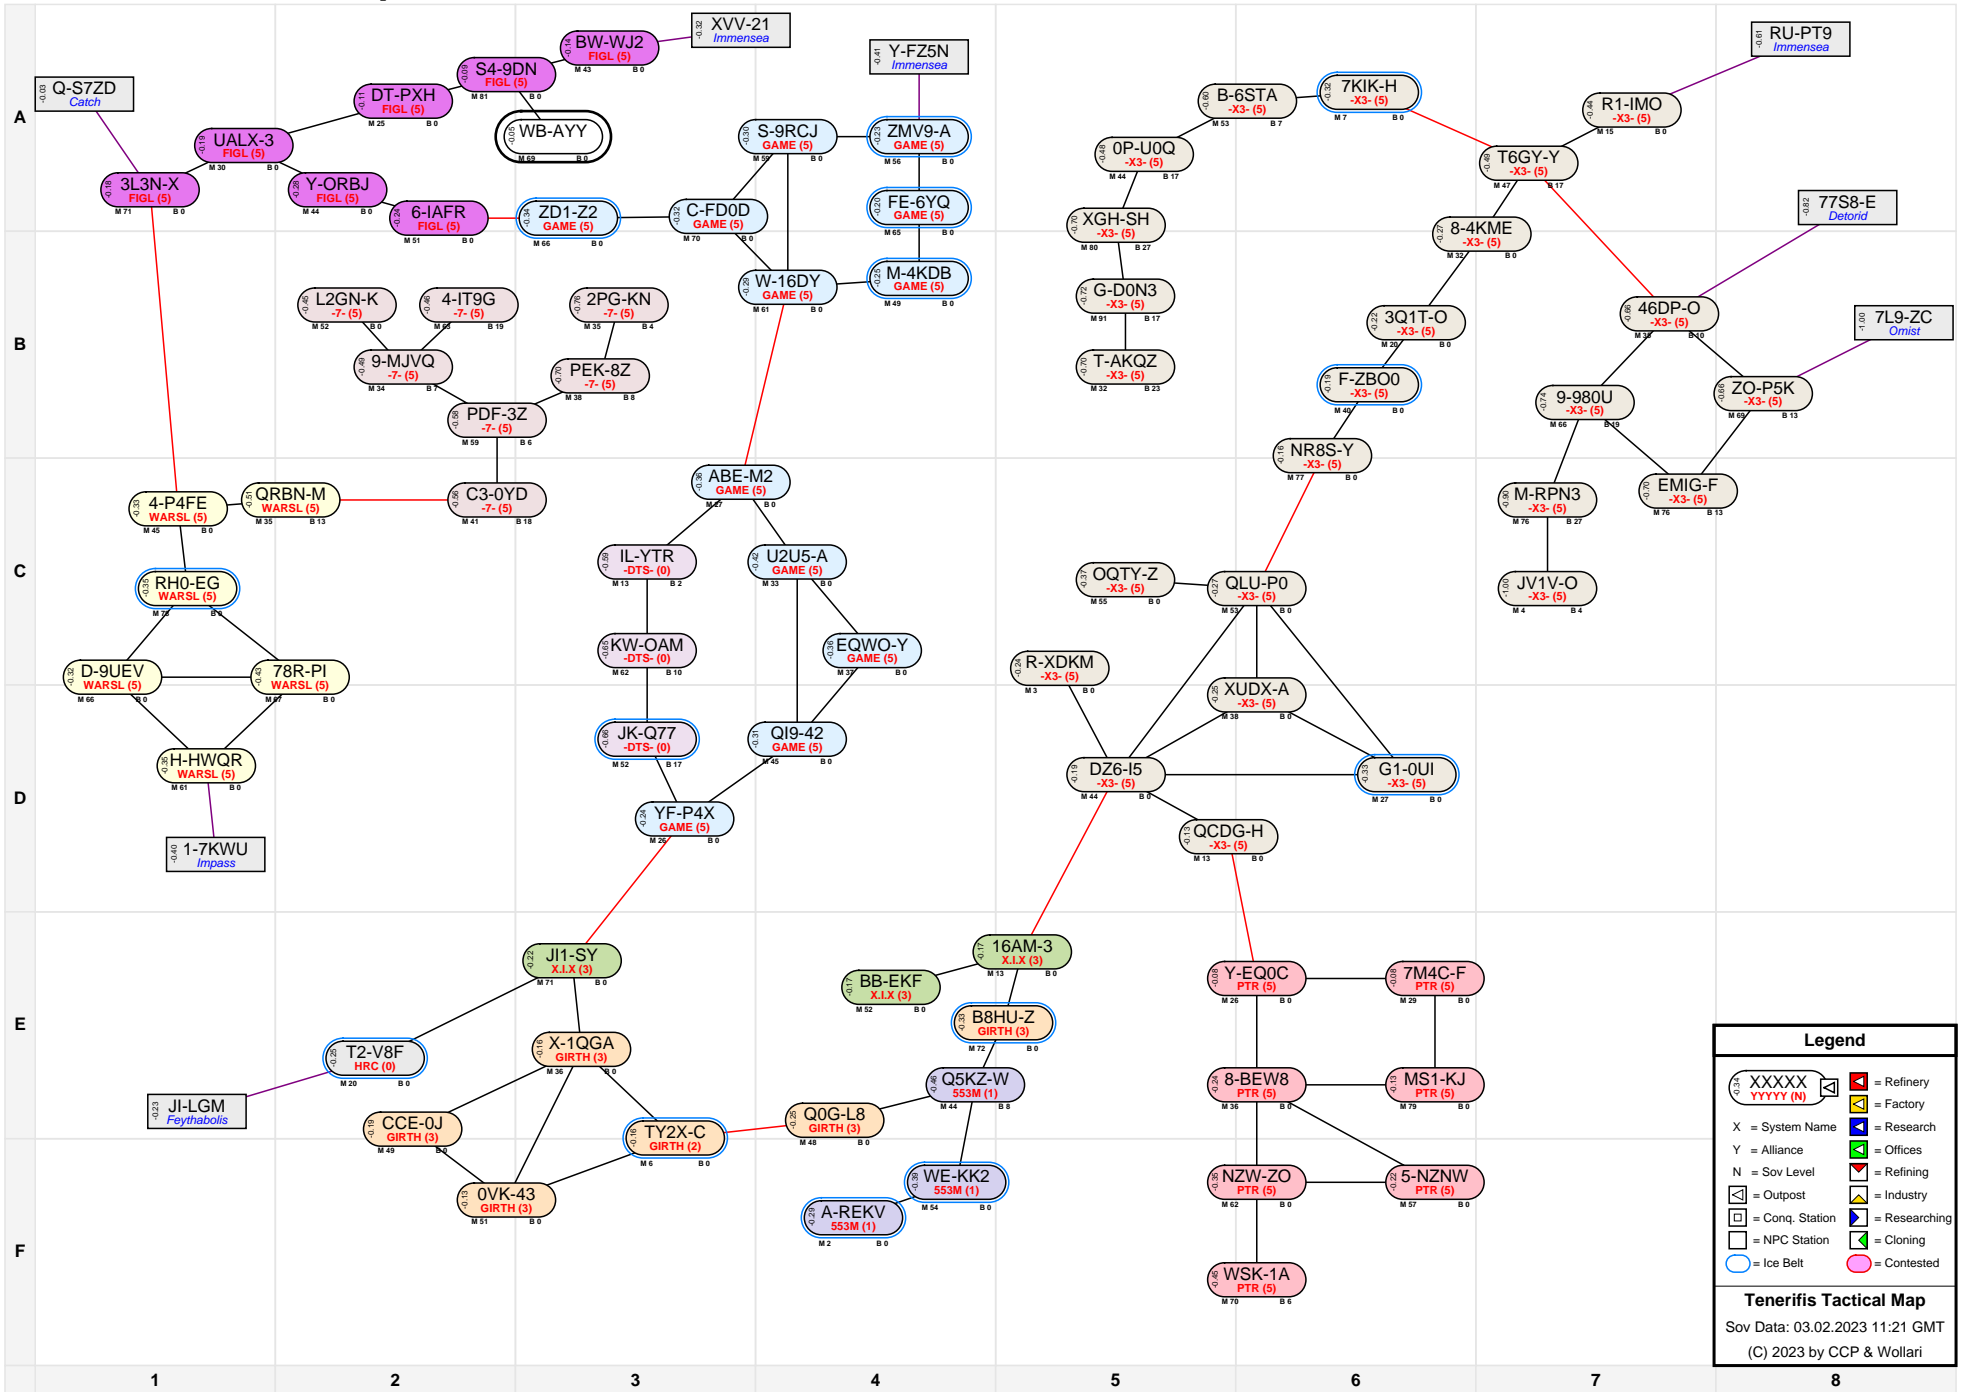

# Tenerifis Tactical Map

**Legend**

- XXXXX YYYYY (N) = System Name
- X = System Name
- Y = Alliance
- N = Sov Level
- Outpost = Outpost
- Conq. Station = Conq. Station
- NPC Station = NPC Station
- Ice Belt = Ice Belt
- Contested = Contested
- Refinery = Refinery
- Factory = Factory
- Research = Research
- Offices = Offices
- Refining = Refining
- Industry = Industry
- Researching = Researching
- Cloning = Cloning

**Tenerifis Tactical Map**  
 Sov Data: 03.02.2023 11:21 GMT  
 (C) 2023 by CCP & Wollari