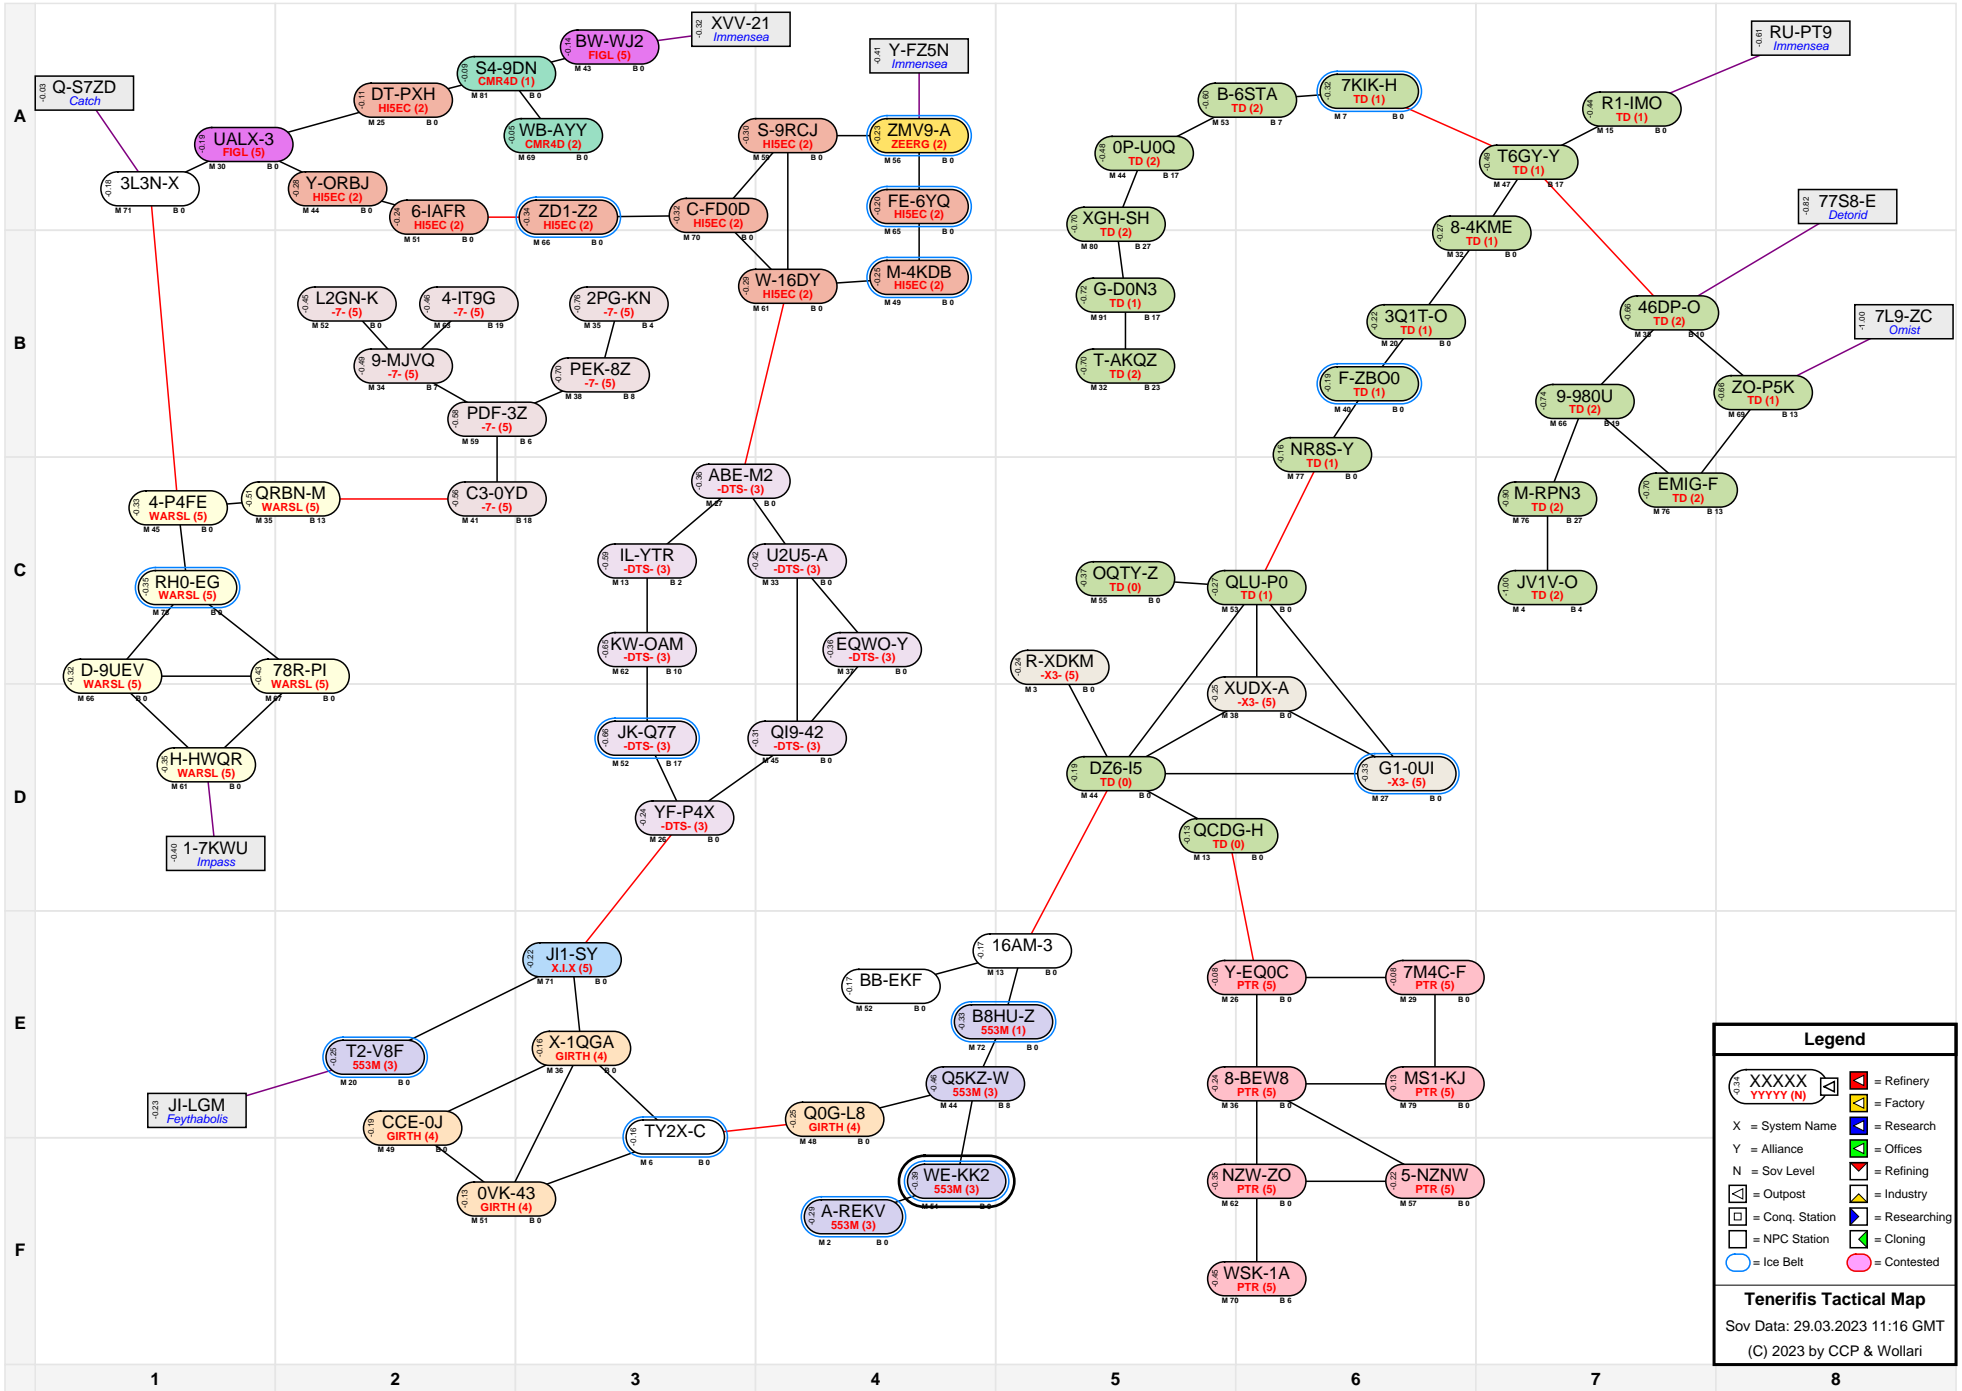

# Tenerifis Tactical Map

**Legend**

- XXXXX (Y) = Refinery
- YYYY (N) = Factory
- X = System Name
- Y = Alliance
- N = Sov Level
- N = Outpost
- = Conq. Station
- = NPC Station
- = Ice Belt
- = Contested
- = Research
- = Refining
- = Industry
- = Researching
- = Cloning

**Tenerifis Tactical Map**  
 Sov Data: 29.03.2023 11:16 GMT  
 (C) 2023 by CCP & Wollari