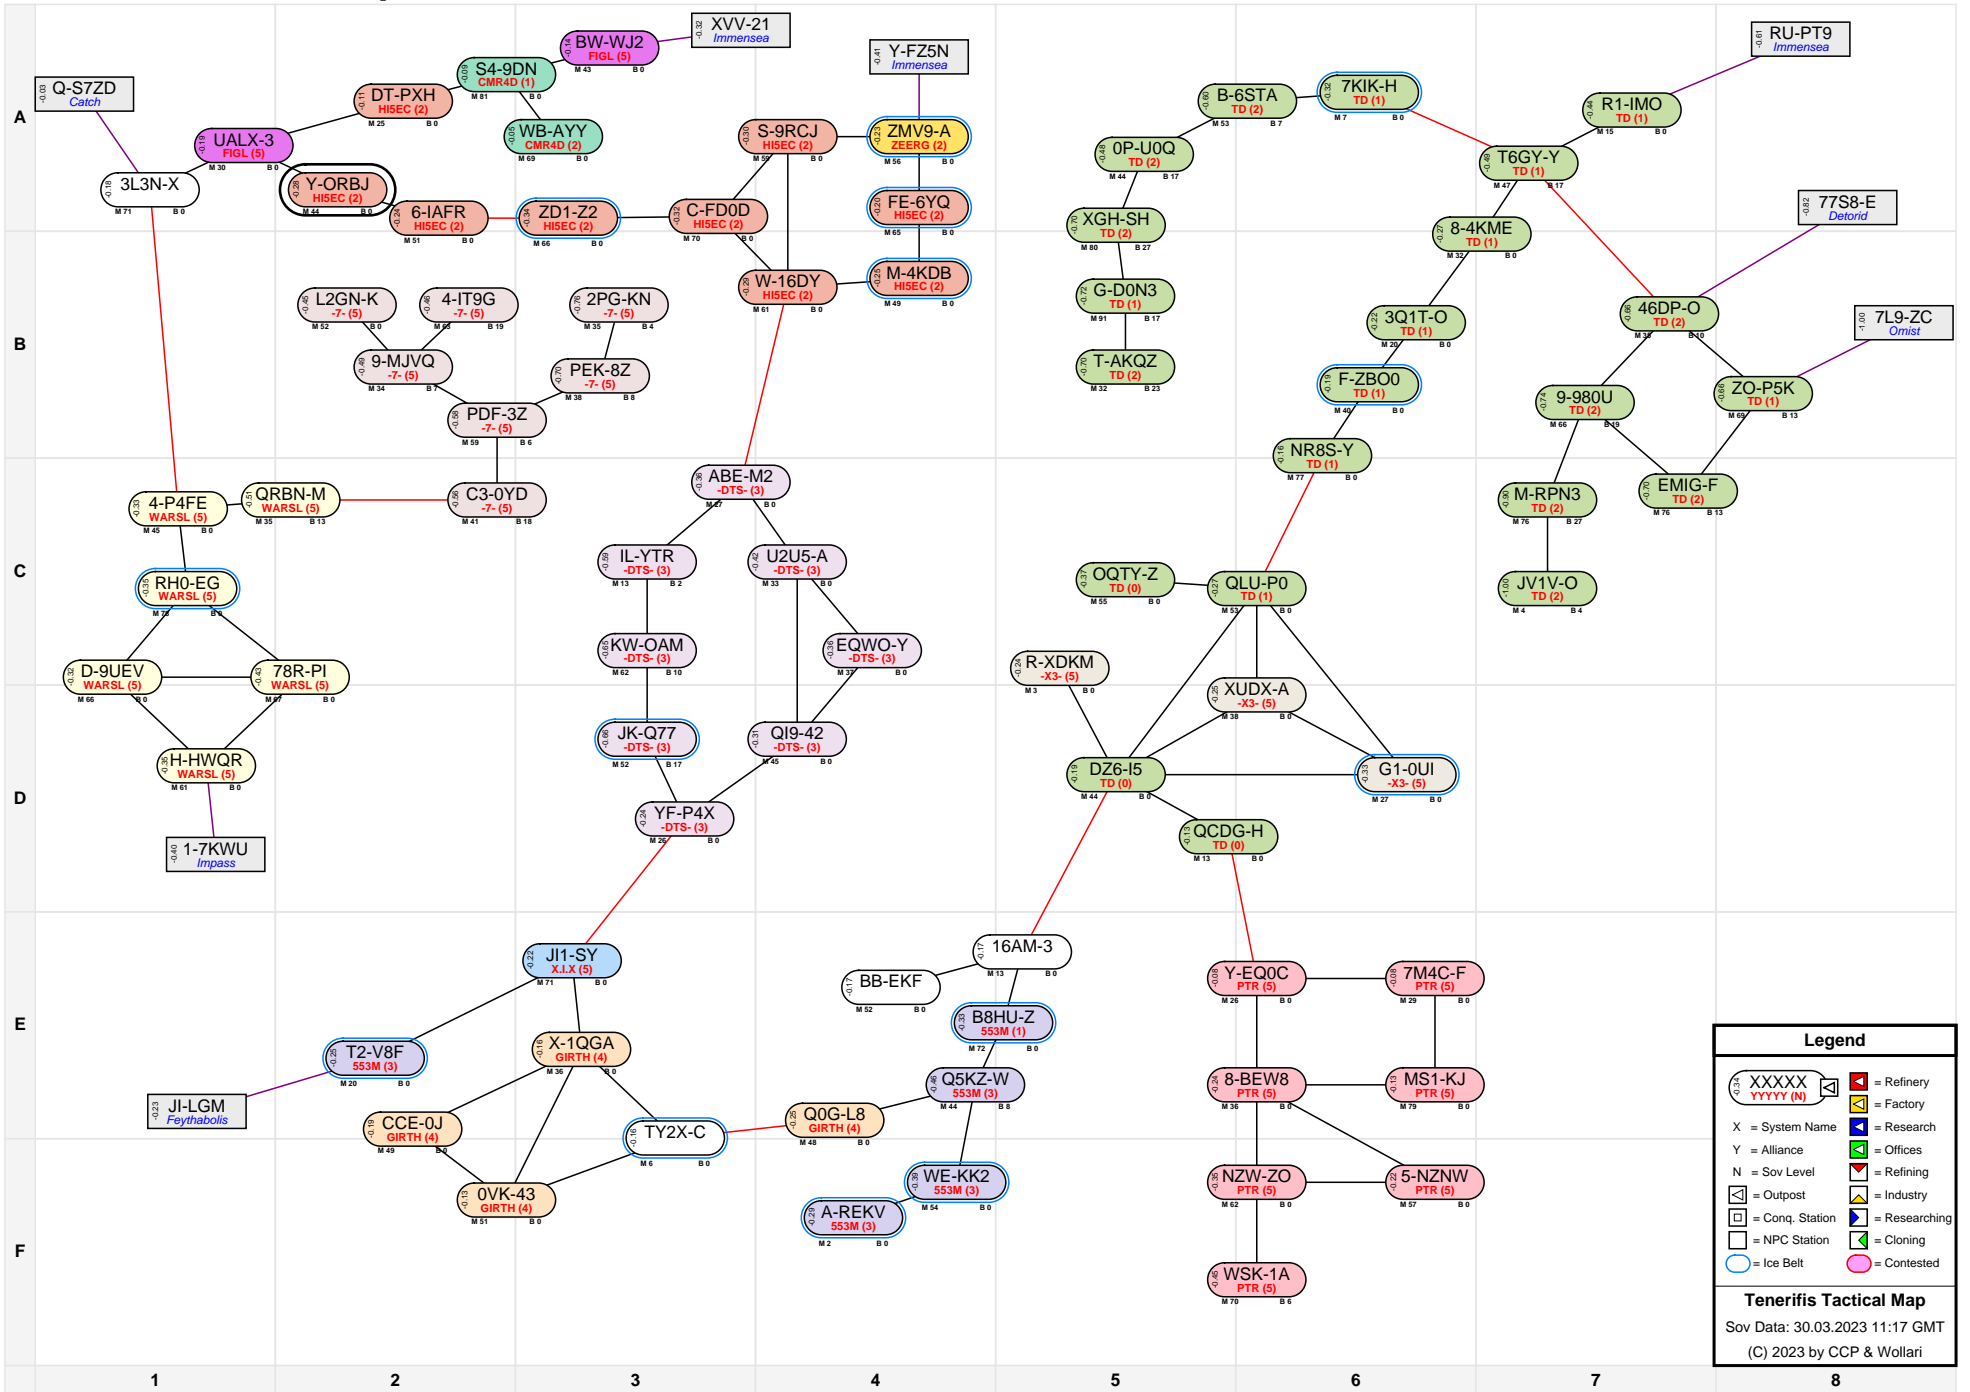

Tenerifis Tactical Map

Legend

- XXXXX YYYYY (N) = Entity
- X = System Name
- Y = Alliance
- N = Sov Level
- [Square with triangle] = Outpost
- [Square with triangle] = Conq. Station
- [Square with triangle] = NPC Station
- [Circle] = Ice Belt
- [Circle] = Contested
- [Red triangle] = Refinery
- [Yellow triangle] = Factory
- [Green triangle] = Research
- [Blue triangle] = Offices
- [Red triangle] = Refining
- [Yellow triangle] = Industry
- [Green triangle] = Researching
- [Green triangle] = Cloning

Tenerifis Tactical Map
 Sov Data: 30.03.2023 11:17 GMT
 (C) 2023 by CCP & Wollari