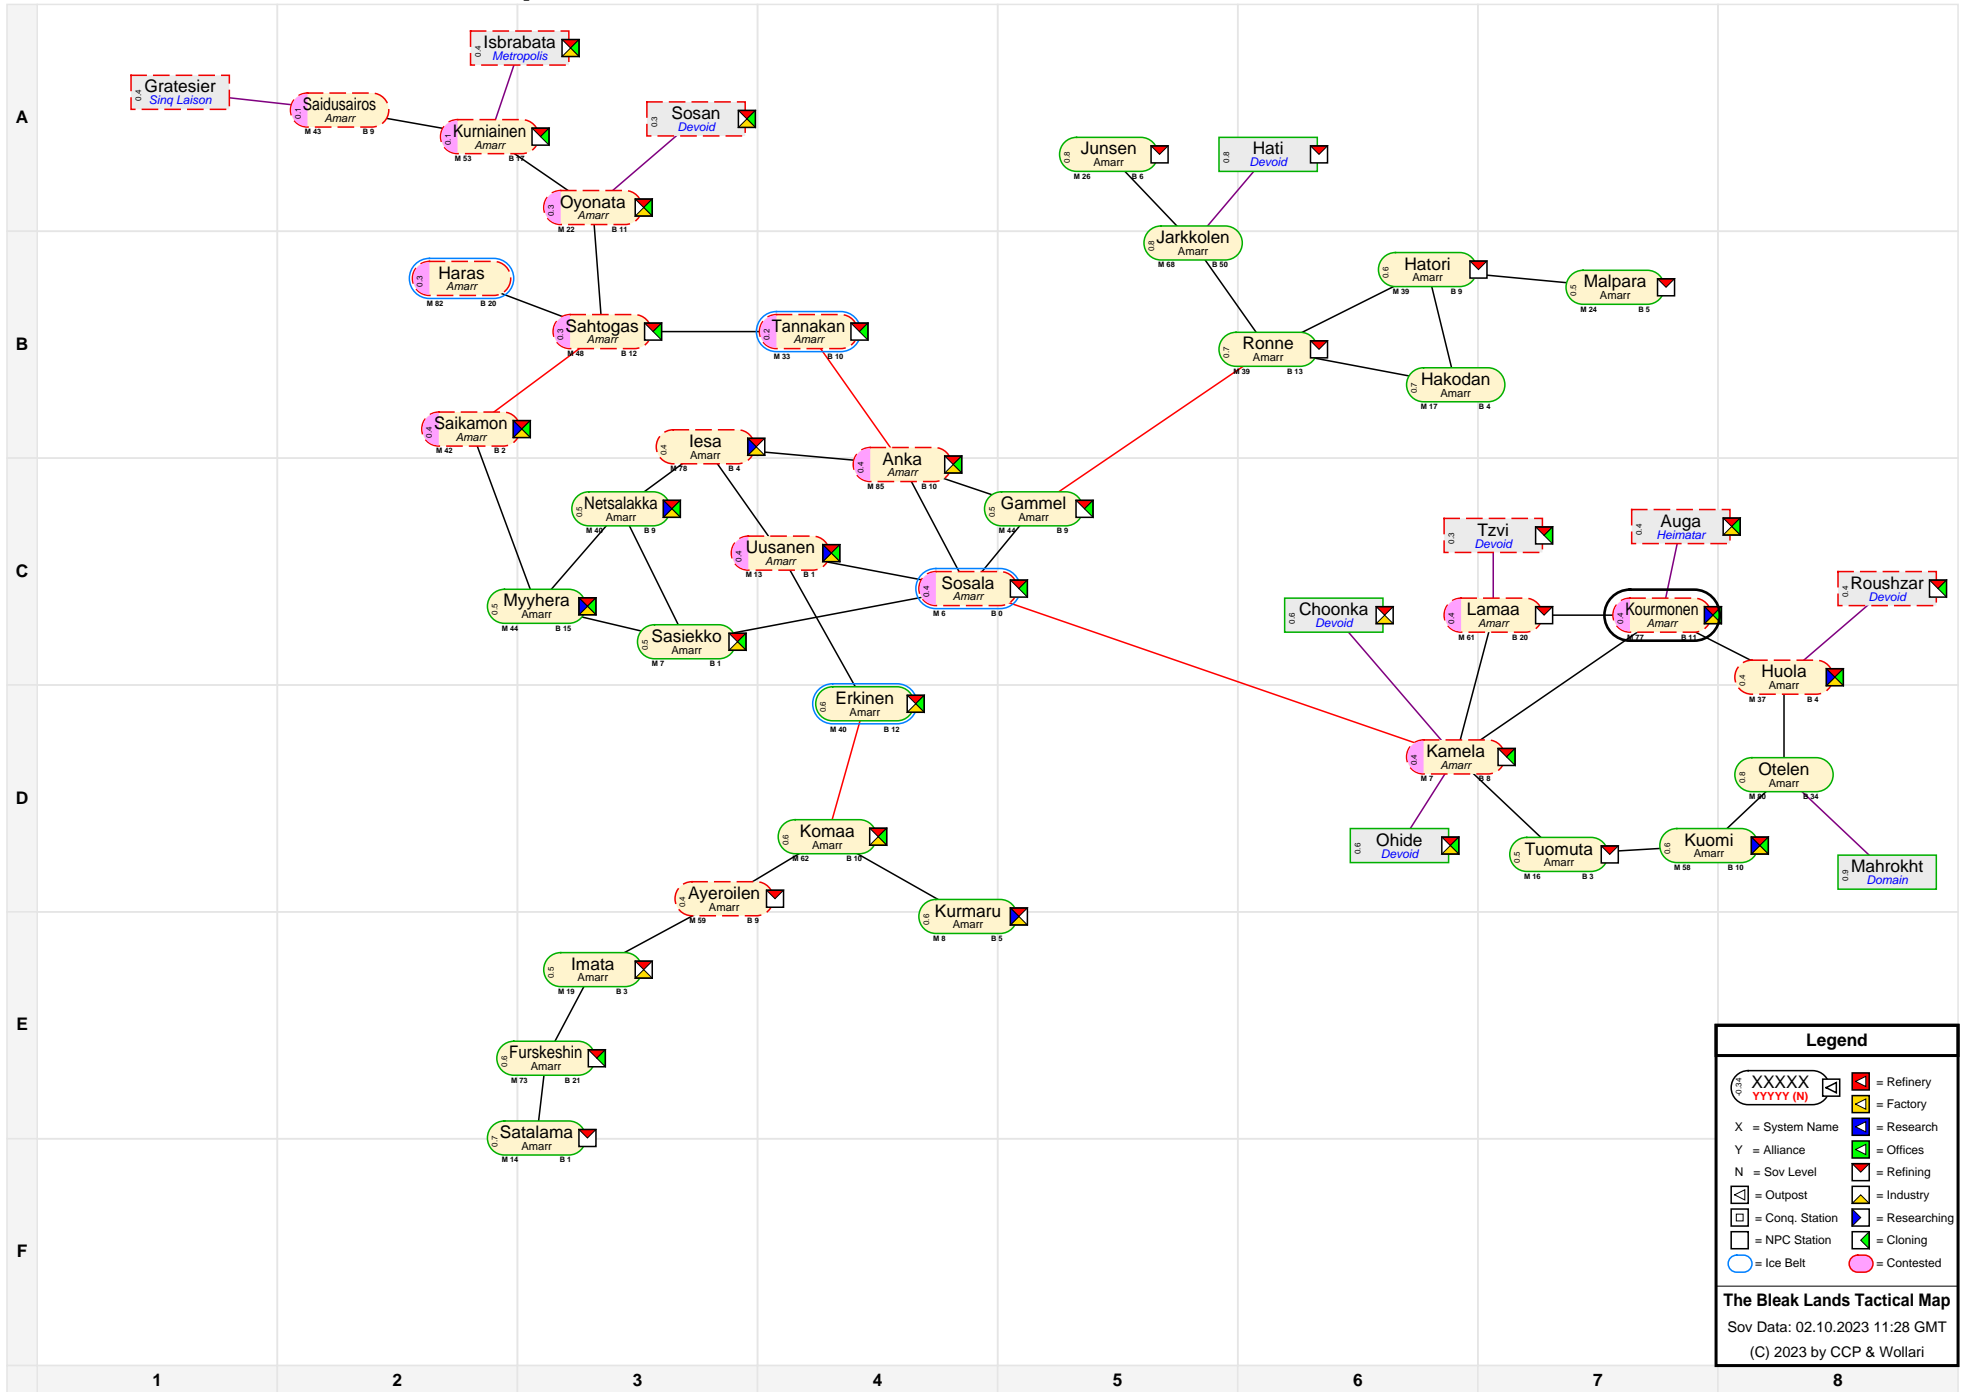

# The Bleak Lands Tactical Map

Legend	
	= Refinery
	= Factory
	= Research
	= Offices
	= Refining
	= Outpost
	= Conq. Station
	= NPC Station
	= Cloning
	= Ice Belt
	= Contested

**The Bleak Lands Tactical Map**  
 Sov Data: 02.10.2023 11:28 GMT  
 (C) 2023 by CCP & Wollari