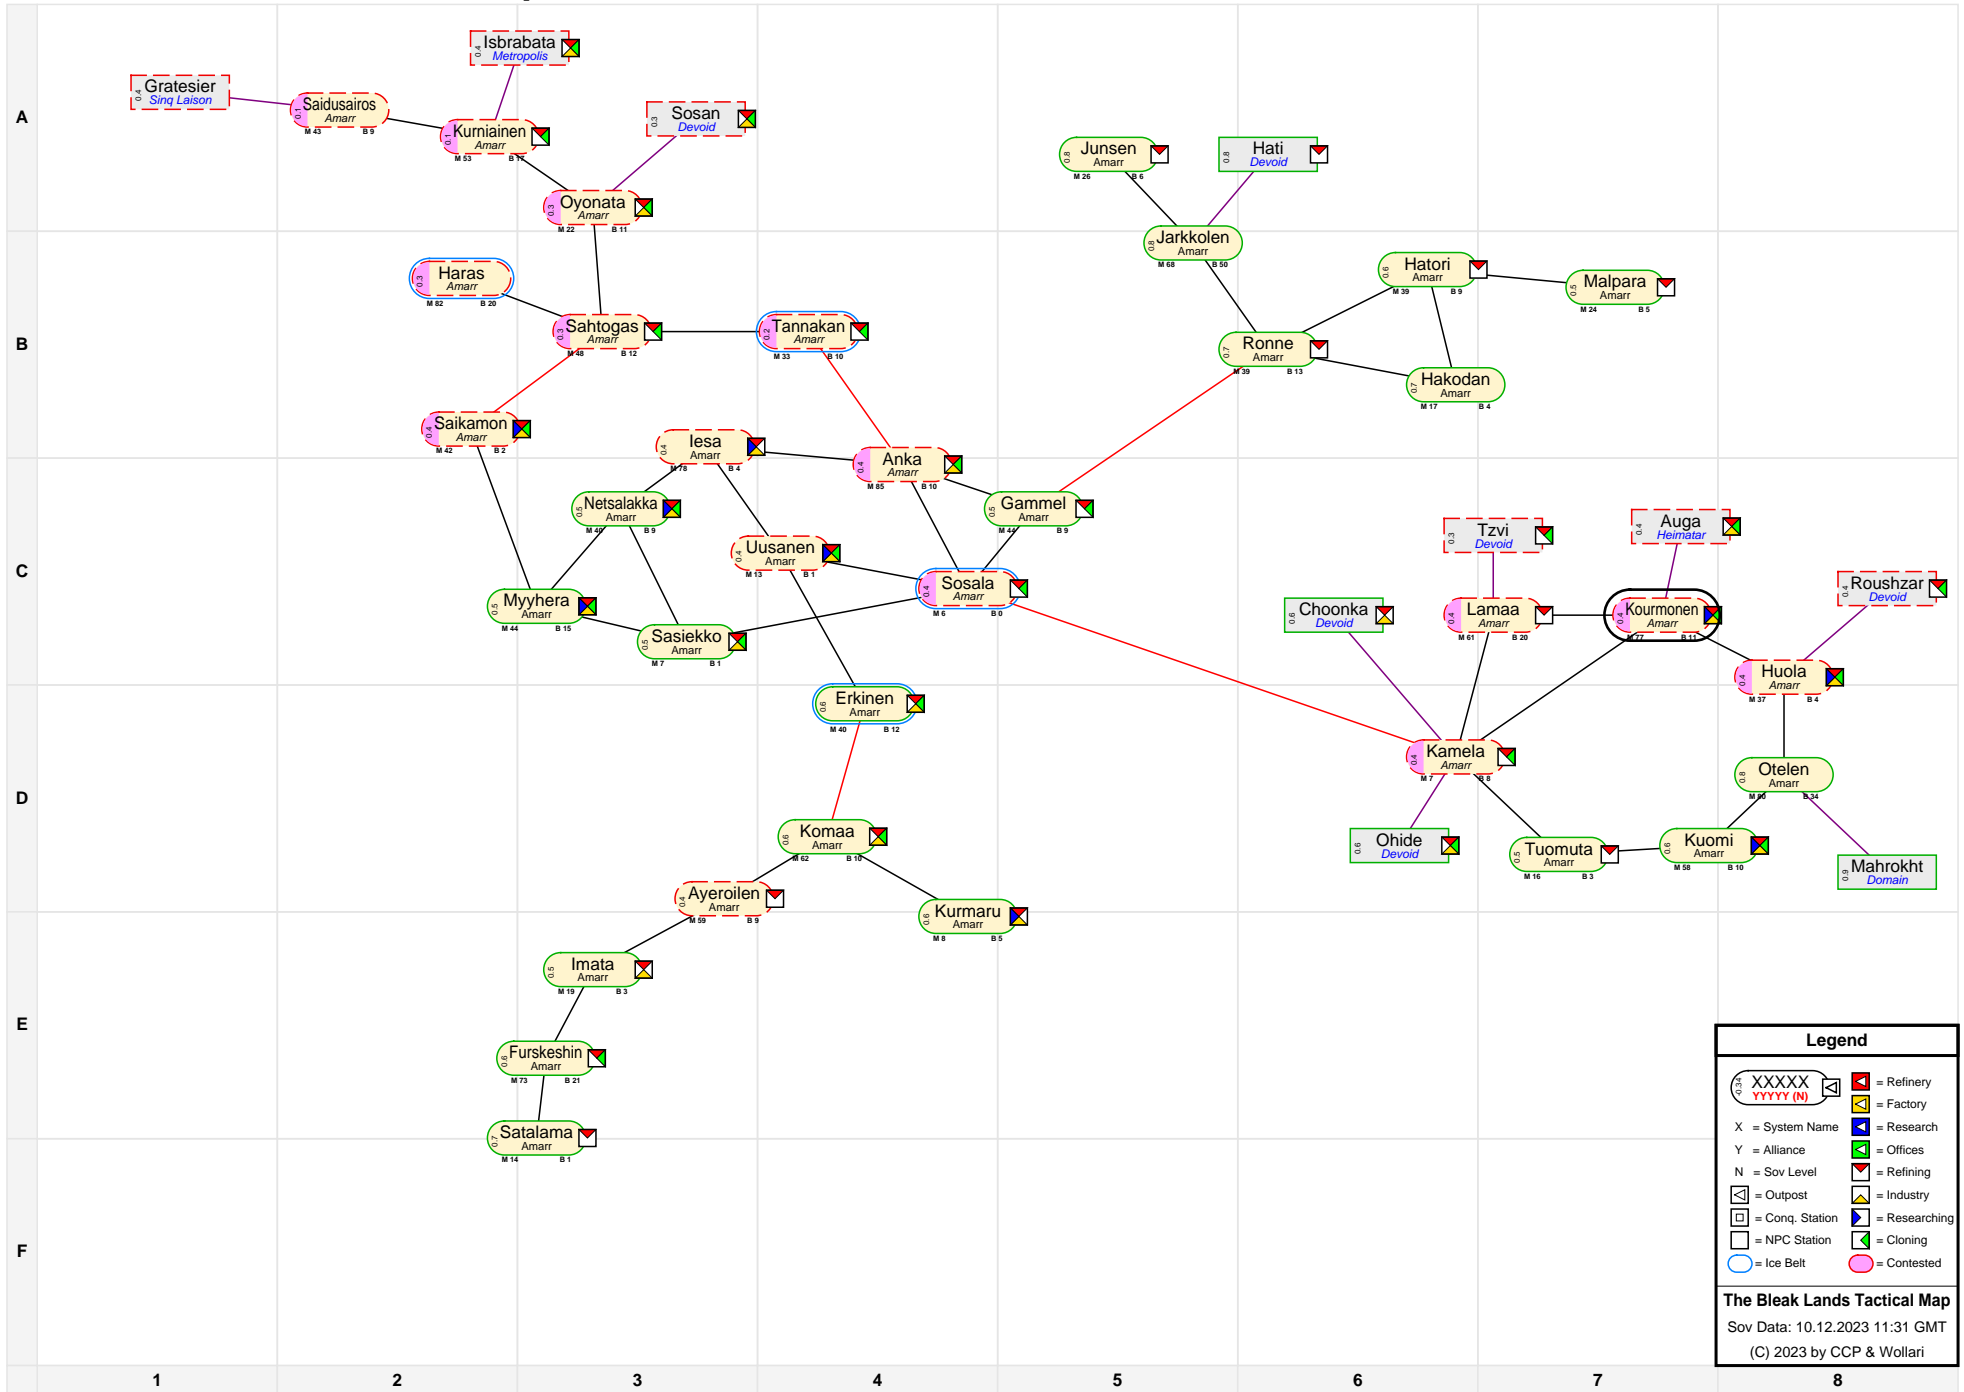

The Bleak Lands Tactical Map

Legend

- XXXXX (M) YYYYY (N) = Station Name and Coordinates
- [Red Square] = Refinery
- [Yellow Square] = Factory
- X = System Name
- Y = Alliance
- N = Sov Level
- [Green Square] = Research
- [Blue Square] = Offices
- [Red Square] = Refining
- [Green Square] = Industry
- [Blue Square] = Outpost
- [Green Square] = Researching
- [Blue Square] = Conq. Station
- [Green Square] = Cloning
- [Blue Square] = NPC Station
- [Pink Circle] = Contested

The Bleak Lands Tactical Map
 Sov Data: 10.12.2023 11:31 GMT
 (C) 2023 by CCP & Wollari