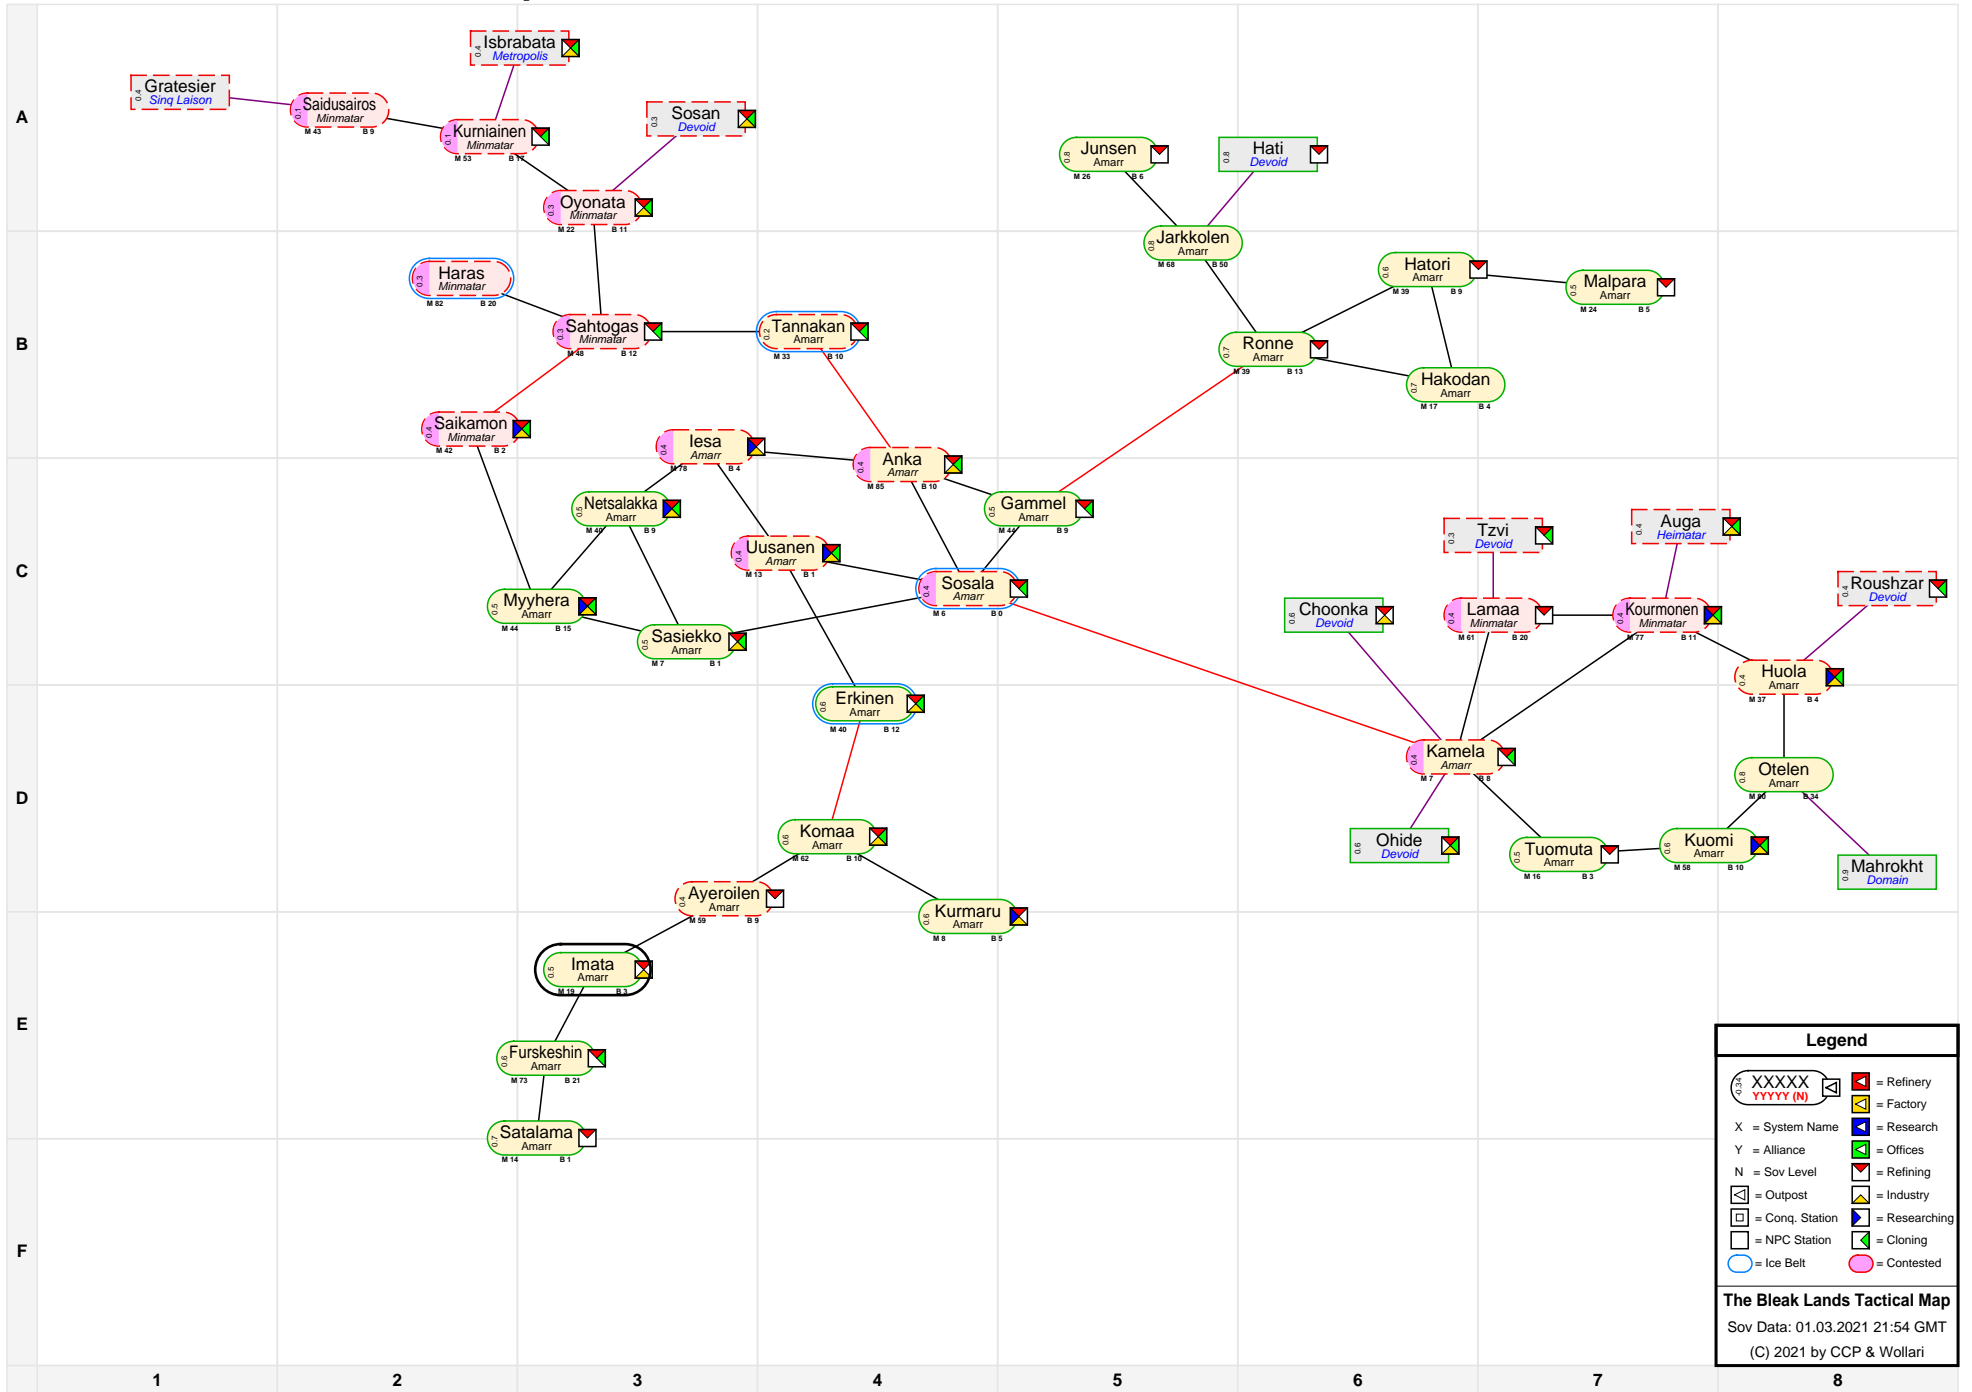

# The Bleak Lands Tactical Map

Legend	
	= Refinery
	= Factory
X = System Name	= Research
Y = Alliance	= Offices
N = Sov Level	= Refining
	= Industry
	= Researching
	= Cloning
	= Contested

**The Bleak Lands Tactical Map**  
 Sov Data: 01.03.2021 21:54 GMT  
 (C) 2021 by CCP & Wollari