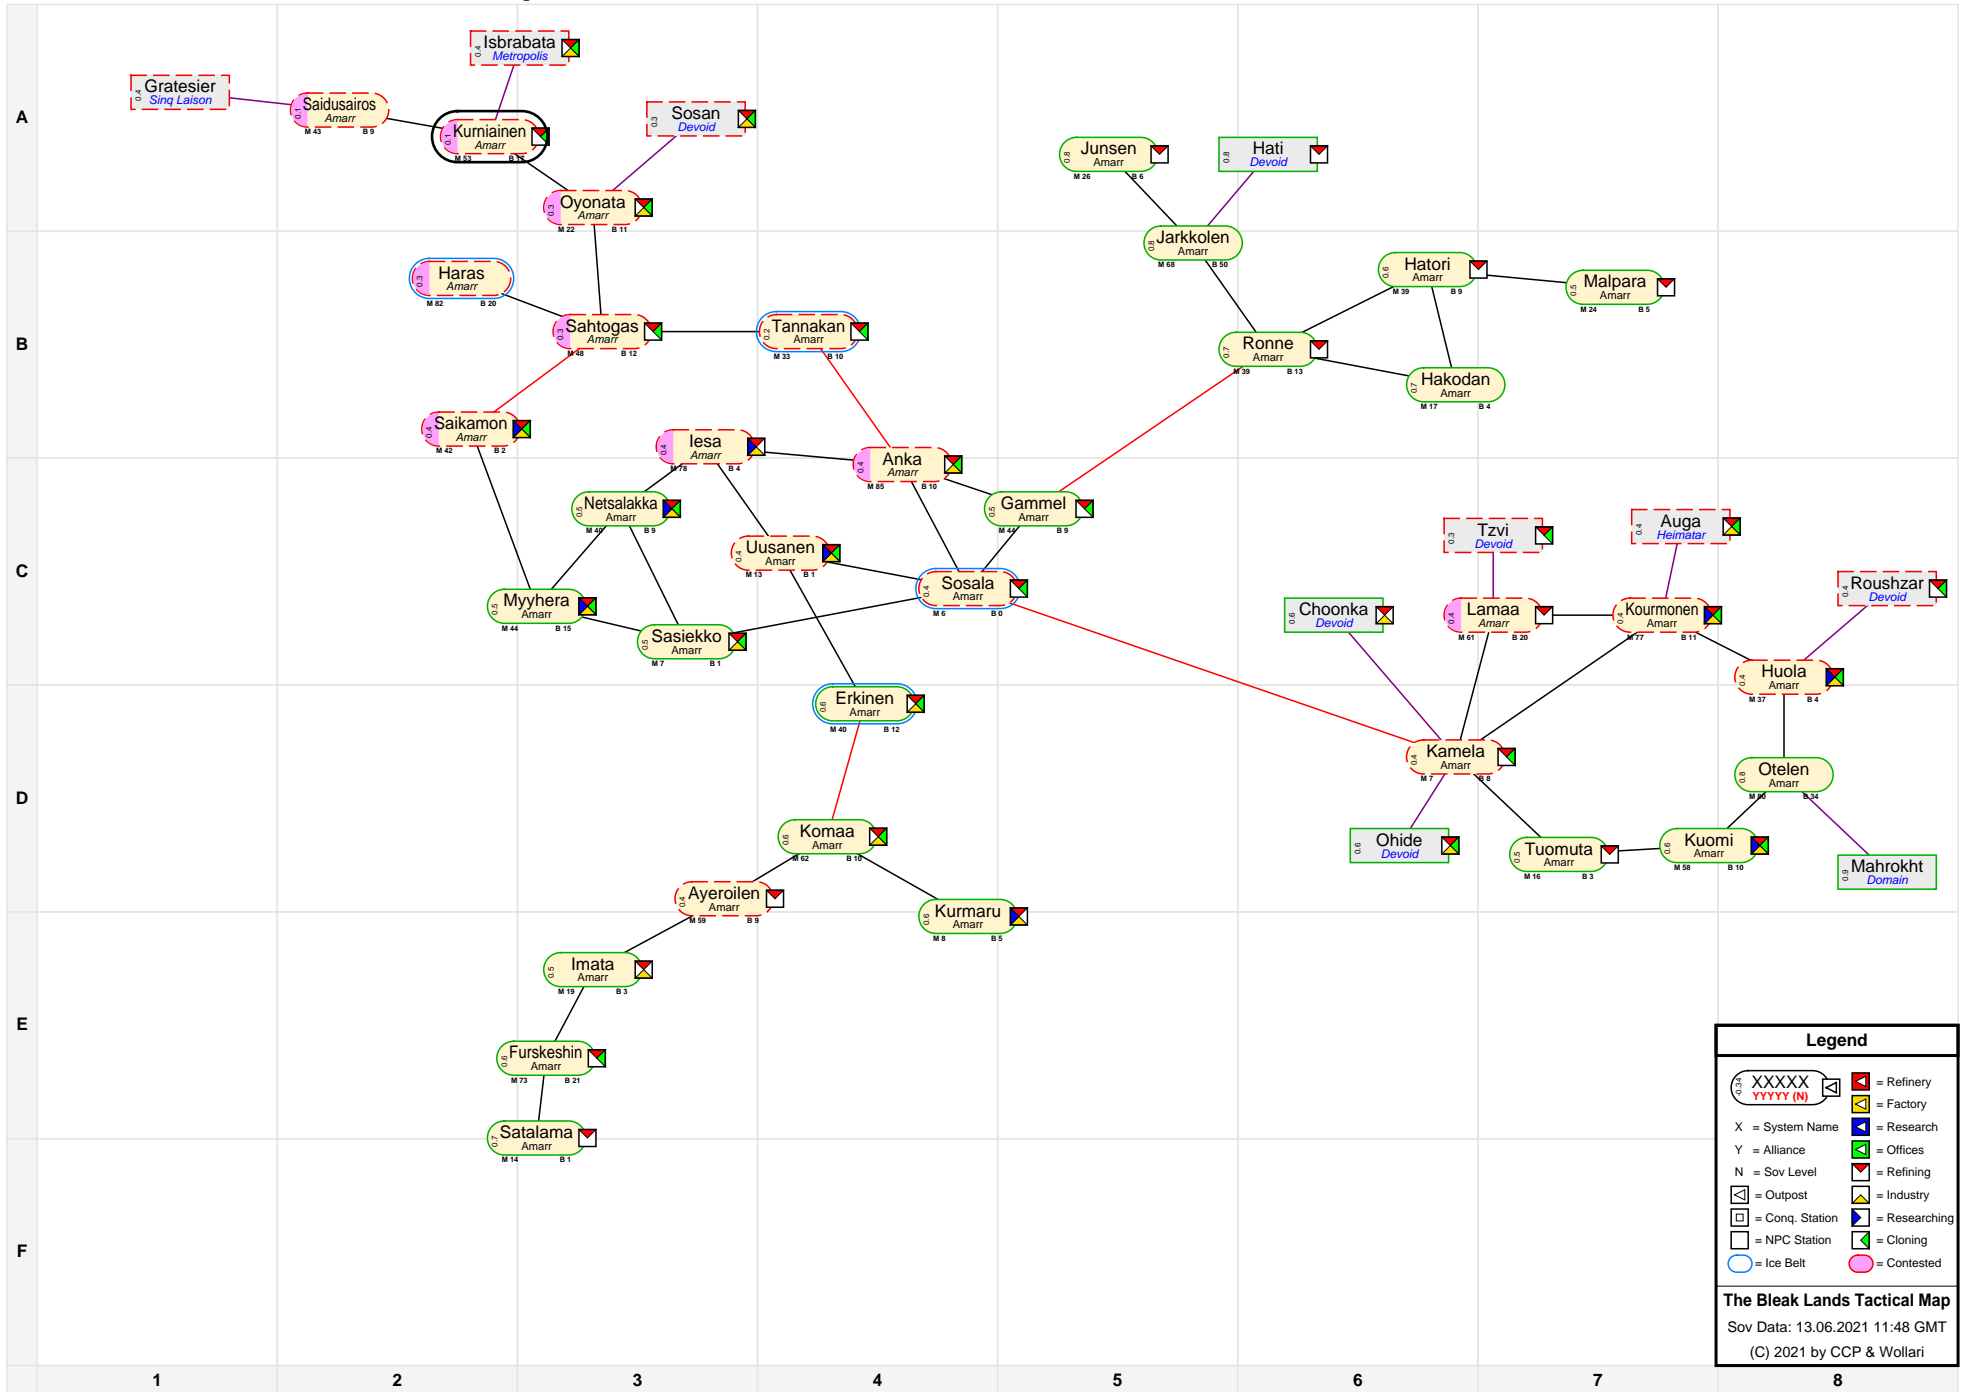

The Bleak Lands Tactical Map

Legend	

The Bleak Lands Tactical Map
 Sov Data: 13.06.2021 11:48 GMT
 (C) 2021 by CCP & Wollari