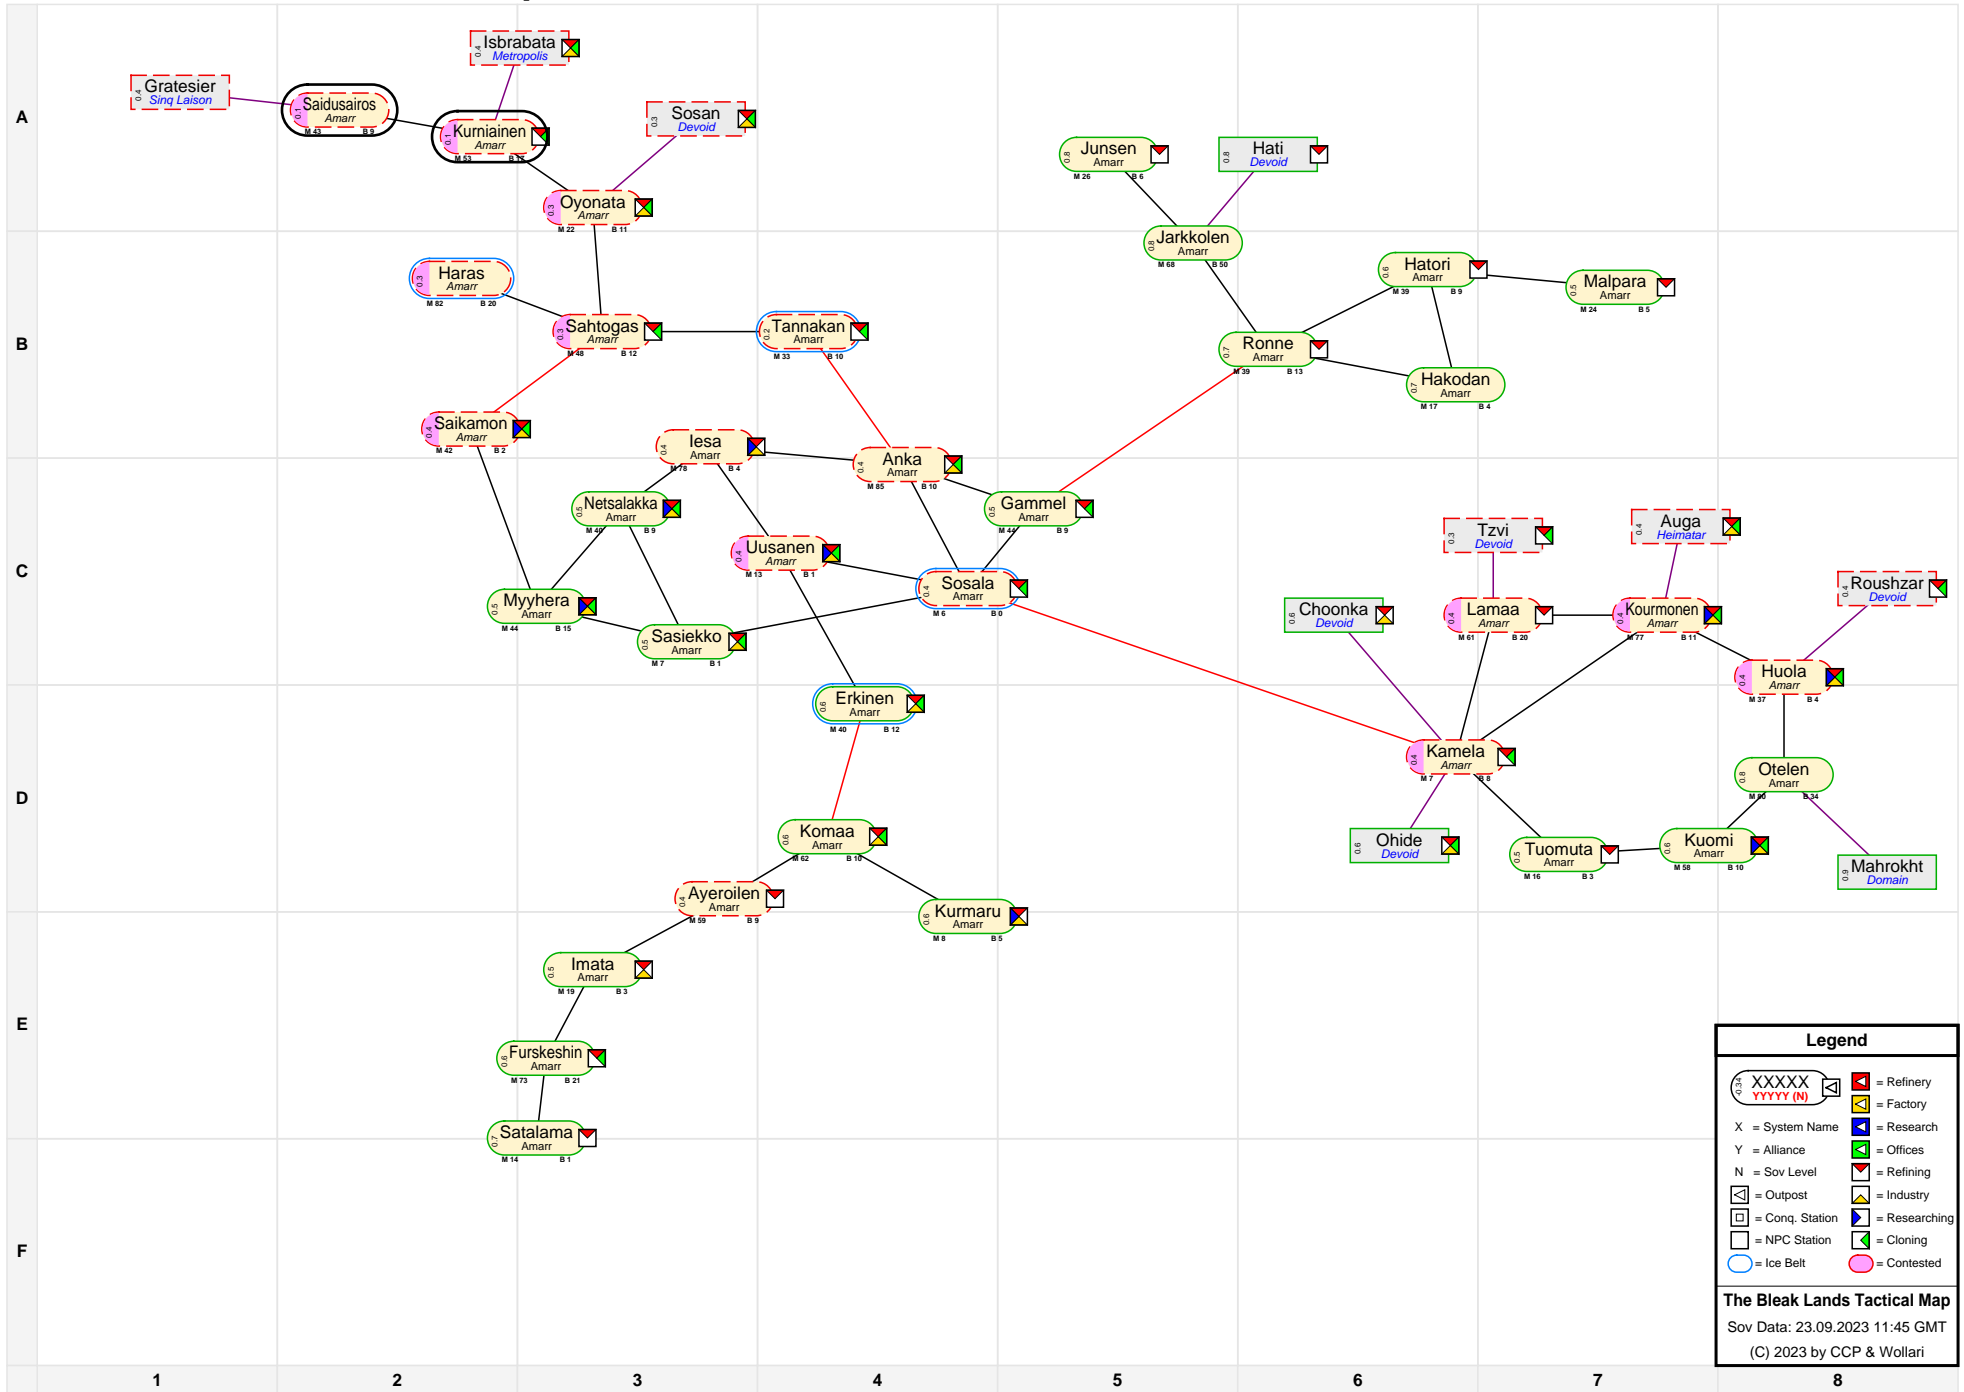

The Bleak Lands Tactical Map

Legend

- XXXXX (M) / YYYYY (N) = Station Name
- X = System Name
- Y = Alliance
- N = Sov Level
- [Icon] = Outpost
- [Icon] = Conq. Station
- [Icon] = NPC Station
- [Icon] = Refinery
- [Icon] = Factory
- [Icon] = Research
- [Icon] = Offices
- [Icon] = Refining
- [Icon] = Industry
- [Icon] = Researching
- [Icon] = Cloning
- [Icon] = Ice Belt
- [Icon] = Contested

The Bleak Lands Tactical Map
 Sov Data: 23.09.2023 11:45 GMT
 (C) 2023 by CCP & Wollari