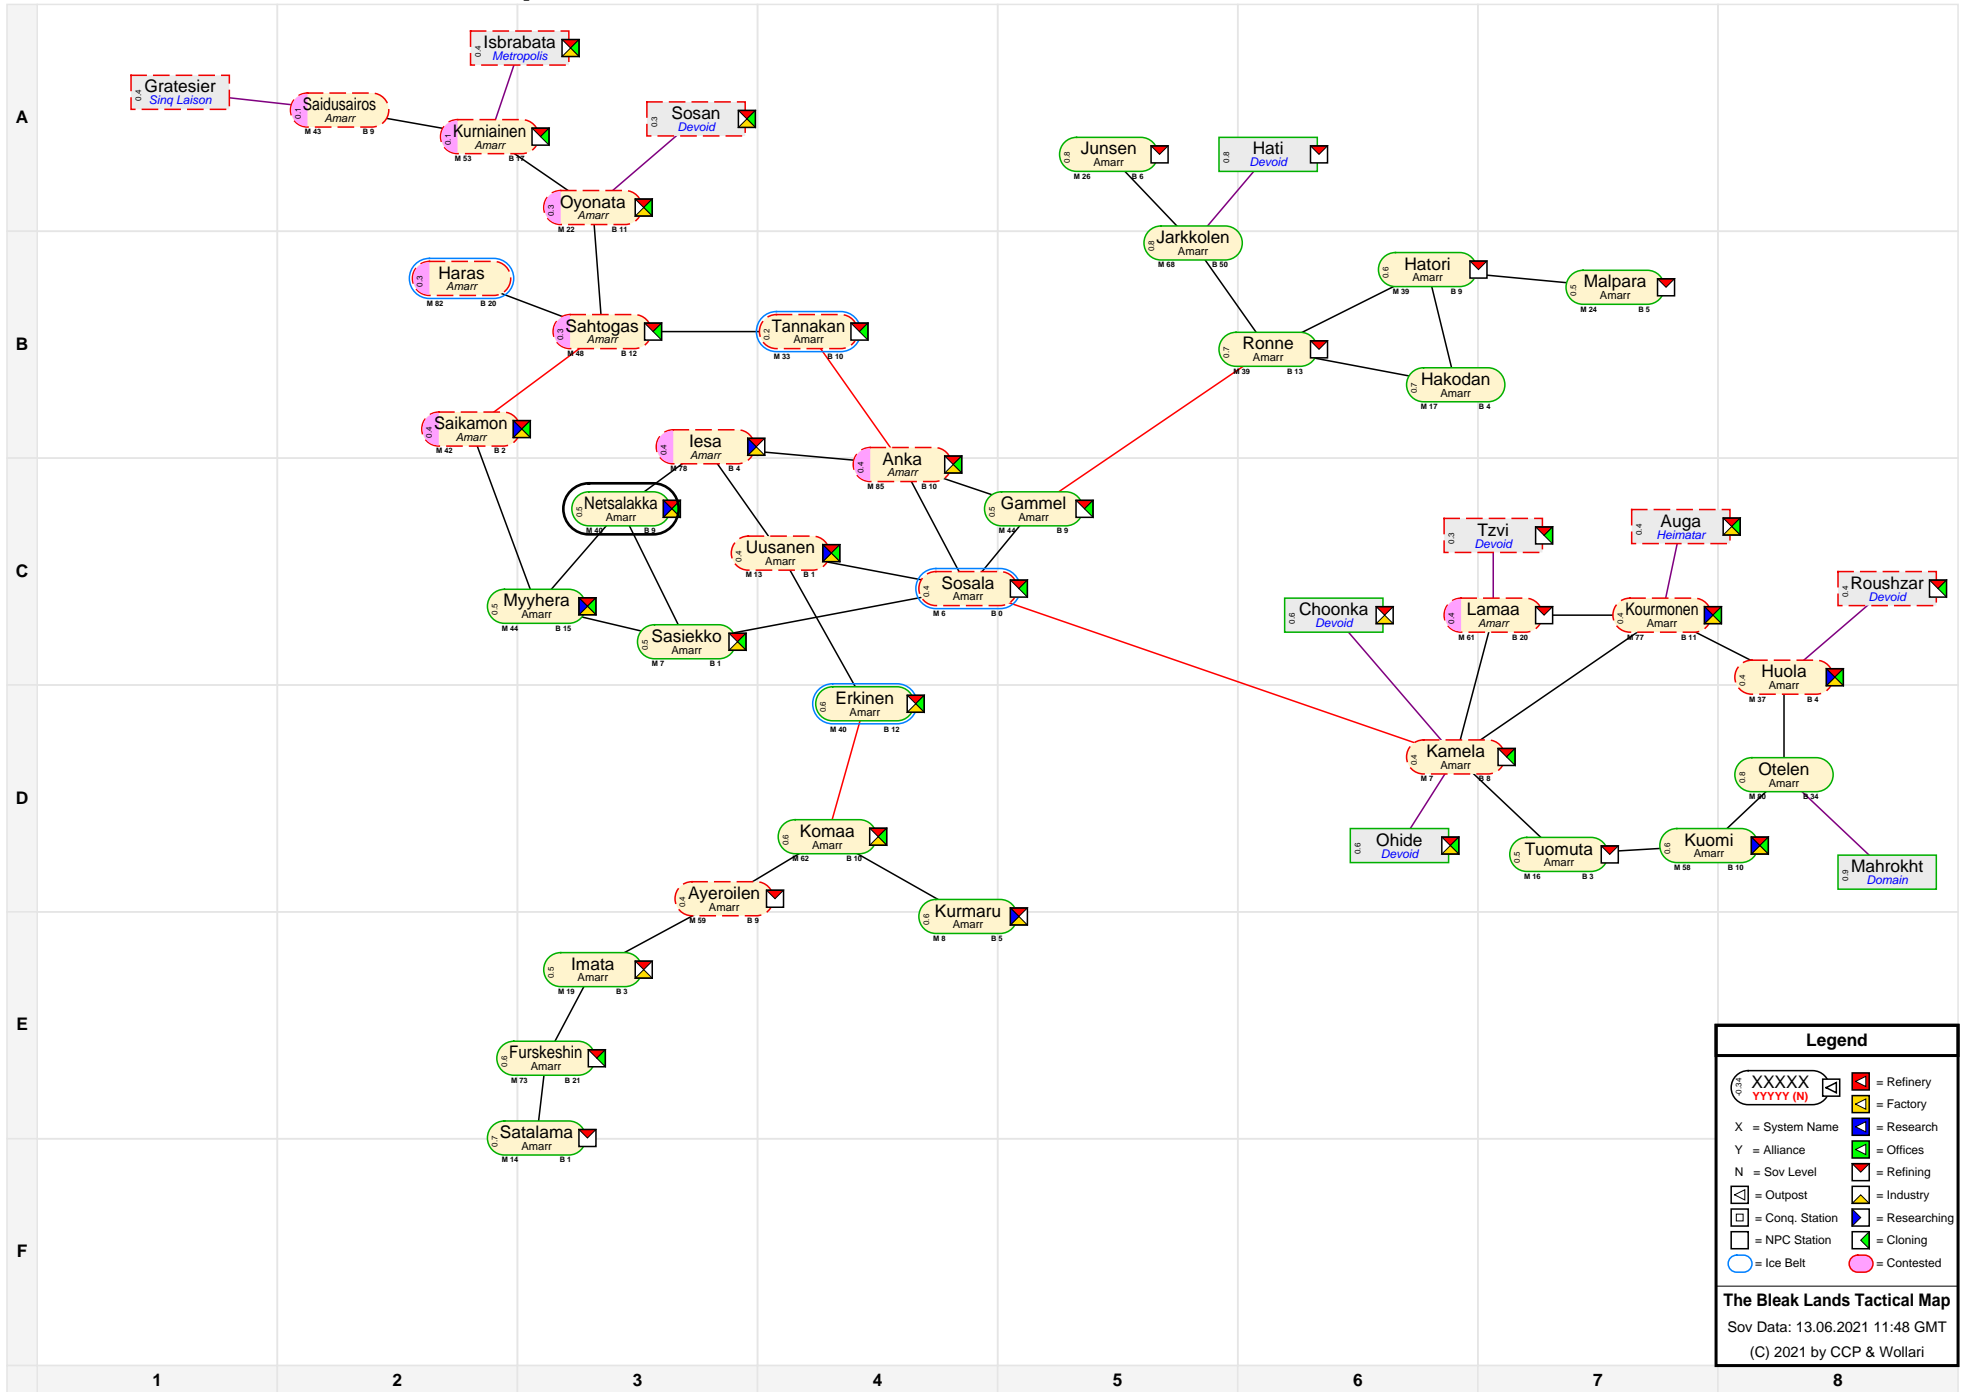

# The Bleak Lands Tactical Map

Legend	

**The Bleak Lands Tactical Map**  
 Sov Data: 13.06.2021 11:48 GMT  
 (C) 2021 by CCP & Wollari