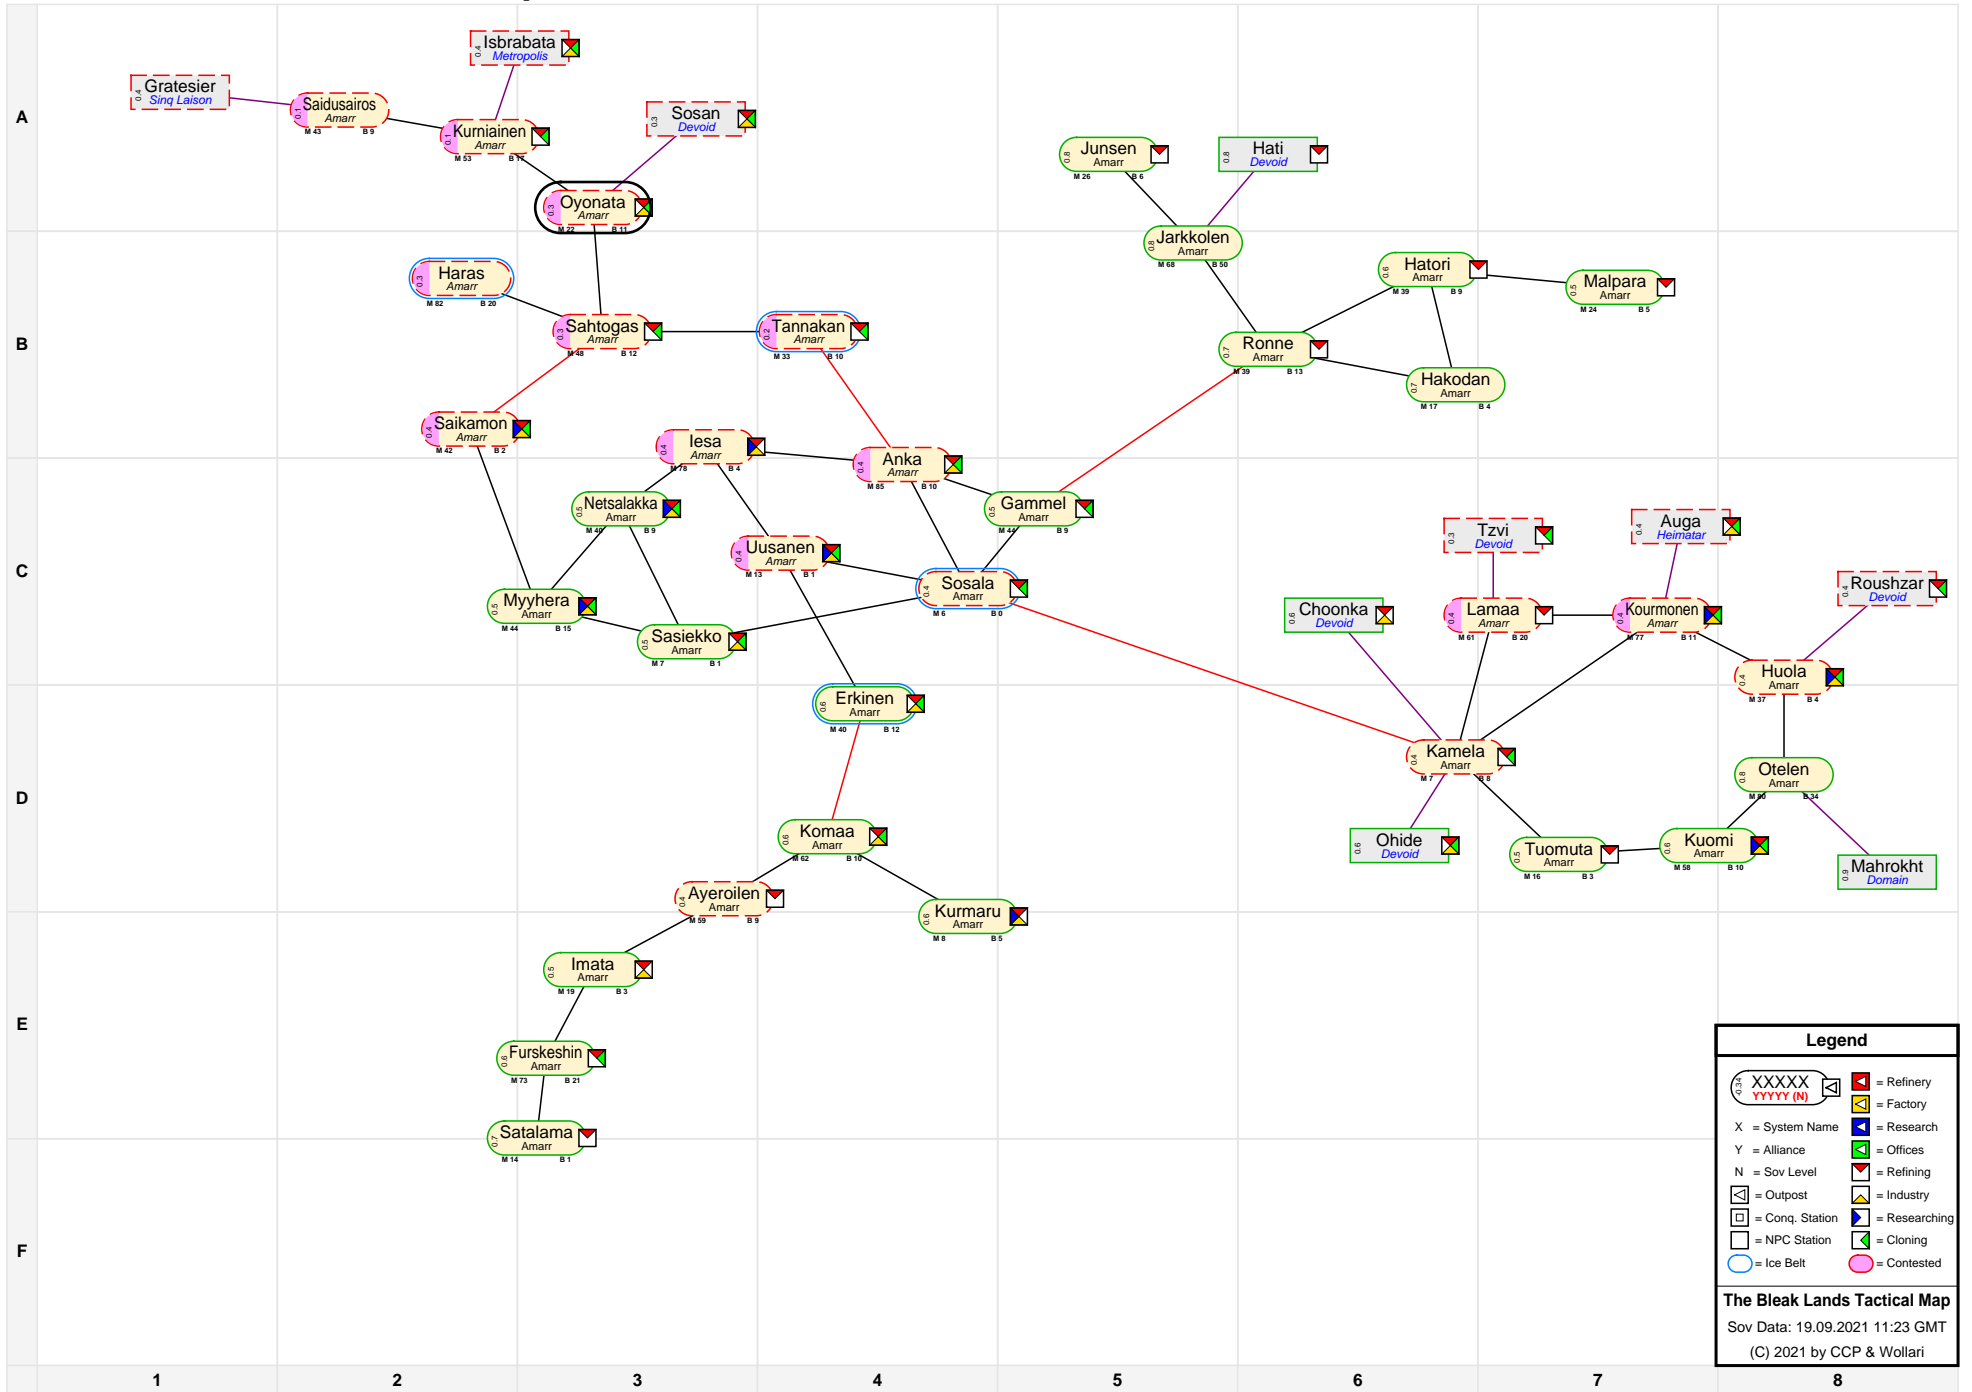

The Bleak Lands Tactical Map

Legend	
X = System Name	
Y = Alliance	
N = Sov Level	

The Bleak Lands Tactical Map
 Sov Data: 19.09.2021 11:23 GMT
 (C) 2021 by CCP & Wollari