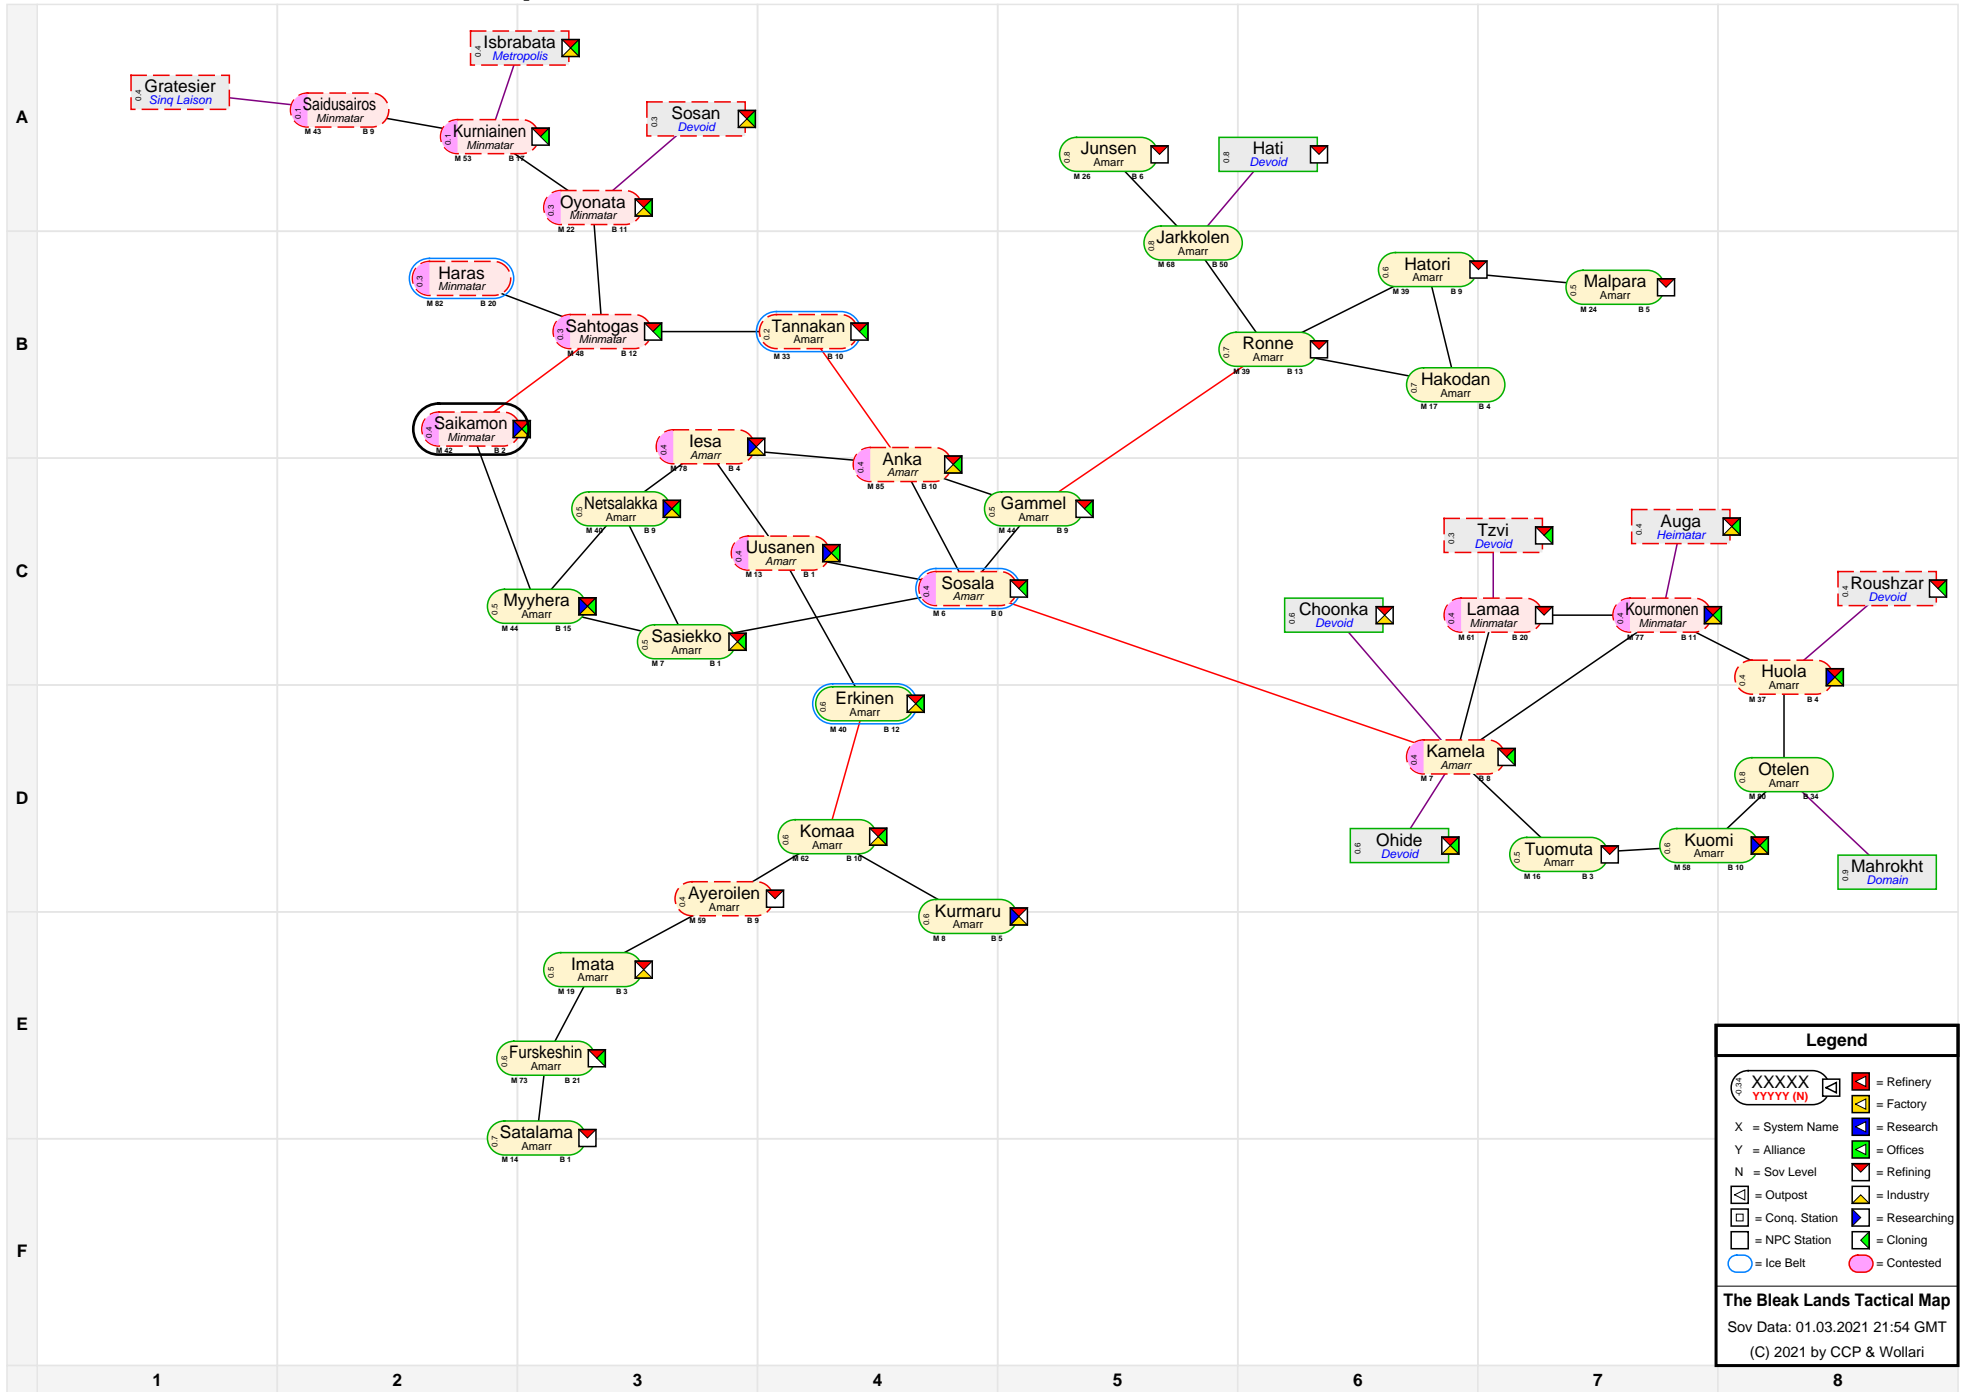

The Bleak Lands Tactical Map

Legend

- XXXXXX (YYYY (N)) = Station Name, Coordinates, and Sov Level
- [Red Square] = Refinery
- [Yellow Square] = Factory
- [Blue Square] = Research
- [Green Square] = Offices
- [Red Square] = Refining
- [Green Square] = Industry
- [Blue Square] = Researching
- [Green Square] = Cloning
- [Blue Square] = Contested
- [Red Square] = NPC Station
- [Blue Square] = Ice Belt

The Bleak Lands Tactical Map
 Sov Data: 01.03.2021 21:54 GMT
 (C) 2021 by CCP & Wollari