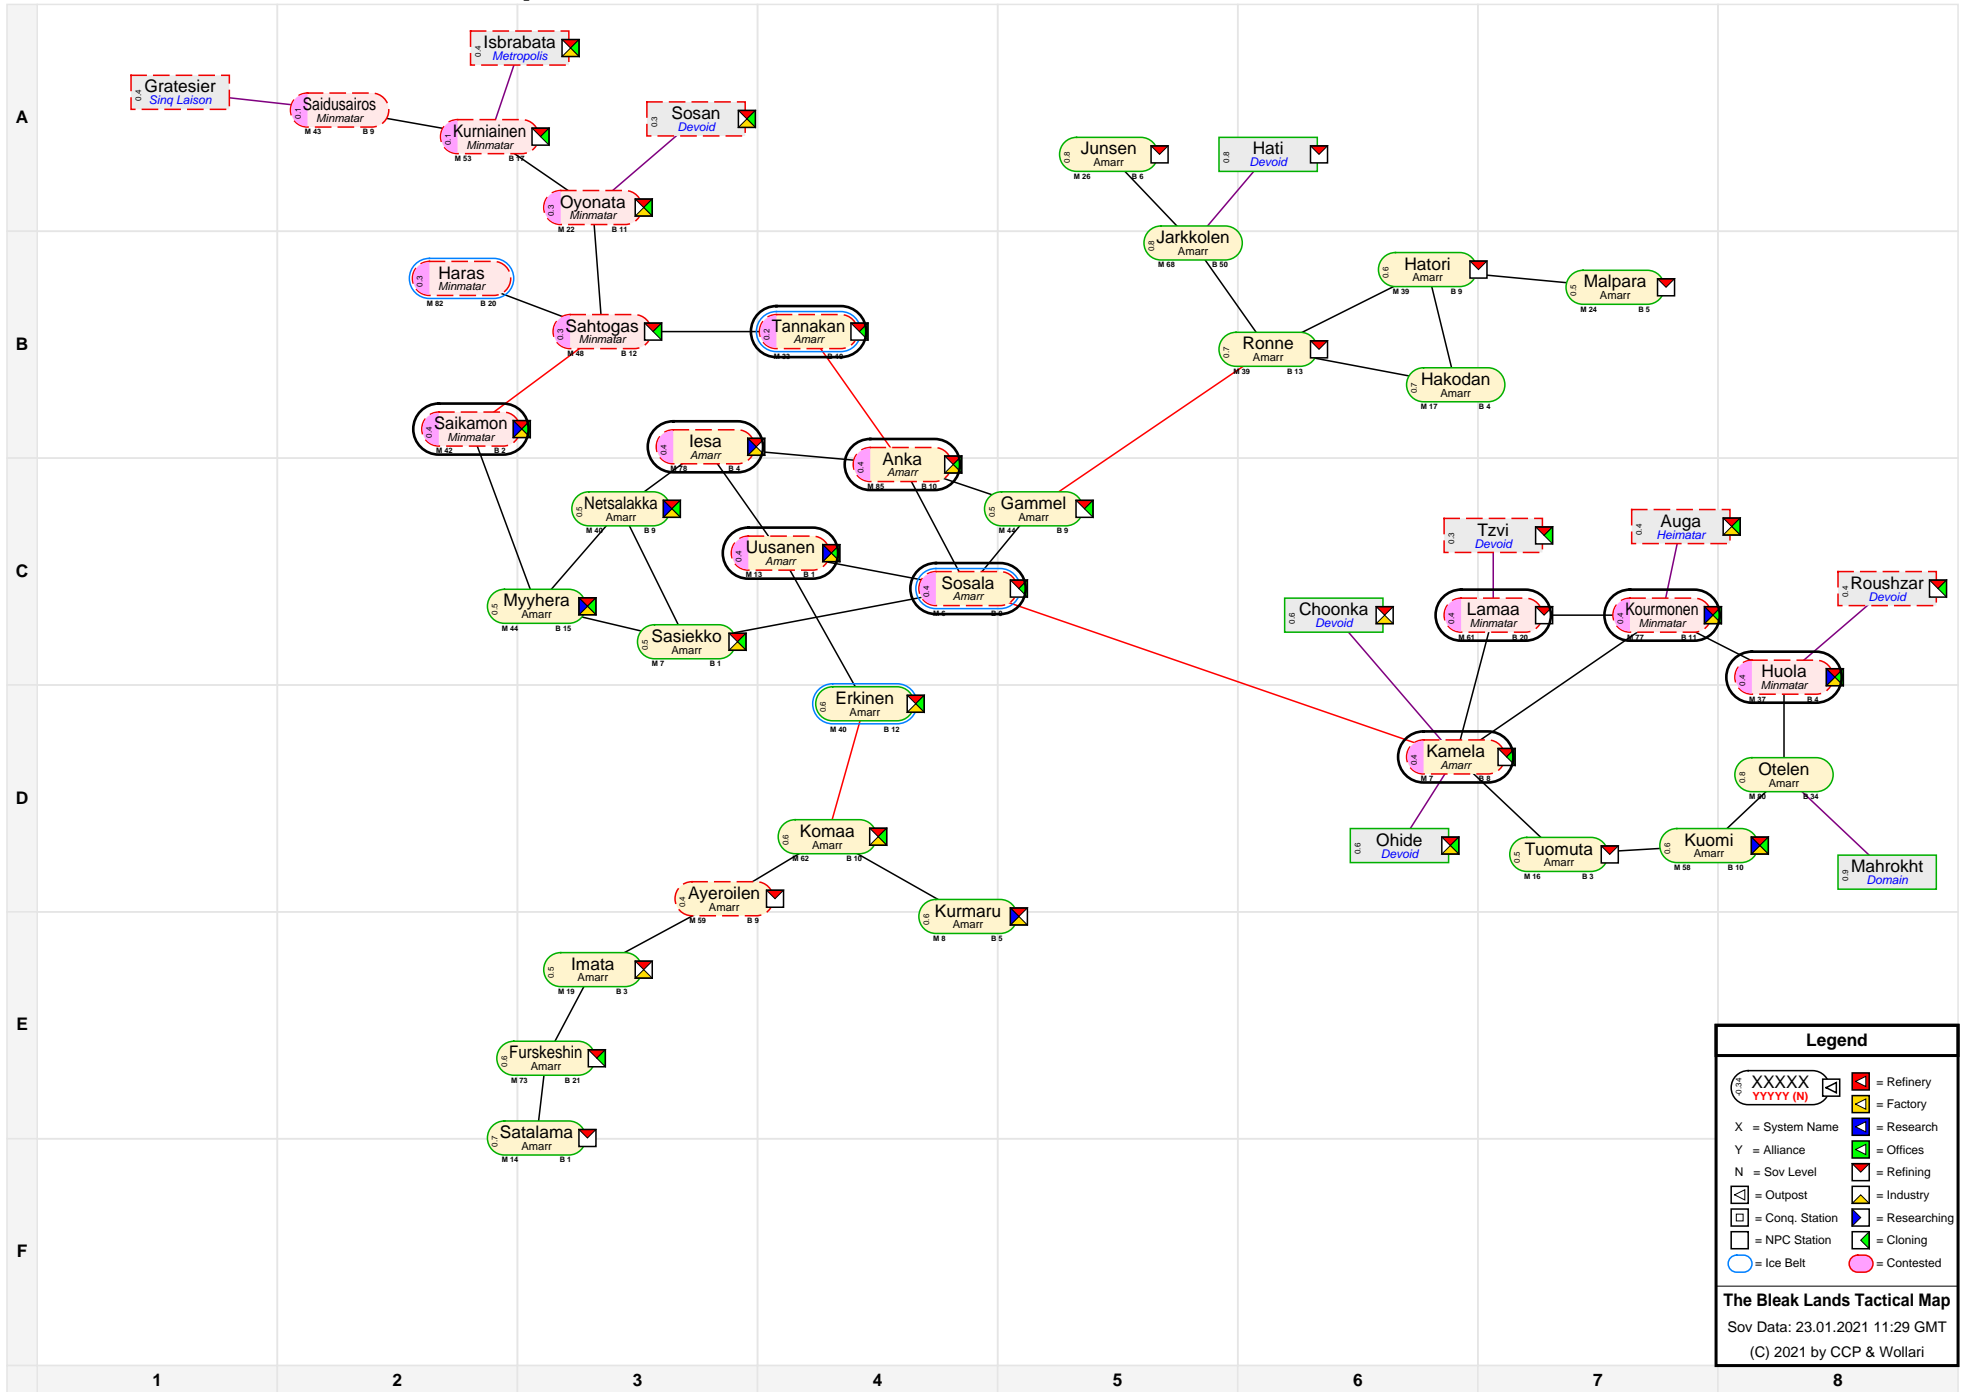

# The Bleak Lands Tactical Map

Legend	

**The Bleak Lands Tactical Map**  
 Sov Data: 23.01.2021 11:29 GMT  
 (C) 2021 by CCP & Wollari