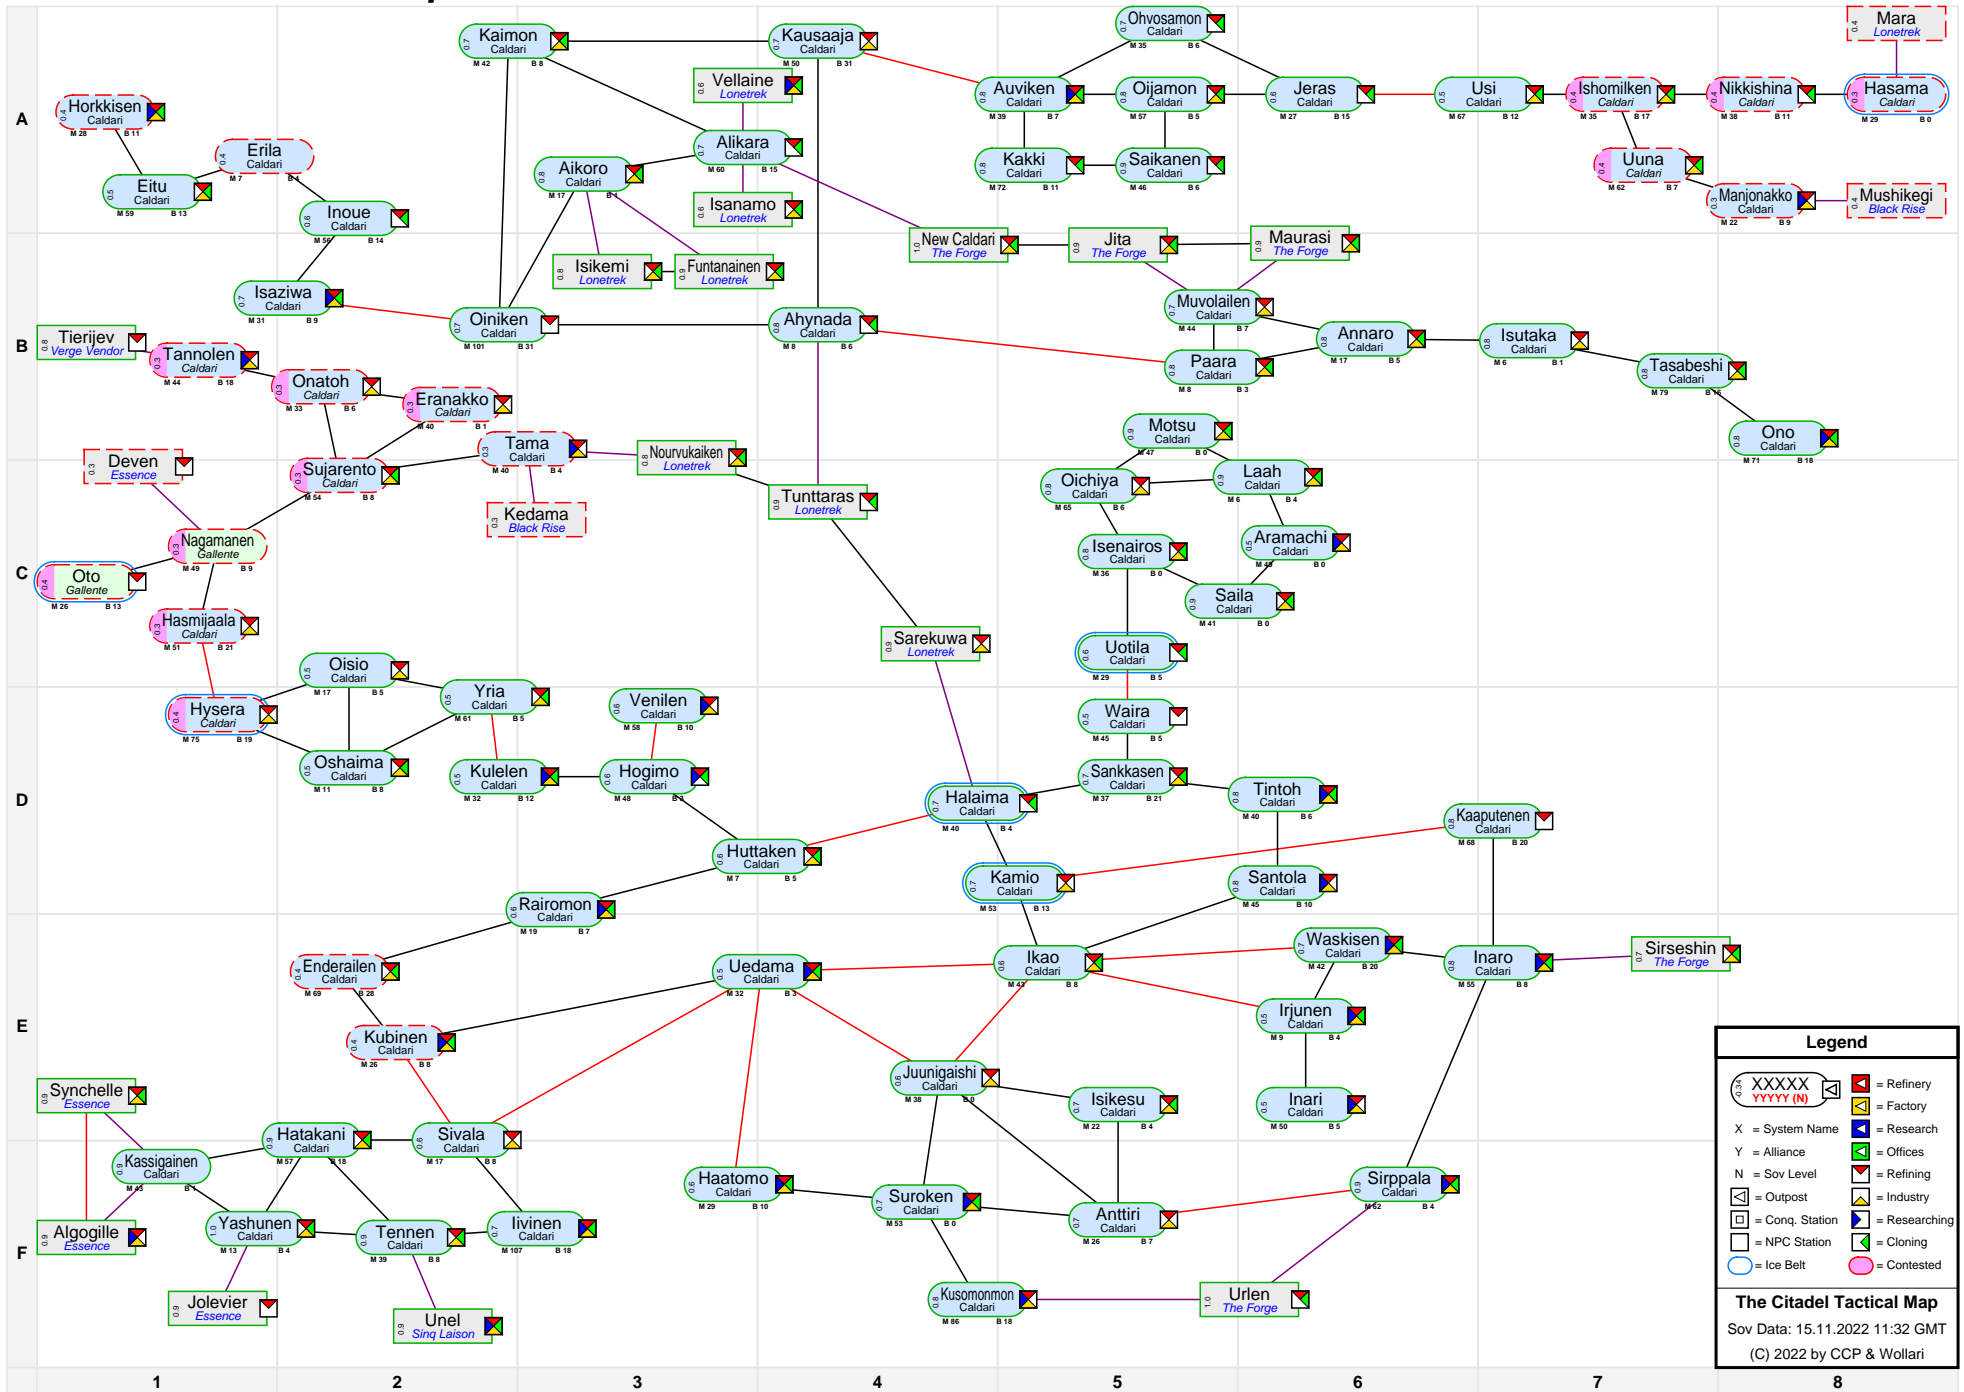

The Citadel Tactical Map

Legend

- XXXXX (with icons) = Refinery
- XXXXX (with icon) = Factory
- X = System Name
- Y = Alliance
- N = Sov Level
- [] = Outpost
- [] = Conq. Station
- [] = Researching
- [] = NPC Station
- [] = Cloning
- [] = Contested

The Citadel Tactical Map
 Sov Data: 15.11.2022 11:32 GMT
 (C) 2022 by CCP & Wollari