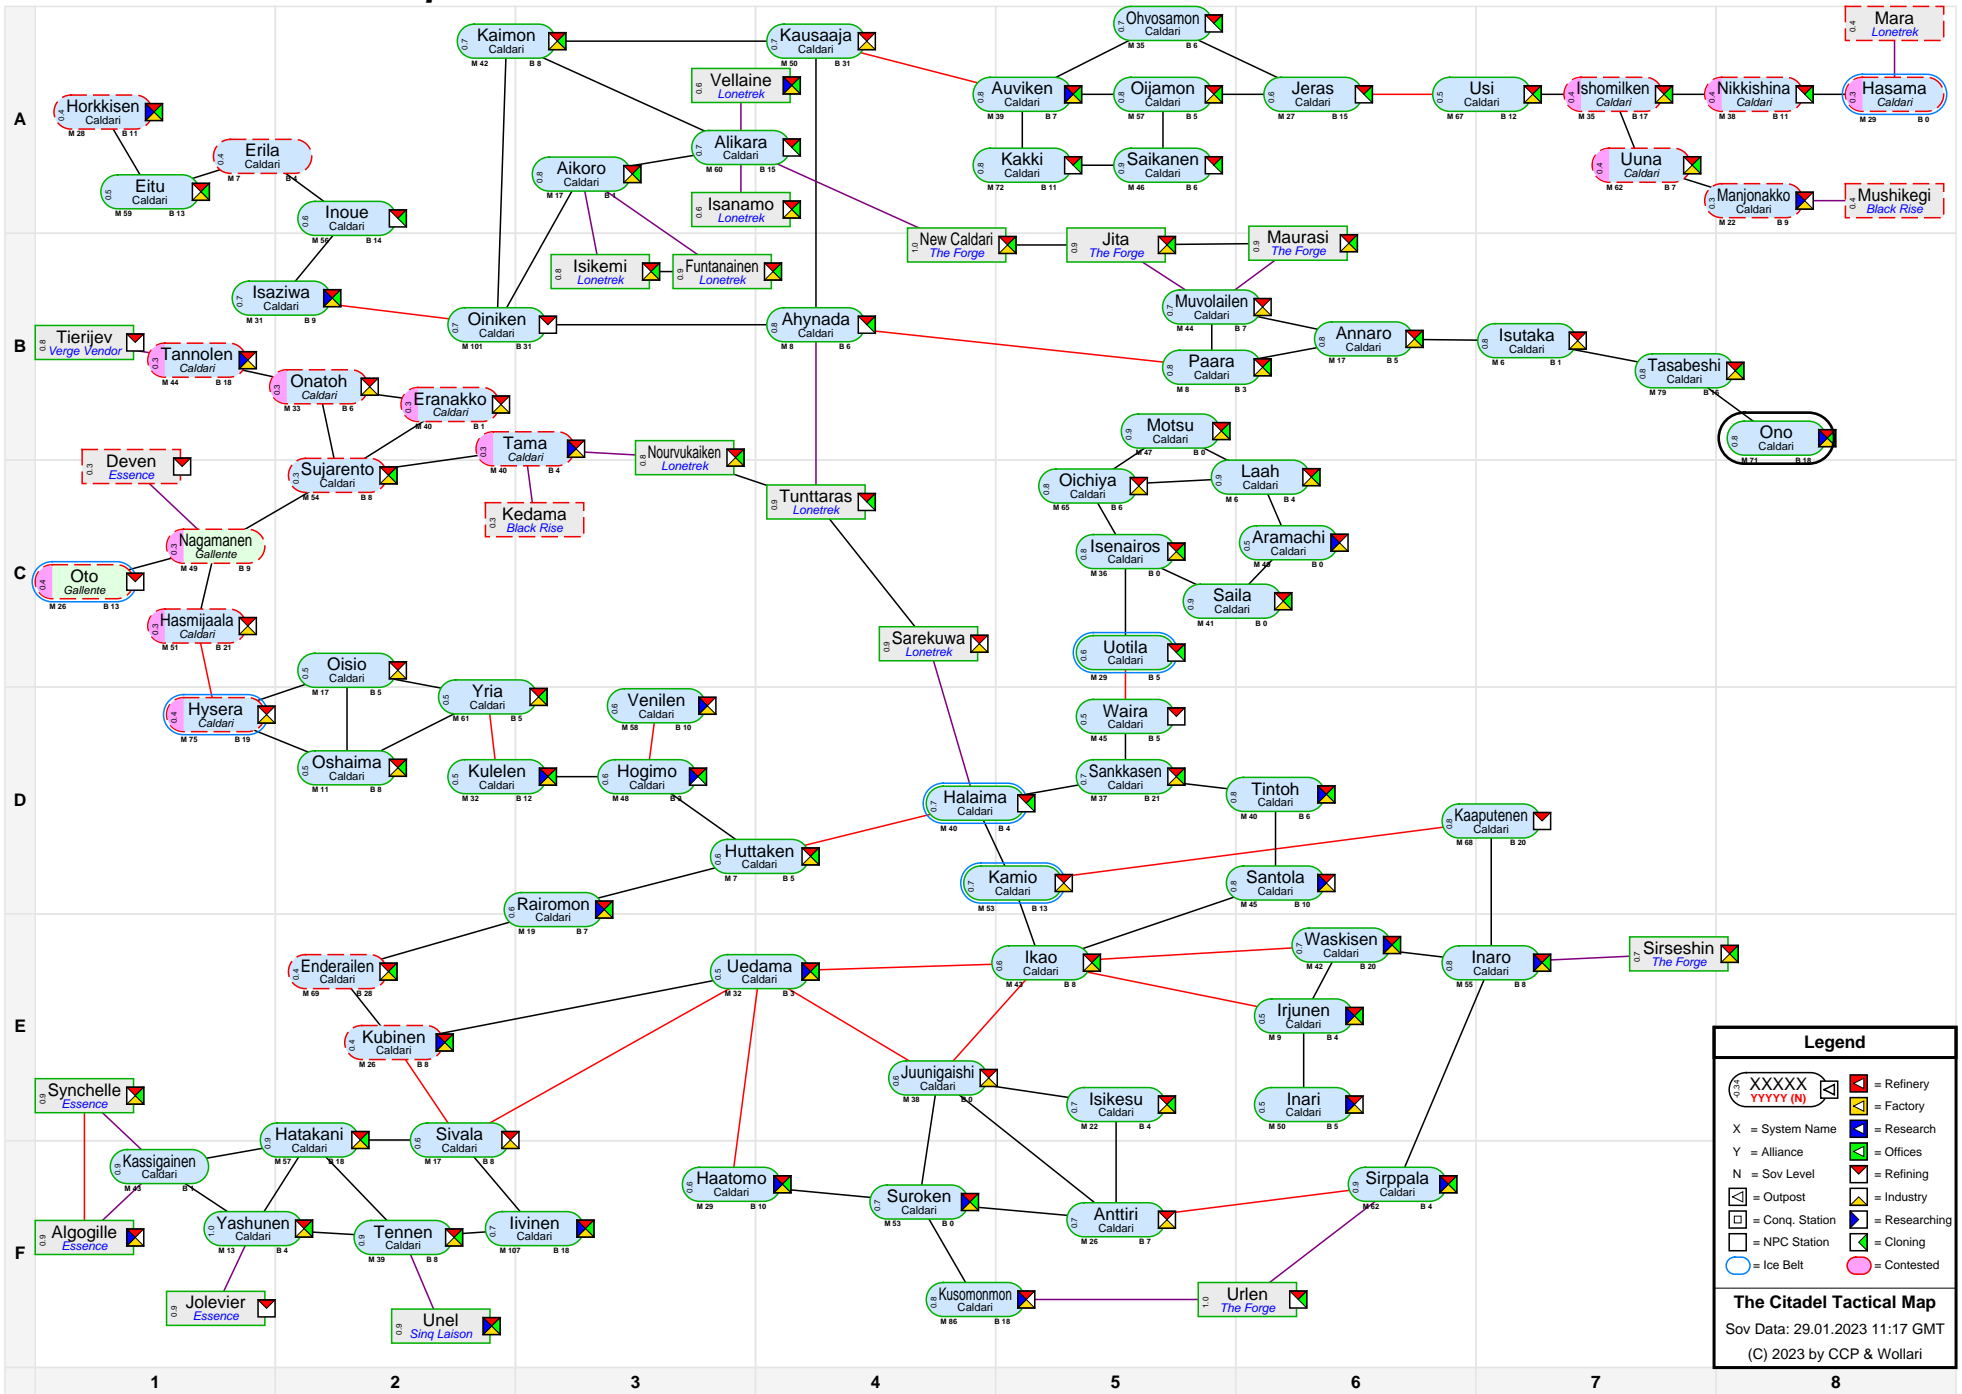

The Citadel Tactical Map

Legend

- XXXXX (with icons) = Refinery
- XXXXX (with icon) = Factory
- X = System Name
- Y = Alliance
- N = Sov Level
- [Square] = Outpost
- [Square] = Conq. Station
- [Square] = Researching
- [Square] = NPC Station
- [Square] = Cloning
- [Circle] = Contested
- [Circle] = Ice Belt

The Citadel Tactical Map
 Sov Data: 29.01.2023 11:17 GMT
 (C) 2023 by CCP & Wollari