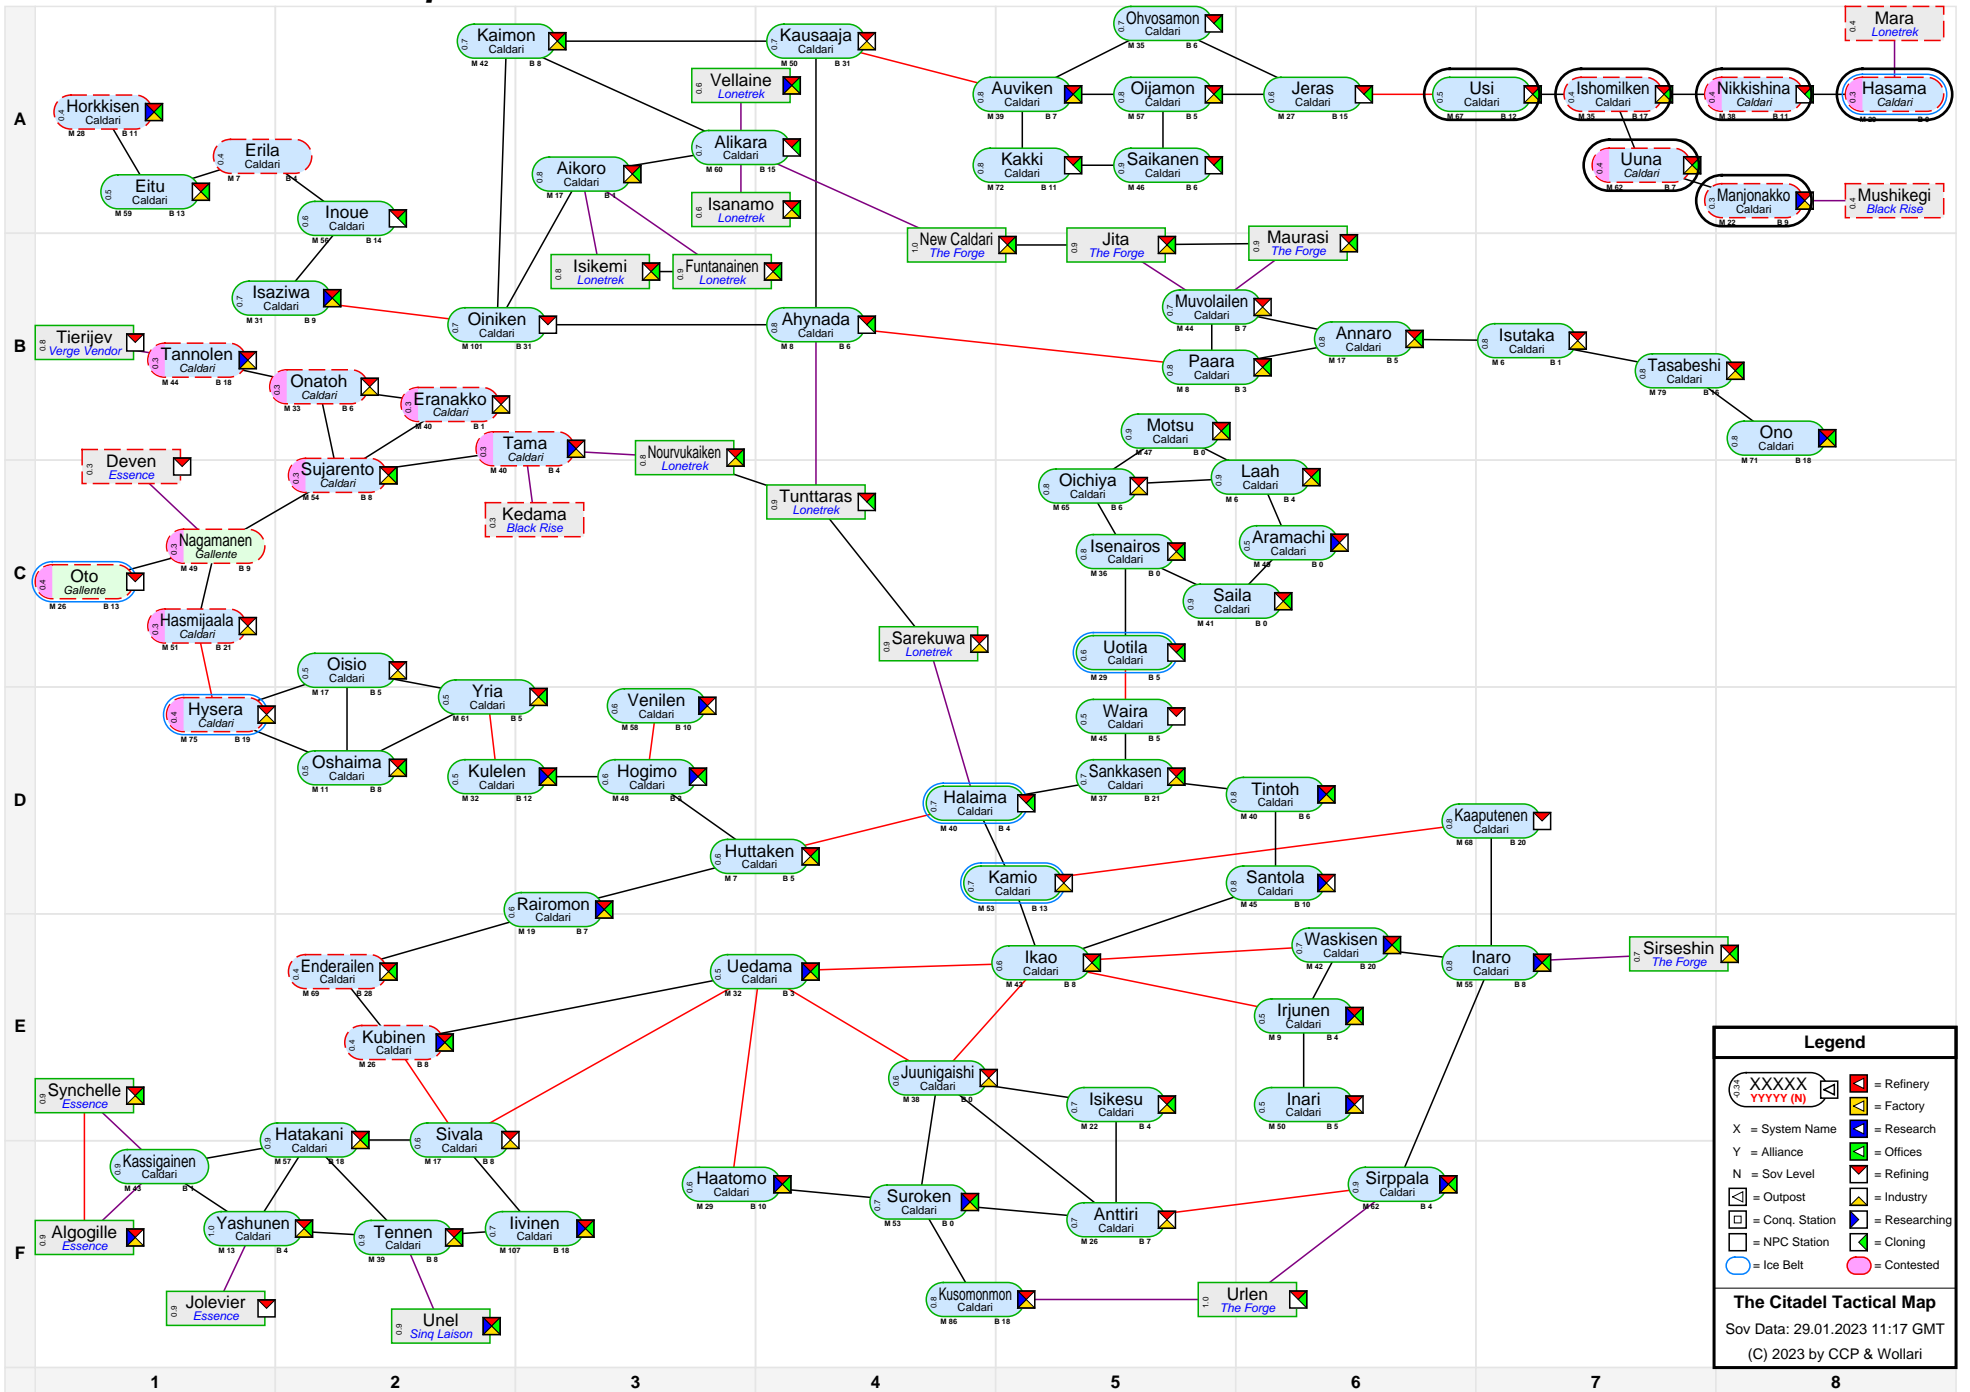

The Citadel Tactical Map

Legend

- XXXXX YYYYY (N) = Refinery
- X = System Name
- Y = Alliance
- N = Sov Level
- X = Outpost
- Y = Conq. Station
- N = NPC Station
- X = Cloning
- Y = Contested
- Red square = Refinery
- Yellow square = Factory
- Blue square = Research
- Green square = Offices
- Red square with 'N' = Refining
- Blue square with 'Y' = Industry
- White square with 'X' = Outpost
- Blue square with 'Y' = Researching
- White square = NPC Station
- Green square = Cloning
- Pink circle = Contested

The Citadel Tactical Map
 Sov Data: 29.01.2023 11:17 GMT
 (C) 2023 by CCP & Wollari