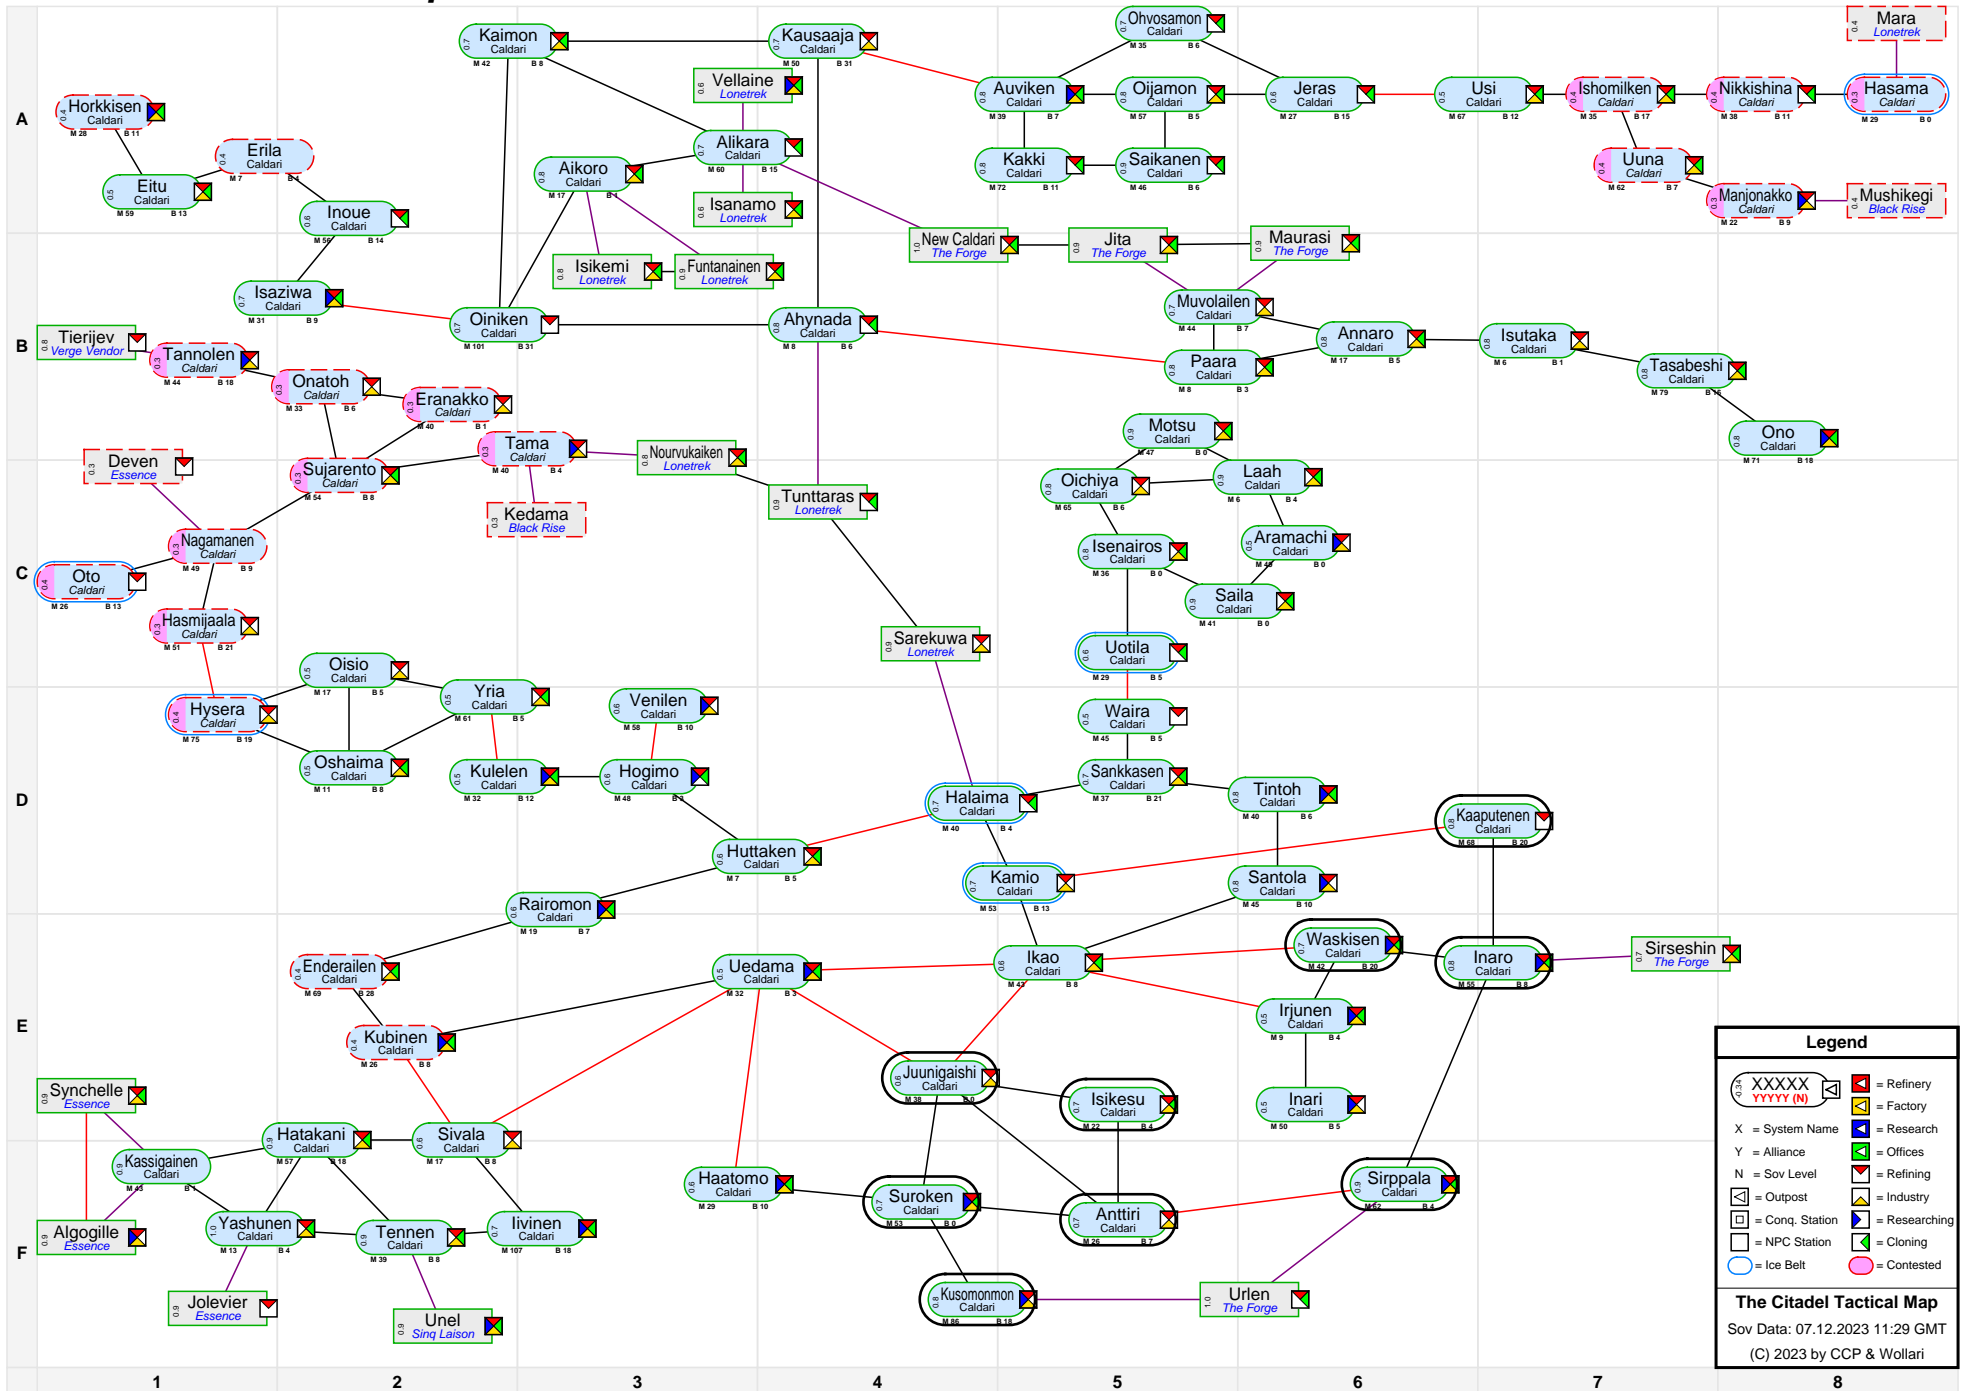

The Citadel Tactical Map

Legend

- XXXXX YYYYY (N) = System Name
- X = Alliance
- Y = Offices
- N = Sov Level
- [Icon] = Outpost
- [Icon] = Conq. Station
- [Icon] = NPC Station
- [Icon] = Ice Belt
- [Icon] = Contested
- [Icon] = Refinery
- [Icon] = Factory
- [Icon] = Research
- [Icon] = Refining
- [Icon] = Industry
- [Icon] = Researching
- [Icon] = Cloning

The Citadel Tactical Map
 Sov Data: 07.12.2023 11:29 GMT
 (C) 2023 by CCP & Wollari