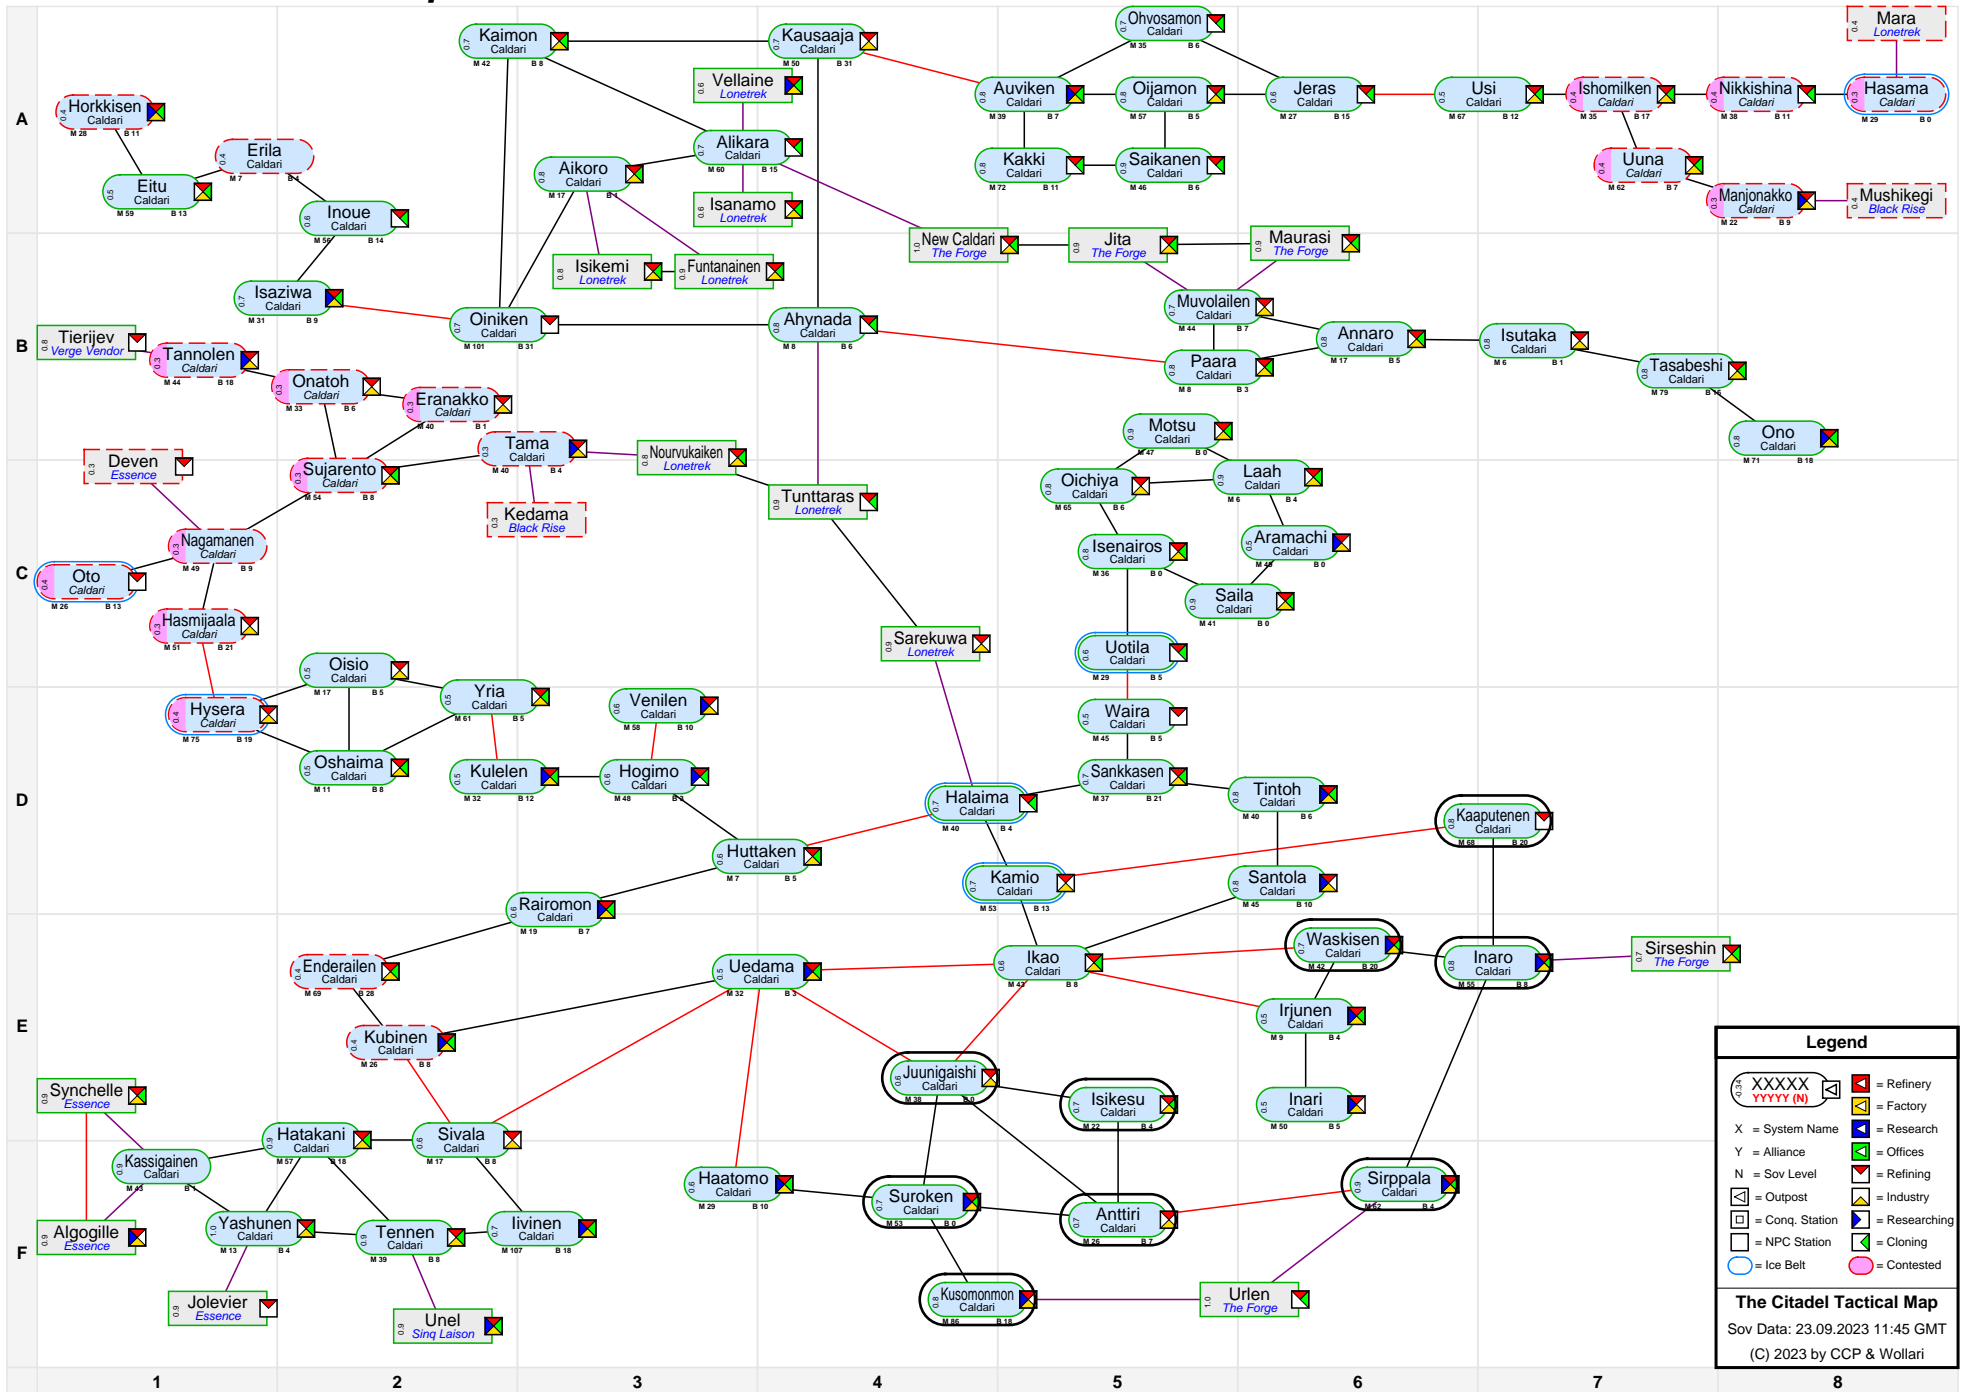

# The Citadel Tactical Map

**Legend**

- XXXXX (with icons) = Refinery
- XXXXX (with icon) = Factory
- X = System Name
- Y = Alliance
- N = Sov Level
- [Icon] = Outpost
- [Icon] = Conq. Station
- [Icon] = Researching
- [Icon] = NPC Station
- [Icon] = Cloning
- [Icon] = Ice Belt
- [Icon] = Contested

**The Citadel Tactical Map**  
 Sov Data: 23.09.2023 11:45 GMT  
 (C) 2023 by CCP & Wollari