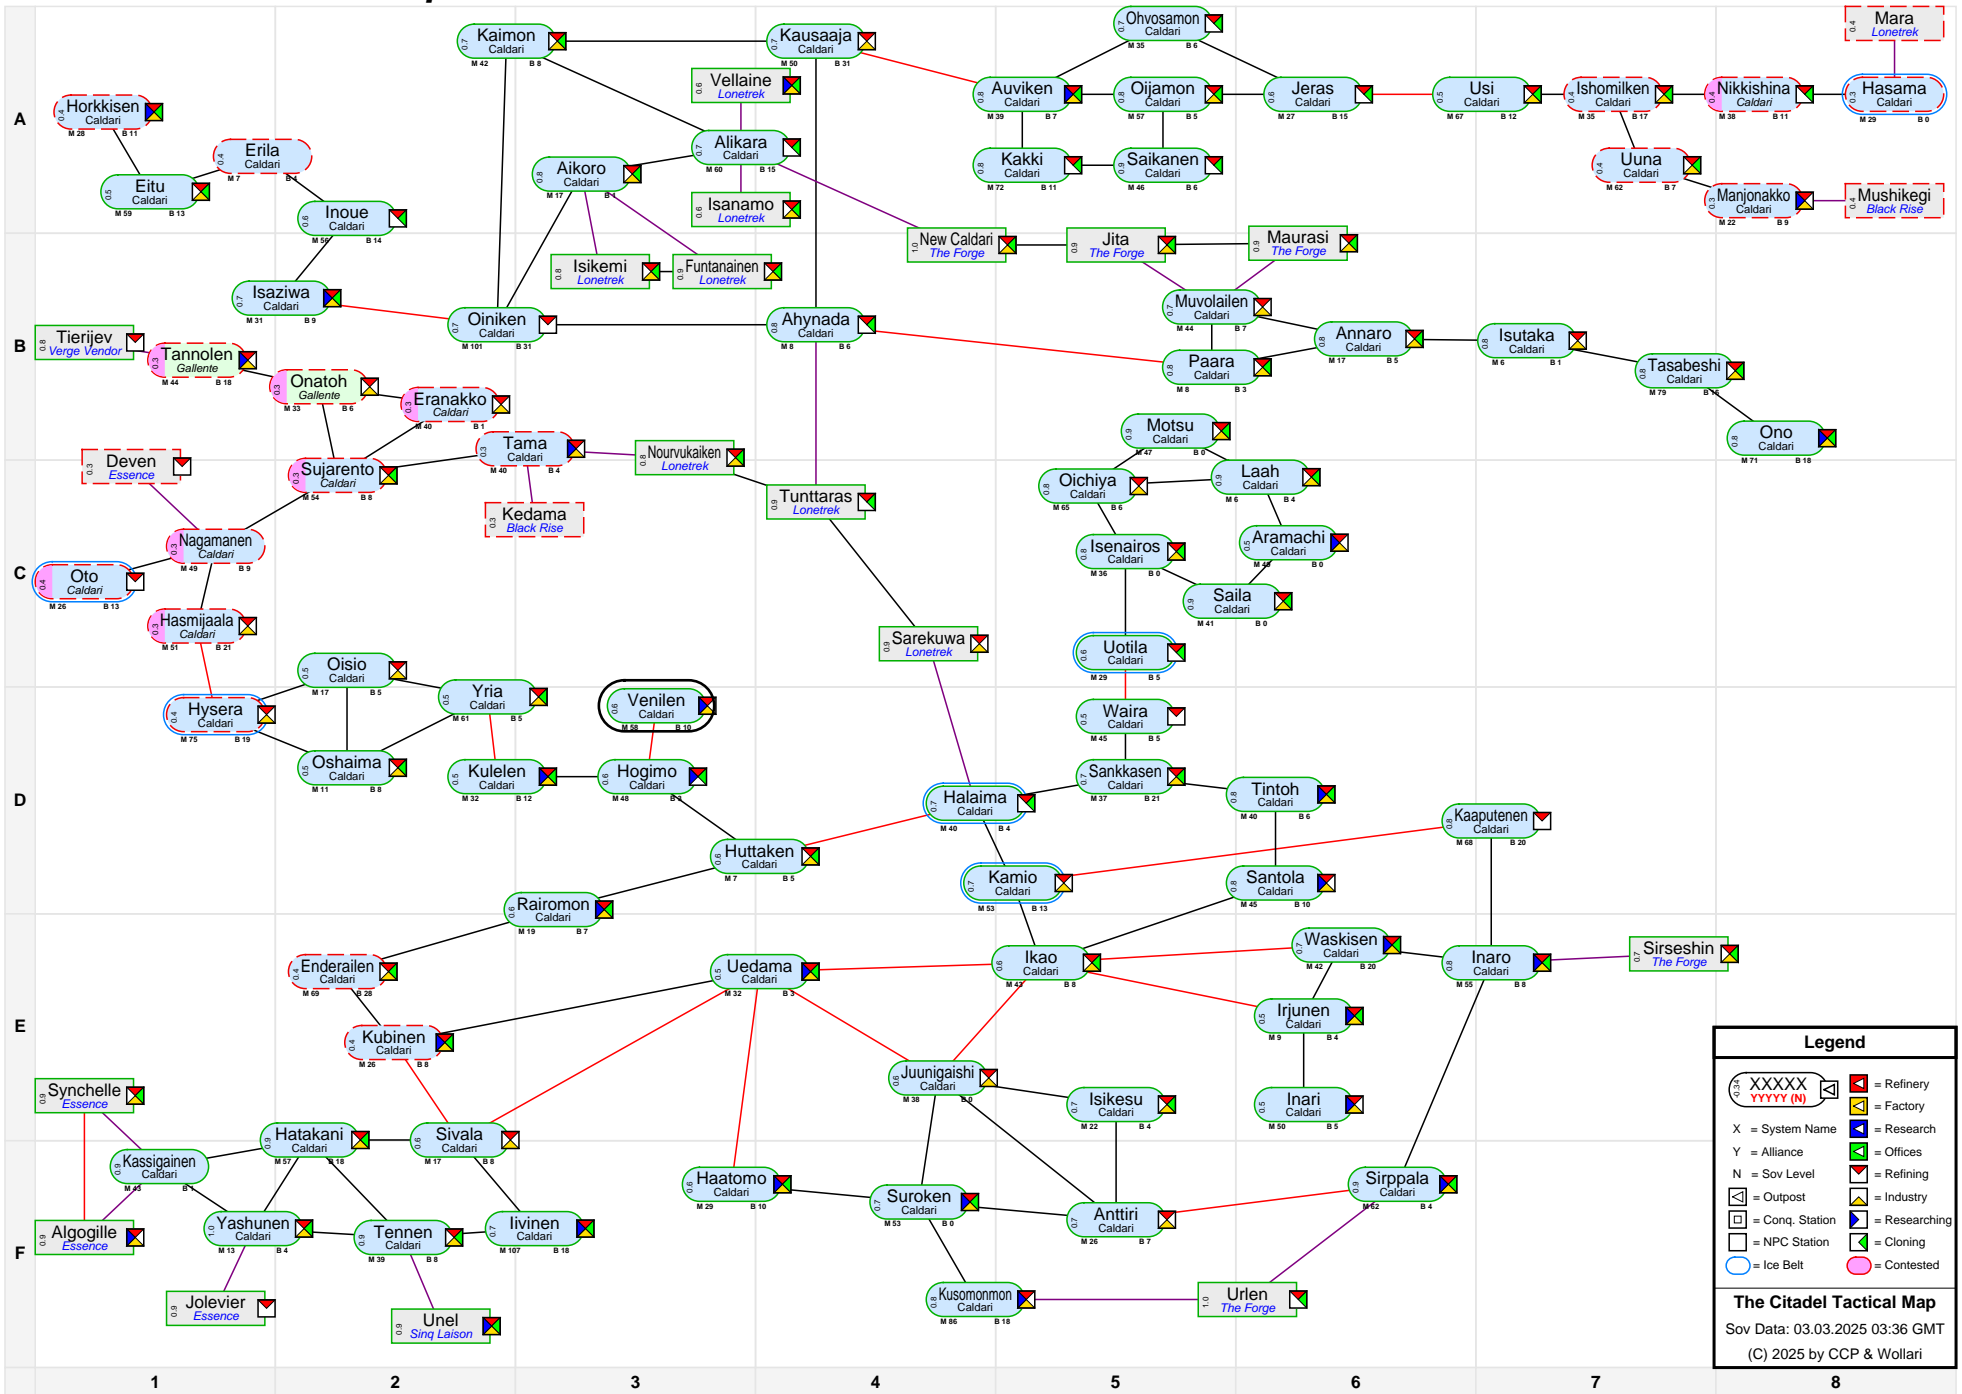

The Citadel Tactical Map

Legend

- XXXXXX (with icons) = Refinery
- XXXXXX (with icon) = Factory
- X = System Name
- Y = Alliance
- N = Sov Level
- [Icon] = Outpost
- [Icon] = Conq. Station
- [Icon] = Researching
- [Icon] = NPC Station
- [Icon] = Cloning
- [Icon] = Contested

The Citadel Tactical Map
 Sov Data: 03.03.2025 03:36 GMT
 (C) 2025 by CCP & Wollari