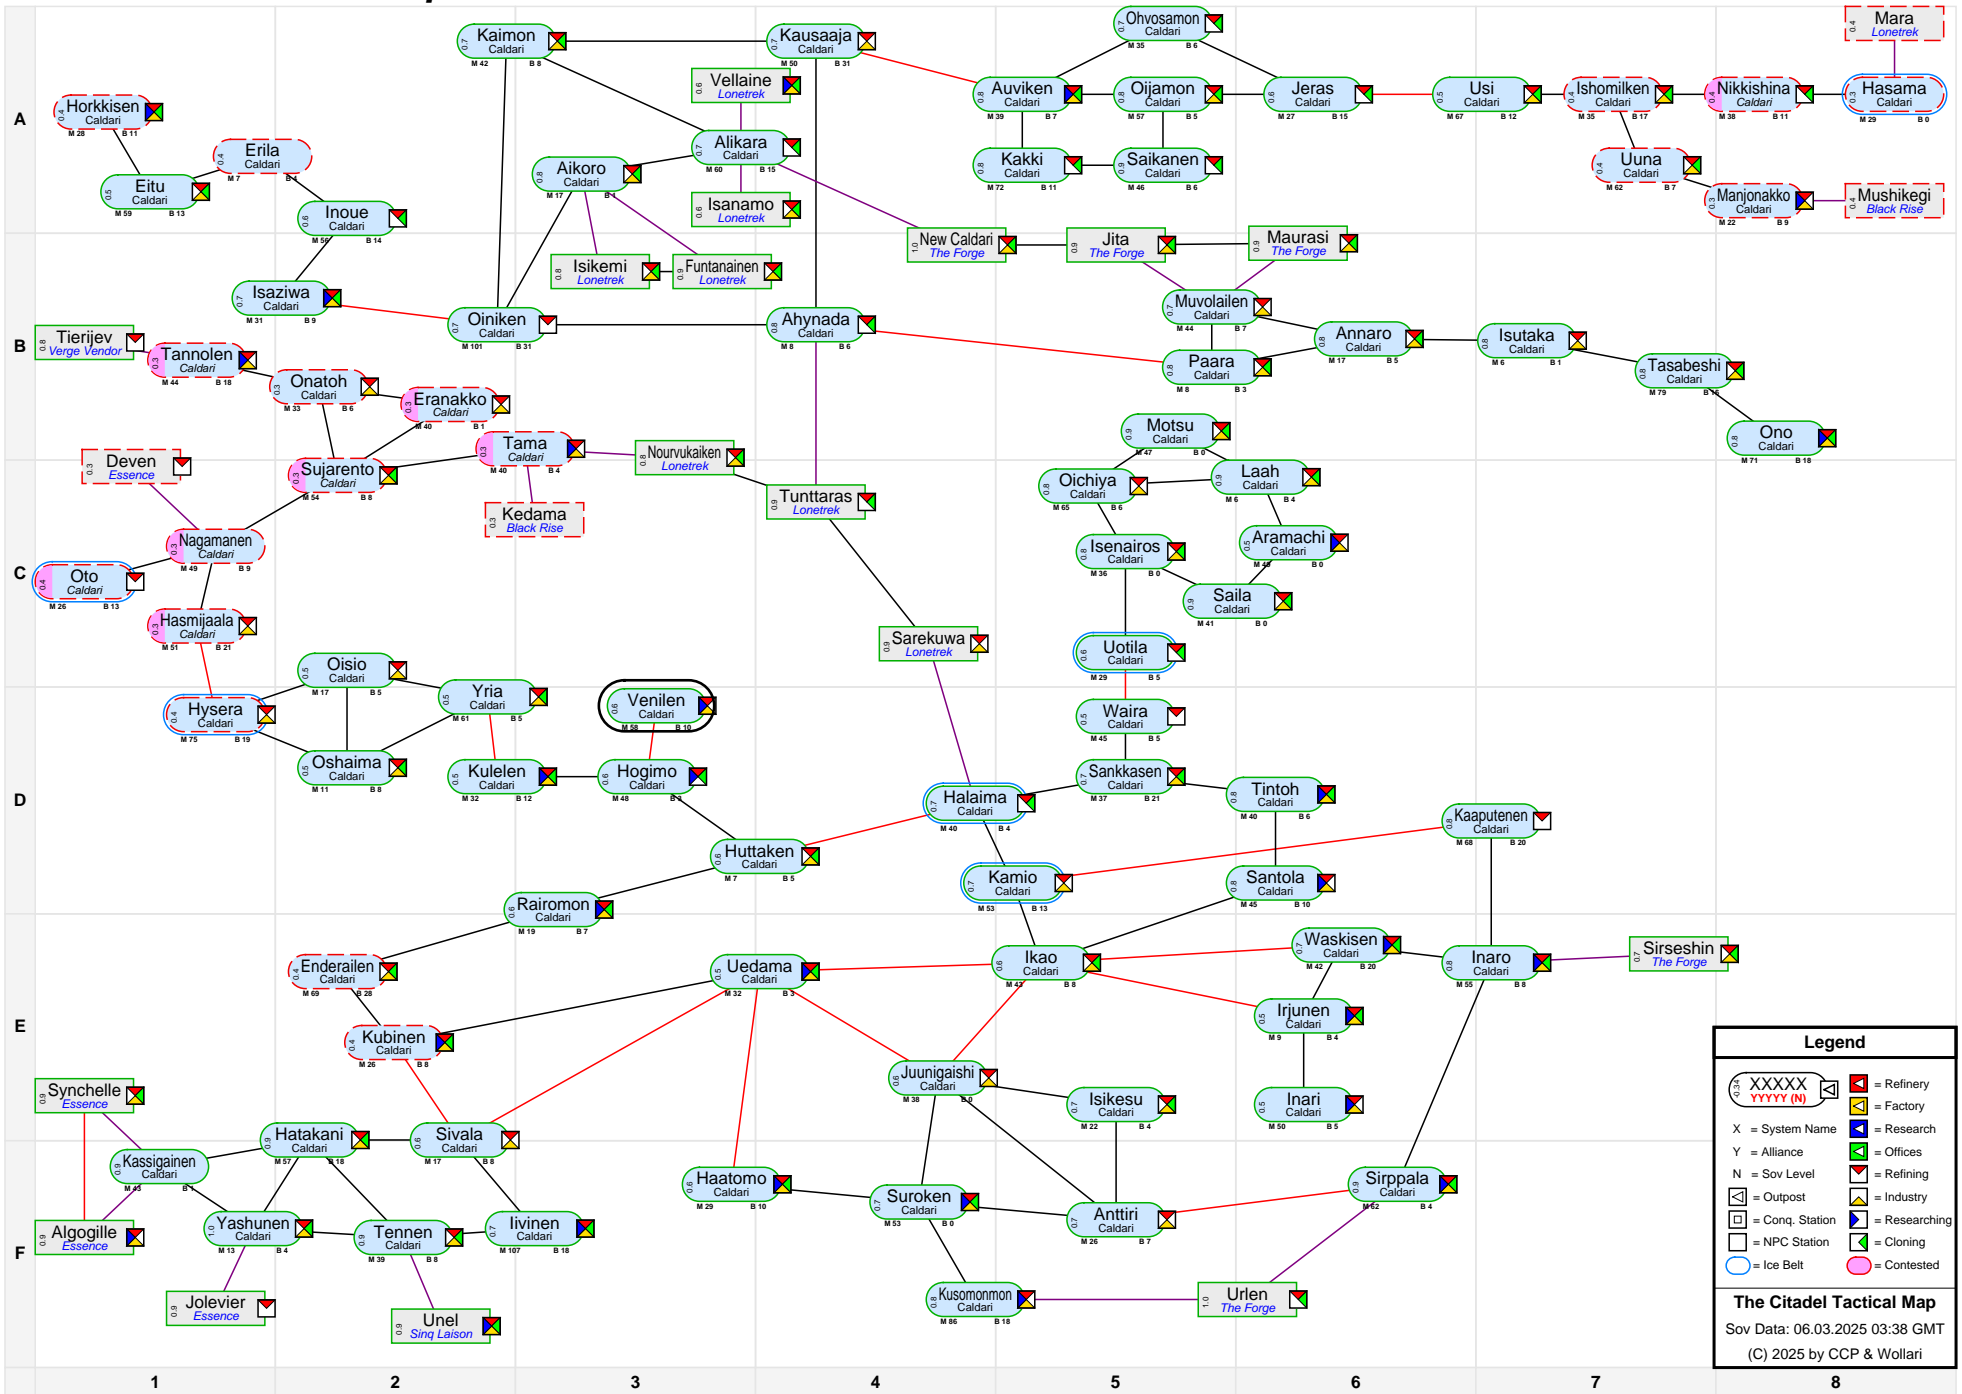

The Citadel Tactical Map

Legend

- XXXXXX (with icons) = Refinery
- XXXXXX (with icon) = Factory
- X = System Name
- Y = Alliance
- N = Sov Level
- [Icon] = Outpost
- [Icon] = Conq. Station
- [Icon] = Researching
- [Icon] = NPC Station
- [Icon] = Cloning
- [Icon] = Contested

The Citadel Tactical Map
 Sov Data: 06.03.2025 03:38 GMT
 (C) 2025 by CCP & Wollari