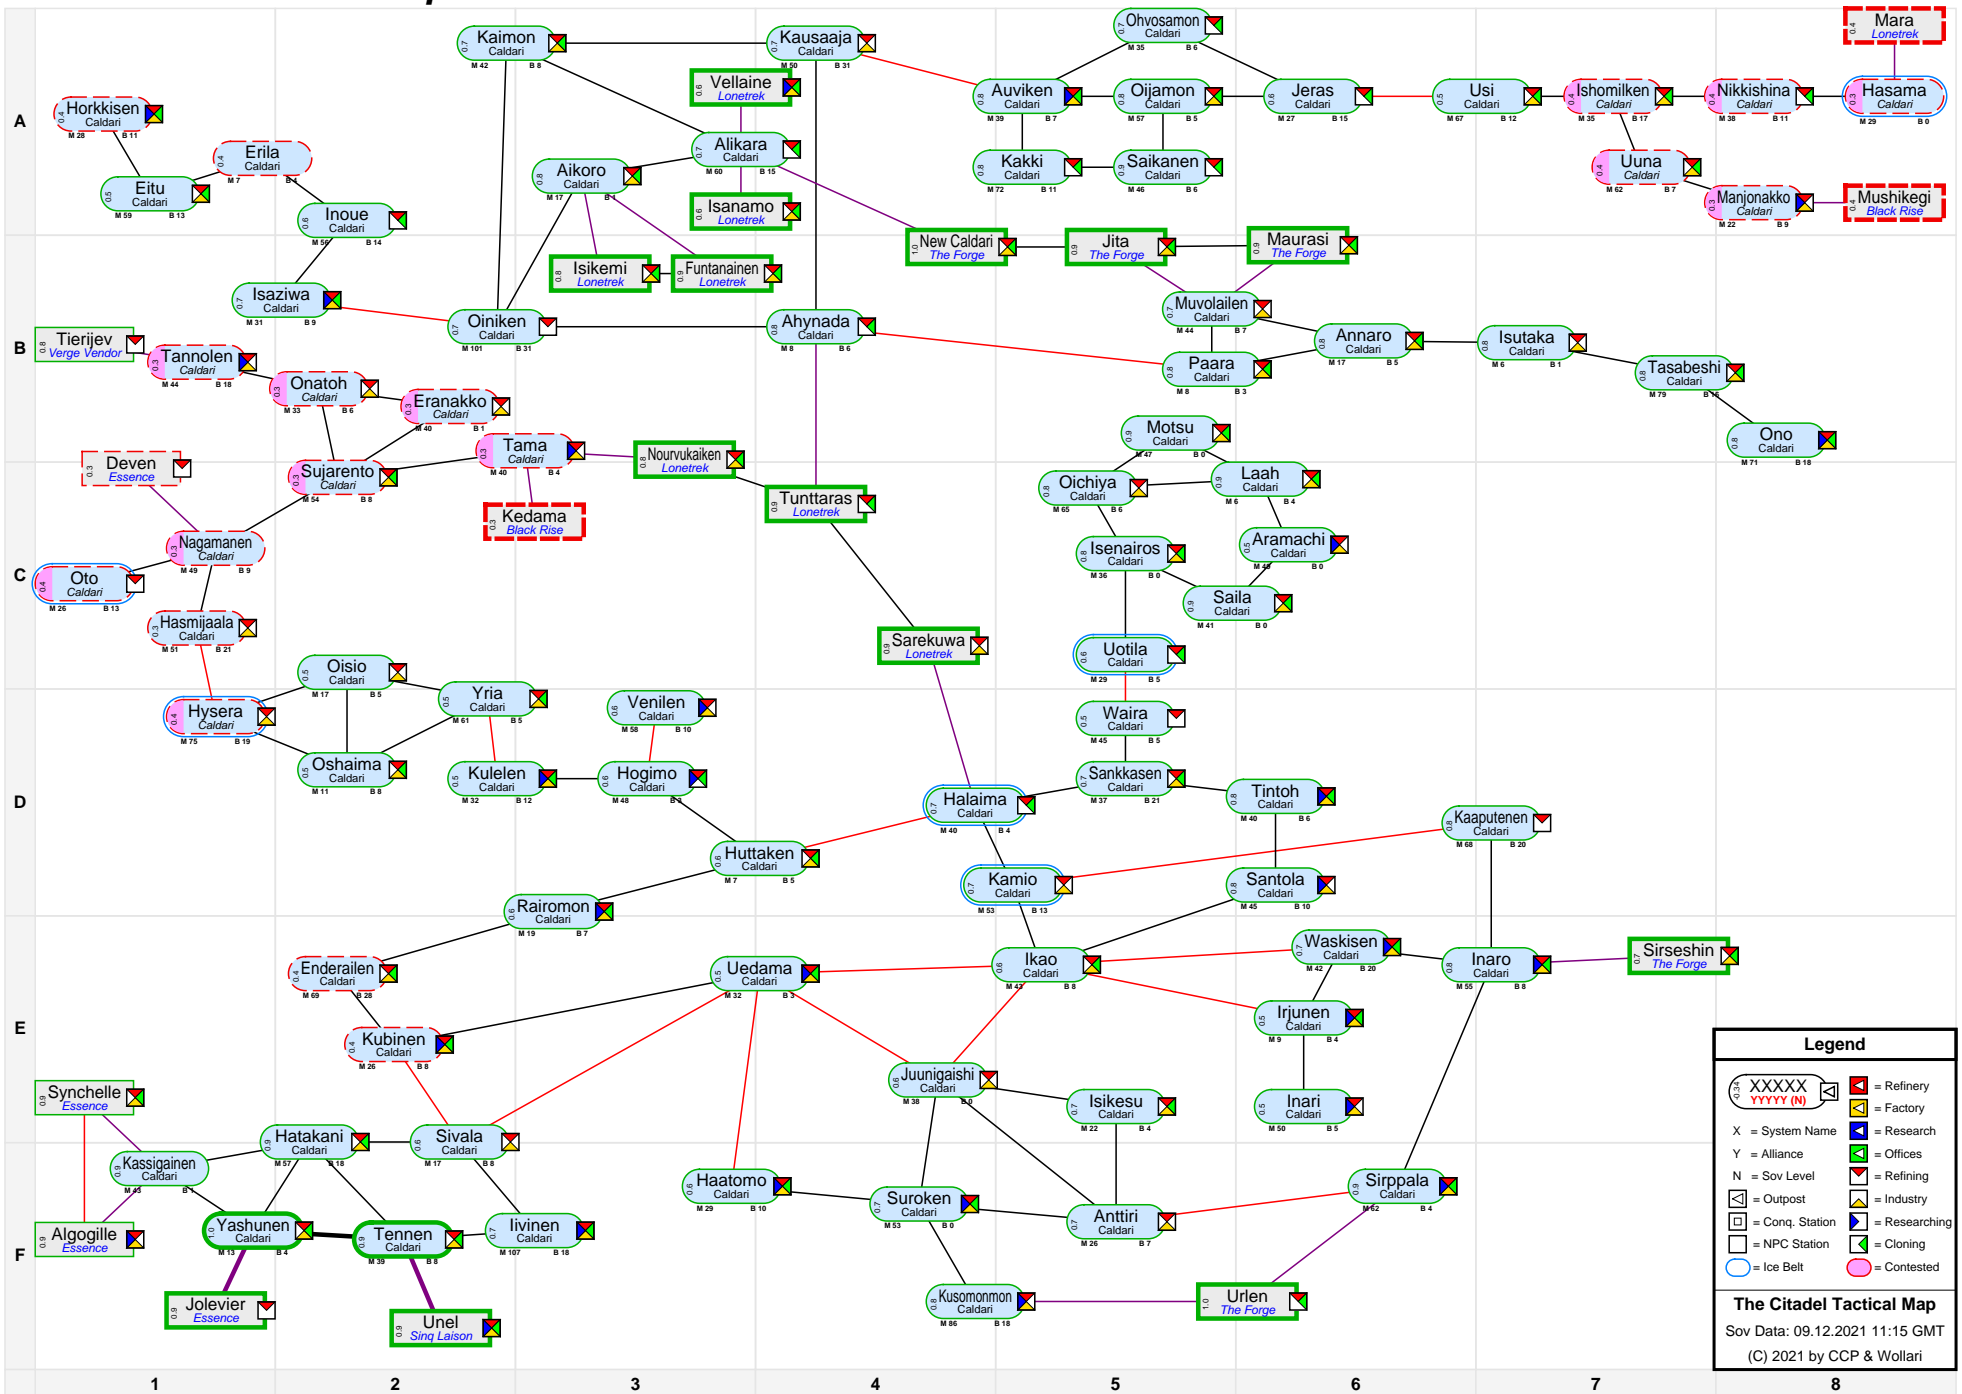

The Citadel Tactical Map

Legend

- XXXXX YYYYY (N) = System Name
- X = Alliance
- Y = Alliance
- N = Sov Level
- O = Outpost
- = Conq. Station
- = NPC Station
- = Ice Belt
- = Contested
- 🏭 = Refinery
- 🏭 = Factory
- 🔬 = Research
- 🏢 = Offices
- 🏭 = Refining
- 🏭 = Industry
- 🔬 = Researching
- 🏢 = Cloning

The Citadel Tactical Map
 Sov Data: 09.12.2021 11:15 GMT
 (C) 2021 by CCP & Wollari