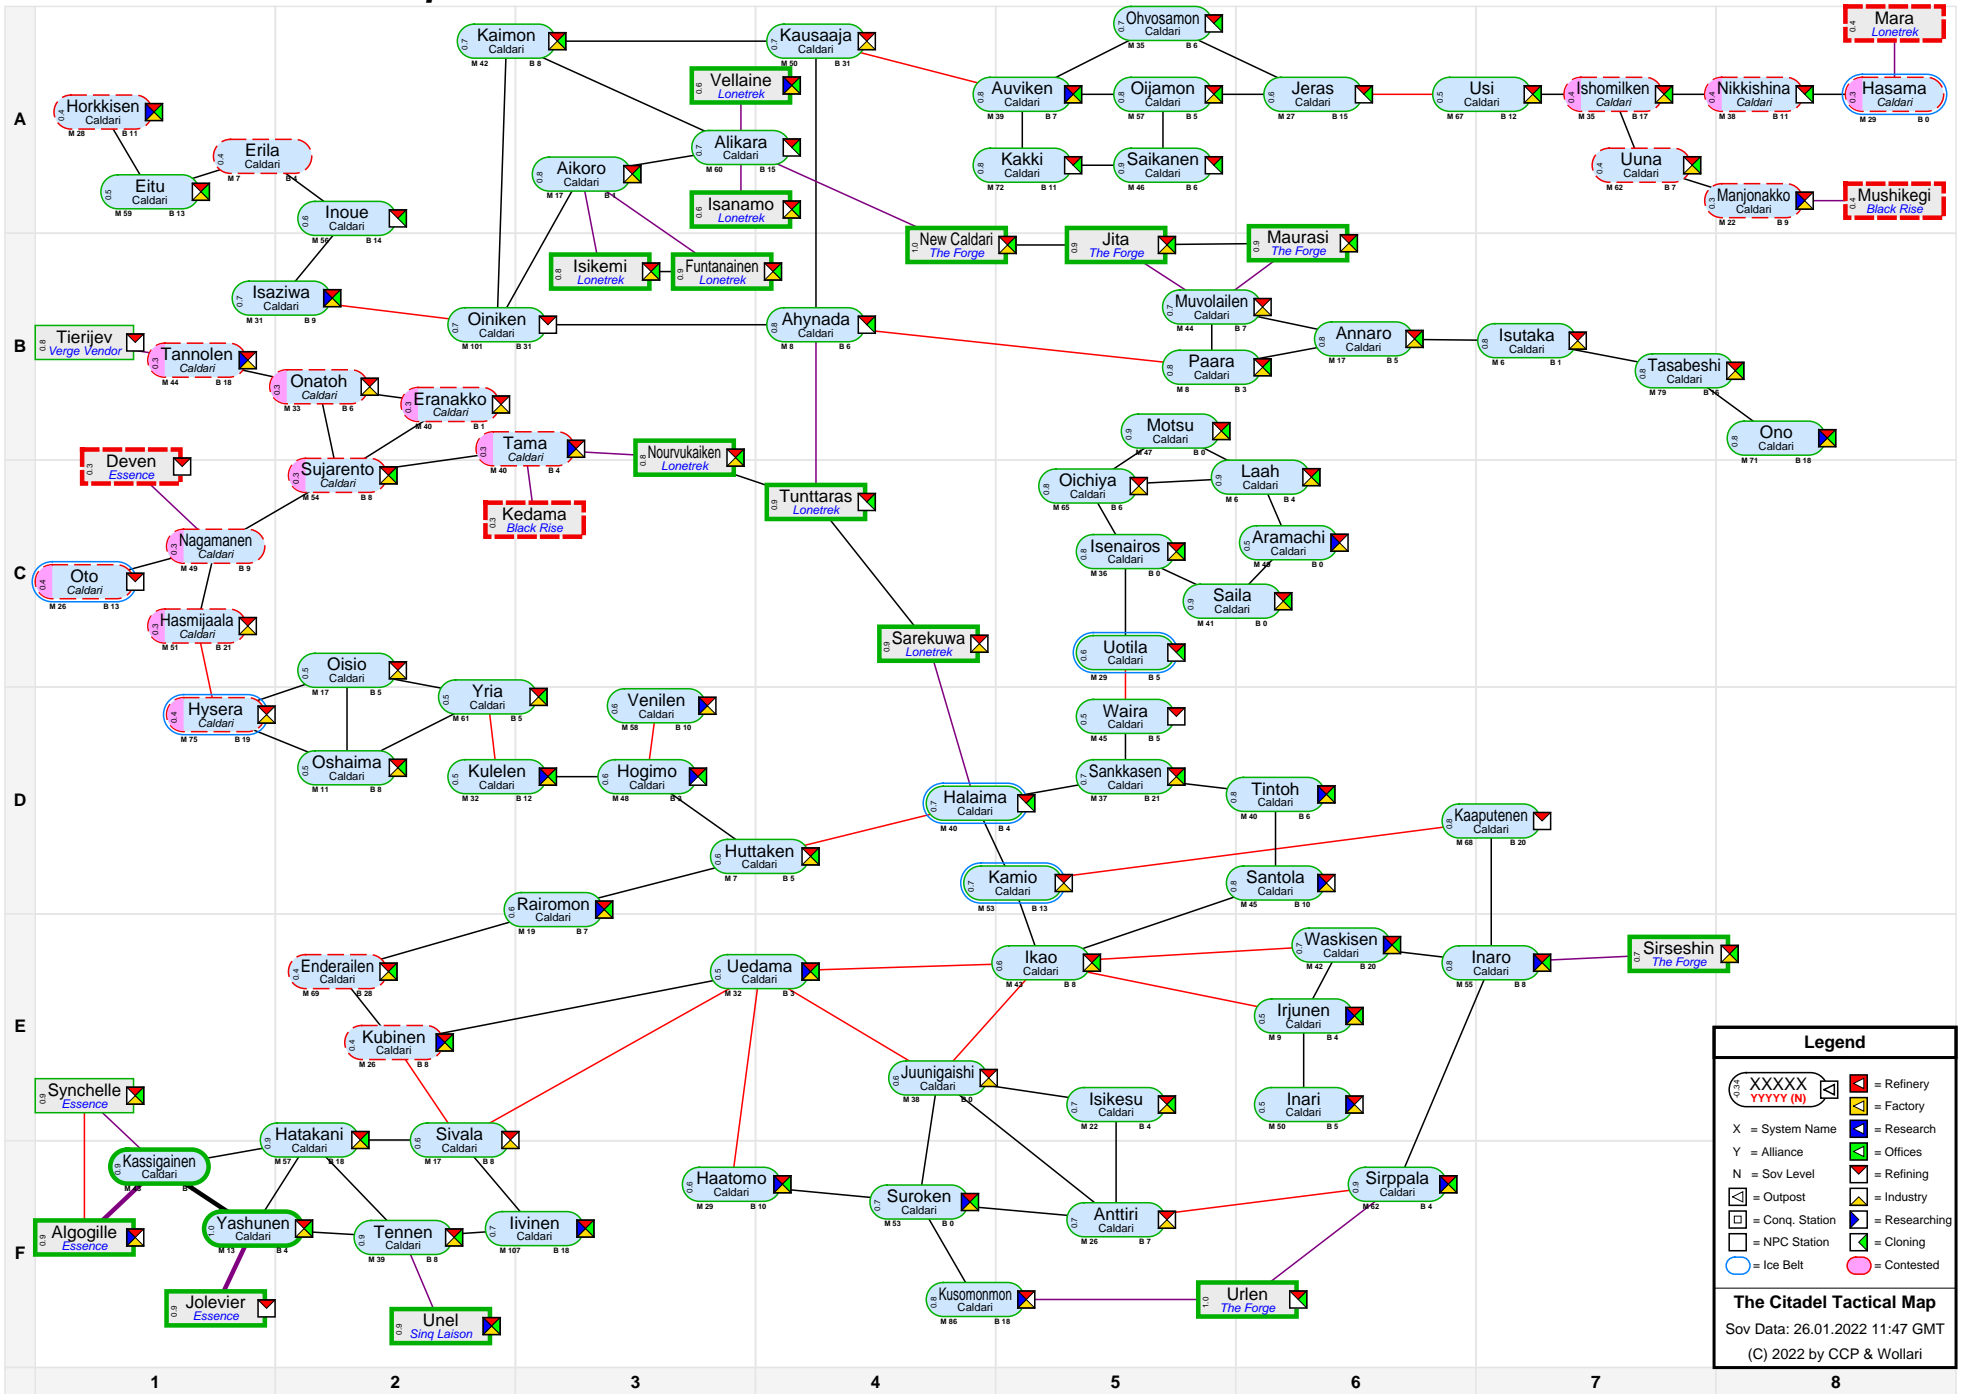

# The Citadel Tactical Map

**Legend**

- XXXXX (with icons) = Refinery
- XXXXX (with icon) = Factory
- X = System Name
- Y = Alliance
- N = Sov Level
- [Square] = Outpost
- [Blue Triangle] = Conq. Station
- [Green Square] = Researching
- [White Square] = NPC Station
- [Green Triangle] = Cloning
- [Pink Circle] = Contested
- [Blue Circle] = Ice Belt

**The Citadel Tactical Map**  
 Sov Data: 26.01.2022 11:47 GMT  
 (C) 2022 by CCP & Wollari