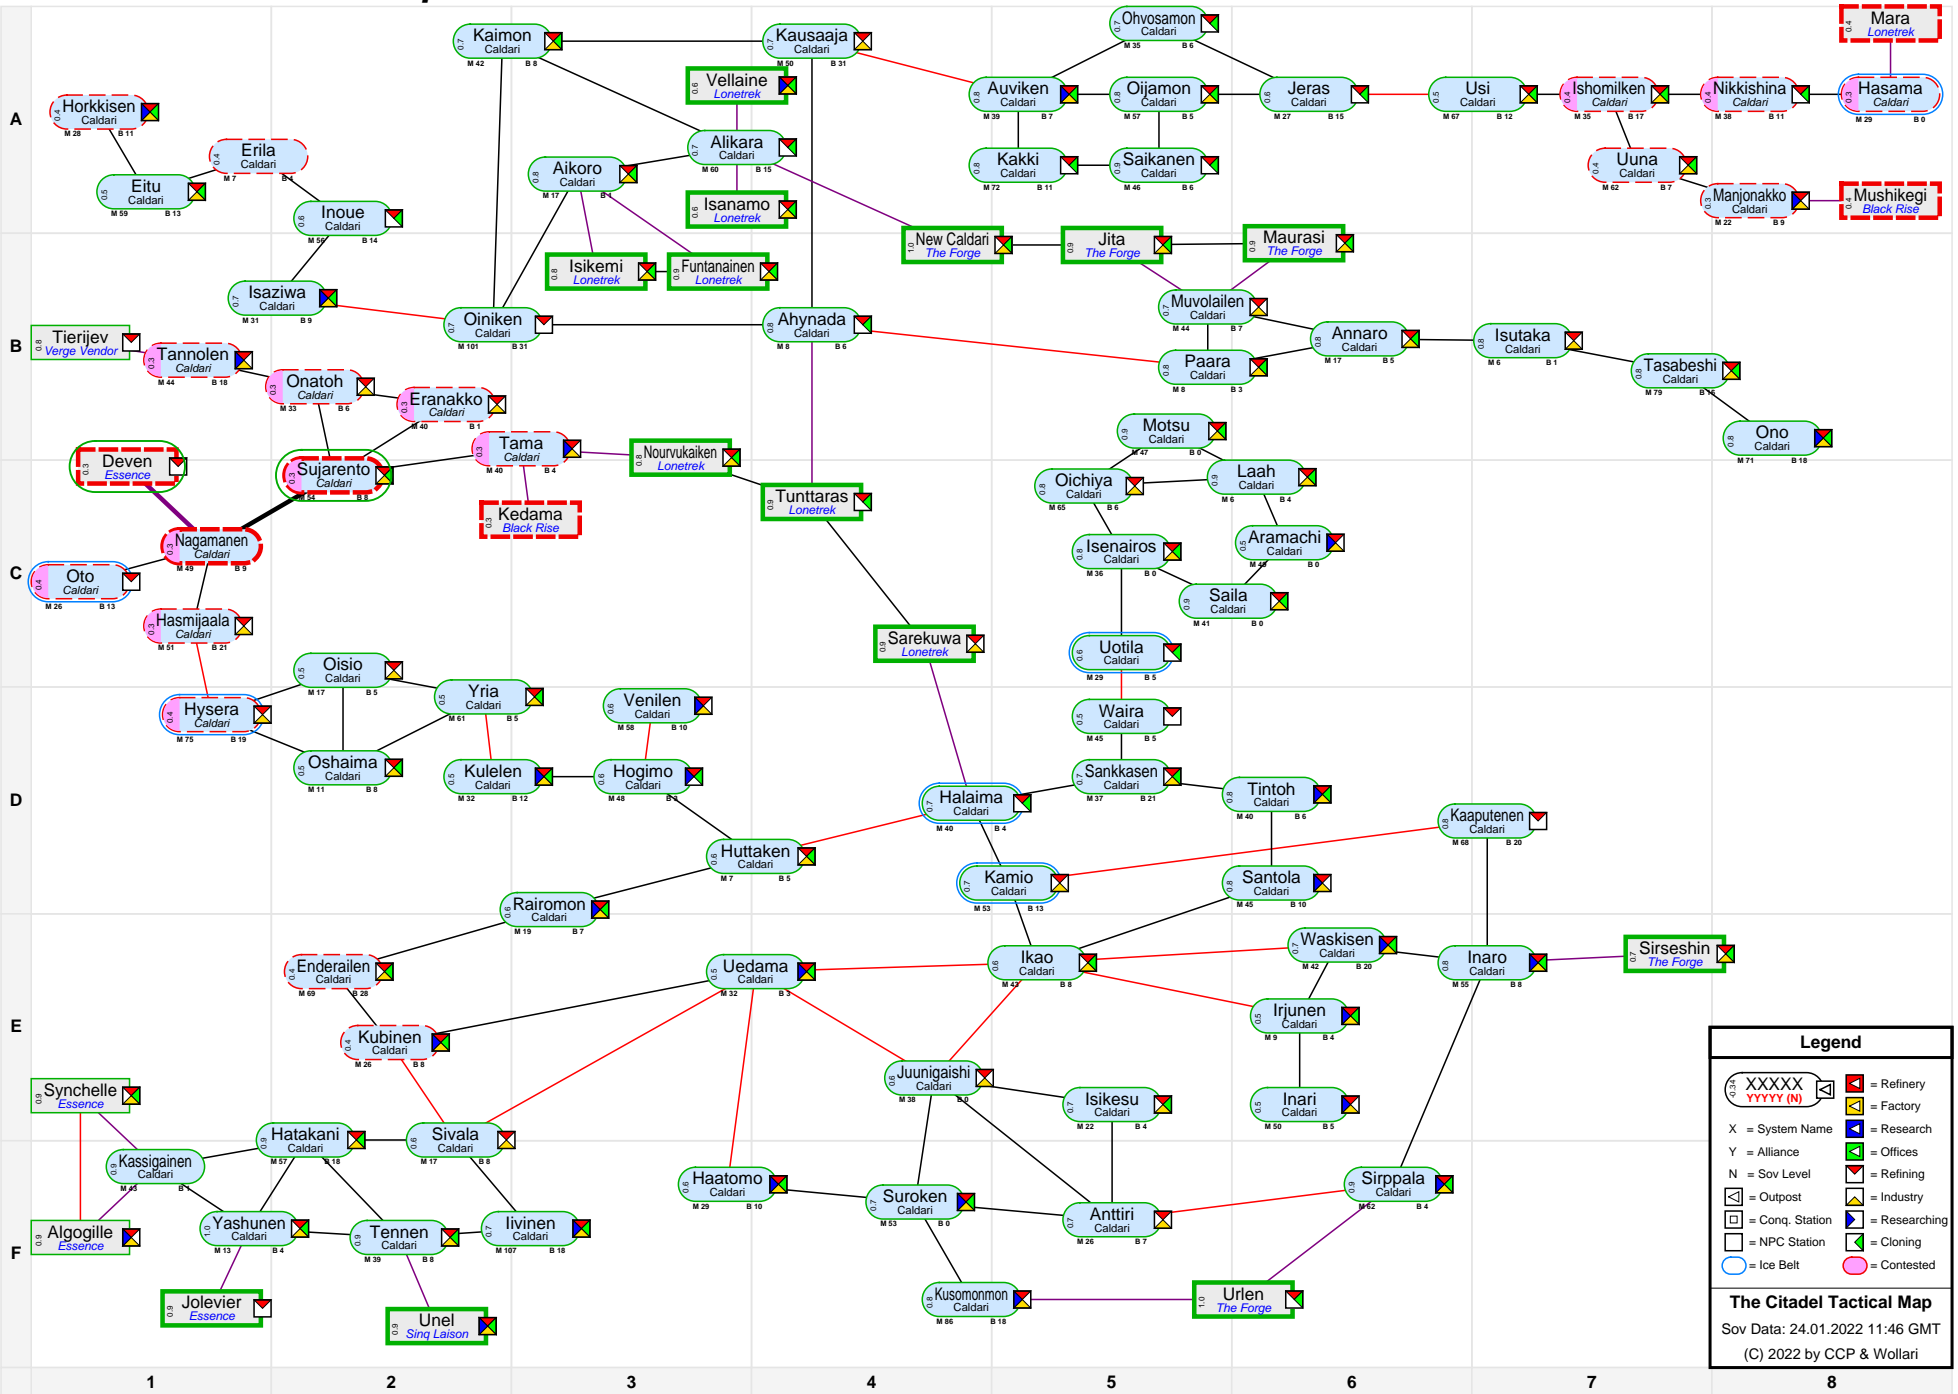

The Citadel Tactical Map

Legend

- XXXXX (with icons) = Refinery
- XXXXX (with icon) = Factory
- X = System Name
- Y = Alliance
- N = Sov Level
- [Icon] = Outpost
- [Icon] = Conq. Station
- [Icon] = Researching
- [Icon] = NPC Station
- [Icon] = Cloning
- [Icon] = Contested

The Citadel Tactical Map
 Sov Data: 24.01.2022 11:46 GMT
 (C) 2022 by CCP & Wollari