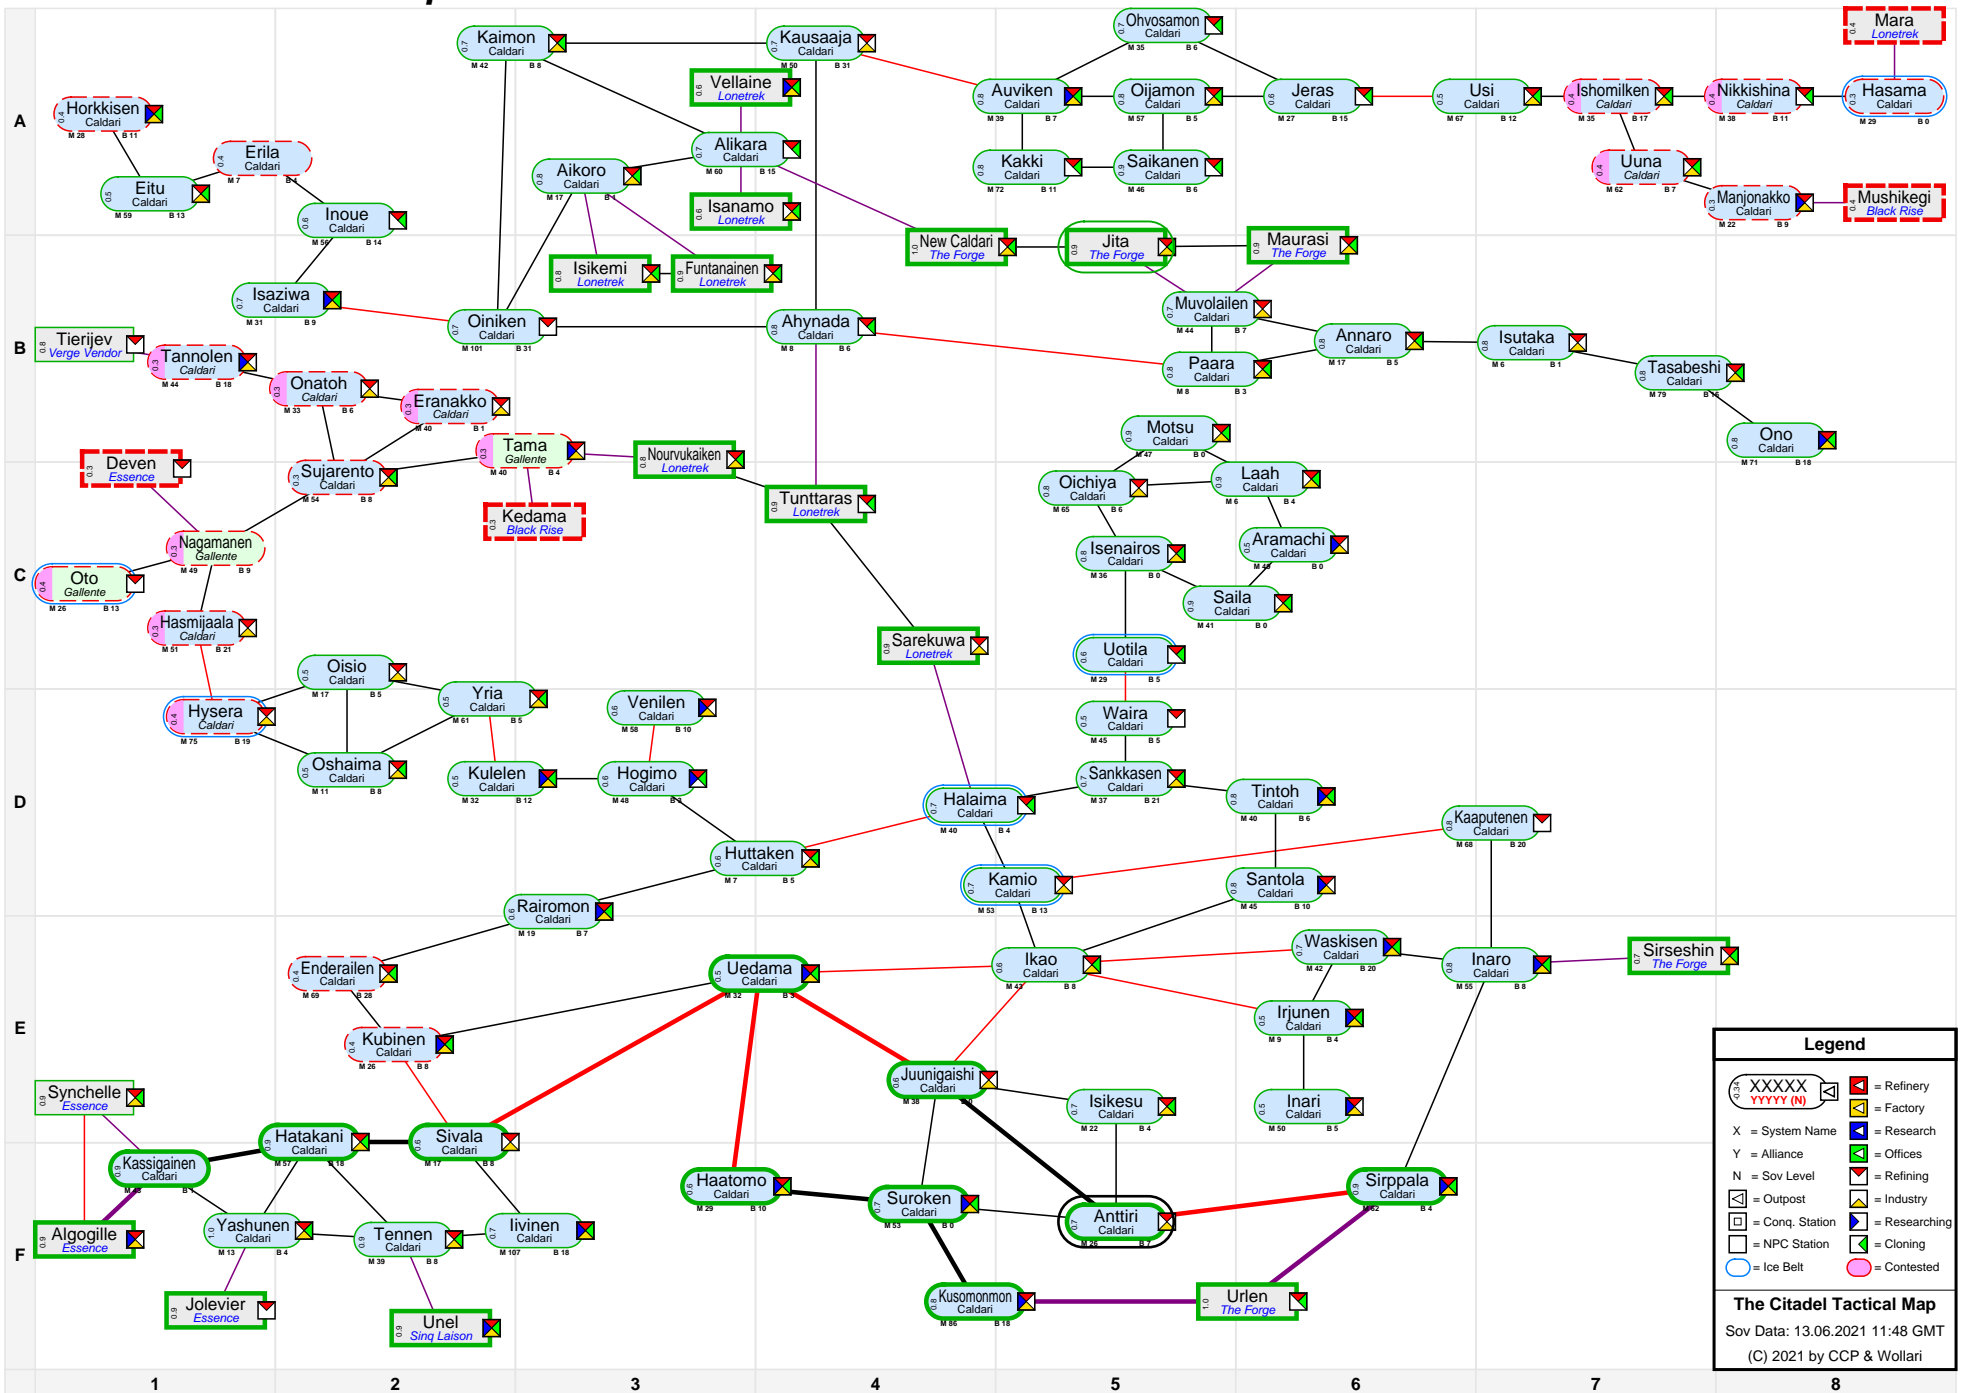

The Citadel Tactical Map

Legend

- XXXXXX YYYYY (N) [Icon] = Refinery
- [Icon] = Factory
- X = System Name
- Y = Alliance
- N = Sov Level
- [Icon] = Research
- [Icon] = Offices
- [Icon] = Refining
- [Icon] = Industry
- [Icon] = Outpost
- [Icon] = Conq. Station
- [Icon] = Researching
- [Icon] = NPC Station
- [Icon] = Cloning
- [Icon] = Ice Belt
- [Icon] = Contested

The Citadel Tactical Map
 Sov Data: 13.06.2021 11:48 GMT
 (C) 2021 by CCP & Wollari