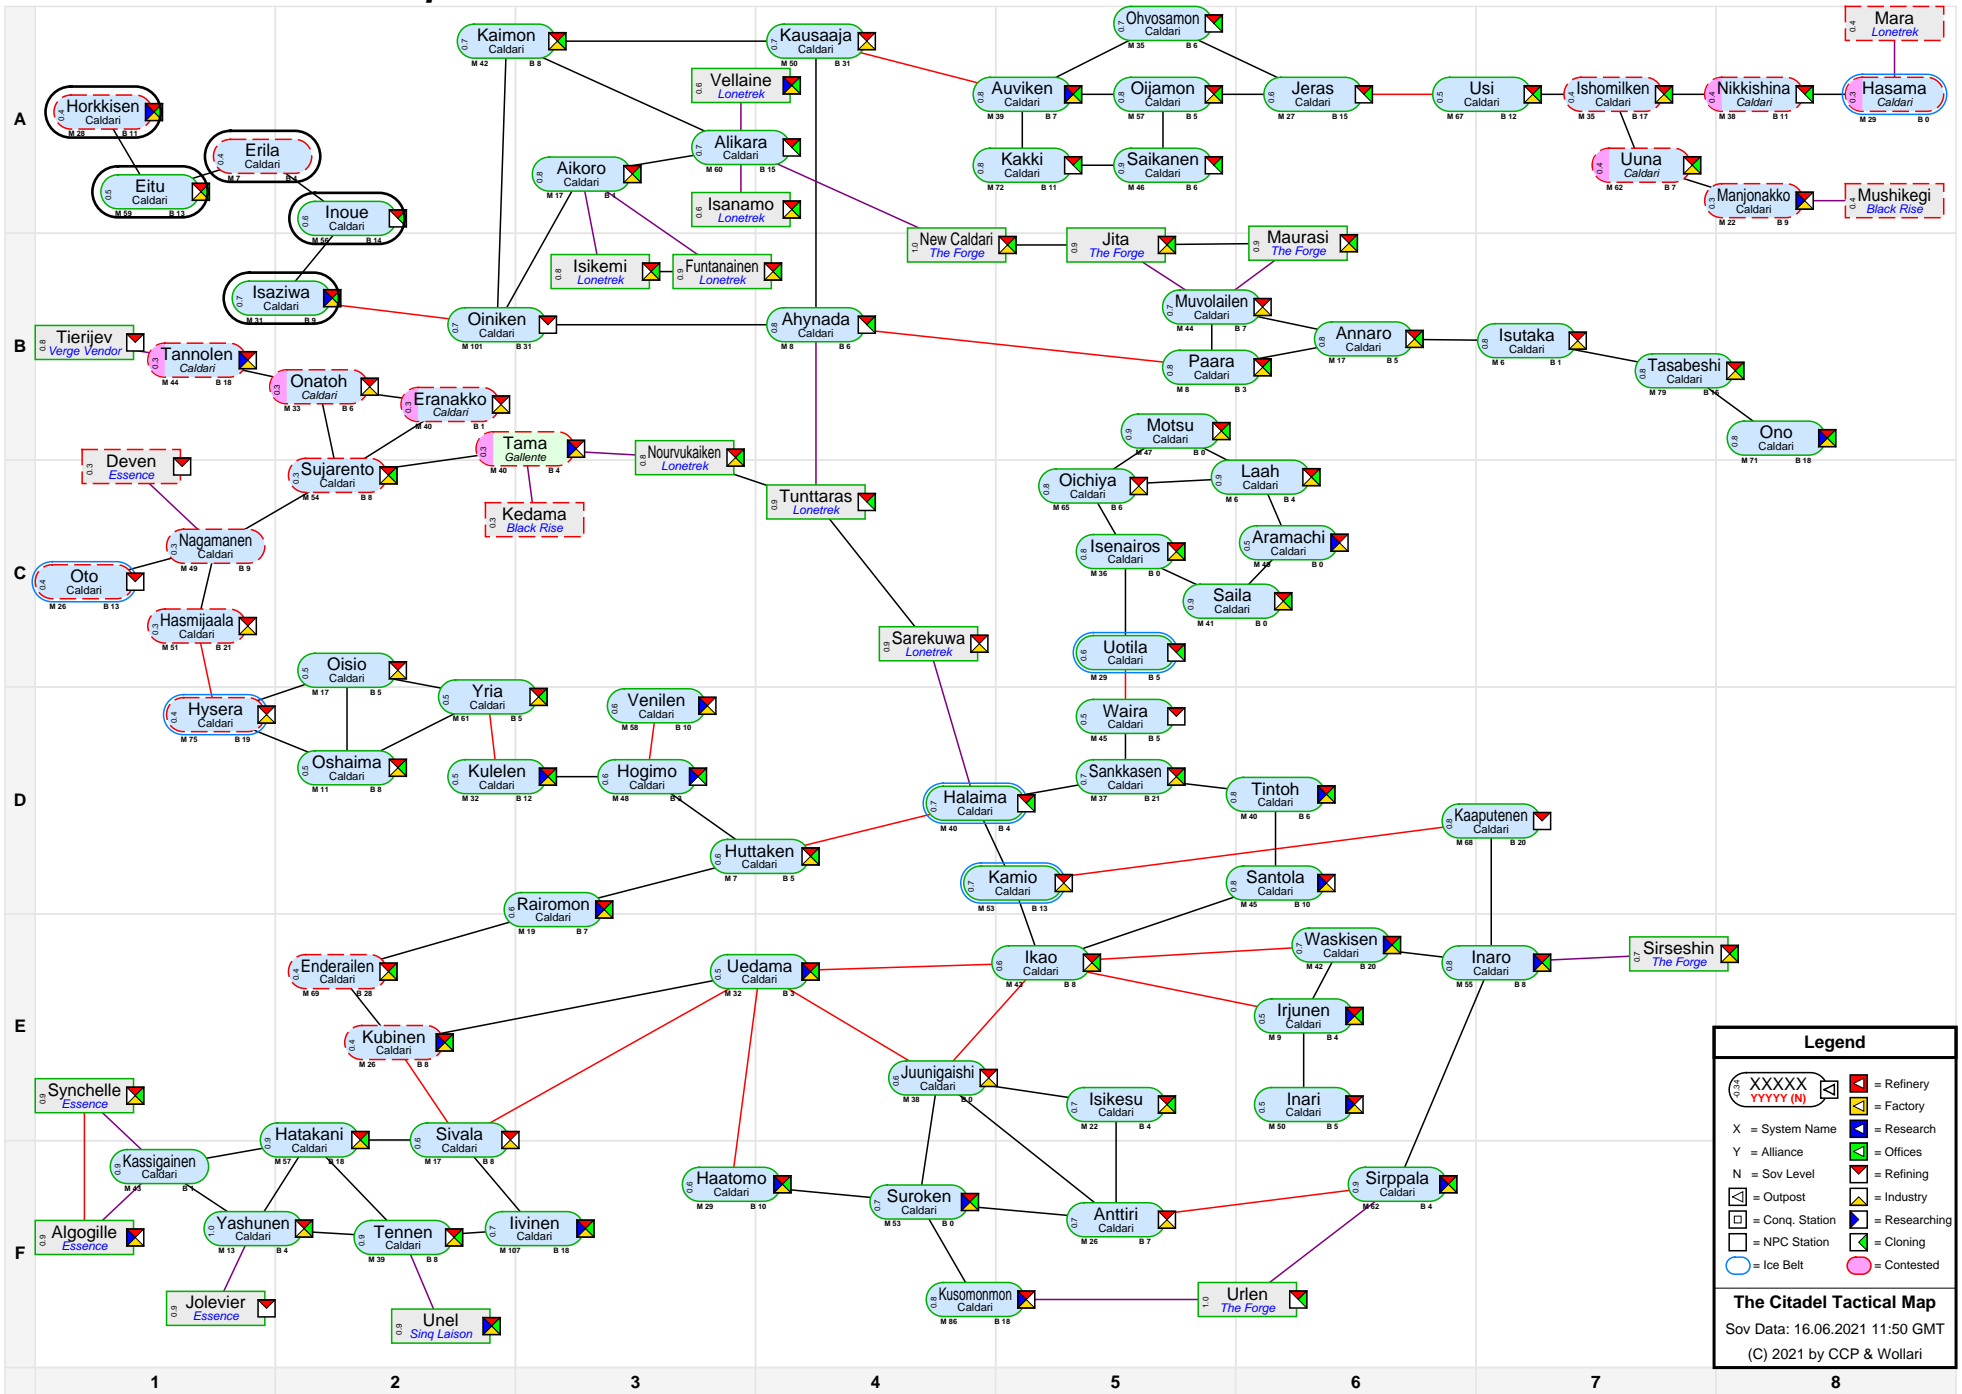

The Citadel Tactical Map

Legend

- XXXXX (with icons) = Refinery
- YYYYY (with icon) = Factory
- X = System Name
- Y = Alliance
- N = Sov Level
- [Icon] = Outpost
- [Icon] = Conq. Station
- [Icon] = Researching
- [Icon] = NPC Station
- [Icon] = Cloning
- [Icon] = Contested

The Citadel Tactical Map
 Sov Data: 16.06.2021 11:50 GMT
 (C) 2021 by CCP & Wollari