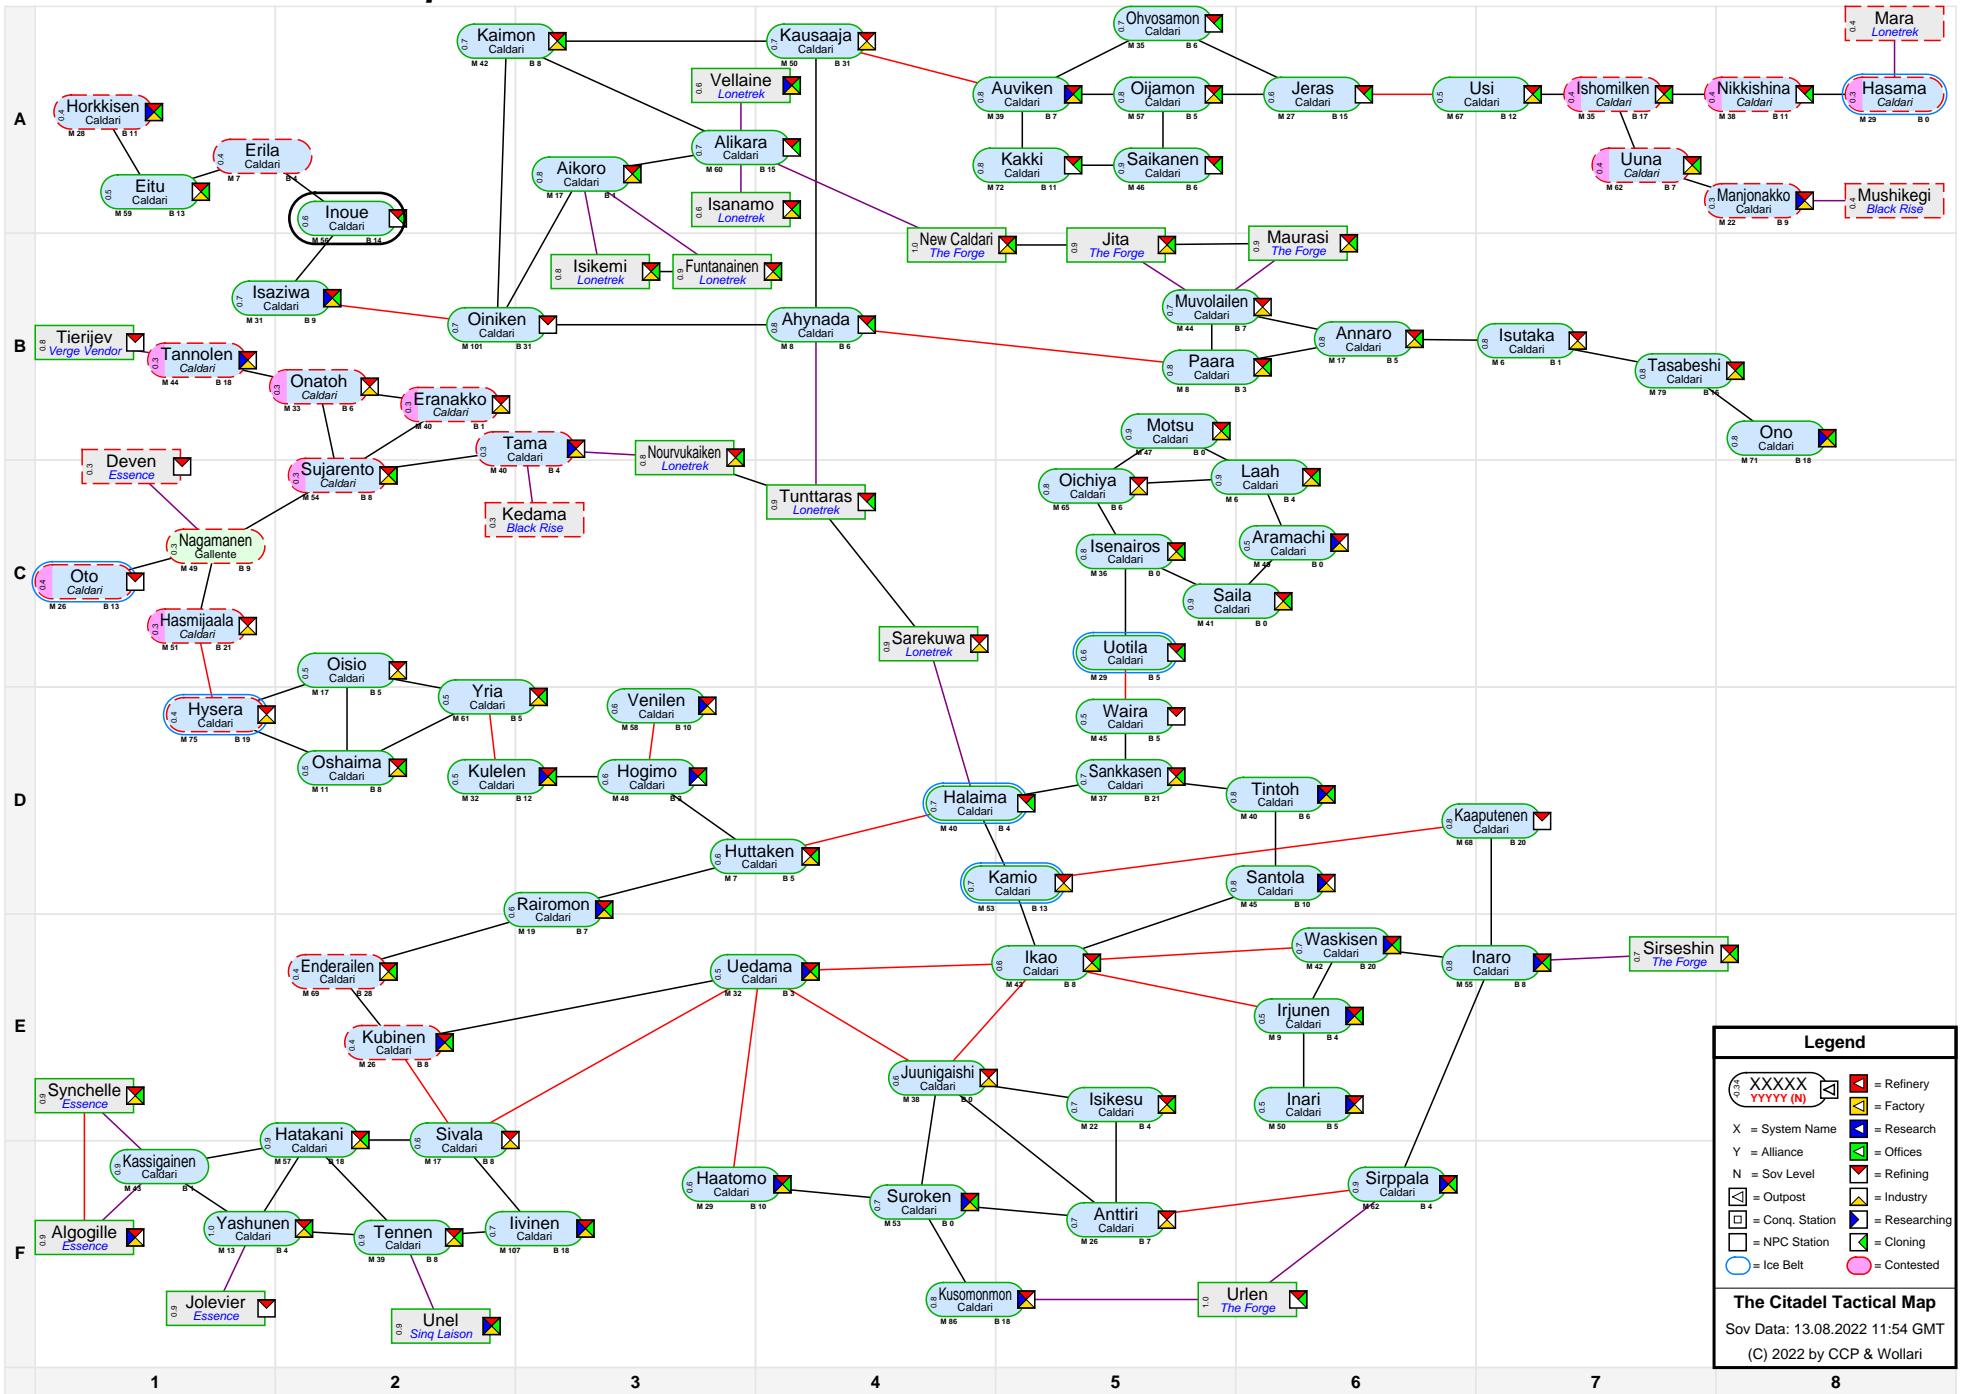

The Citadel Tactical Map

Legend

- XXXXX (with icons) = Refinery
- XXXXX (with icon) = Factory
- X = System Name
- Y = Alliance
- N = Sov Level
- [] = Outpost
- [] = Conq. Station
- [] = Researching
- [] = NPC Station
- [] = Cloning
- [] = Contested
- [] = Ice Belt

The Citadel Tactical Map
 Sov Data: 13.08.2022 11:54 GMT
 (C) 2022 by CCP & Wollari