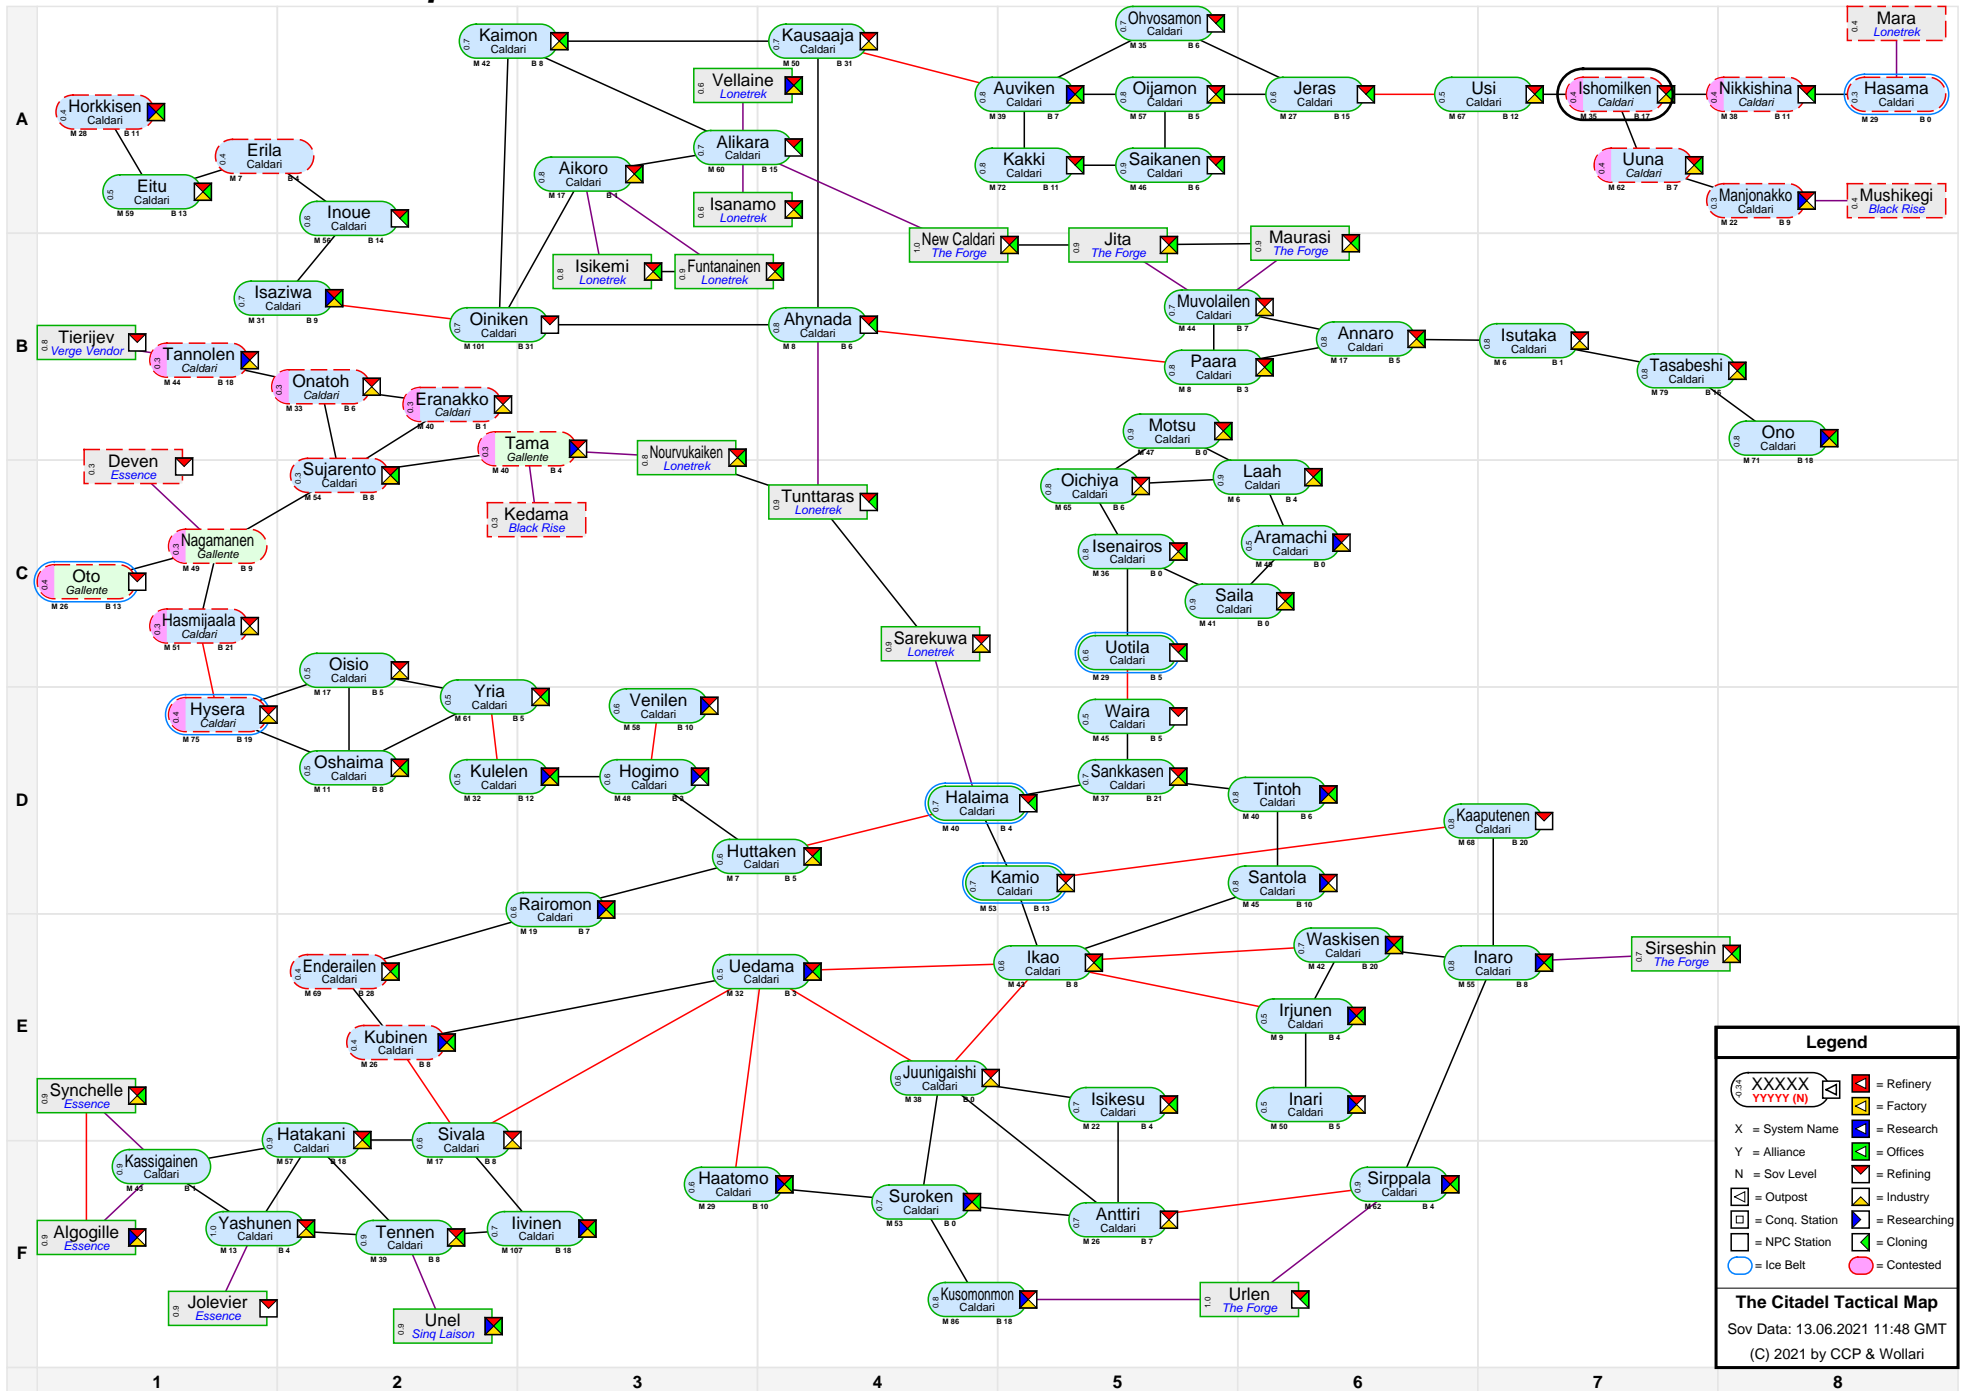

The Citadel Tactical Map

Legend

- XXXXX (with M and B values) = Refinery
- XXXXX (with M and B values) = Factory
- X = System Name
- Y = Alliance
- N = Sov Level
- = Outpost
- = Conq. Station
- = Researching
- = NPC Station
- = Cloning
- = Contested
- Red square = Refining
- Blue square = Research
- Green square = Offices
- Yellow square = Industry
- Blue circle = Ice Belt
- Pink circle = Contested

The Citadel Tactical Map
 Sov Data: 13.06.2021 11:48 GMT
 (C) 2021 by CCP & Wollari