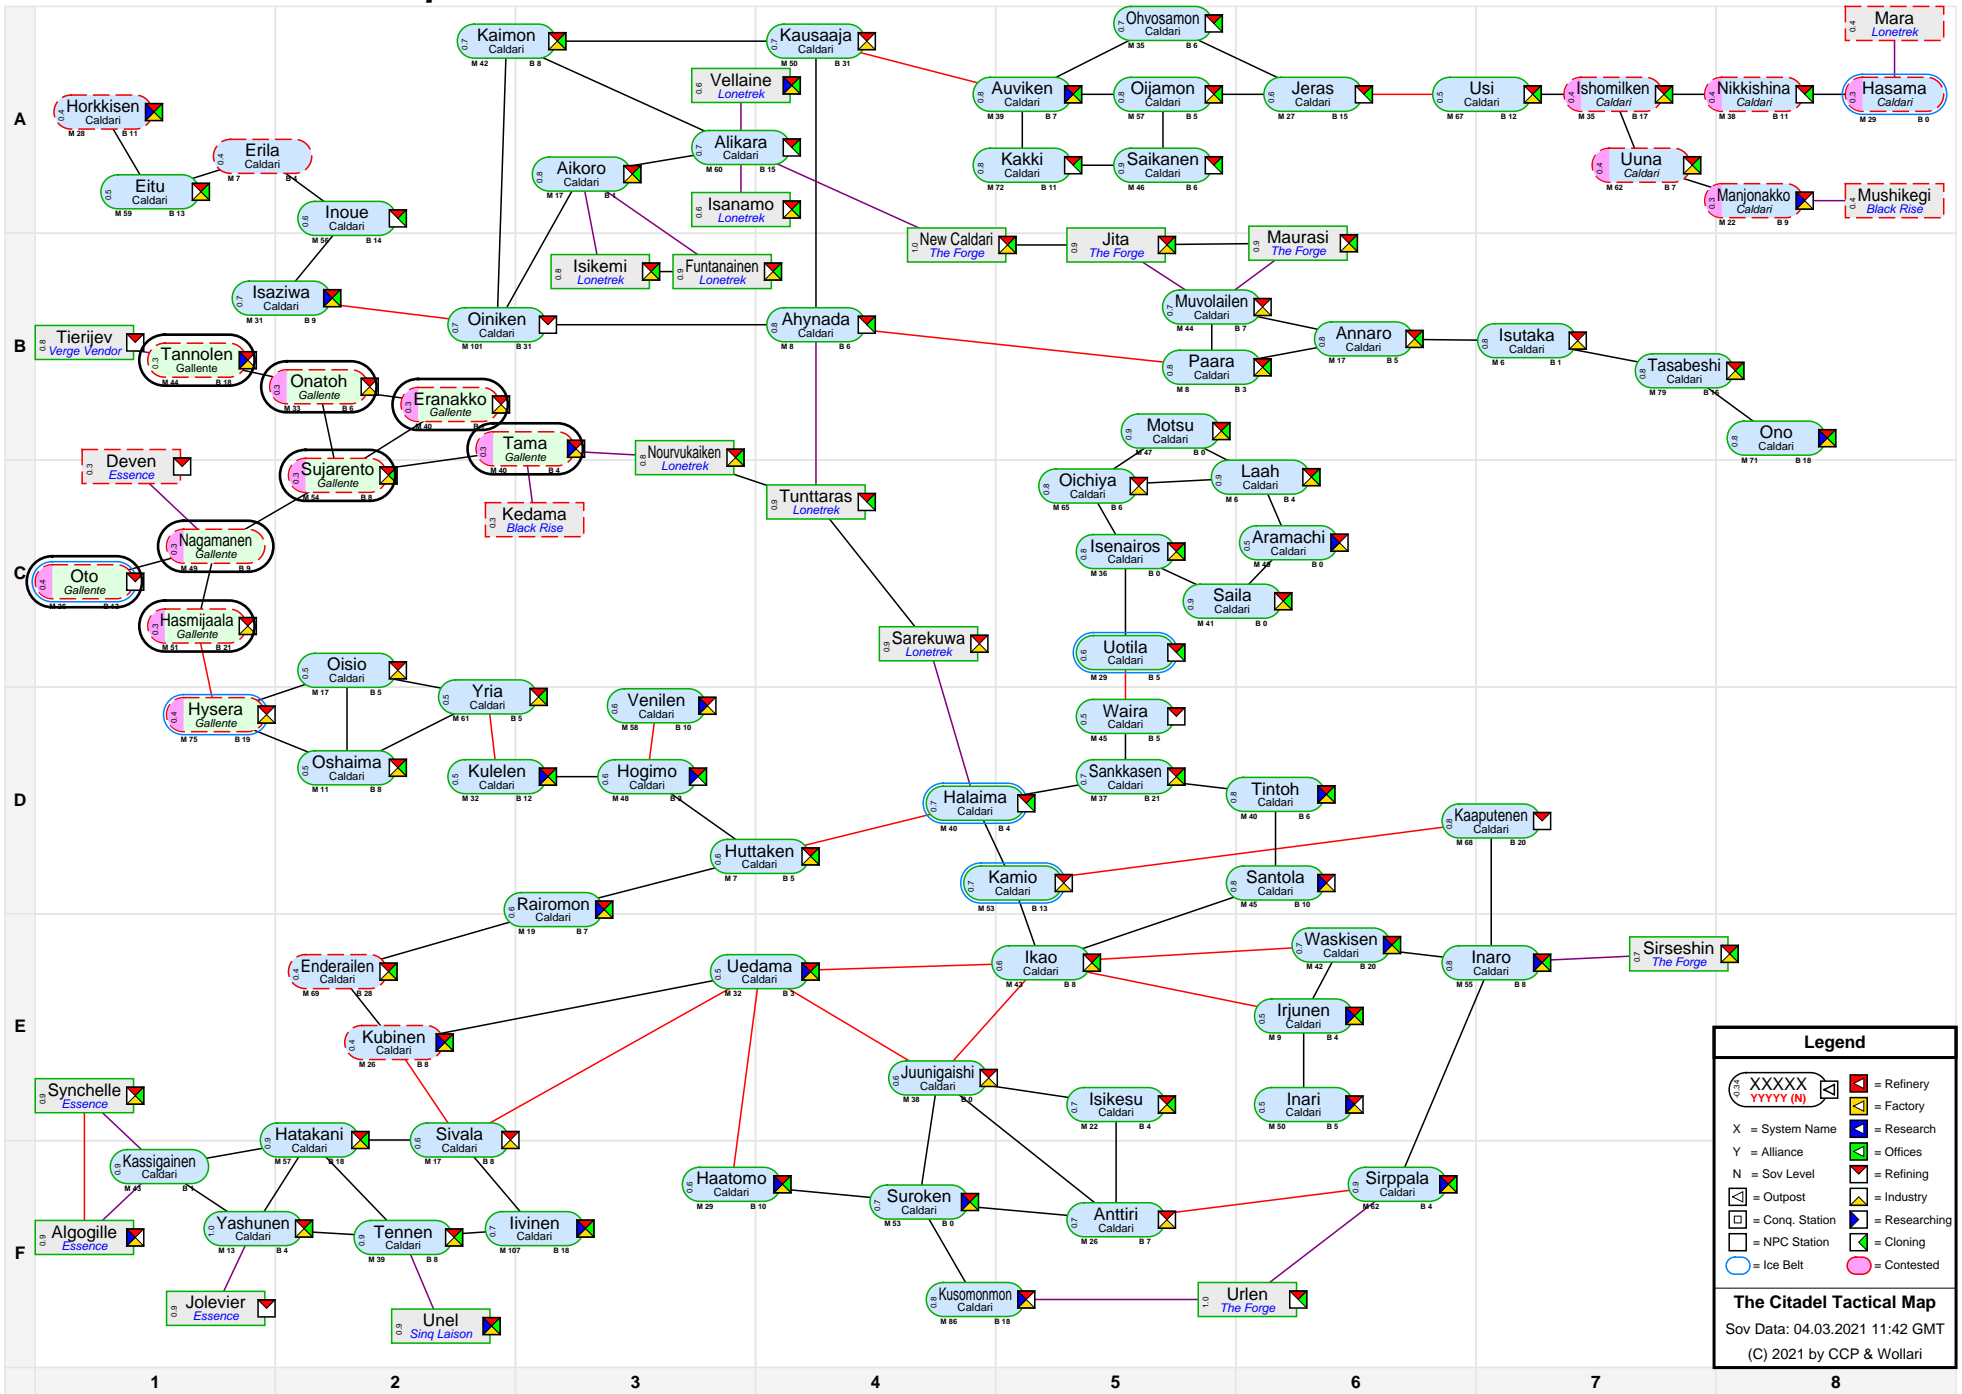

# The Citadel Tactical Map

**Legend**

- XXXXX (with symbols) = Refinery
- XXXXX (with symbols) = Factory
- X = System Name
- Y = Alliance
- N = Sov Level
- [Square with X] = Outpost
- [Square with Y] = Conq. Station
- [Square with N] = NPC Station
- [Green Square] = Cloning
- [Pink Circle] = Contested

**The Citadel Tactical Map**  
 Sov Data: 04.03.2021 11:42 GMT  
 (C) 2021 by CCP & Wollari