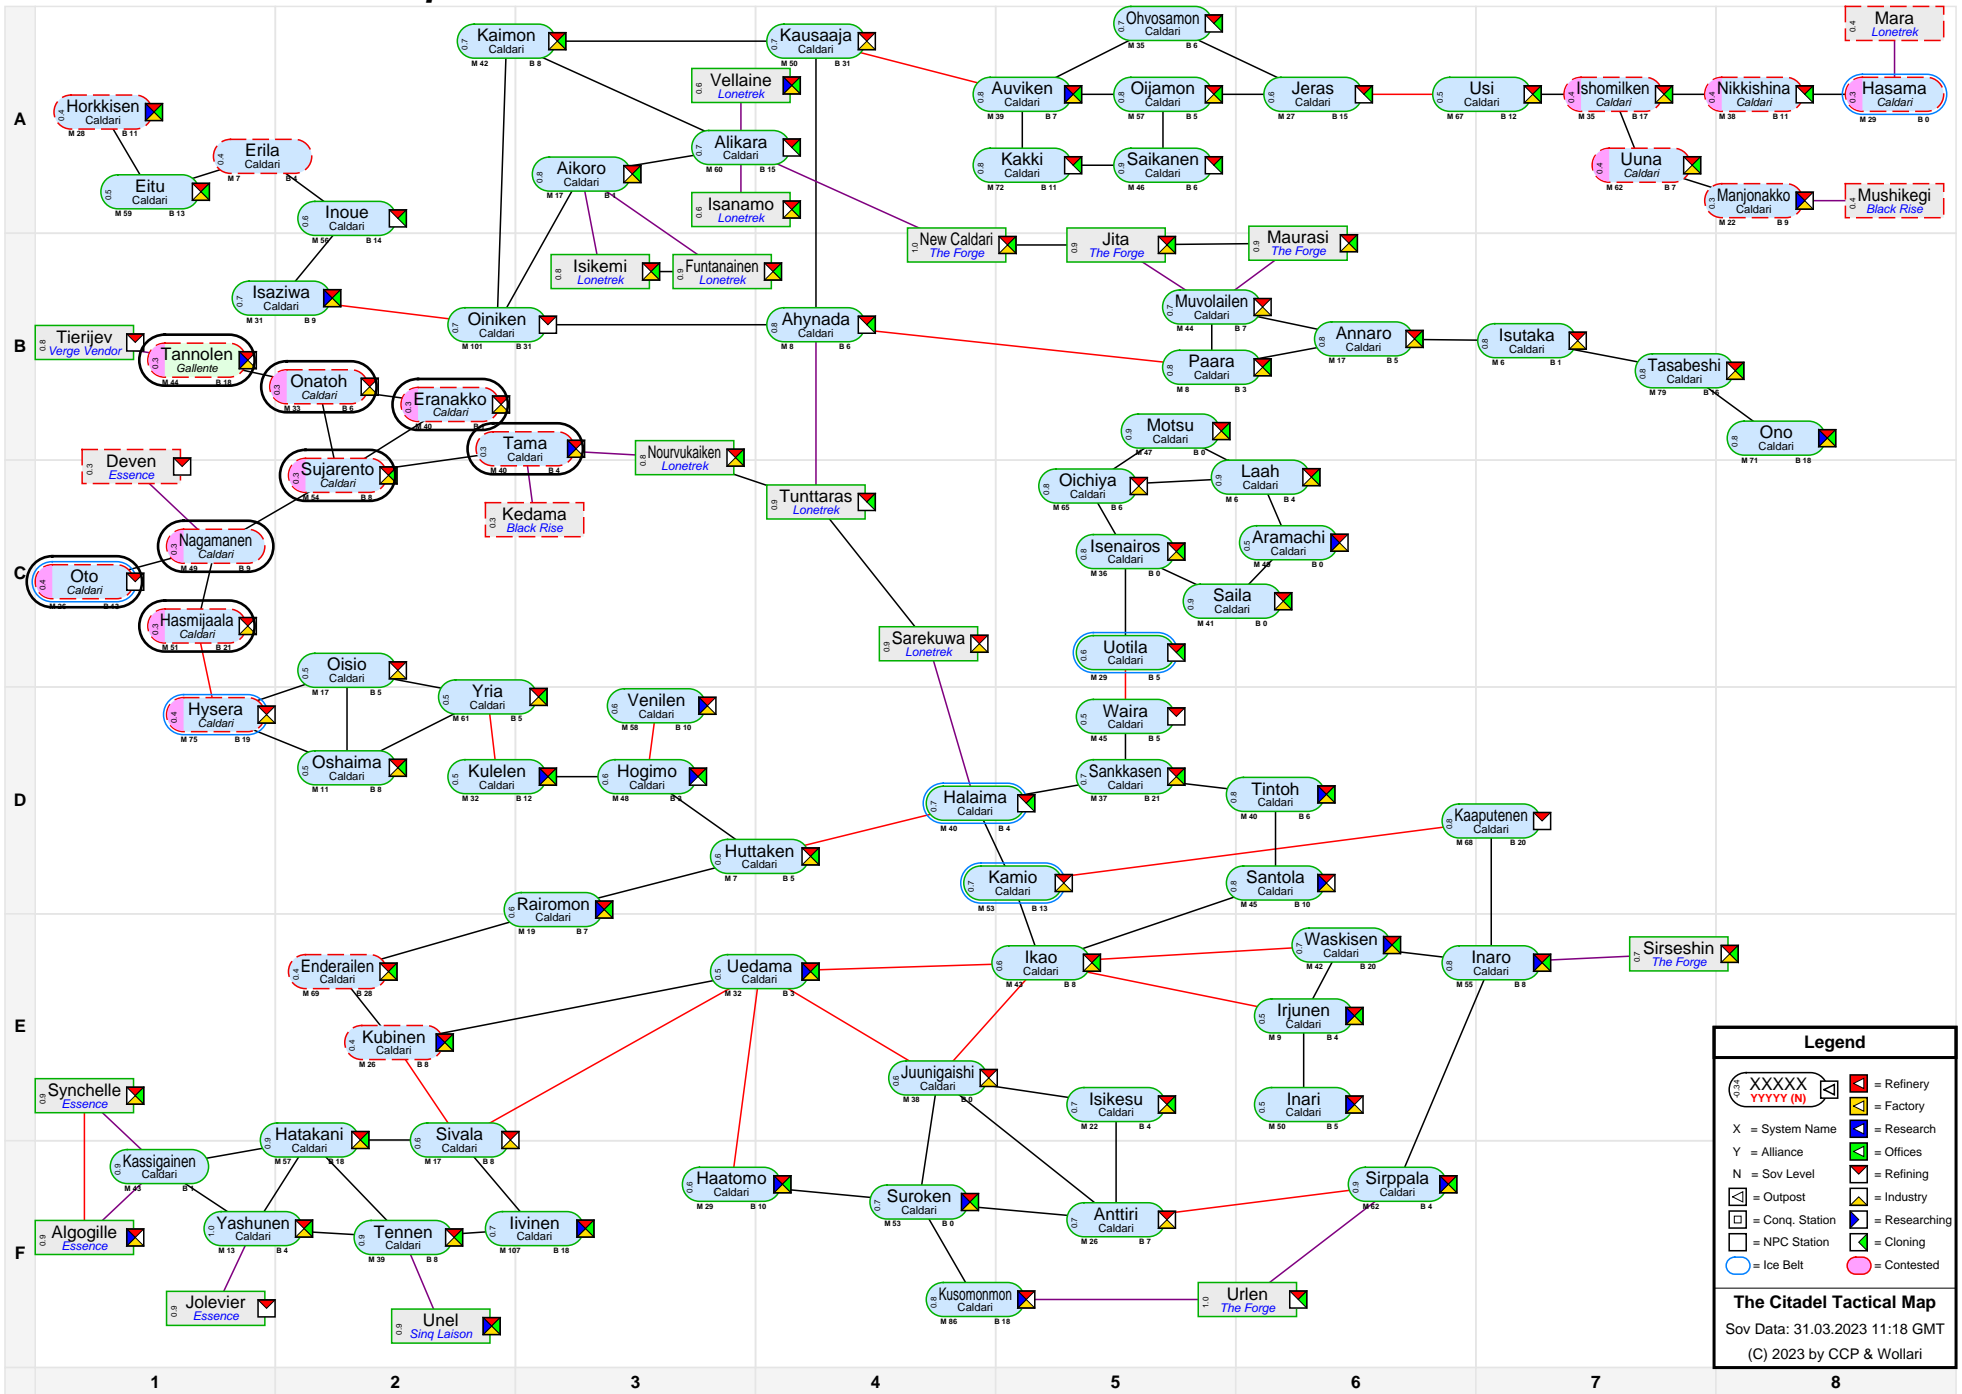

The Citadel Tactical Map

Legend

- XXXXX (with icons) = Refinery
- XXXXX (with icon) = Factory
- X = System Name
- Y = Alliance
- N = Sov Level
- [] = Outpost
- [] = Conq. Station
- [] = Researching
- [] = NPC Station
- [] = Cloning
- [] = Contested

The Citadel Tactical Map
 Sov Data: 31.03.2023 11:18 GMT
 (C) 2023 by CCP & Wollari