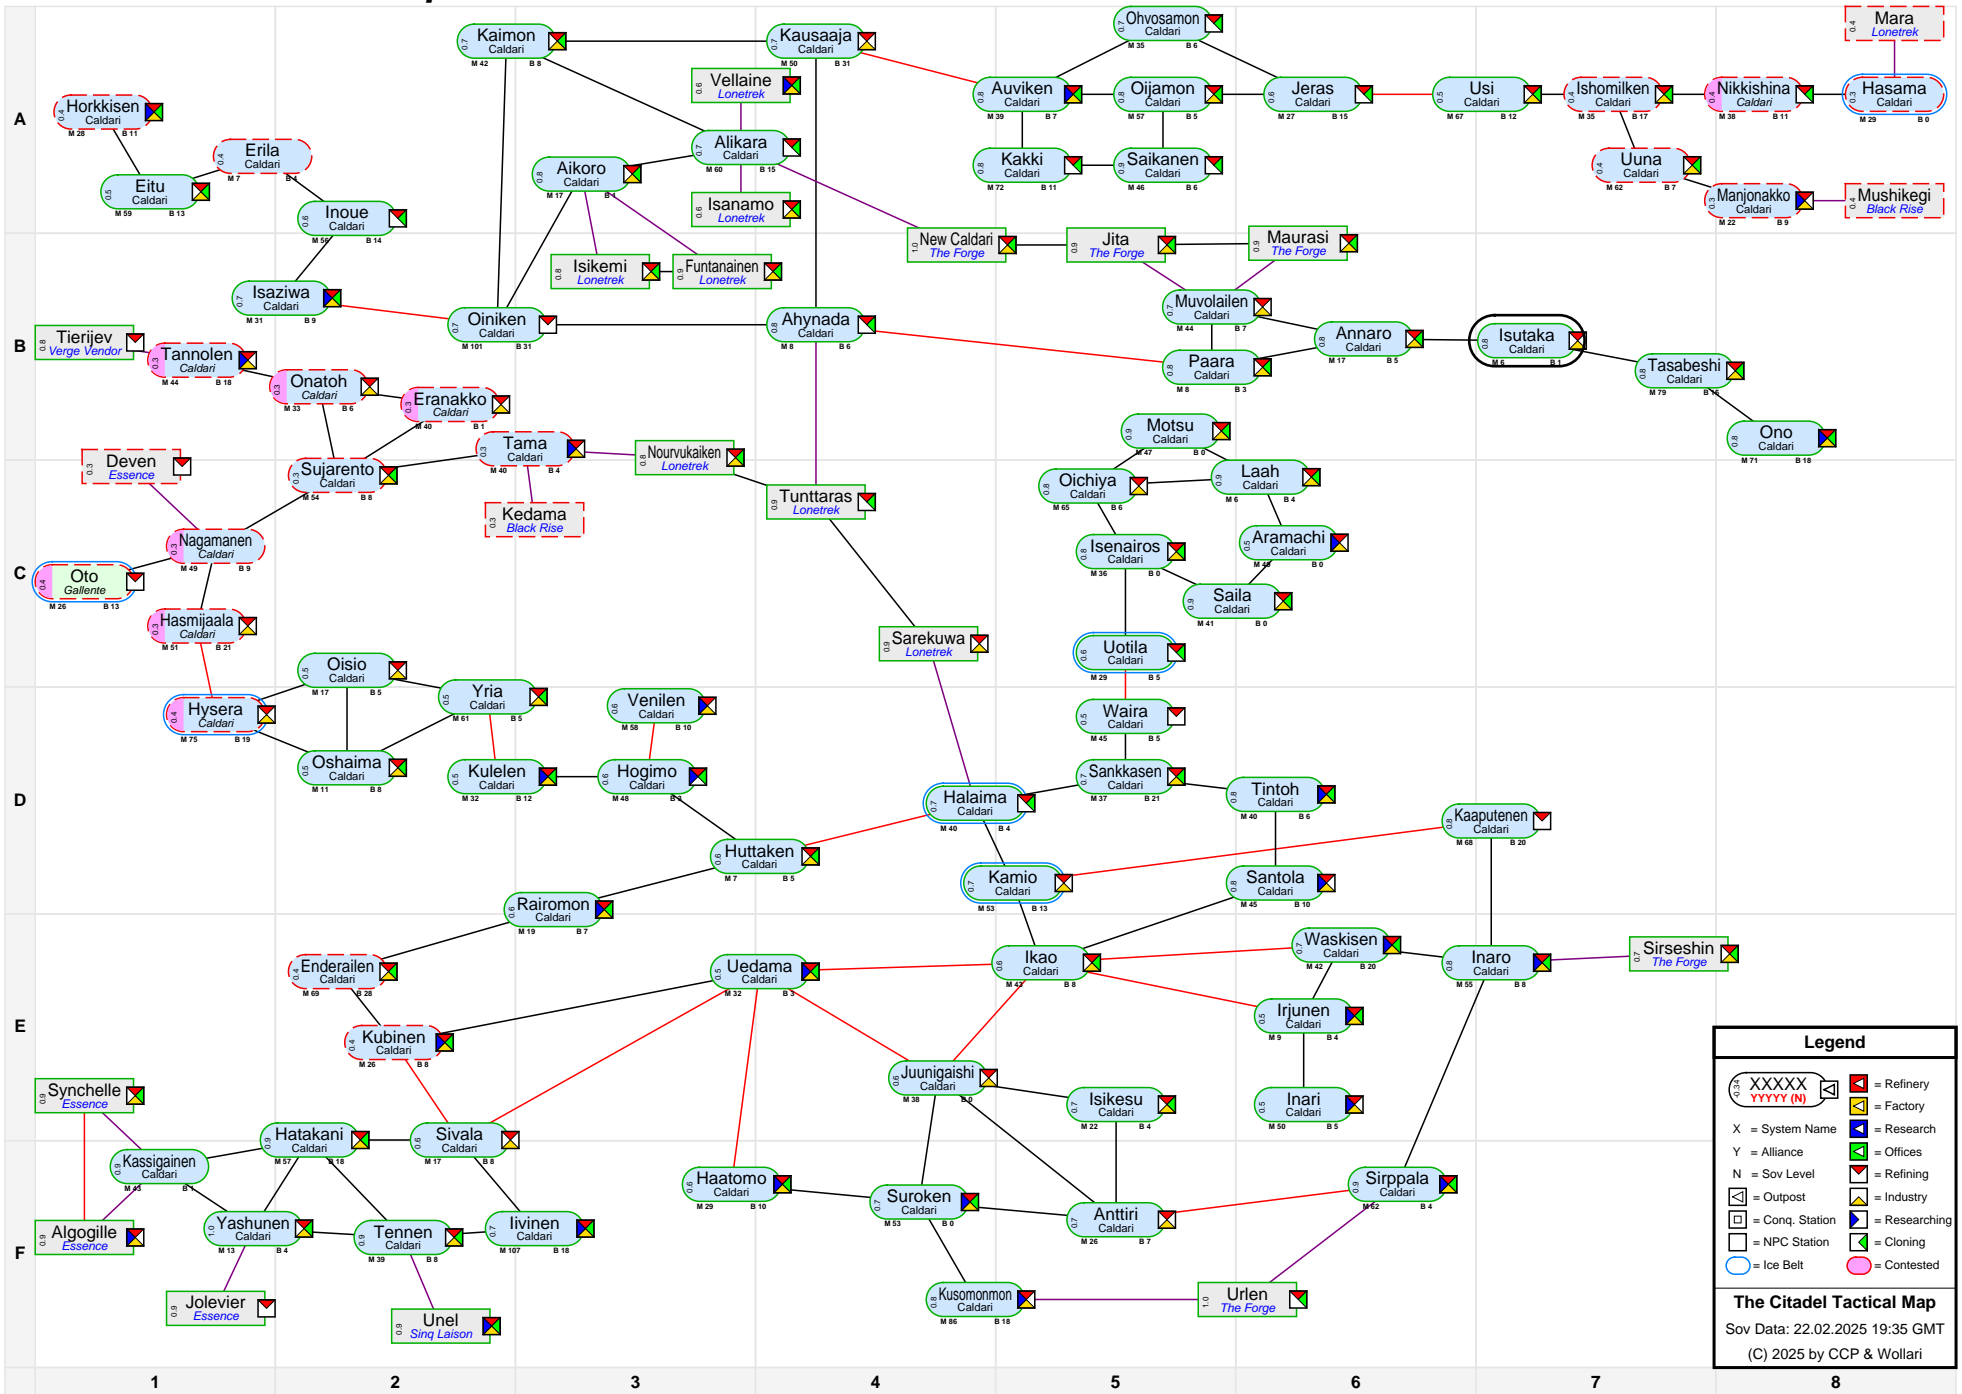

# The Citadel Tactical Map

**Legend**

- XXXXXX (YYYY (N)) = Refinery
- X = System Name
- Y = Alliance
- N = Sov Level
- [Icon] = Outpost
- [Icon] = Conq. Station
- [Icon] = NPC Station
- [Icon] = Ice Belt
- [Icon] = Contested
- [Icon] = Factory
- [Icon] = Research
- [Icon] = Offices
- [Icon] = Refining
- [Icon] = Industry
- [Icon] = Researching
- [Icon] = Cloning

**The Citadel Tactical Map**  
 Sov Data: 22.02.2025 19:35 GMT  
 (C) 2025 by CCP & Wollari