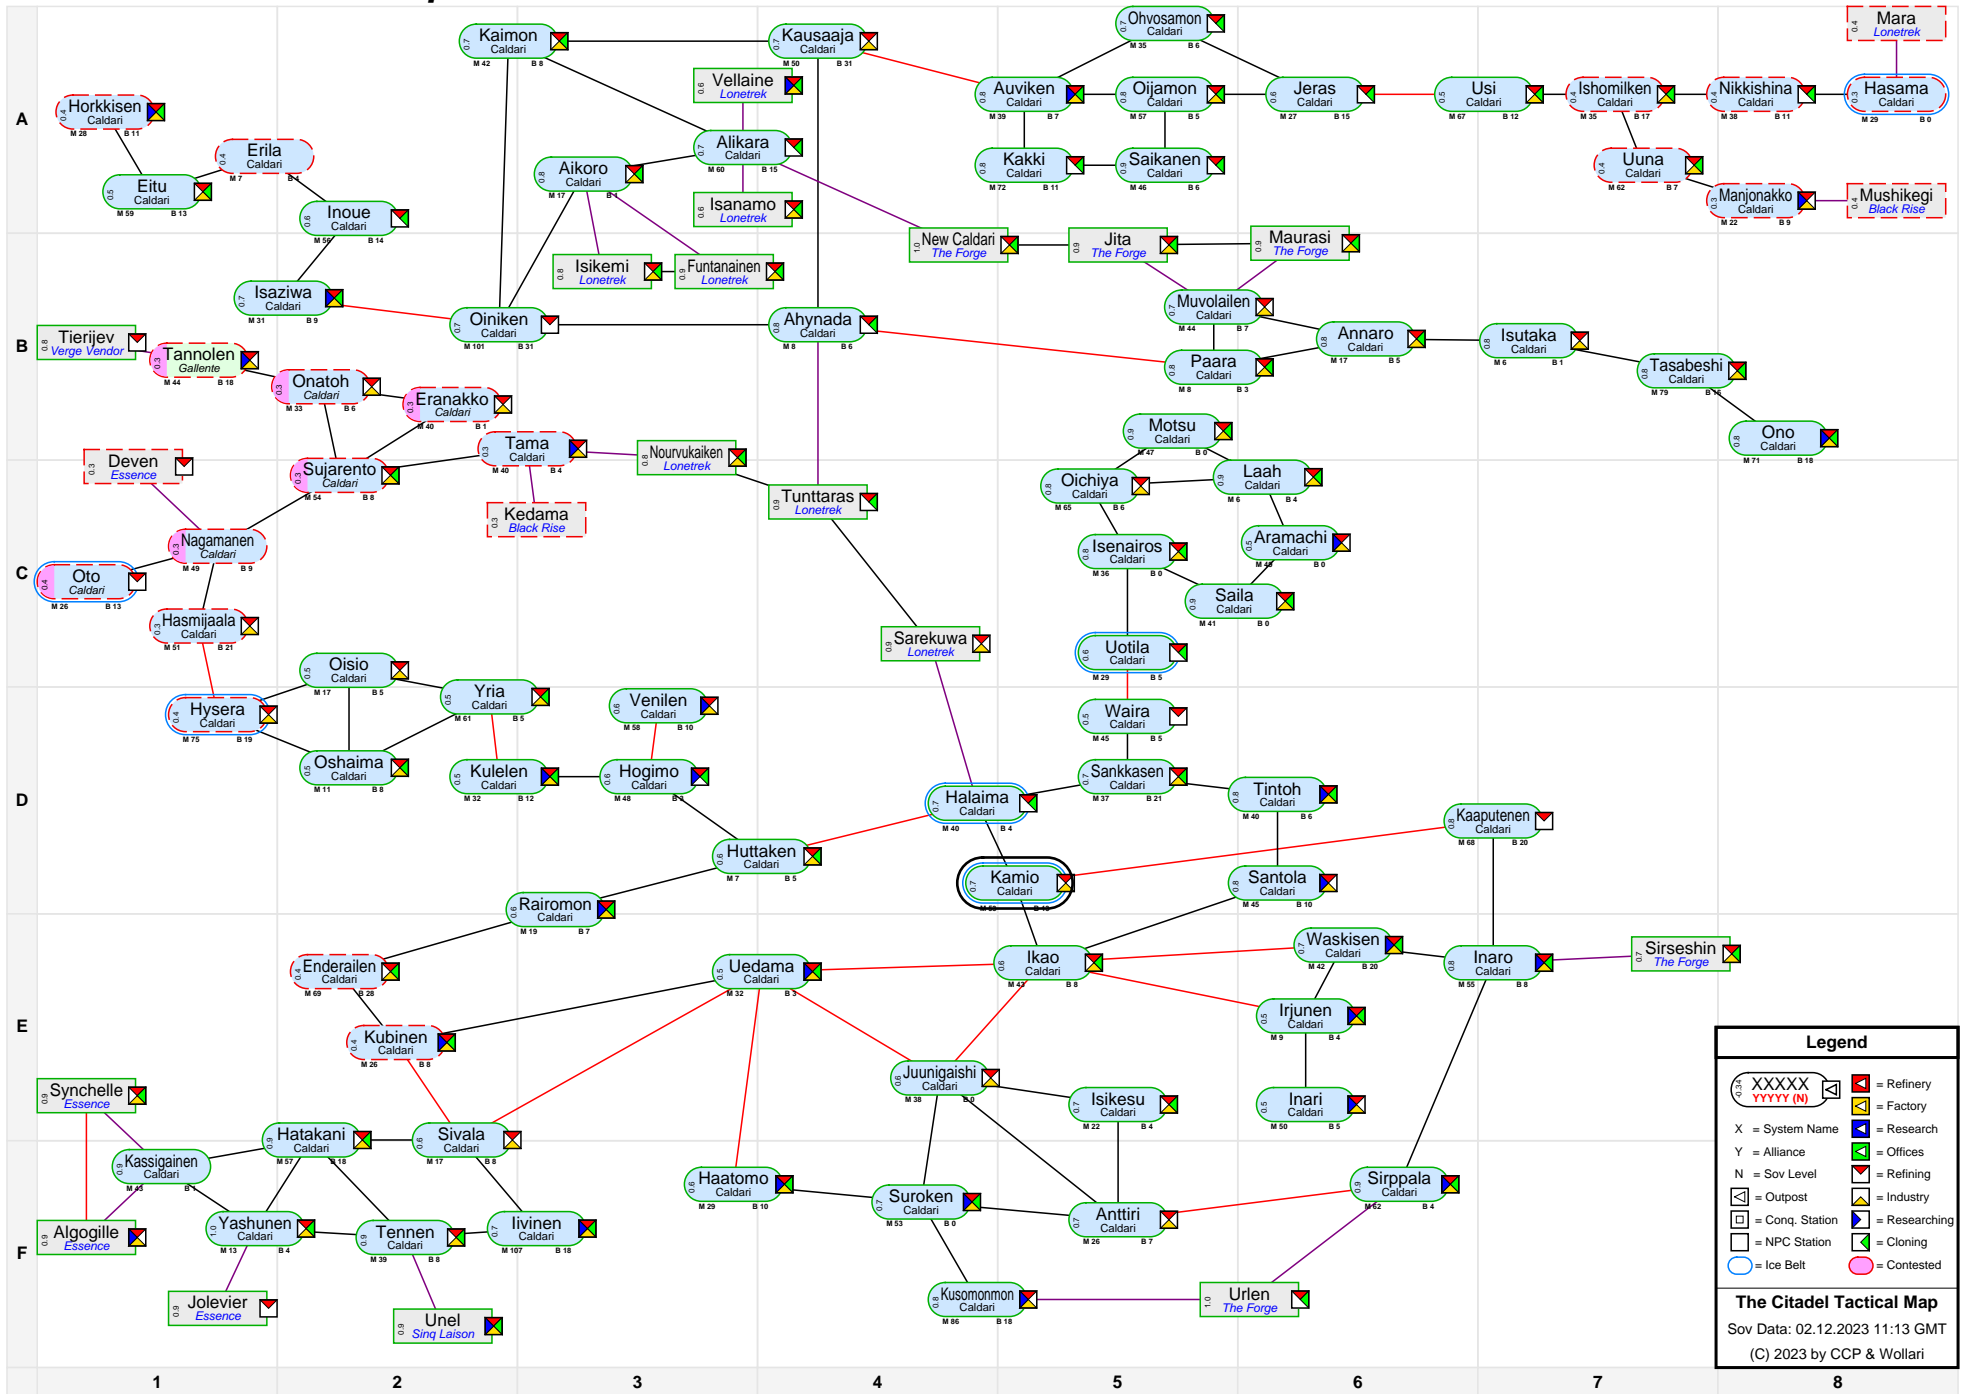

# The Citadel Tactical Map

**Legend**

- XXXXXX (YYYY (N)) = Station Name (System Name) (Sov Level)
- X = System Name
- Y = Alliance
- N = Sov Level
- = Outpost
- = Conq. Station
- = NPC Station
- = Refinery
- = Research
- = Industry
- = Cloning
- = Contested

**The Citadel Tactical Map**  
 Sov Data: 02.12.2023 11:13 GMT  
 (C) 2023 by CCP & Wollari