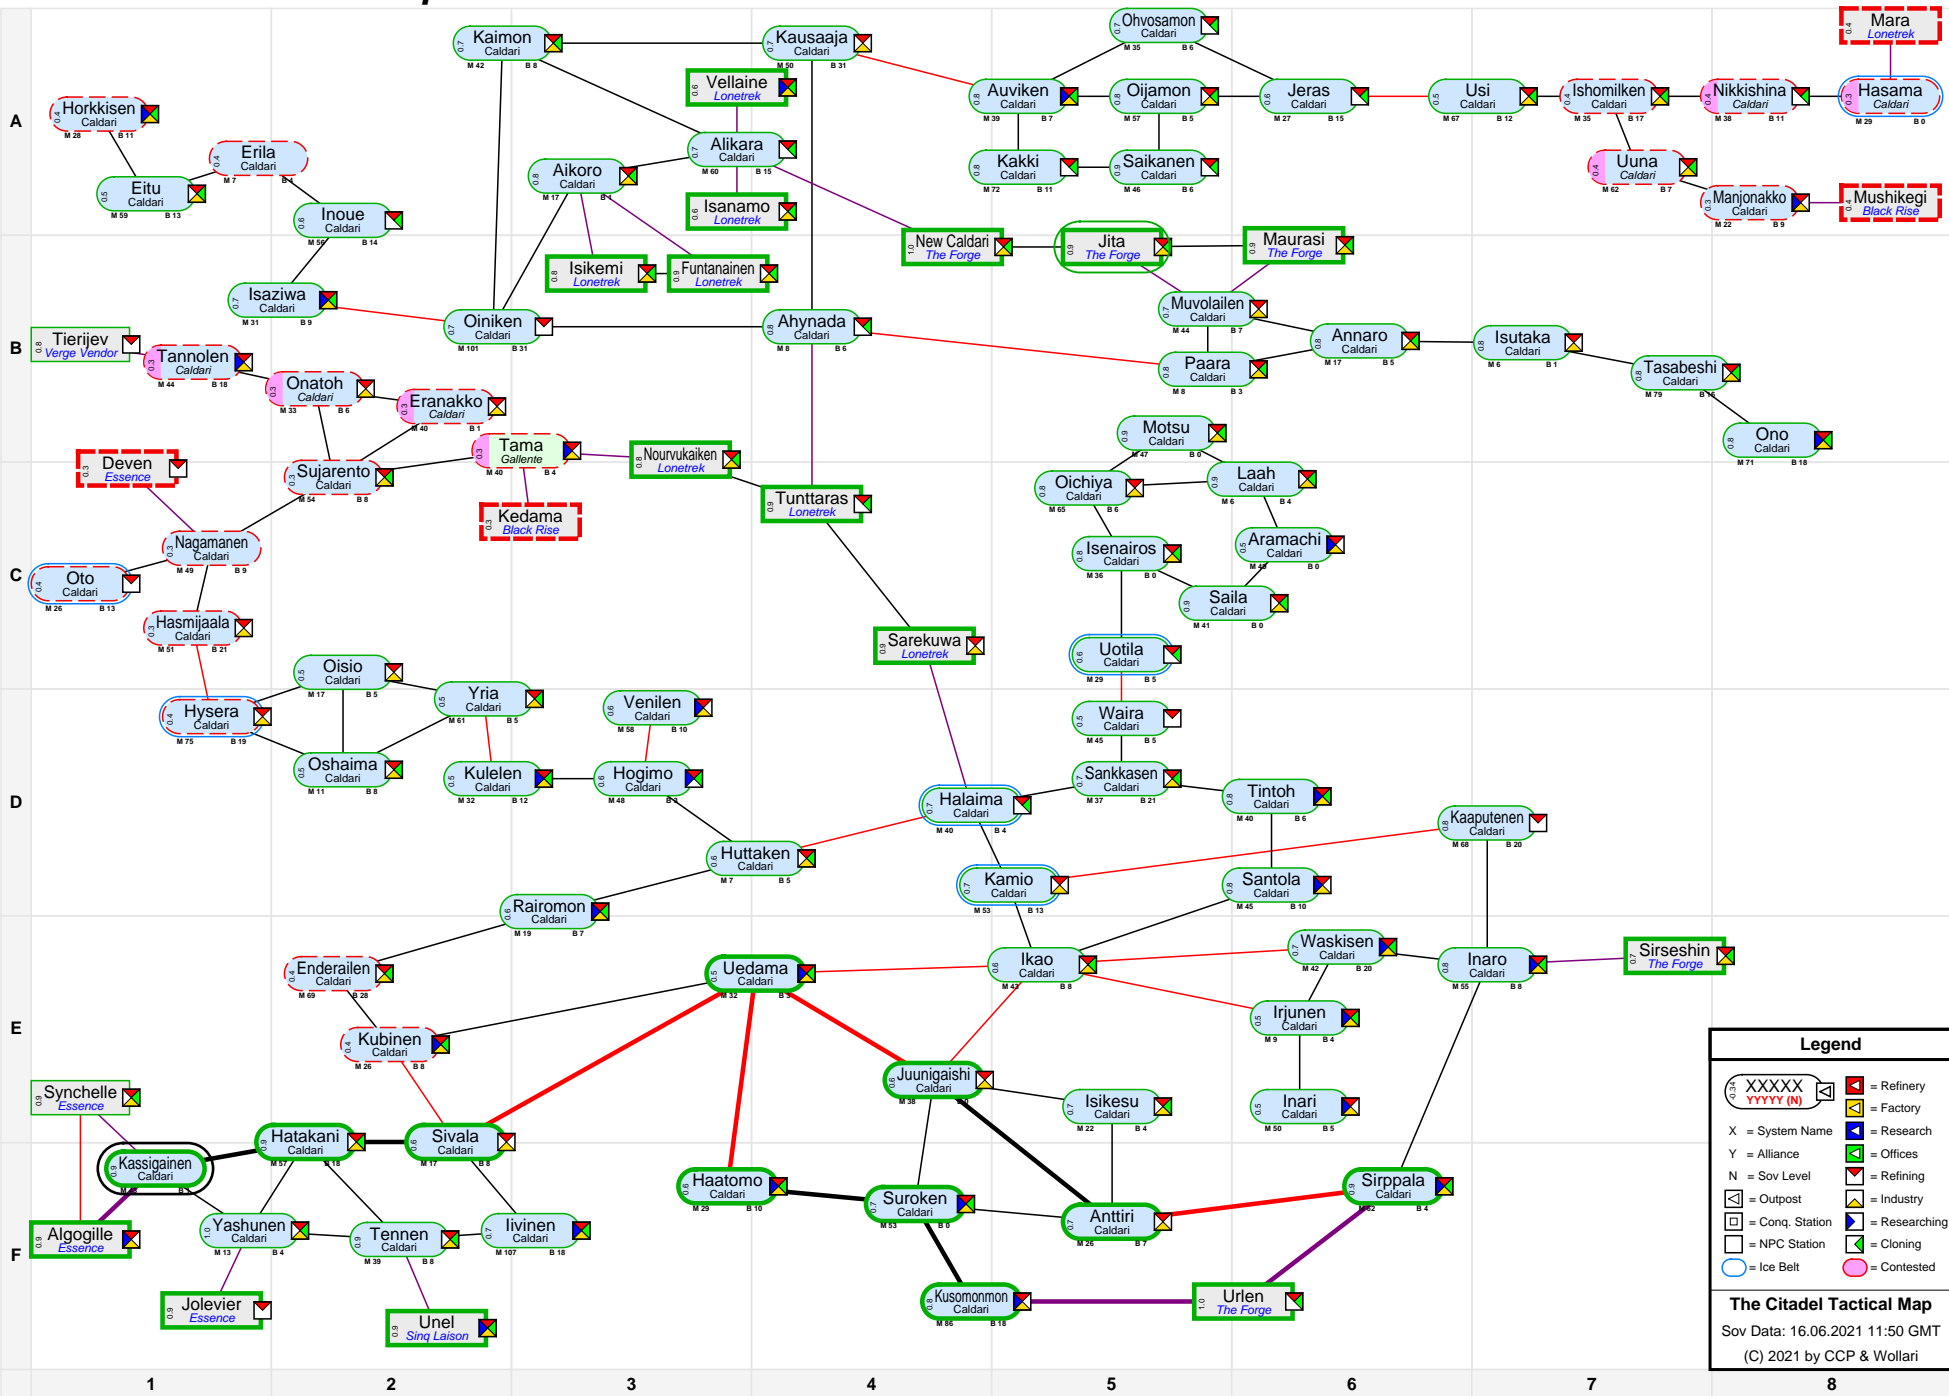

# The Citadel Tactical Map

**Legend**

- XXXXXX YYYYY (N) = Refinery
- X = System Name
- Y = Alliance
- N = Sov Level
- O = Outpost
- = Conq. Station
- = NPC Station
- = Ice Belt
- = Contested
- ☒ = Factory
- ☒ = Research
- ☒ = Offices
- ☒ = Refining
- ☒ = Industry
- ☒ = Researching
- ☒ = Cloning

**The Citadel Tactical Map**  
Sov Data: 16.06.2021 11:50 GMT  
(C) 2021 by CCP & Wollari