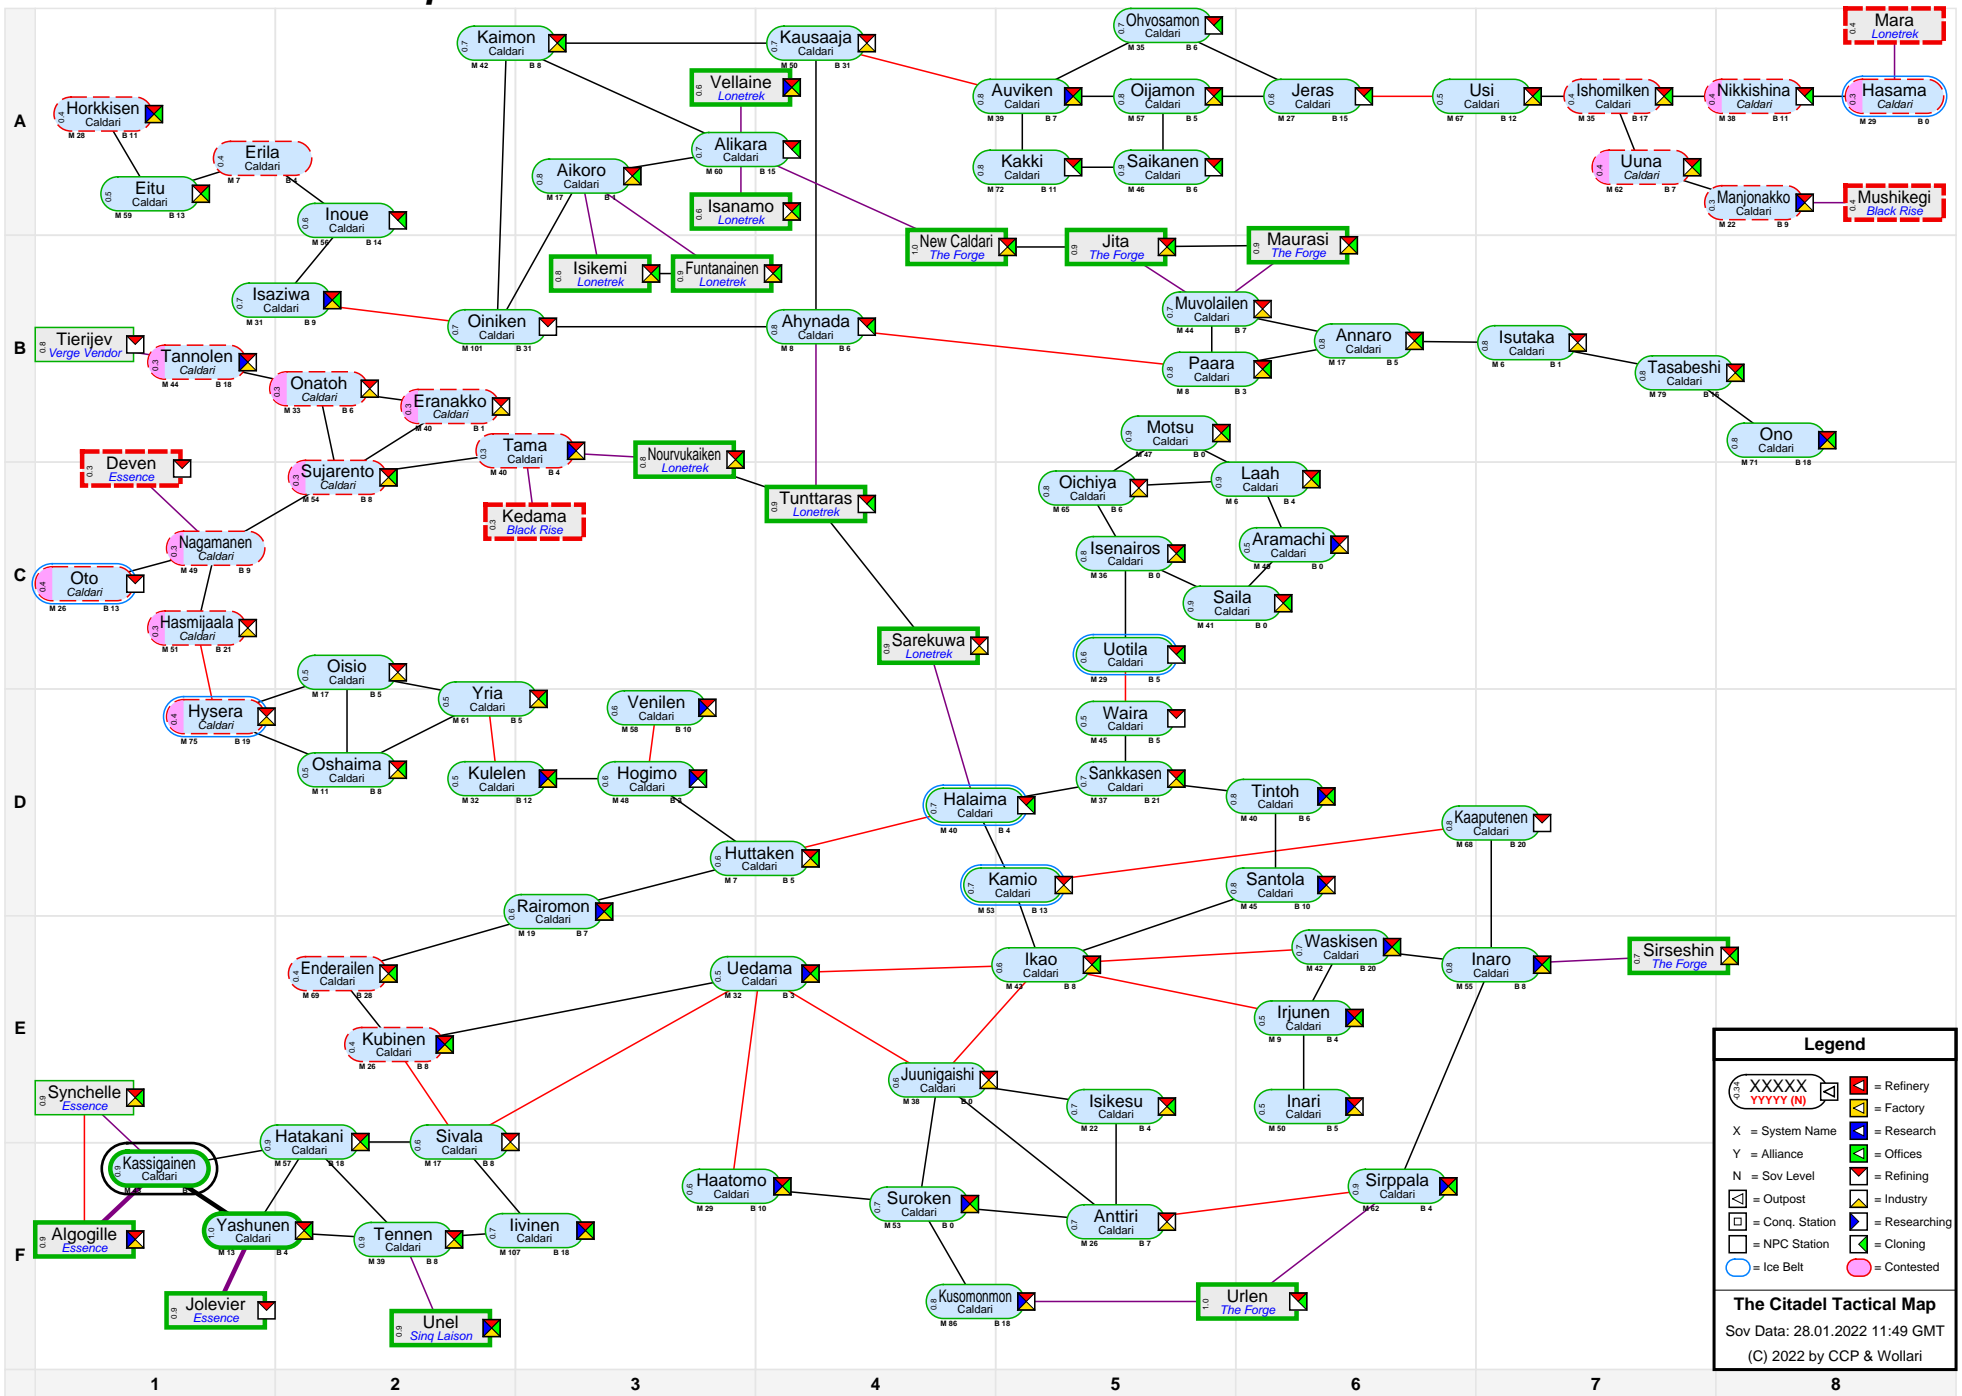

The Citadel Tactical Map

Legend

- XXXXX YYYYY (N) [Icon] = Refinery
- X [Icon] = Factory
- X [Icon] = System Name
- Y [Icon] = Alliance
- N [Icon] = Sov Level
- [Icon] = Outpost
- [Icon] = Conq. Station
- [Icon] = Researching
- [Icon] = NPC Station
- [Icon] = Cloning
- [Icon] = Contested

The Citadel Tactical Map
 Sov Data: 28.01.2022 11:49 GMT
 (C) 2022 by CCP & Wollari