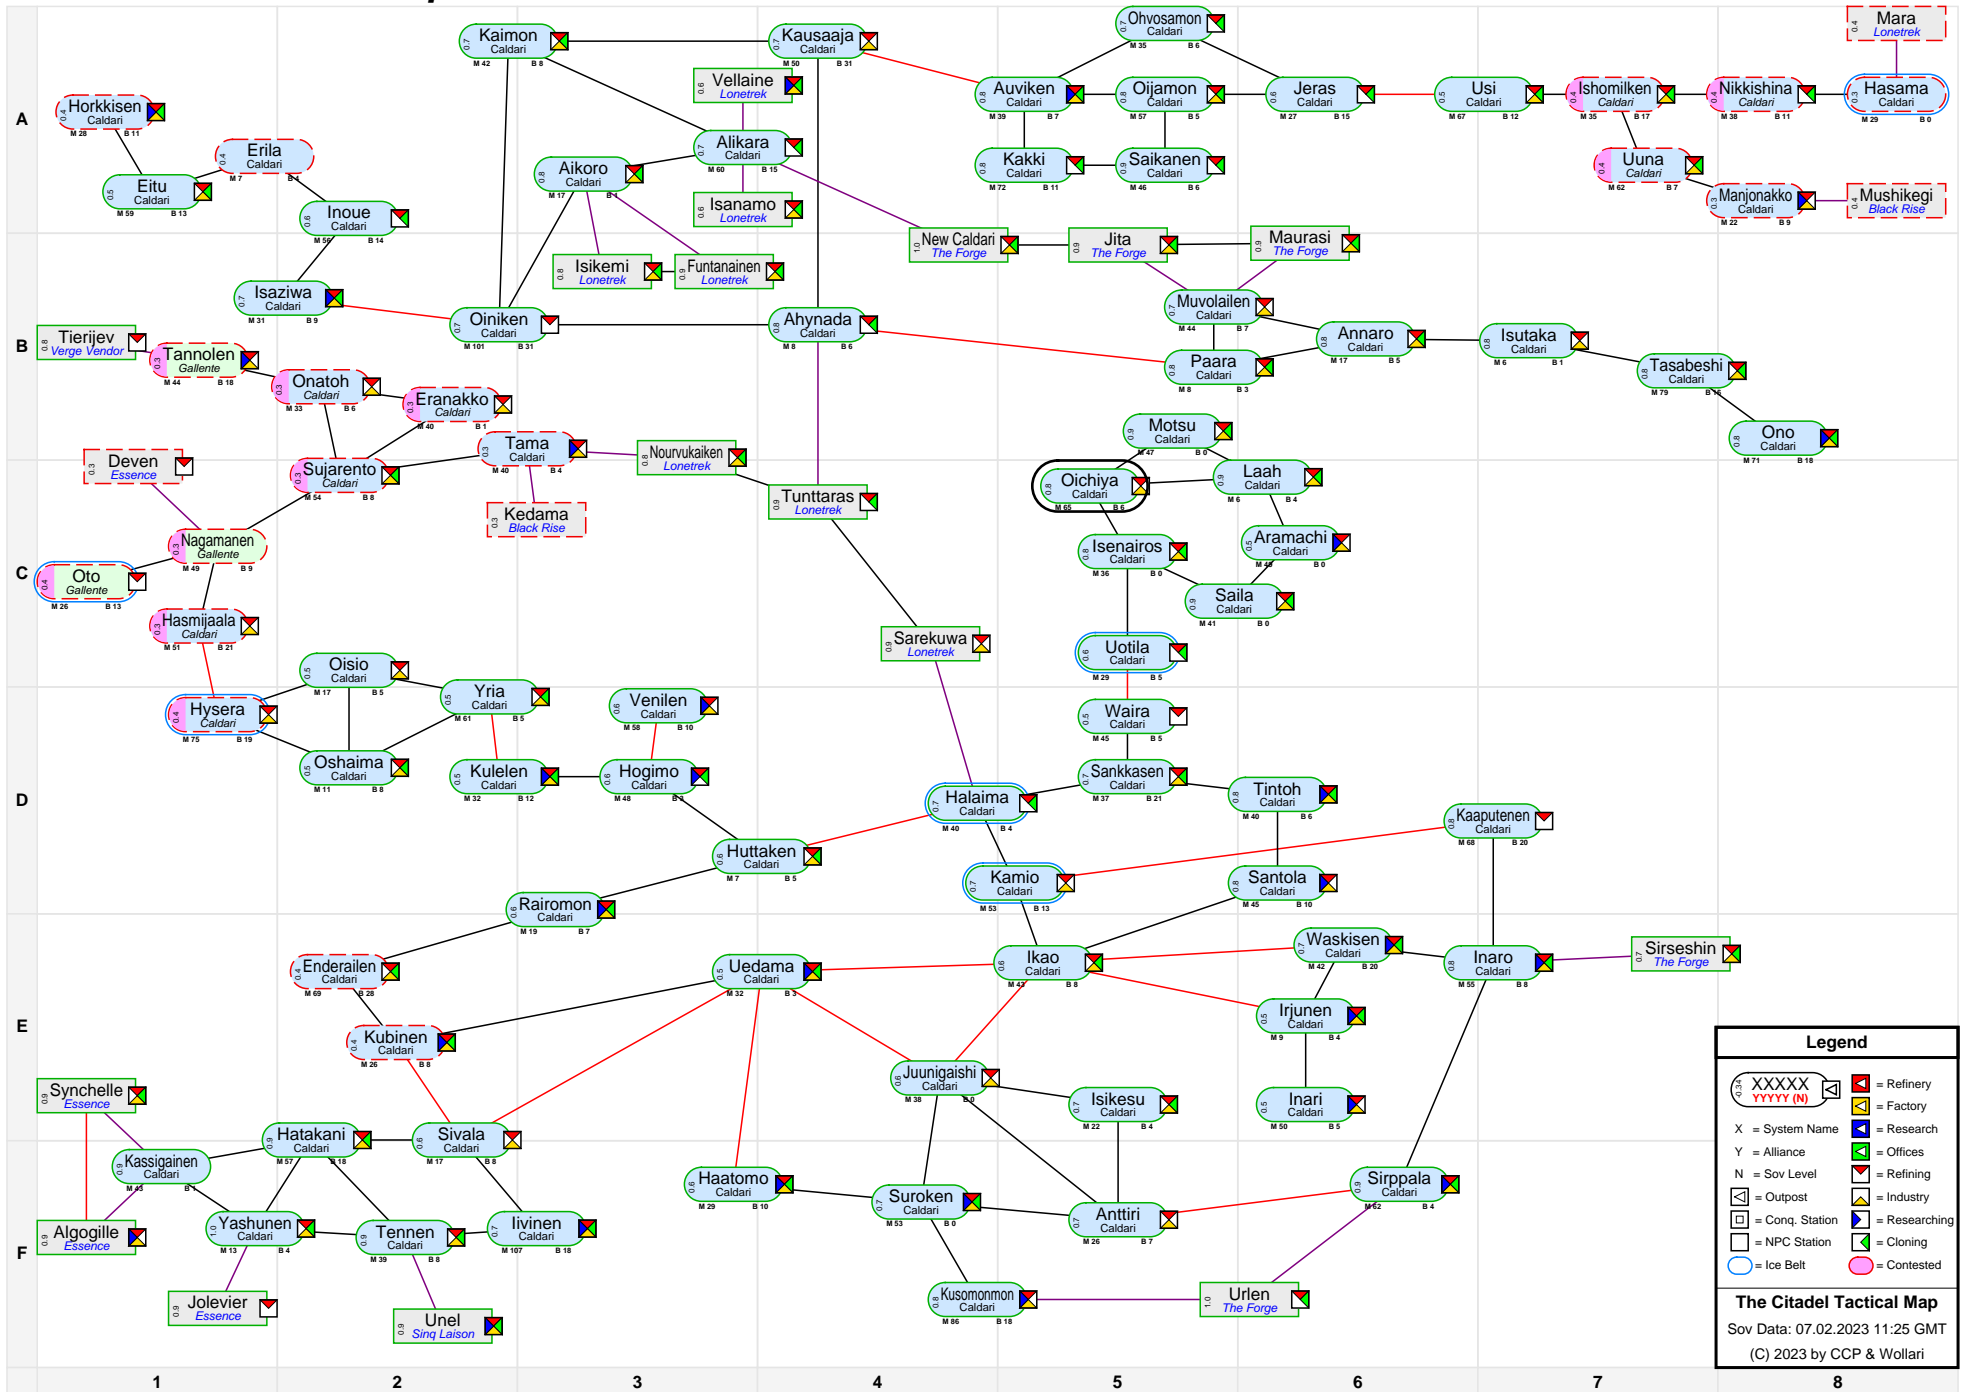

The Citadel Tactical Map

Legend

- XXXXX YYYYY (N) = Station Name
- X = System Name
- Y = Alliance
- N = Sov Level
- ☐ = Outpost
- ☐ = Conq. Station
- ☐ = NPC Station
- ☐ = Ice Belt
- ☐ = Contested
- ☐ = Refinery
- ☐ = Factory
- ☐ = Research
- ☐ = Offices
- ☐ = Refining
- ☐ = Industry
- ☐ = Researching
- ☐ = Cloning

The Citadel Tactical Map
 Sov Data: 07.02.2023 11:25 GMT
 (C) 2023 by CCP & Wollari