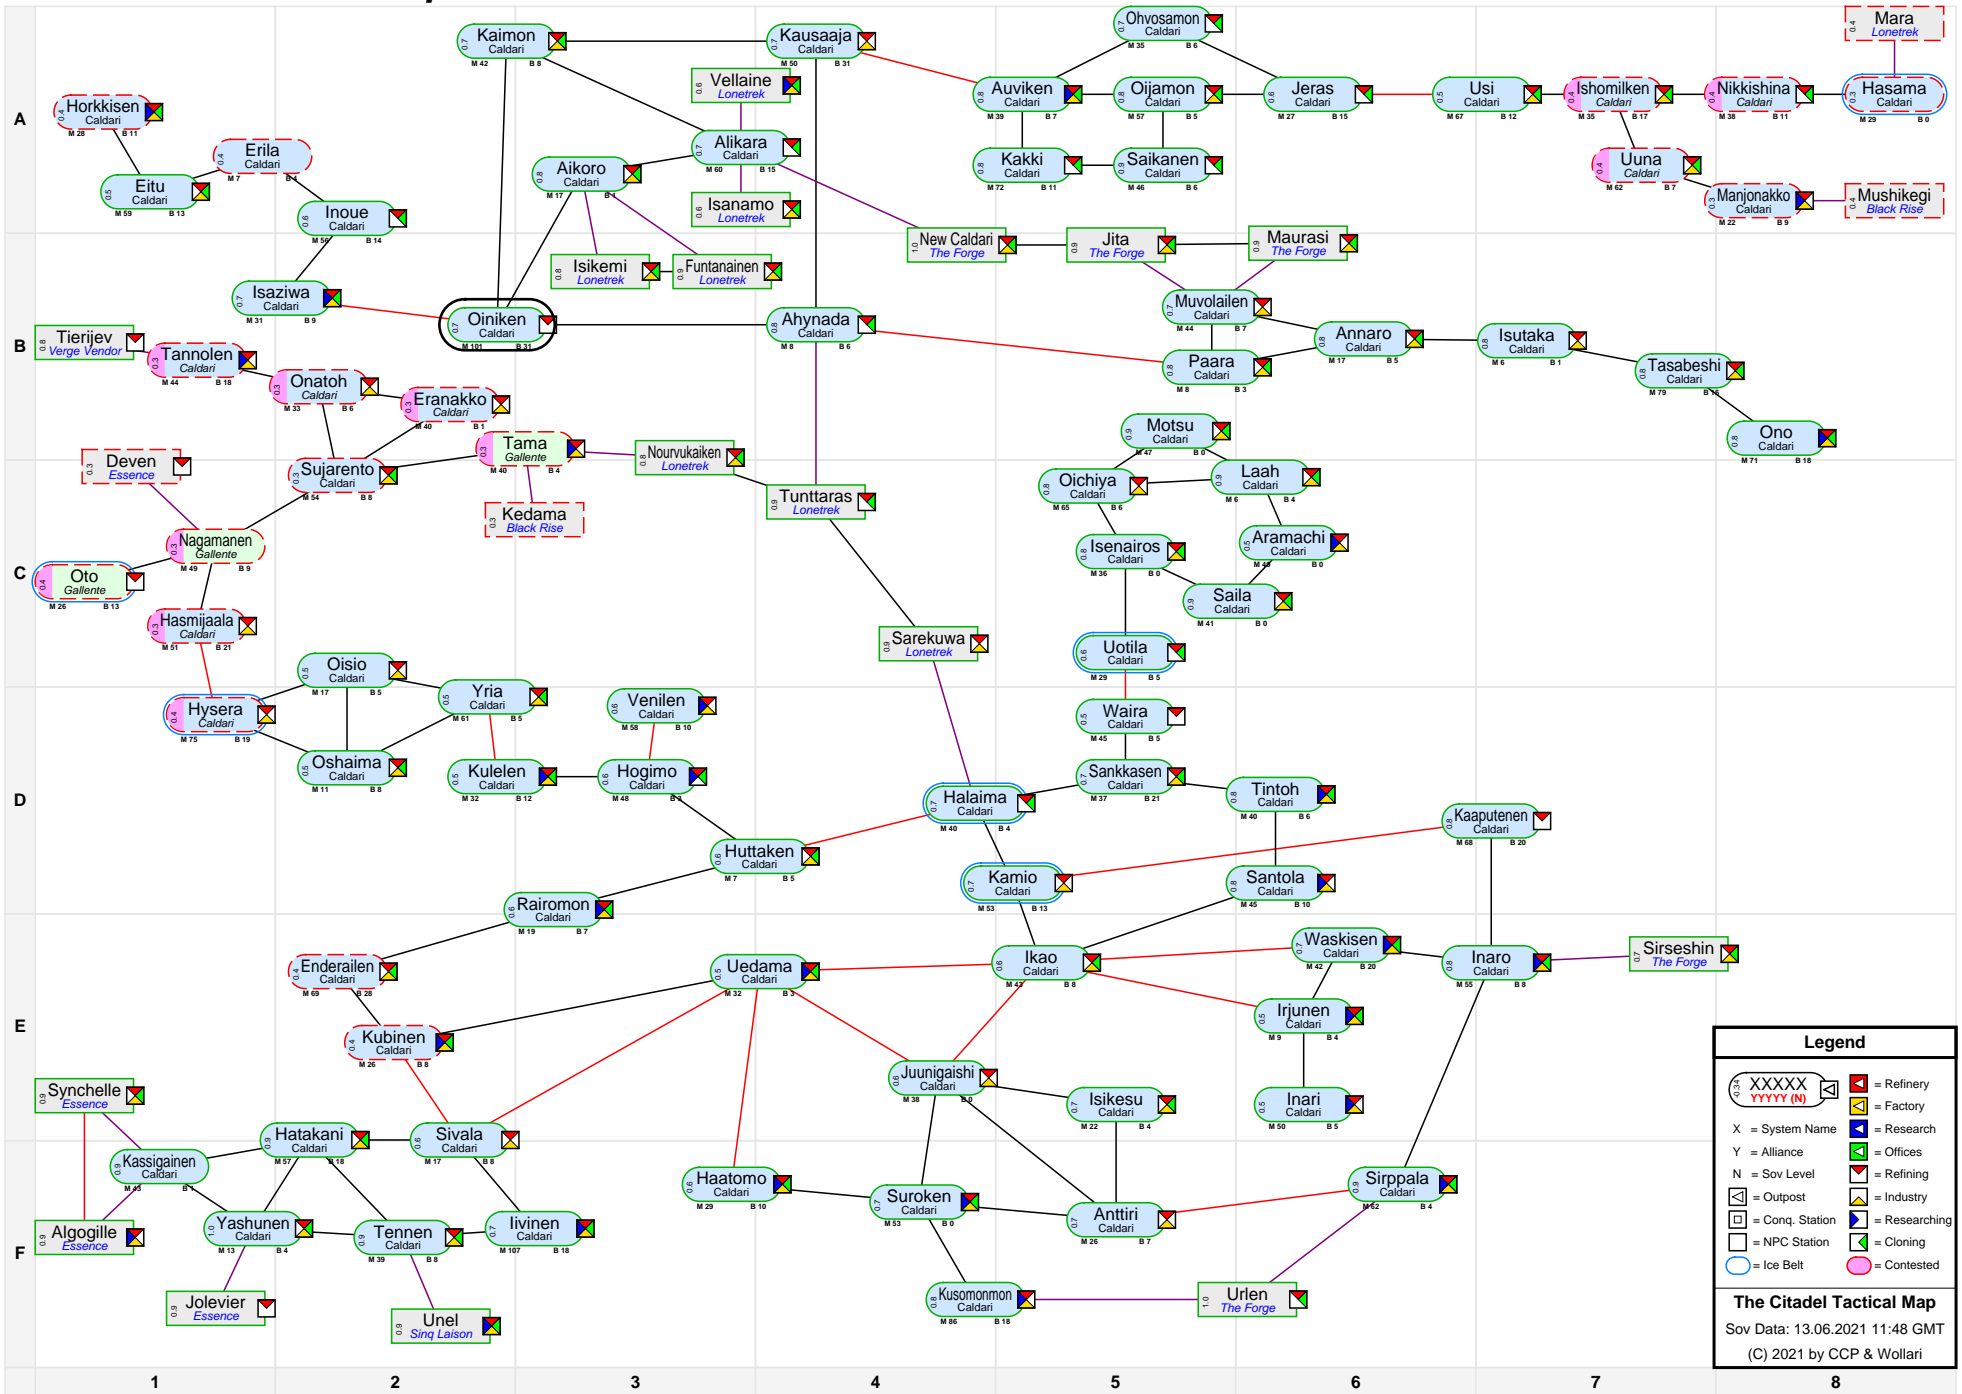

# The Citadel Tactical Map

**Legend**

- XXXXX (with icons) = Refinery
- YYYYY (with icon) = Factory
- X = System Name
- Y = Alliance
- N = Sov Level
- [ ] = Outpost
- [ ] = Conq. Station
- [ ] = Researching
- [ ] = NPC Station
- [ ] = Cloning
- [ ] = Contested

**The Citadel Tactical Map**  
 Sov Data: 13.06.2021 11:48 GMT  
 (C) 2021 by CCP & Wollari