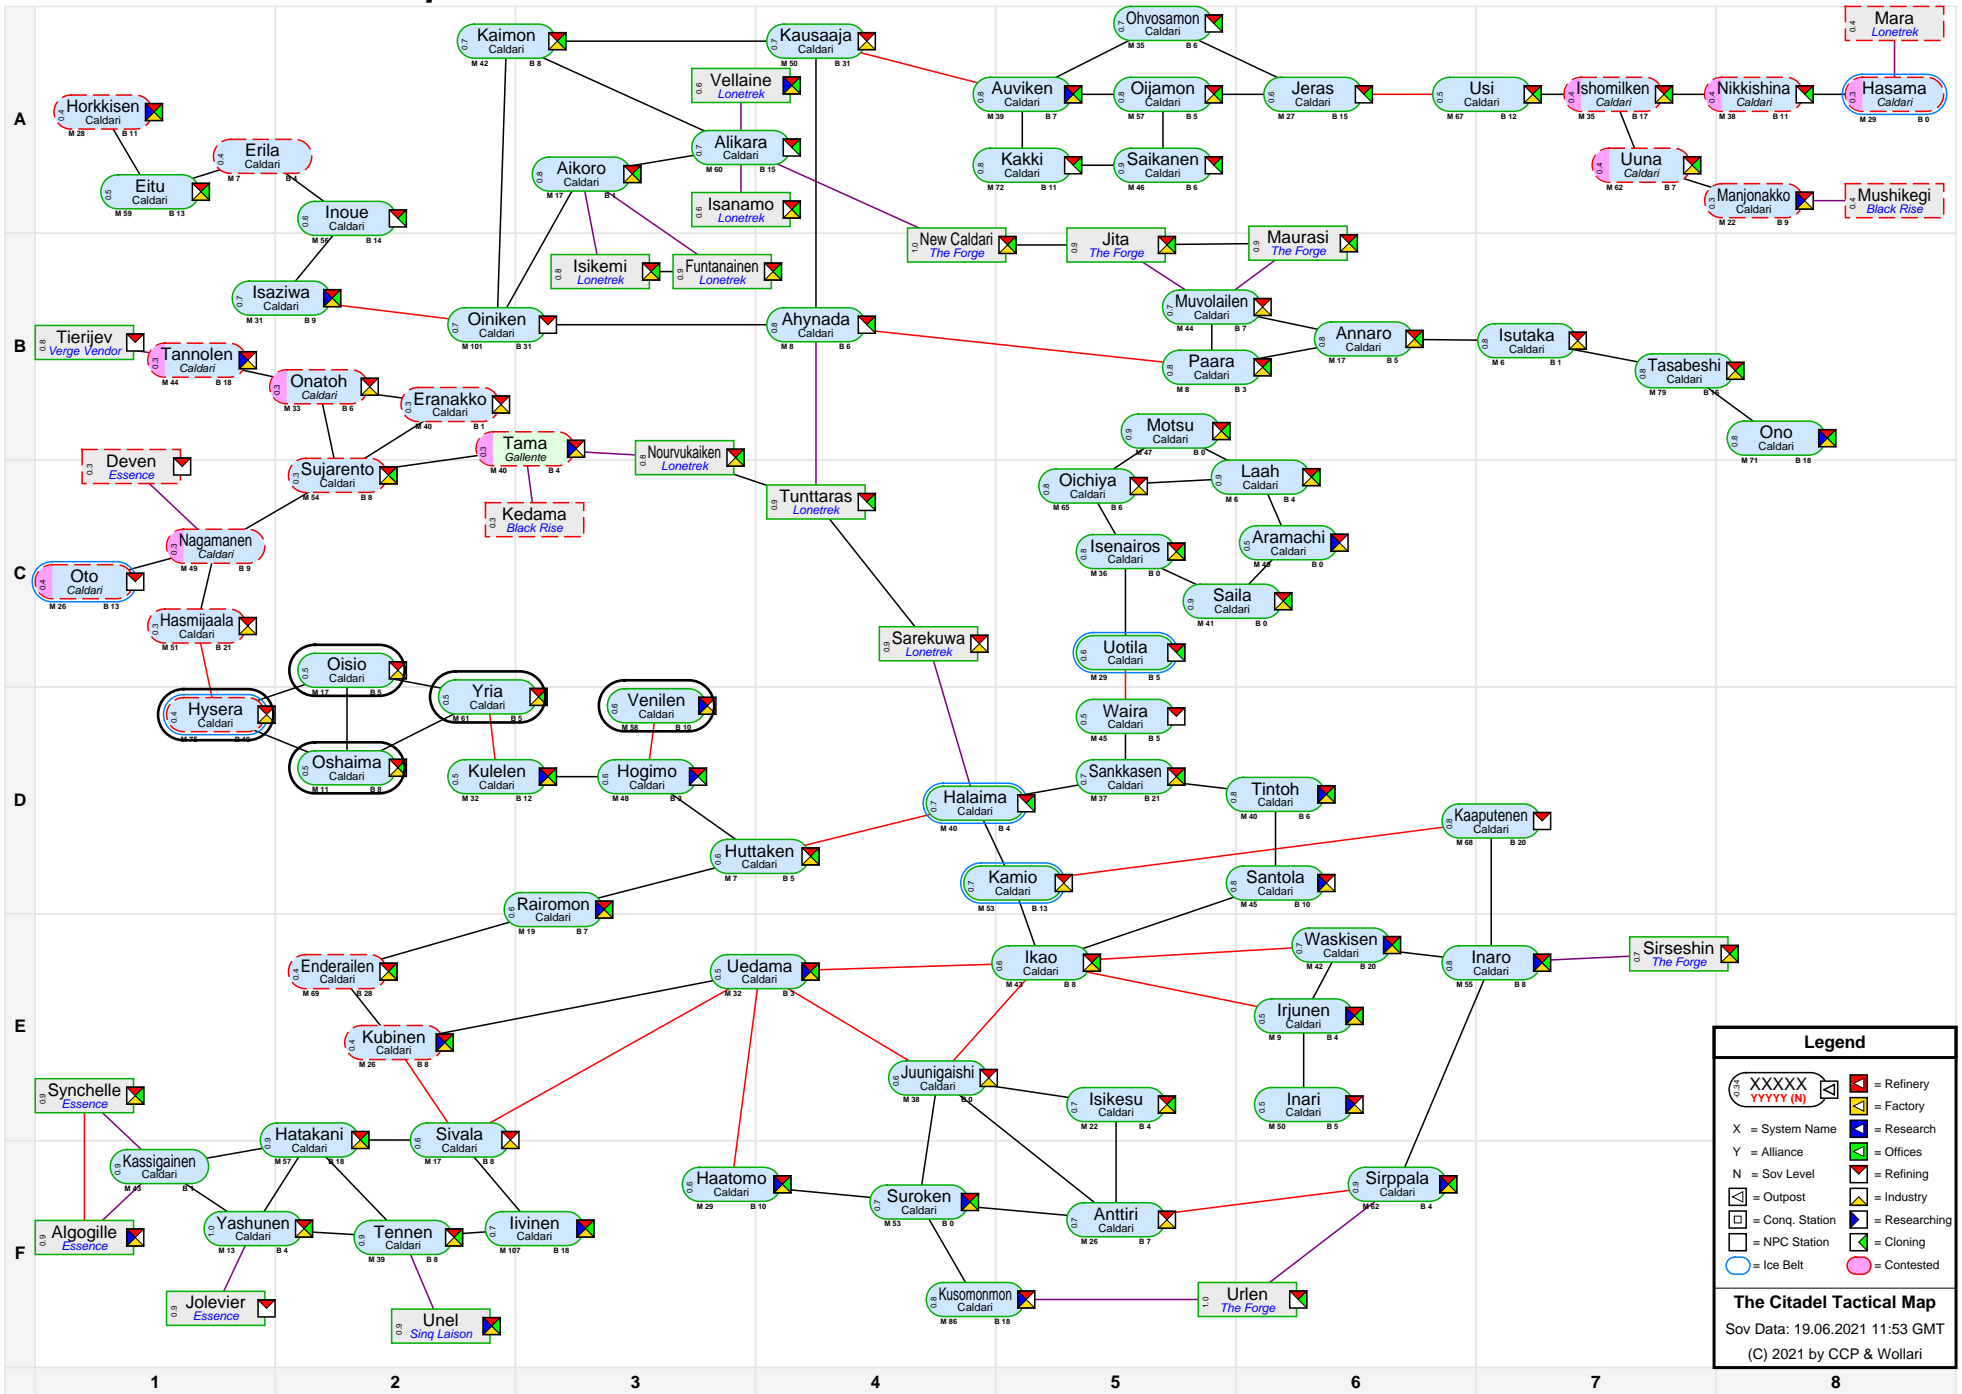

The Citadel Tactical Map

Legend

- XXXXX (with icons) = Refinery
- XXXXX (with icon) = Factory
- X = System Name
- Y = Alliance
- N = Sov Level
- = Outpost
- = Conq. Station
- = NPC Station
- = Ice Belt
- = Contested
- (with icon) = Research
- (with icon) = Offices
- (with icon) = Refining
- (with icon) = Industry
- (with icon) = Researching
- (with icon) = Cloning

The Citadel Tactical Map
 Sov Data: 19.06.2021 11:53 GMT
 (C) 2021 by CCP & Wollari