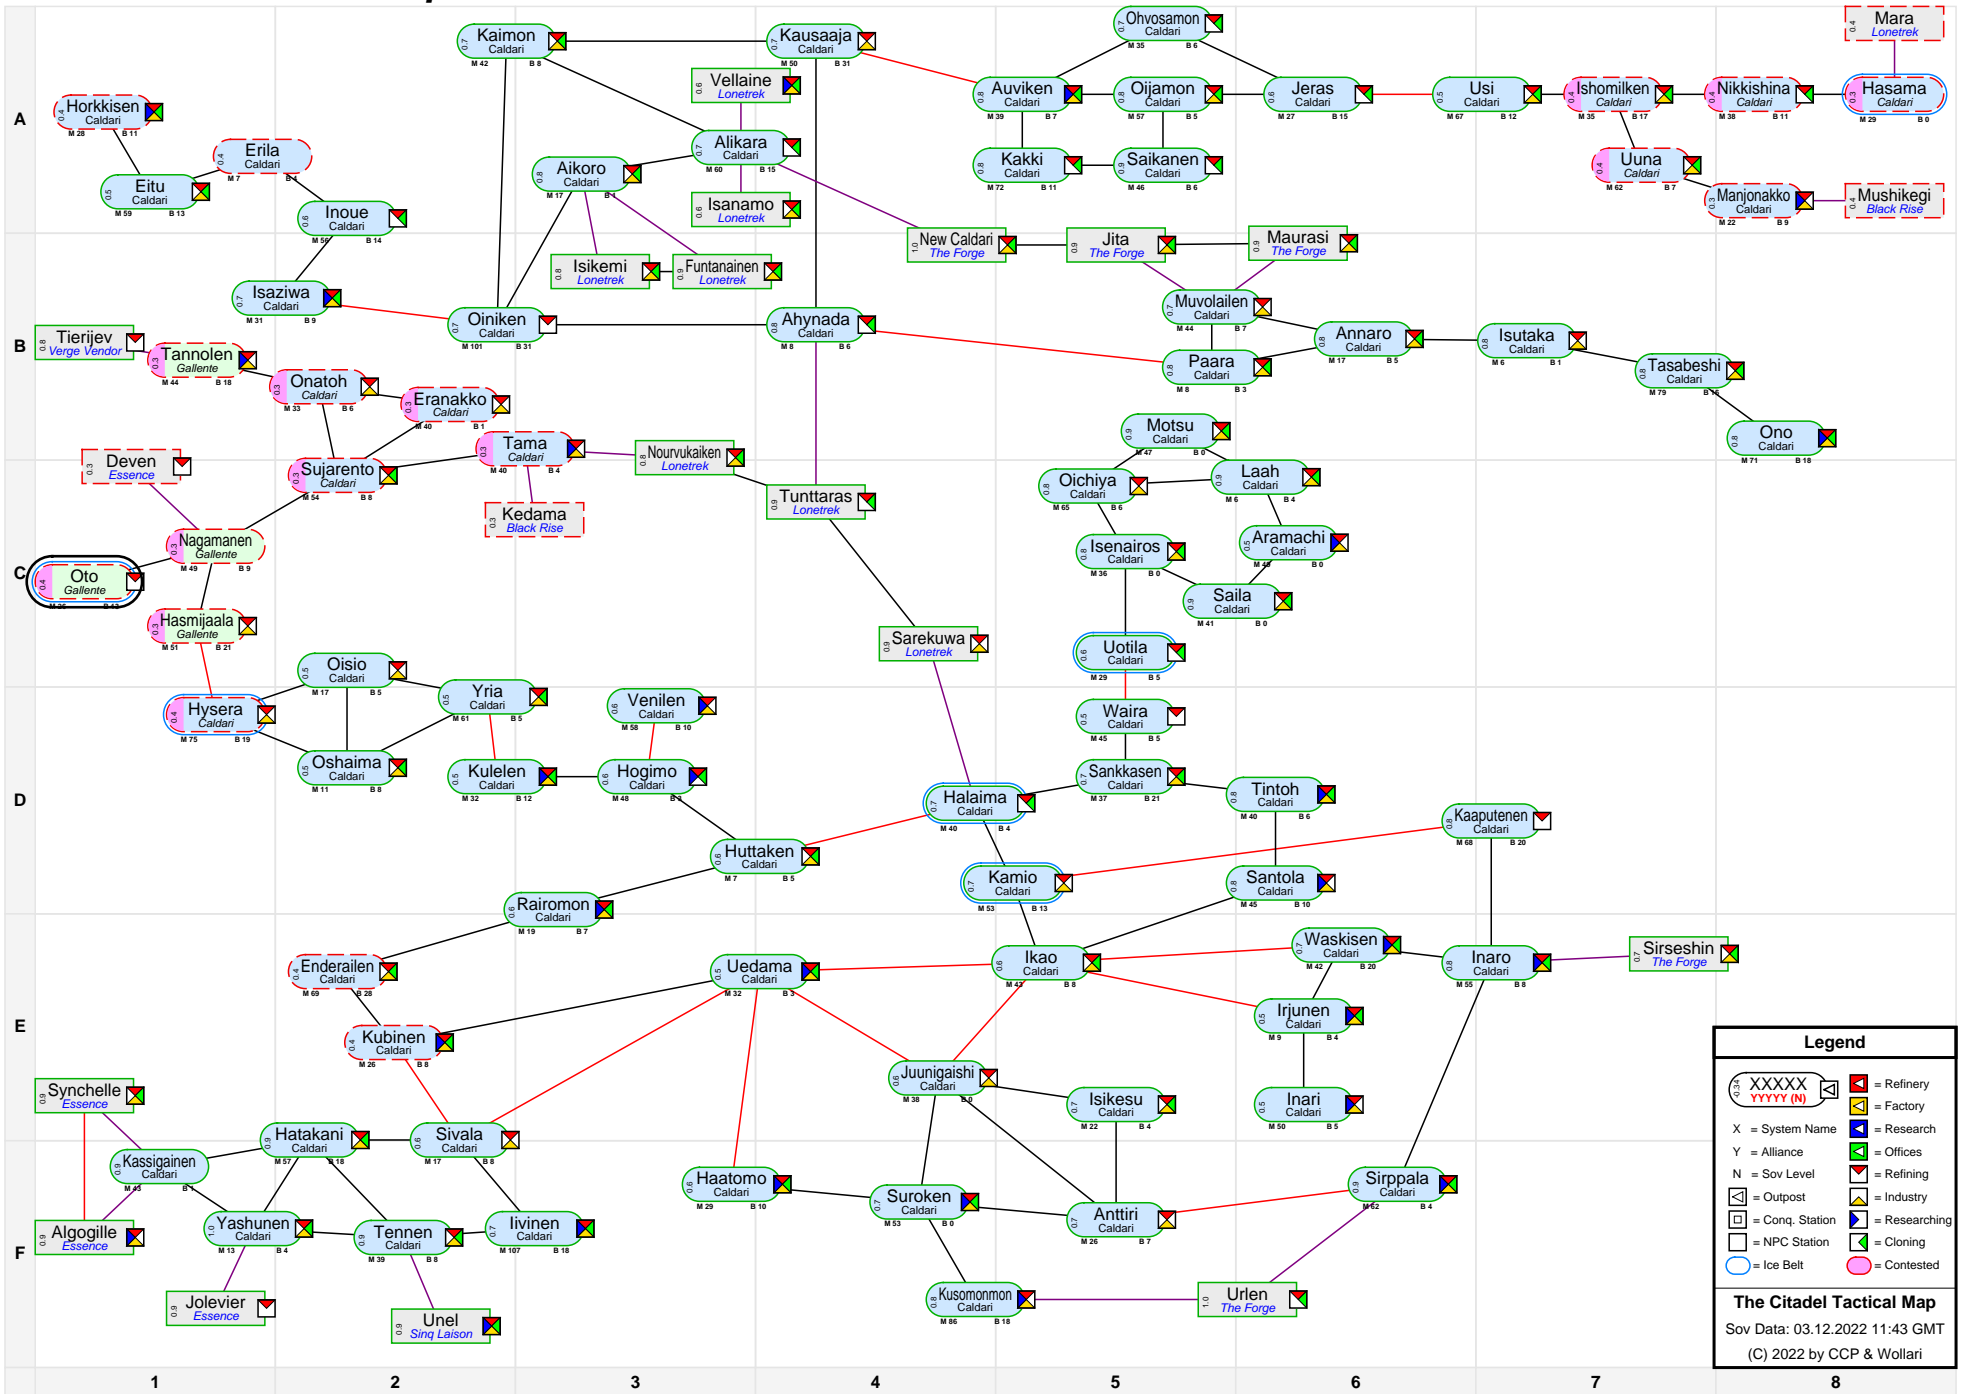

The Citadel Tactical Map

Legend

- XXXXX (with icons) = Refinery
- YYYYY (with icon) = Factory
- X = System Name
- Y = Alliance
- N = Sov Level
- [Icon] = Outpost
- [Icon] = Conq. Station
- [Icon] = Researching
- [Icon] = NPC Station
- [Icon] = Cloning
- [Icon] = Contested
- [Icon] = Ice Belt

The Citadel Tactical Map
 Sov Data: 03.12.2022 11:43 GMT
 (C) 2022 by CCP & Wollari