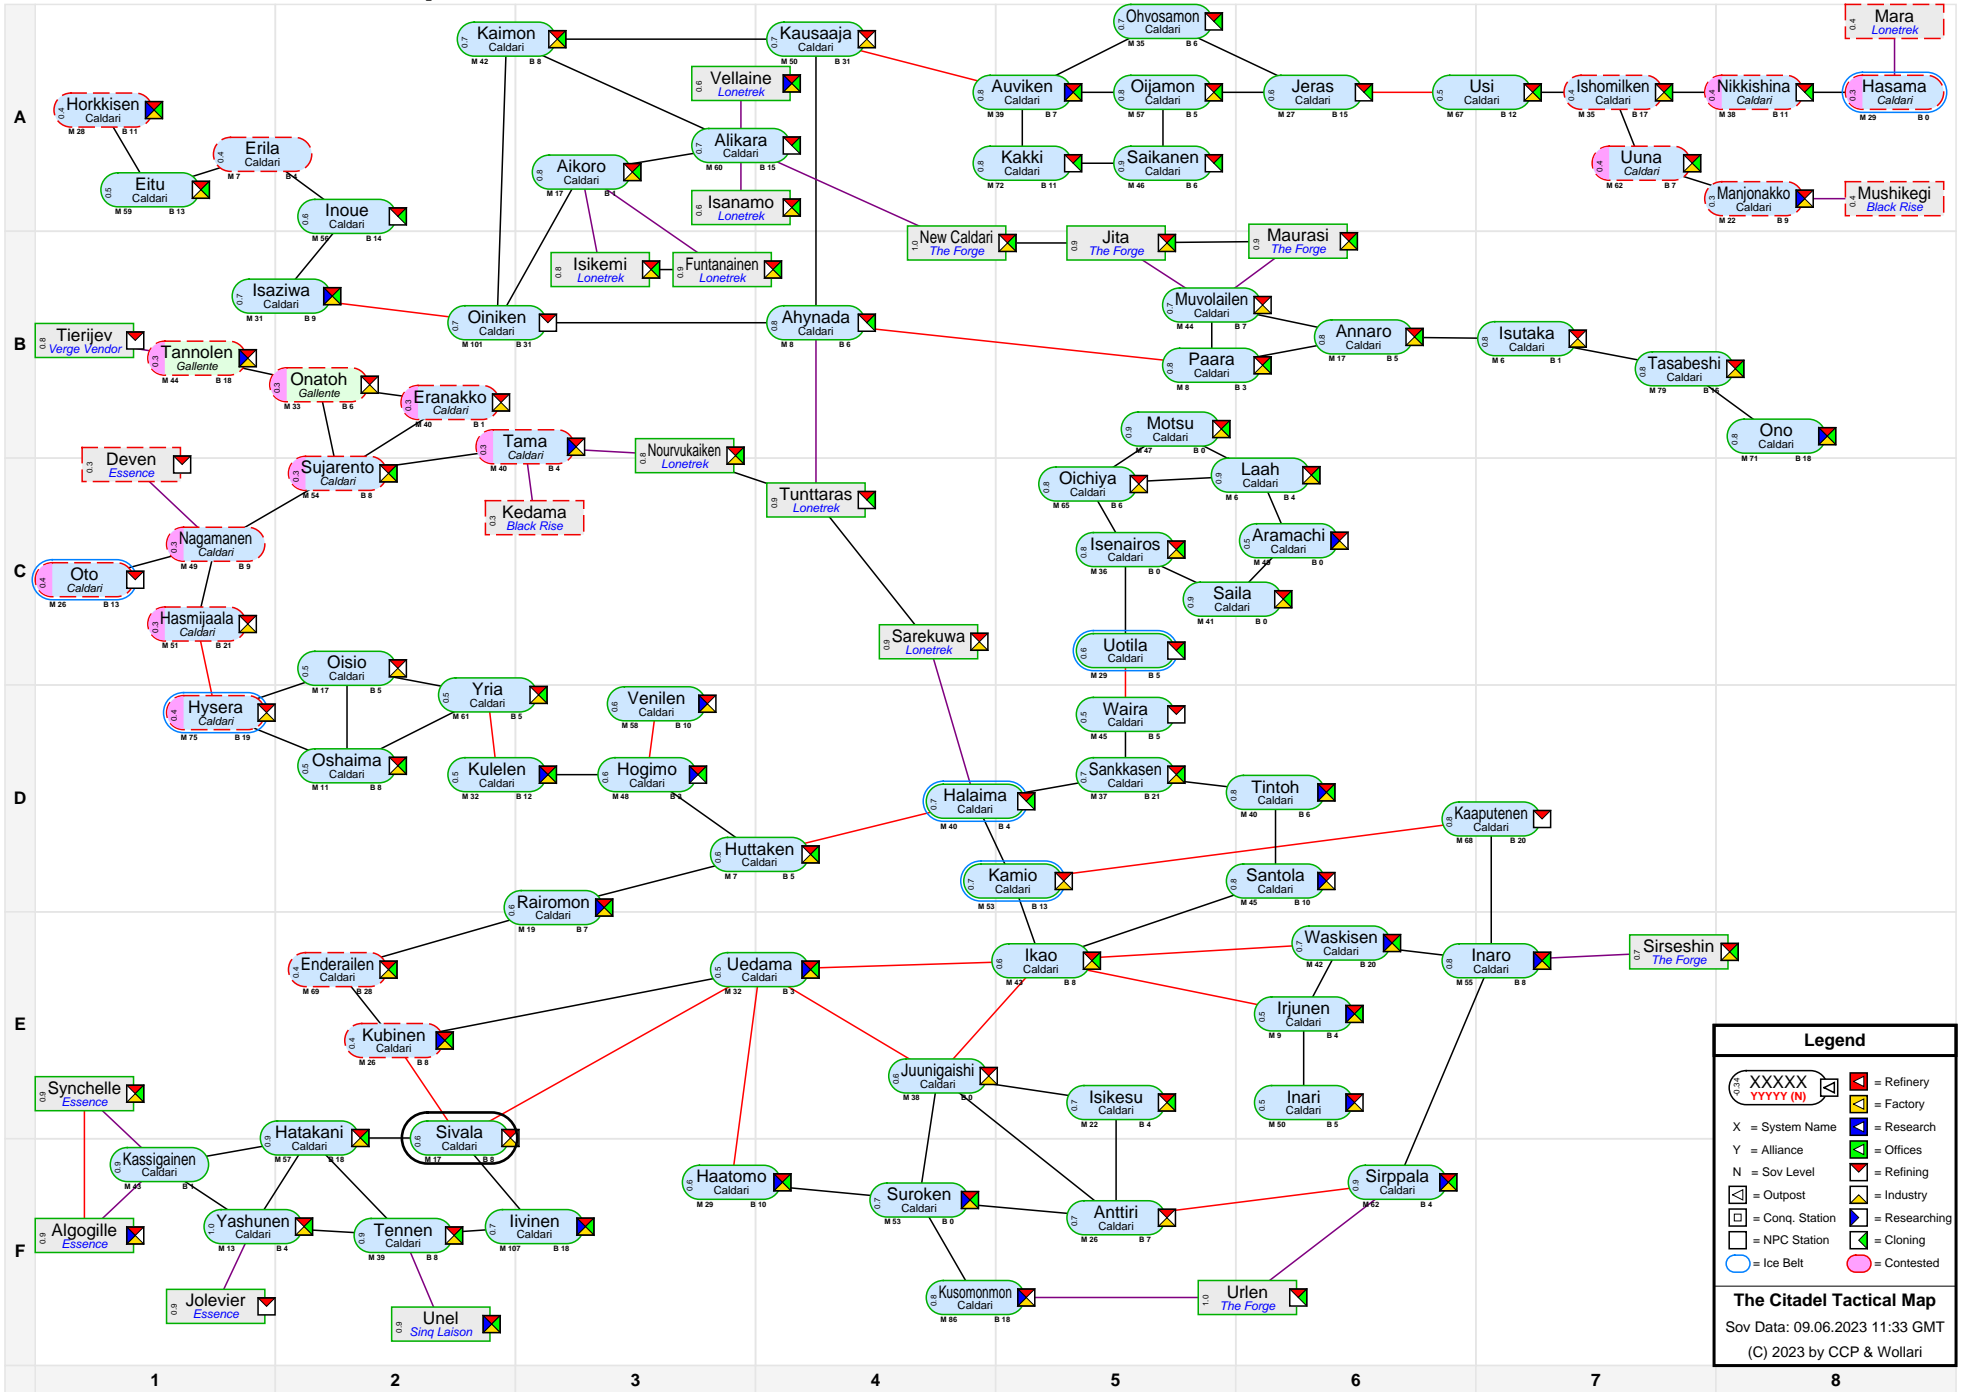

The Citadel Tactical Map

Legend

- XXXXXX (with icons) = Refinery
- XXXXXX (with icon) = Factory
- X = System Name
- Y = Alliance
- N = Sov Level
- [Icon] = Outpost
- [Icon] = Conq. Station
- [Icon] = Researching
- [Icon] = NPC Station
- [Icon] = Cloning
- [Icon] = Contested

The Citadel Tactical Map
 Sov Data: 09.06.2023 11:33 GMT
 (C) 2023 by CCP & Wollari