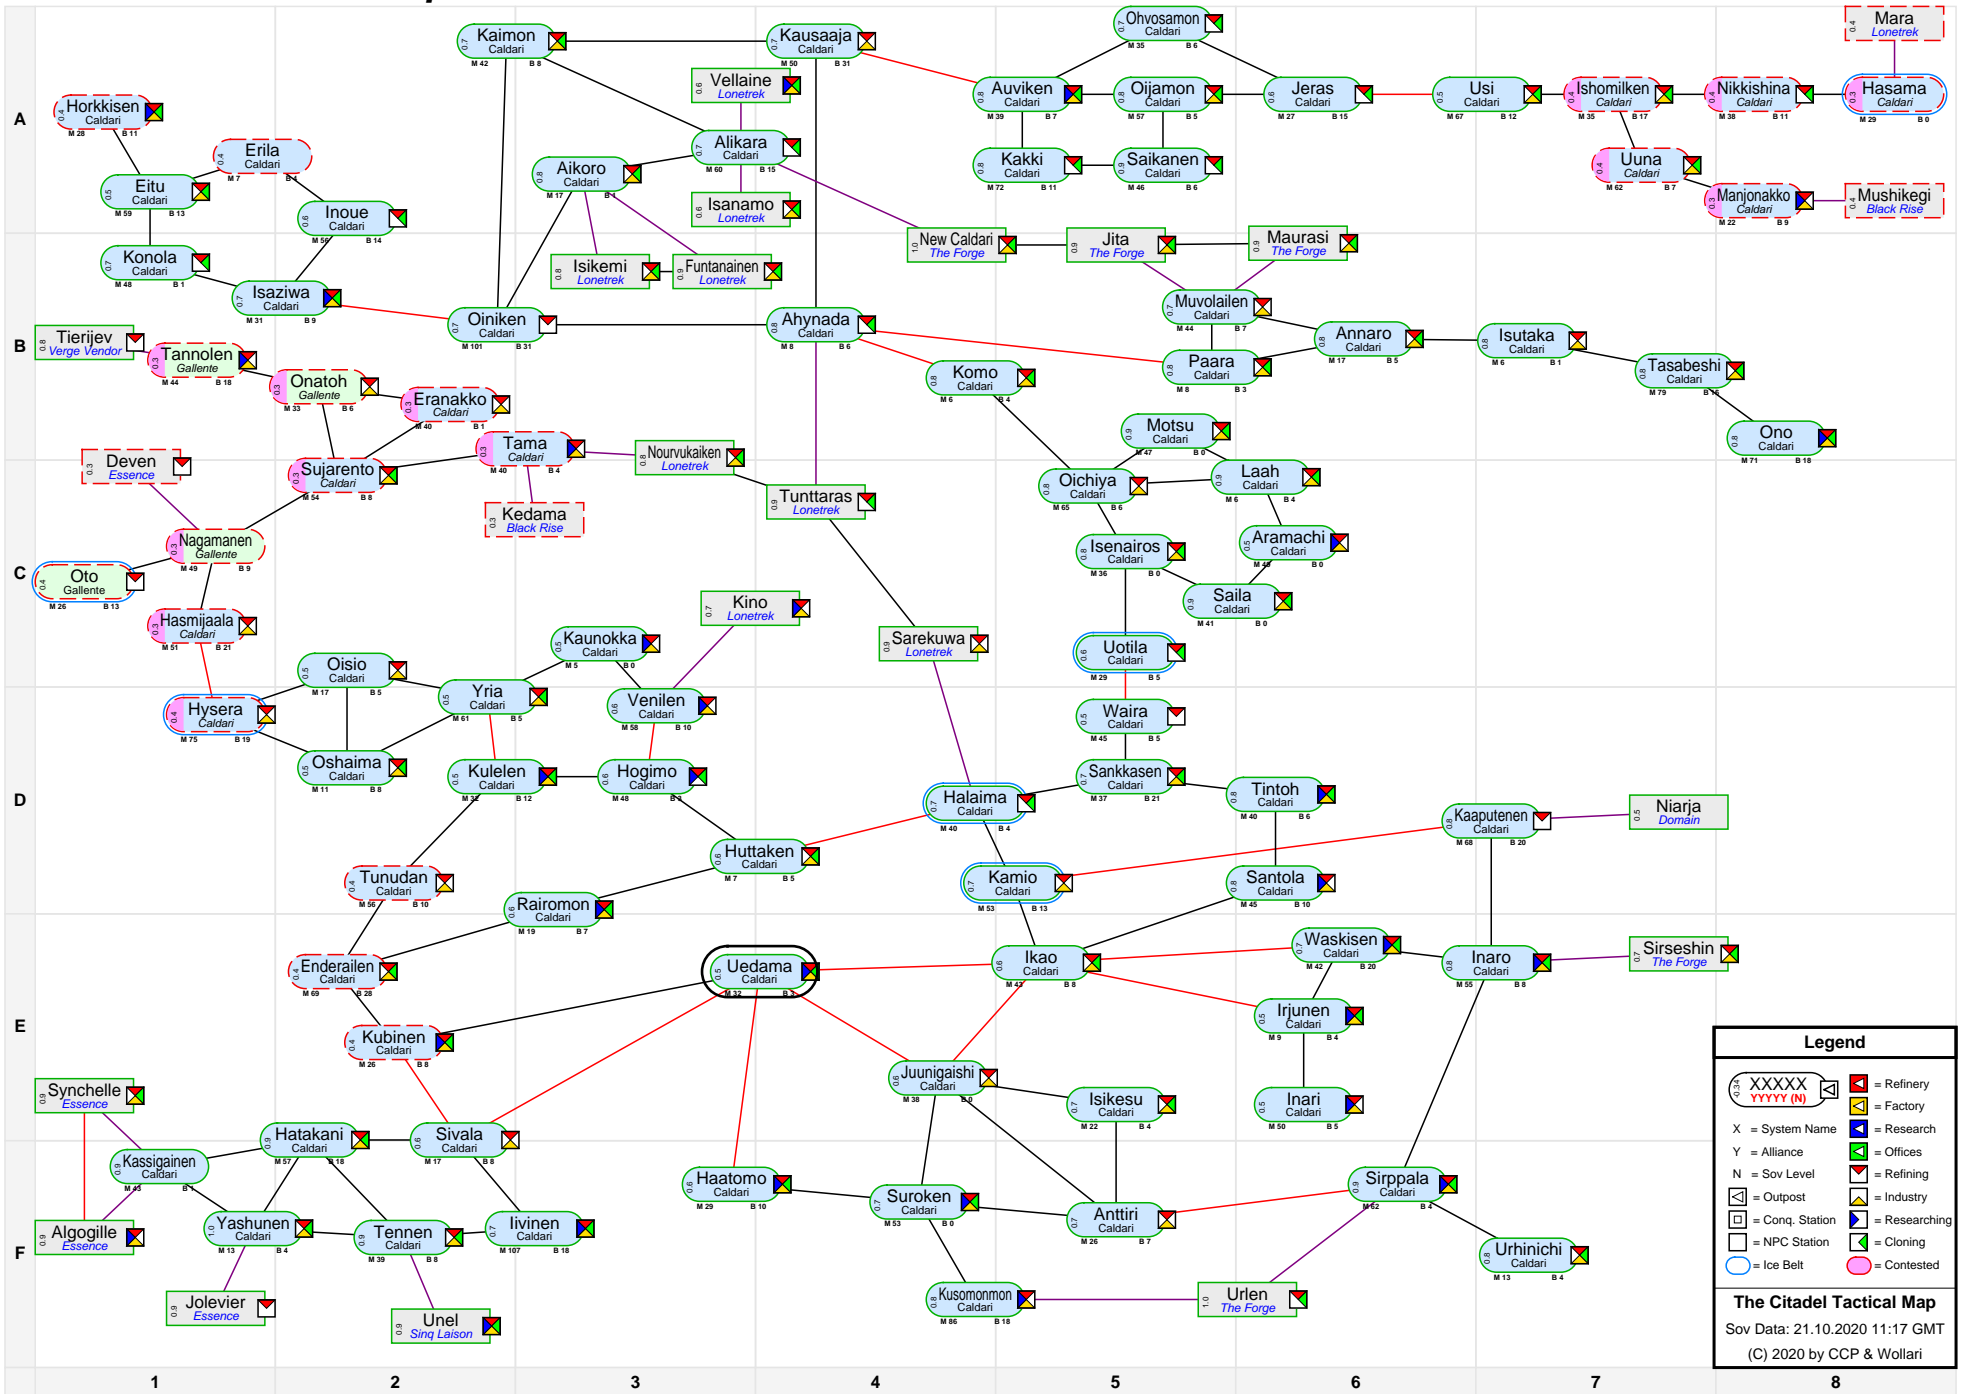

The Citadel Tactical Map

Legend

- XXXXX (M YYY Y (N)) = Station Name
- [Red Square] = Refinery
- [Yellow Square] = Factory
- [Blue Square] = Research
- [Green Square] = Offices
- [Red Square] = Refining
- [Blue Square] = Industry
- [White Square] = Outpost
- [Blue Square] = Conq. Station
- [Blue Square] = Researching
- [White Square] = NPC Station
- [Green Square] = Cloning
- [Pink Circle] = Contested
- [Blue Circle] = Ice Belt

The Citadel Tactical Map
 Sov Data: 21.10.2020 11:17 GMT
 (C) 2020 by CCP & Wollari