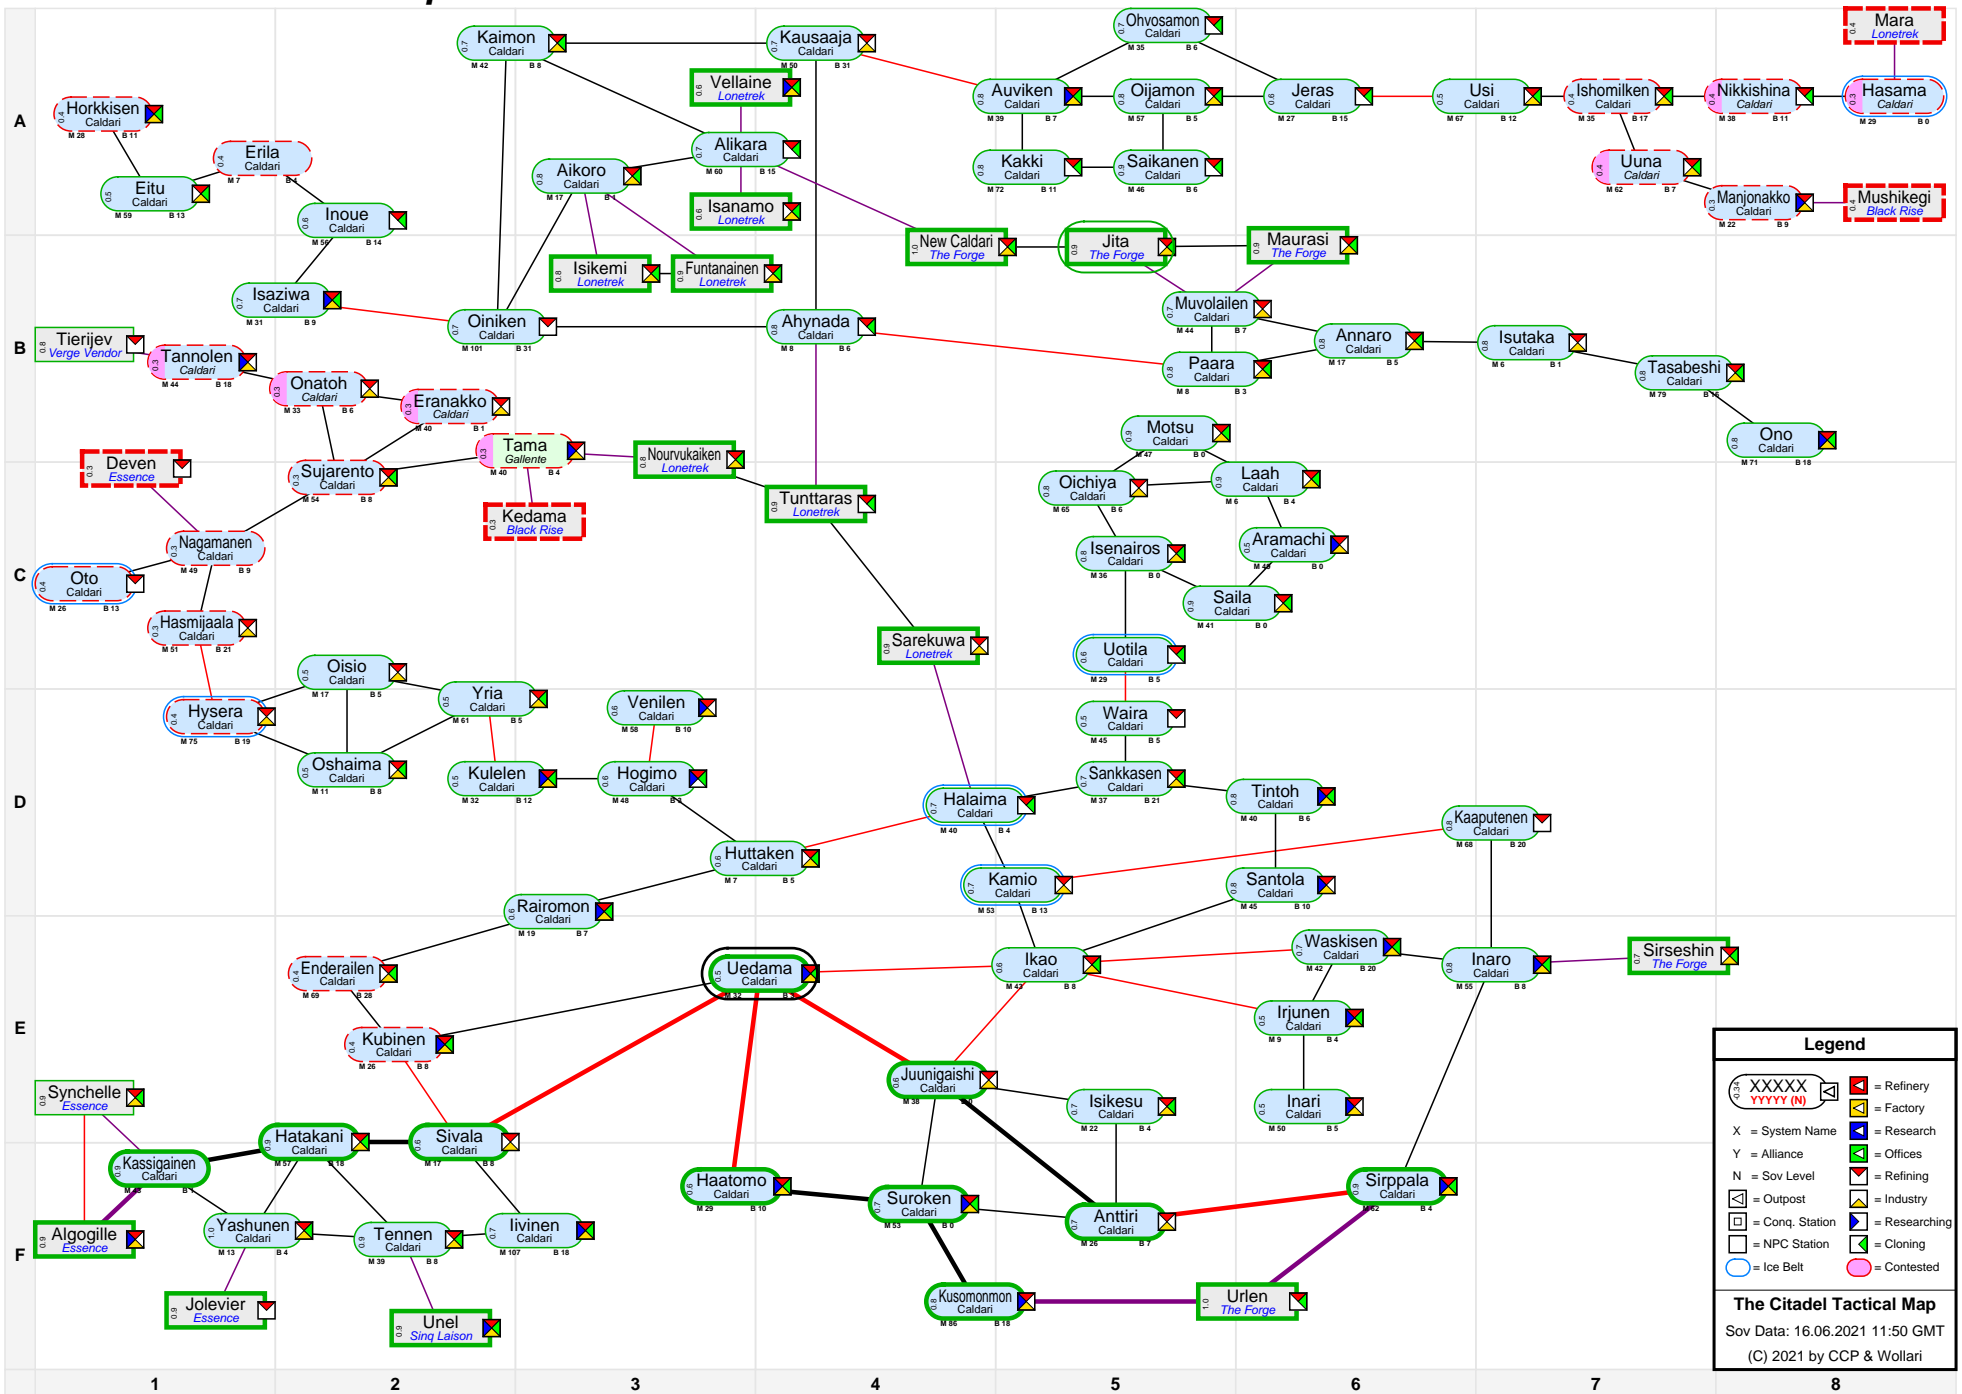

The Citadel Tactical Map

Legend

- XXXXXX (with M and B values) = Station Name
- X = System Name
- Y = Alliance
- N = Sov Level
- = Outpost
- = Conq. Station
- = NPC Station
- = Ice Belt
- = Contested
- 🏭 = Refinery
- 🏭 = Factory
- 🔬 = Research
- 🏢 = Offices
- 🏢 = Refining
- 🏭 = Industry
- 🔬 = Researching
- 🏢 = Cloning

The Citadel Tactical Map
 Sov Data: 16.06.2021 11:50 GMT
 (C) 2021 by CCP & Wollari