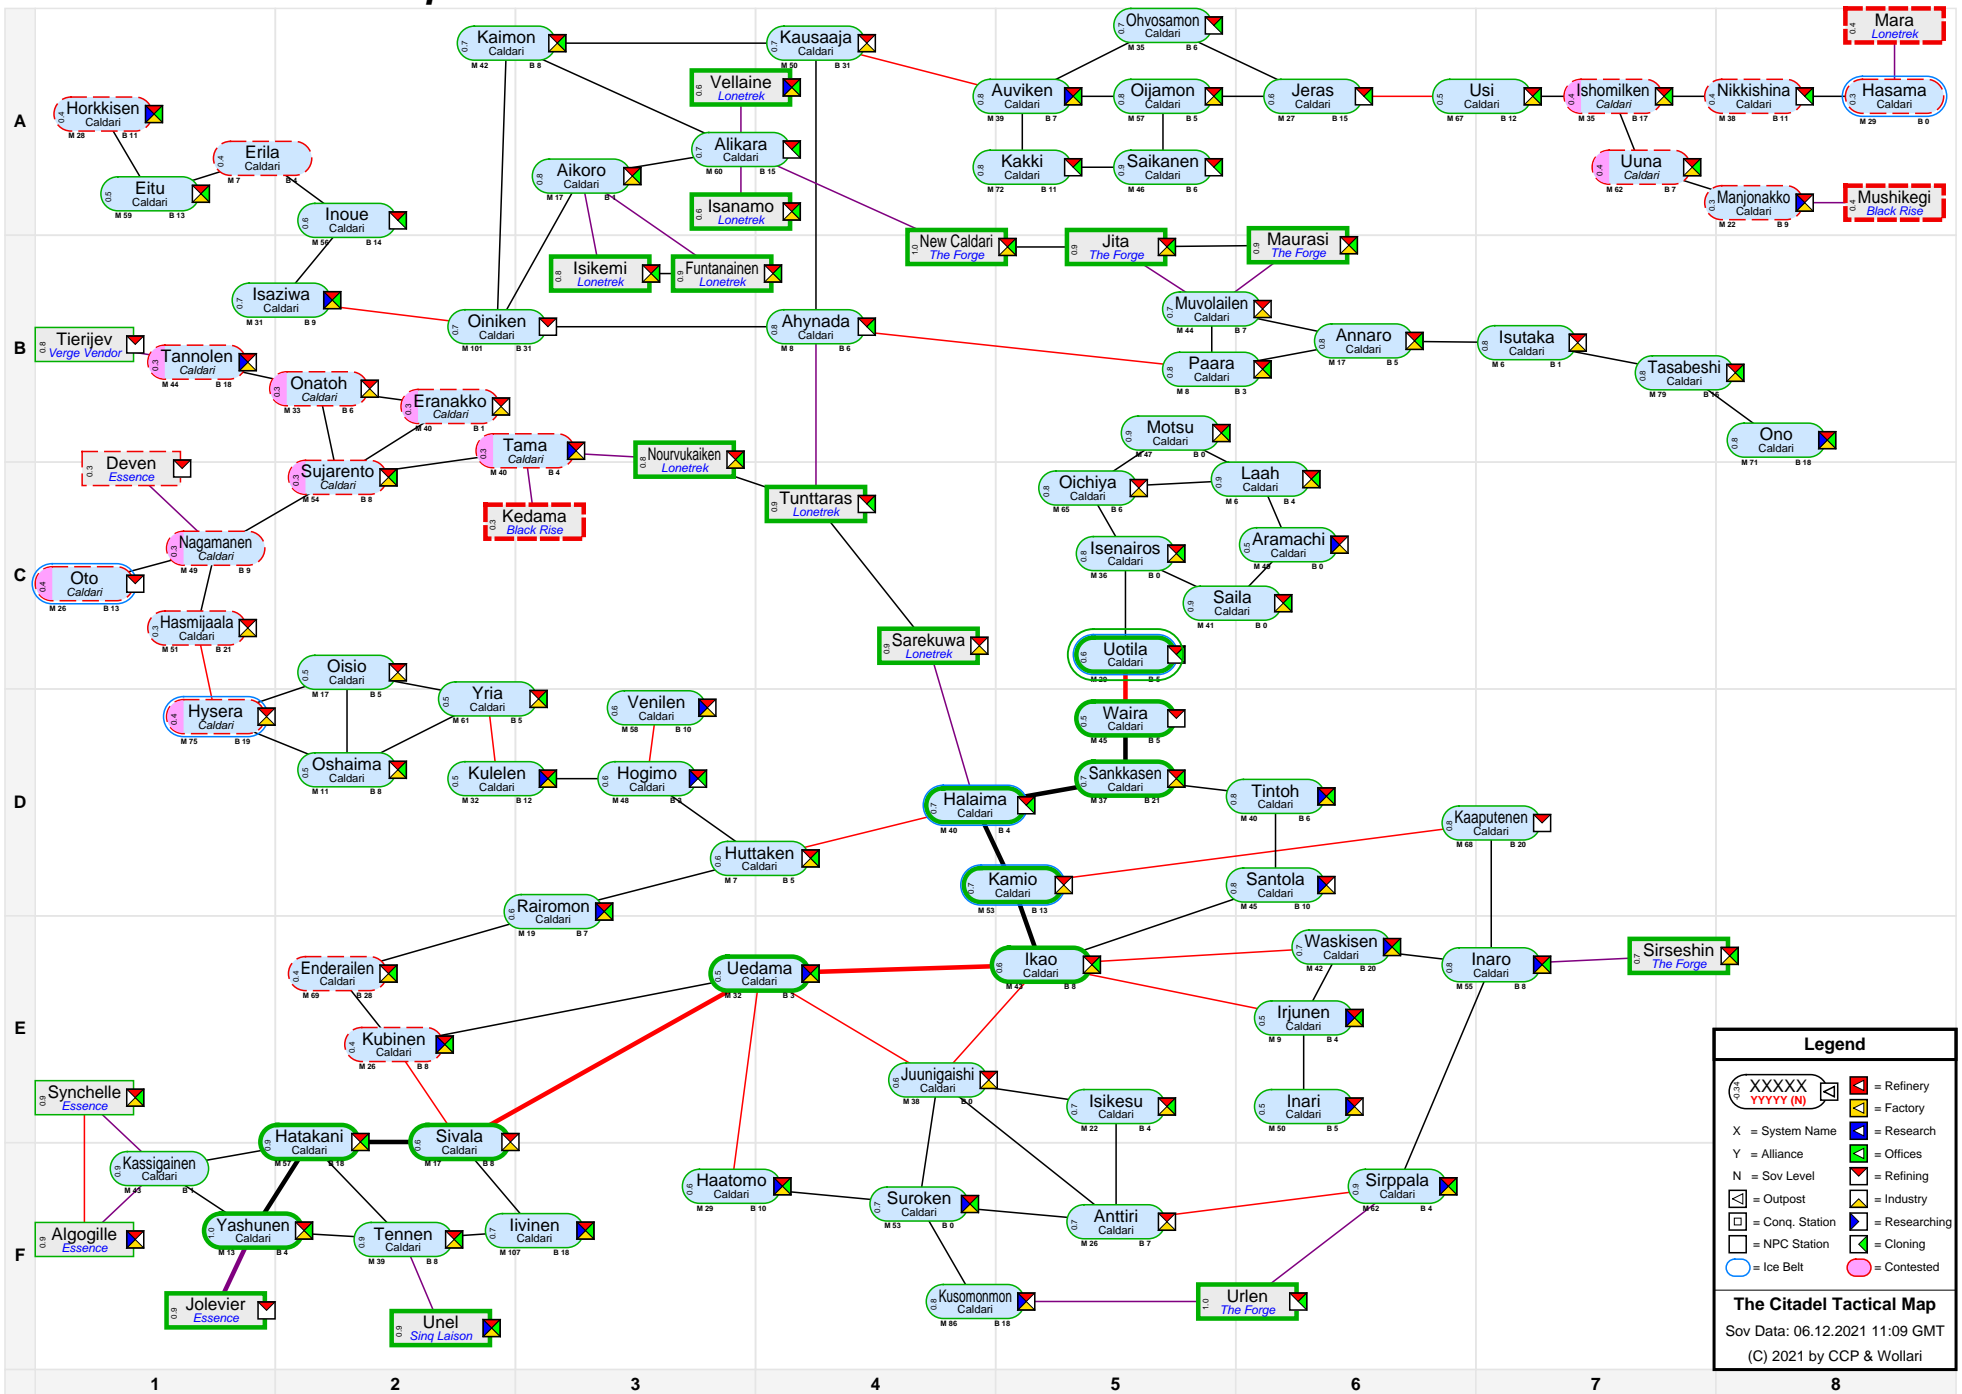

The Citadel Tactical Map

Legend

- XXXXX (with M and B values) = Station
- [Red Square] = Refinery
- [Yellow Square] = Factory
- [Blue Square] = Research
- [Green Square] = Offices
- [Purple Square] = Refining
- [White Square] = Industry
- [White Square with X] = Outpost
- [White Square with Y] = Conq. Station
- [White Square with N] = Researching
- [White Square with NPC] = NPC Station
- [White Square with Cloning] = Cloning
- [Blue Circle] = Ice Belt
- [Pink Circle] = Contested

The Citadel Tactical Map
 Sov Data: 06.12.2021 11:09 GMT
 (C) 2021 by CCP & Wollari