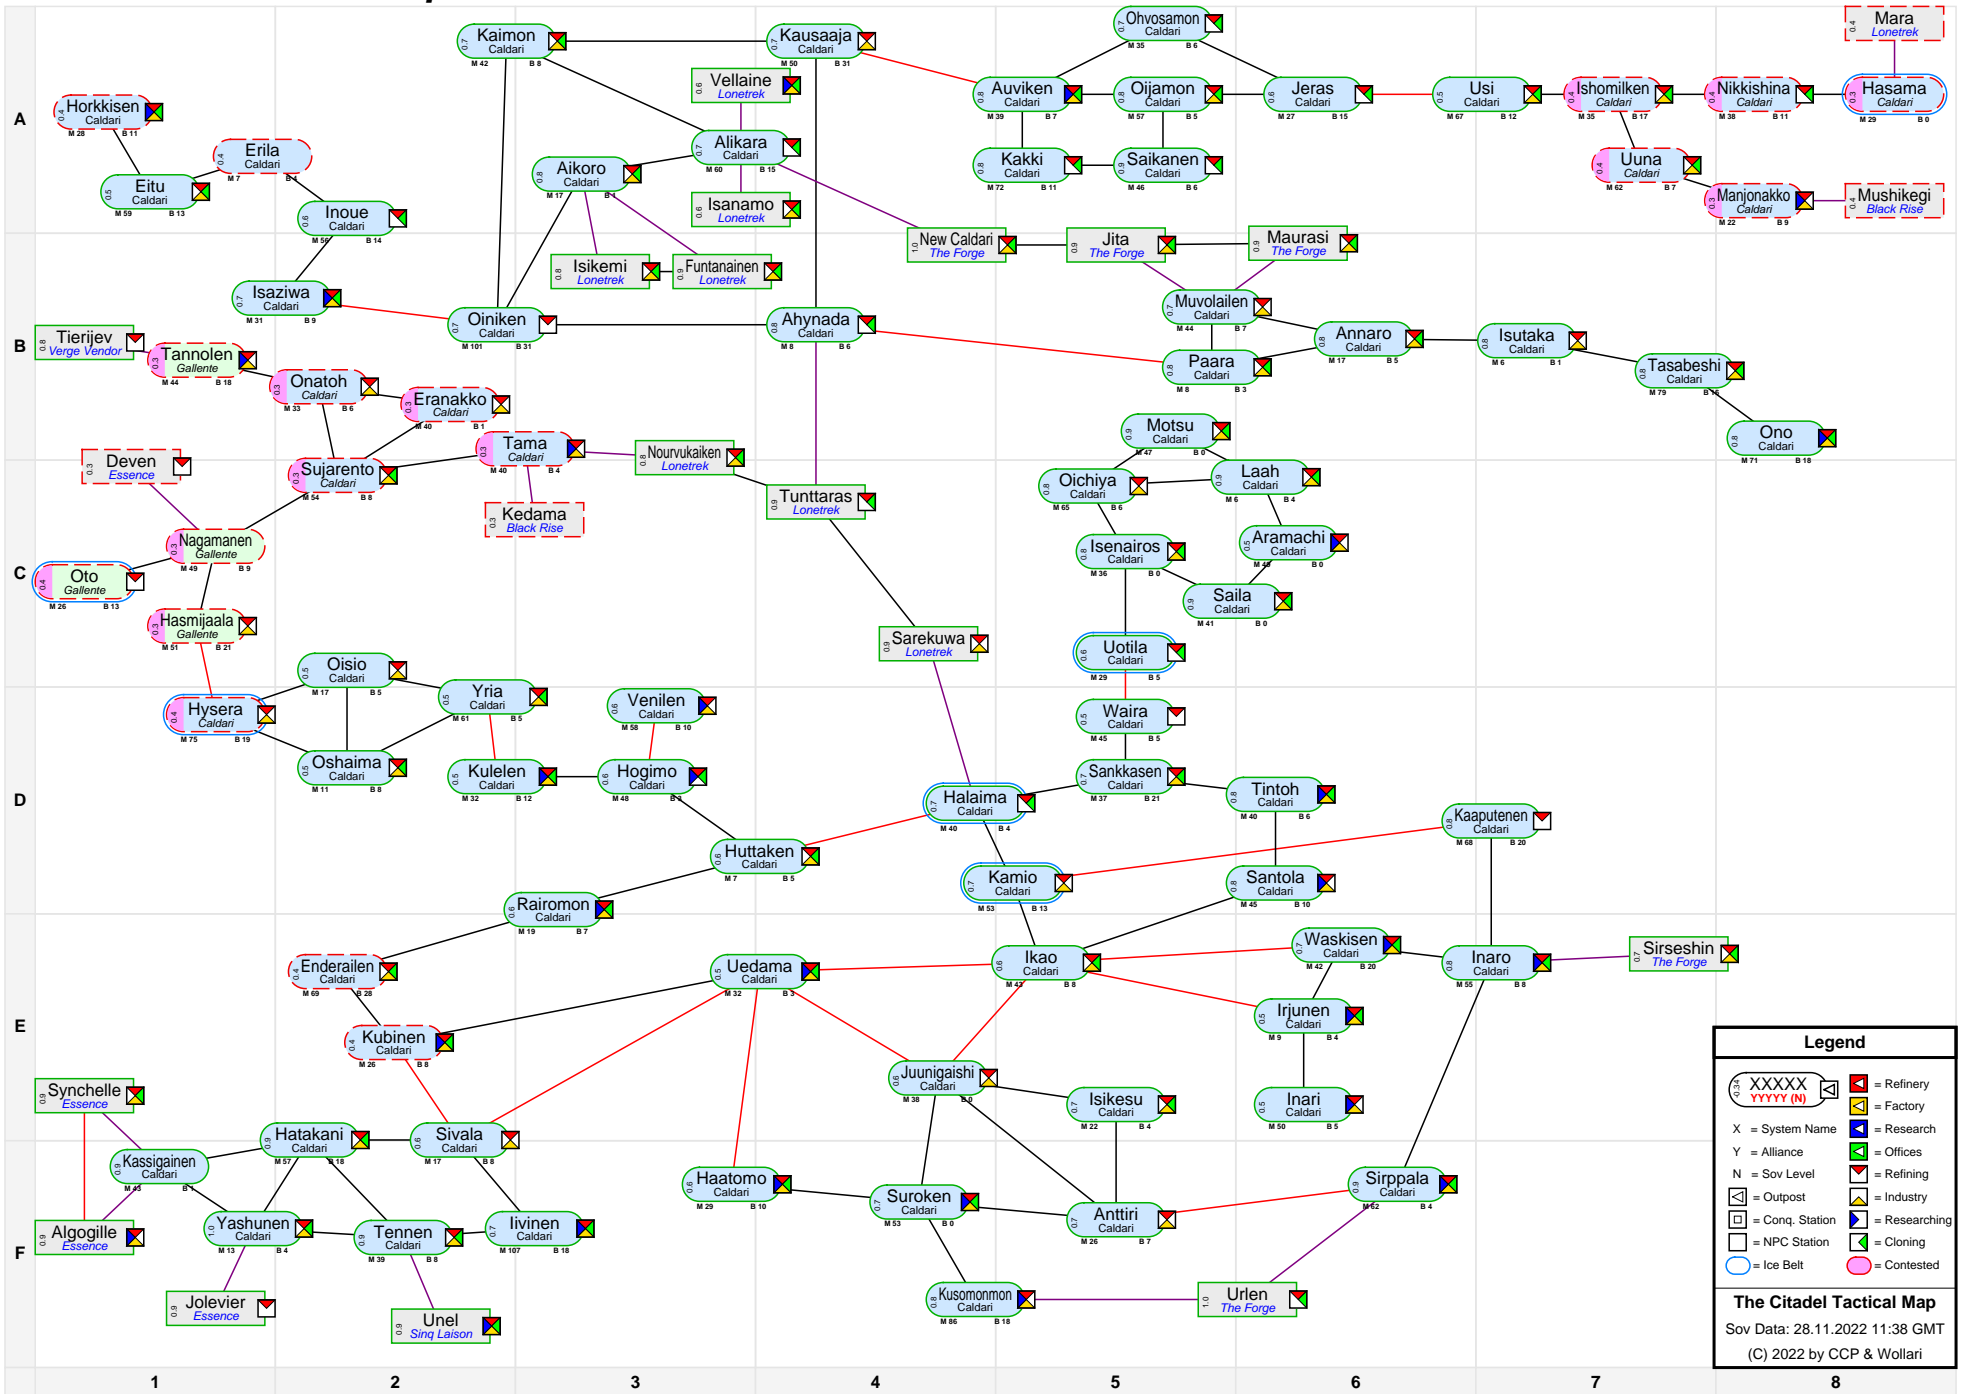

The Citadel Tactical Map

Legend	
	= Refinery
	= Factory
	= Research
	= Offices
	= Refining
	= Industry
	= Outpost
	= Conq. Station
	= Researching
	= NPC Station
	= Cloning
	= Contested
The Citadel Tactical Map	
Sov Data: 28.11.2022 11:38 GMT	
(C) 2022 by CCP & Wollari	