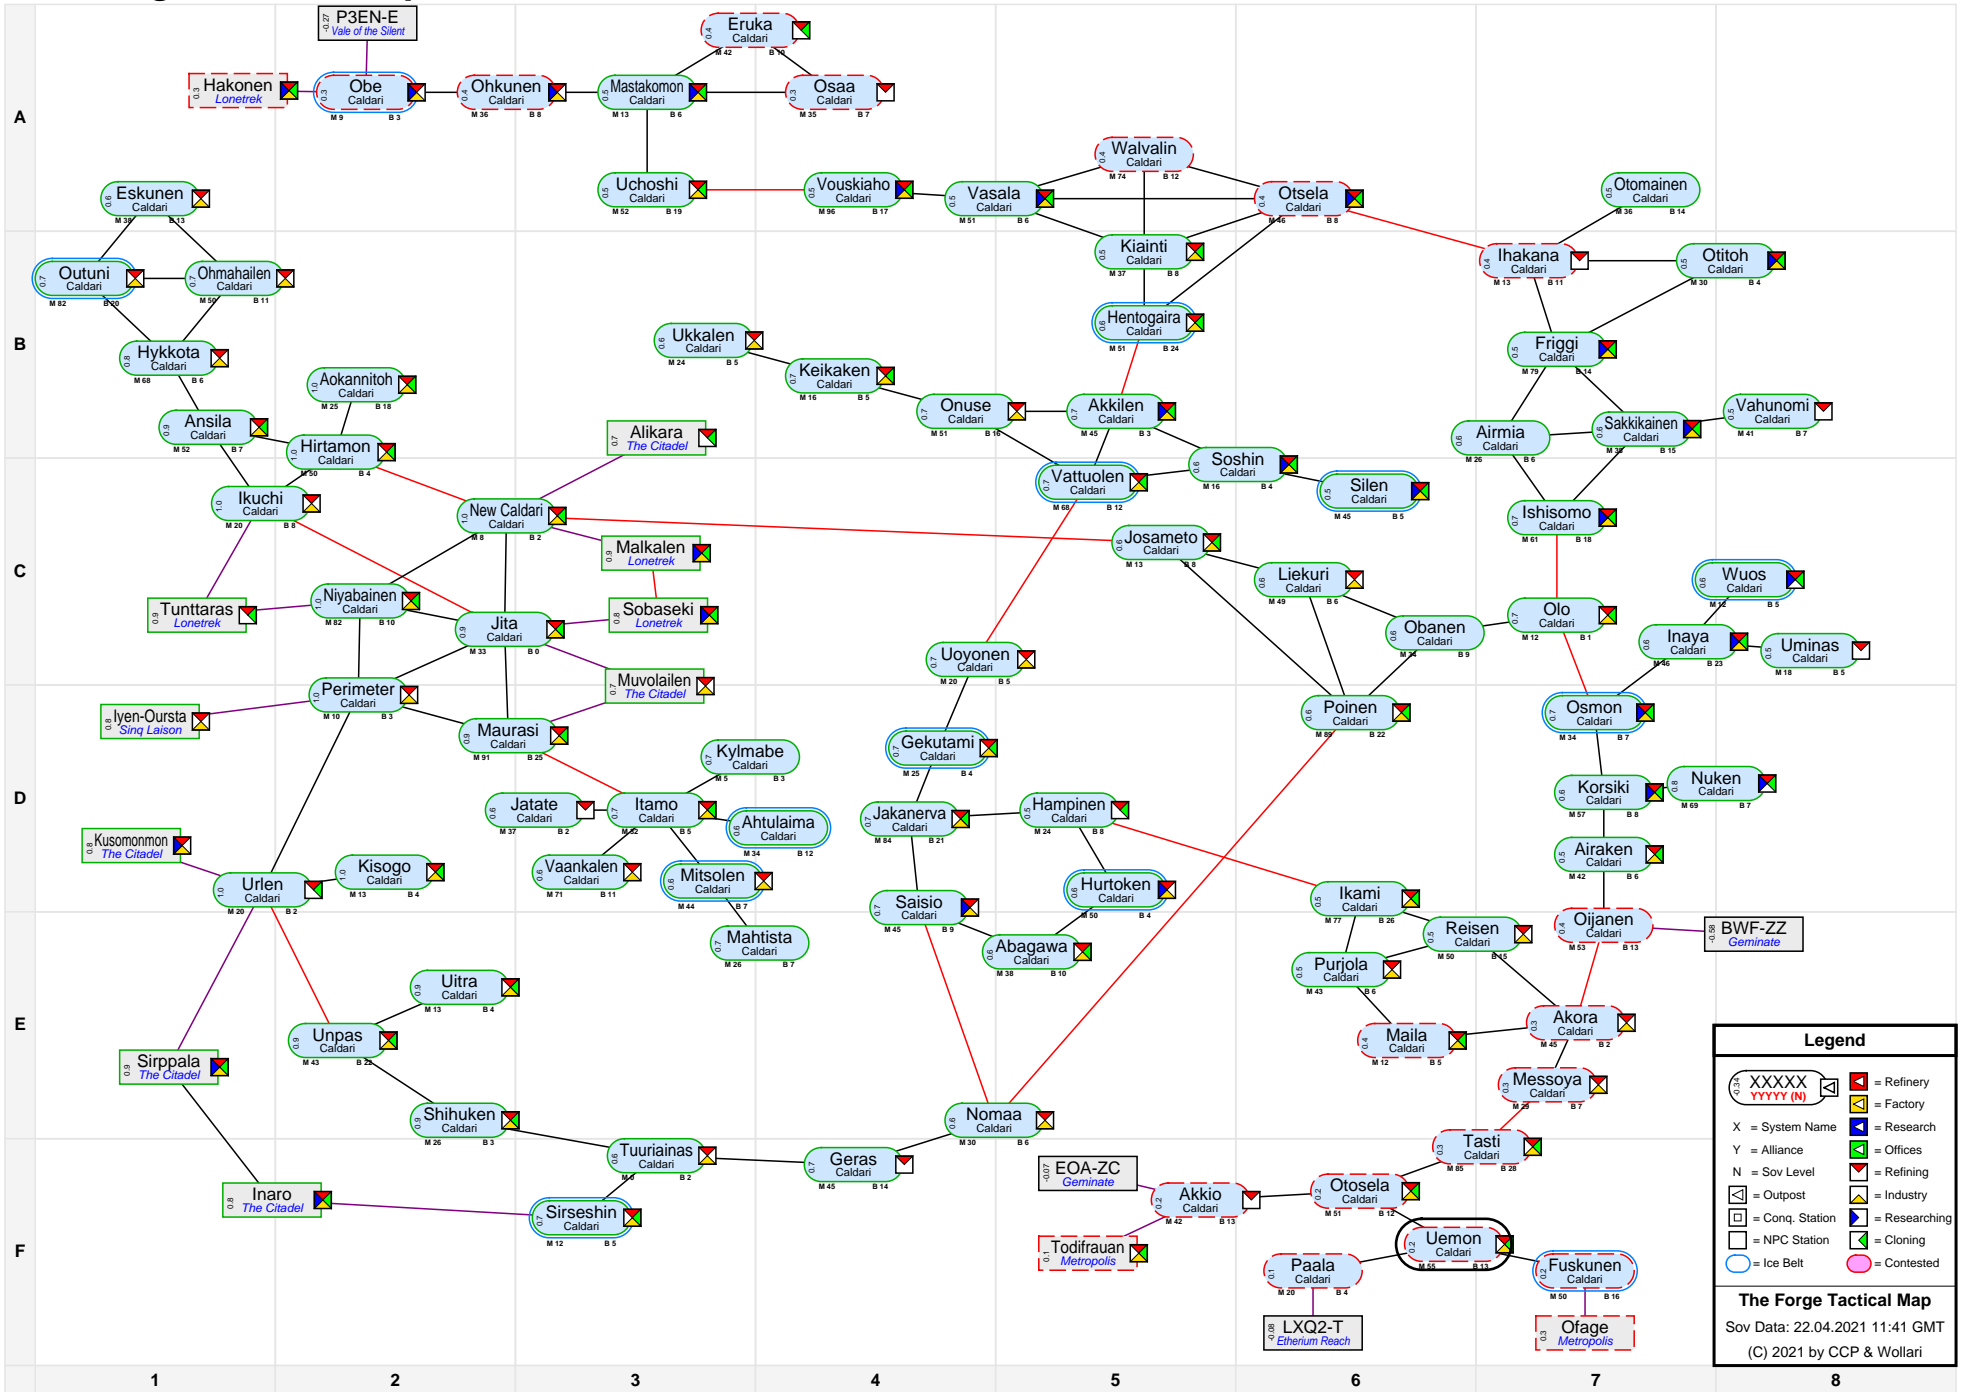

The Forge Tactical Map

Legend	
	XXXXX YYYYY (N)
	= Refinery
	= Factory
	= Research
	= Offices
	= Refining
	= Industry
	= Researching
	= NPC Station
	= Cloning
	= Ice Belt
	= Contested

The Forge Tactical Map
 Sov Data: 22.04.2021 11:41 GMT
 (C) 2021 by CCP & Wollari